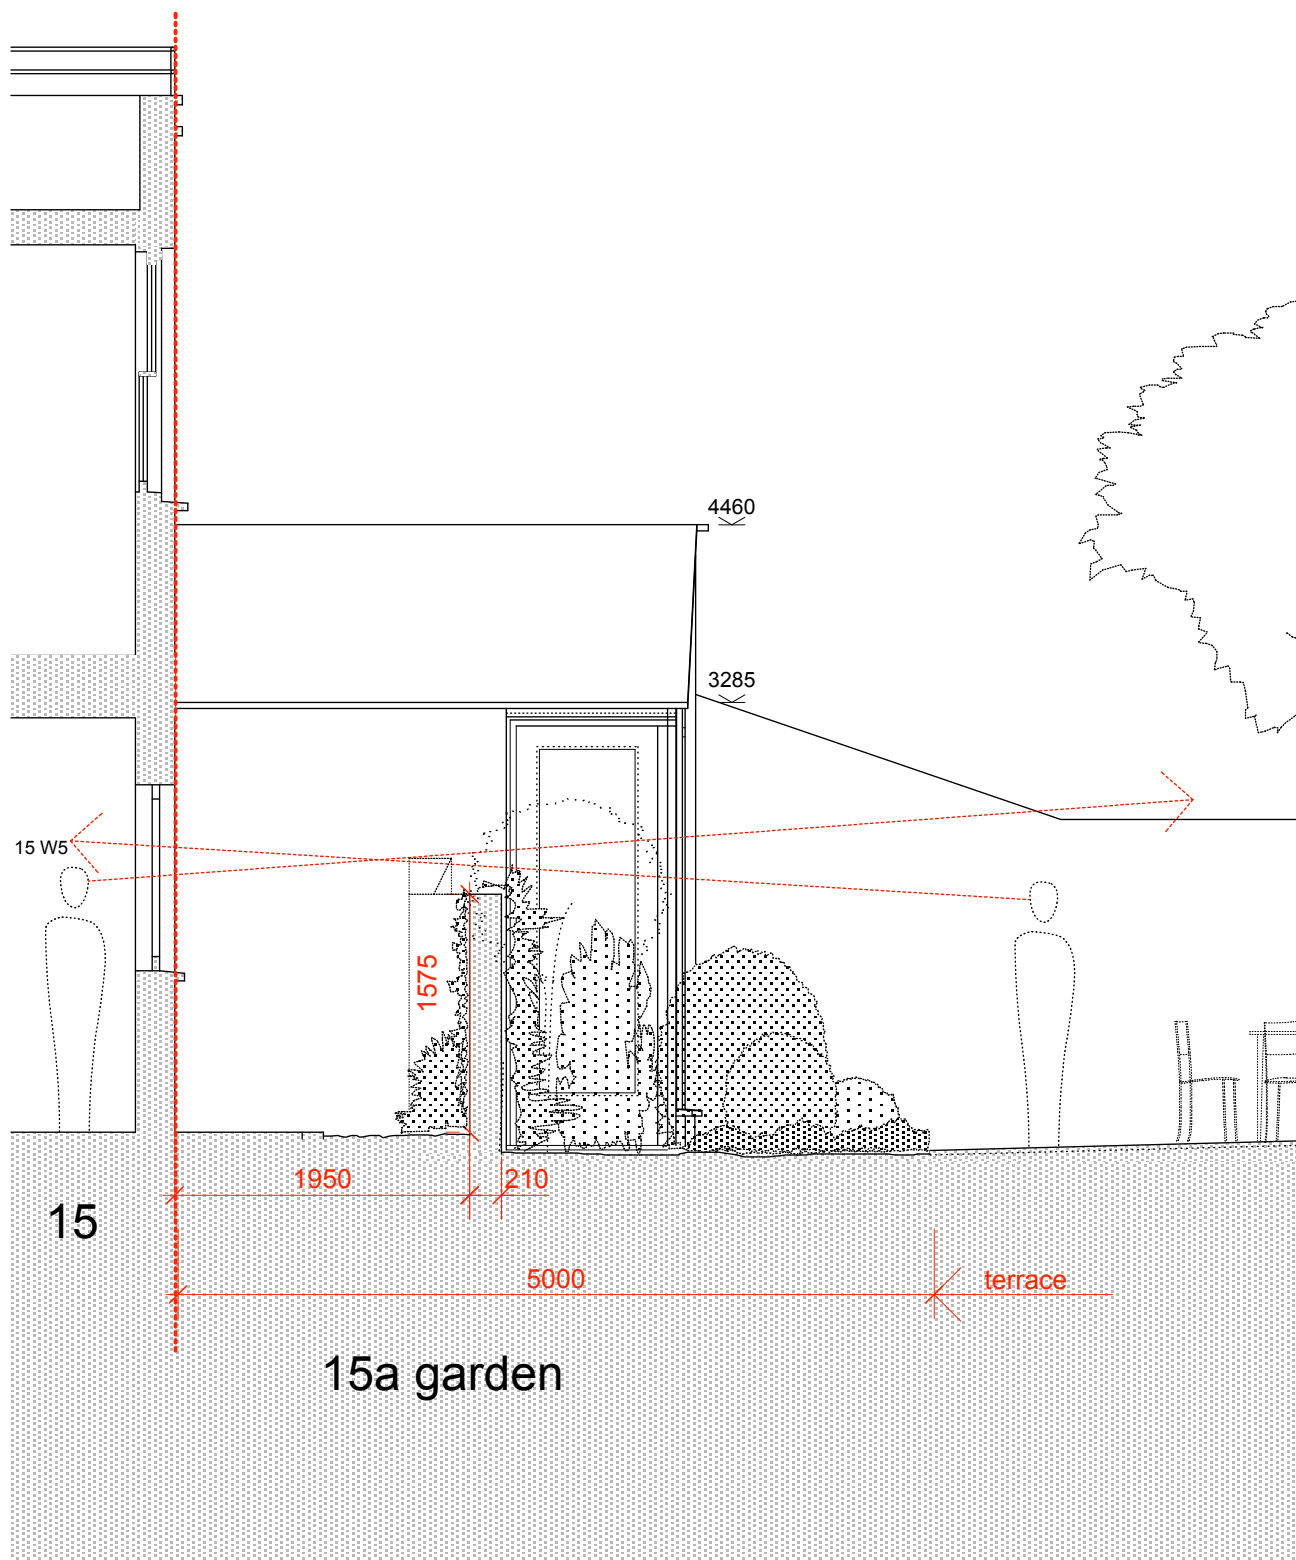

# U

Parliament Hill  
ground ffl 370 —  
0.00 —

Note: The site datum has been re-indexed (0.00 has been lowered by 120 mm).

scale 1:50 /print @ A3

**WOOLLACOTT ARCHITECTS**

15a Parliament Hill  
0207 431 9983  
07933 672 917

**GILMARTIN**

London NW3 2SY  
wgarchitects@mac.com  
woollacottgilmartin.com

15a Parliament Hill  
New House

**27.05.2016**  
**Proposed**  
**Section: U**

# revA P/1:50/205/U