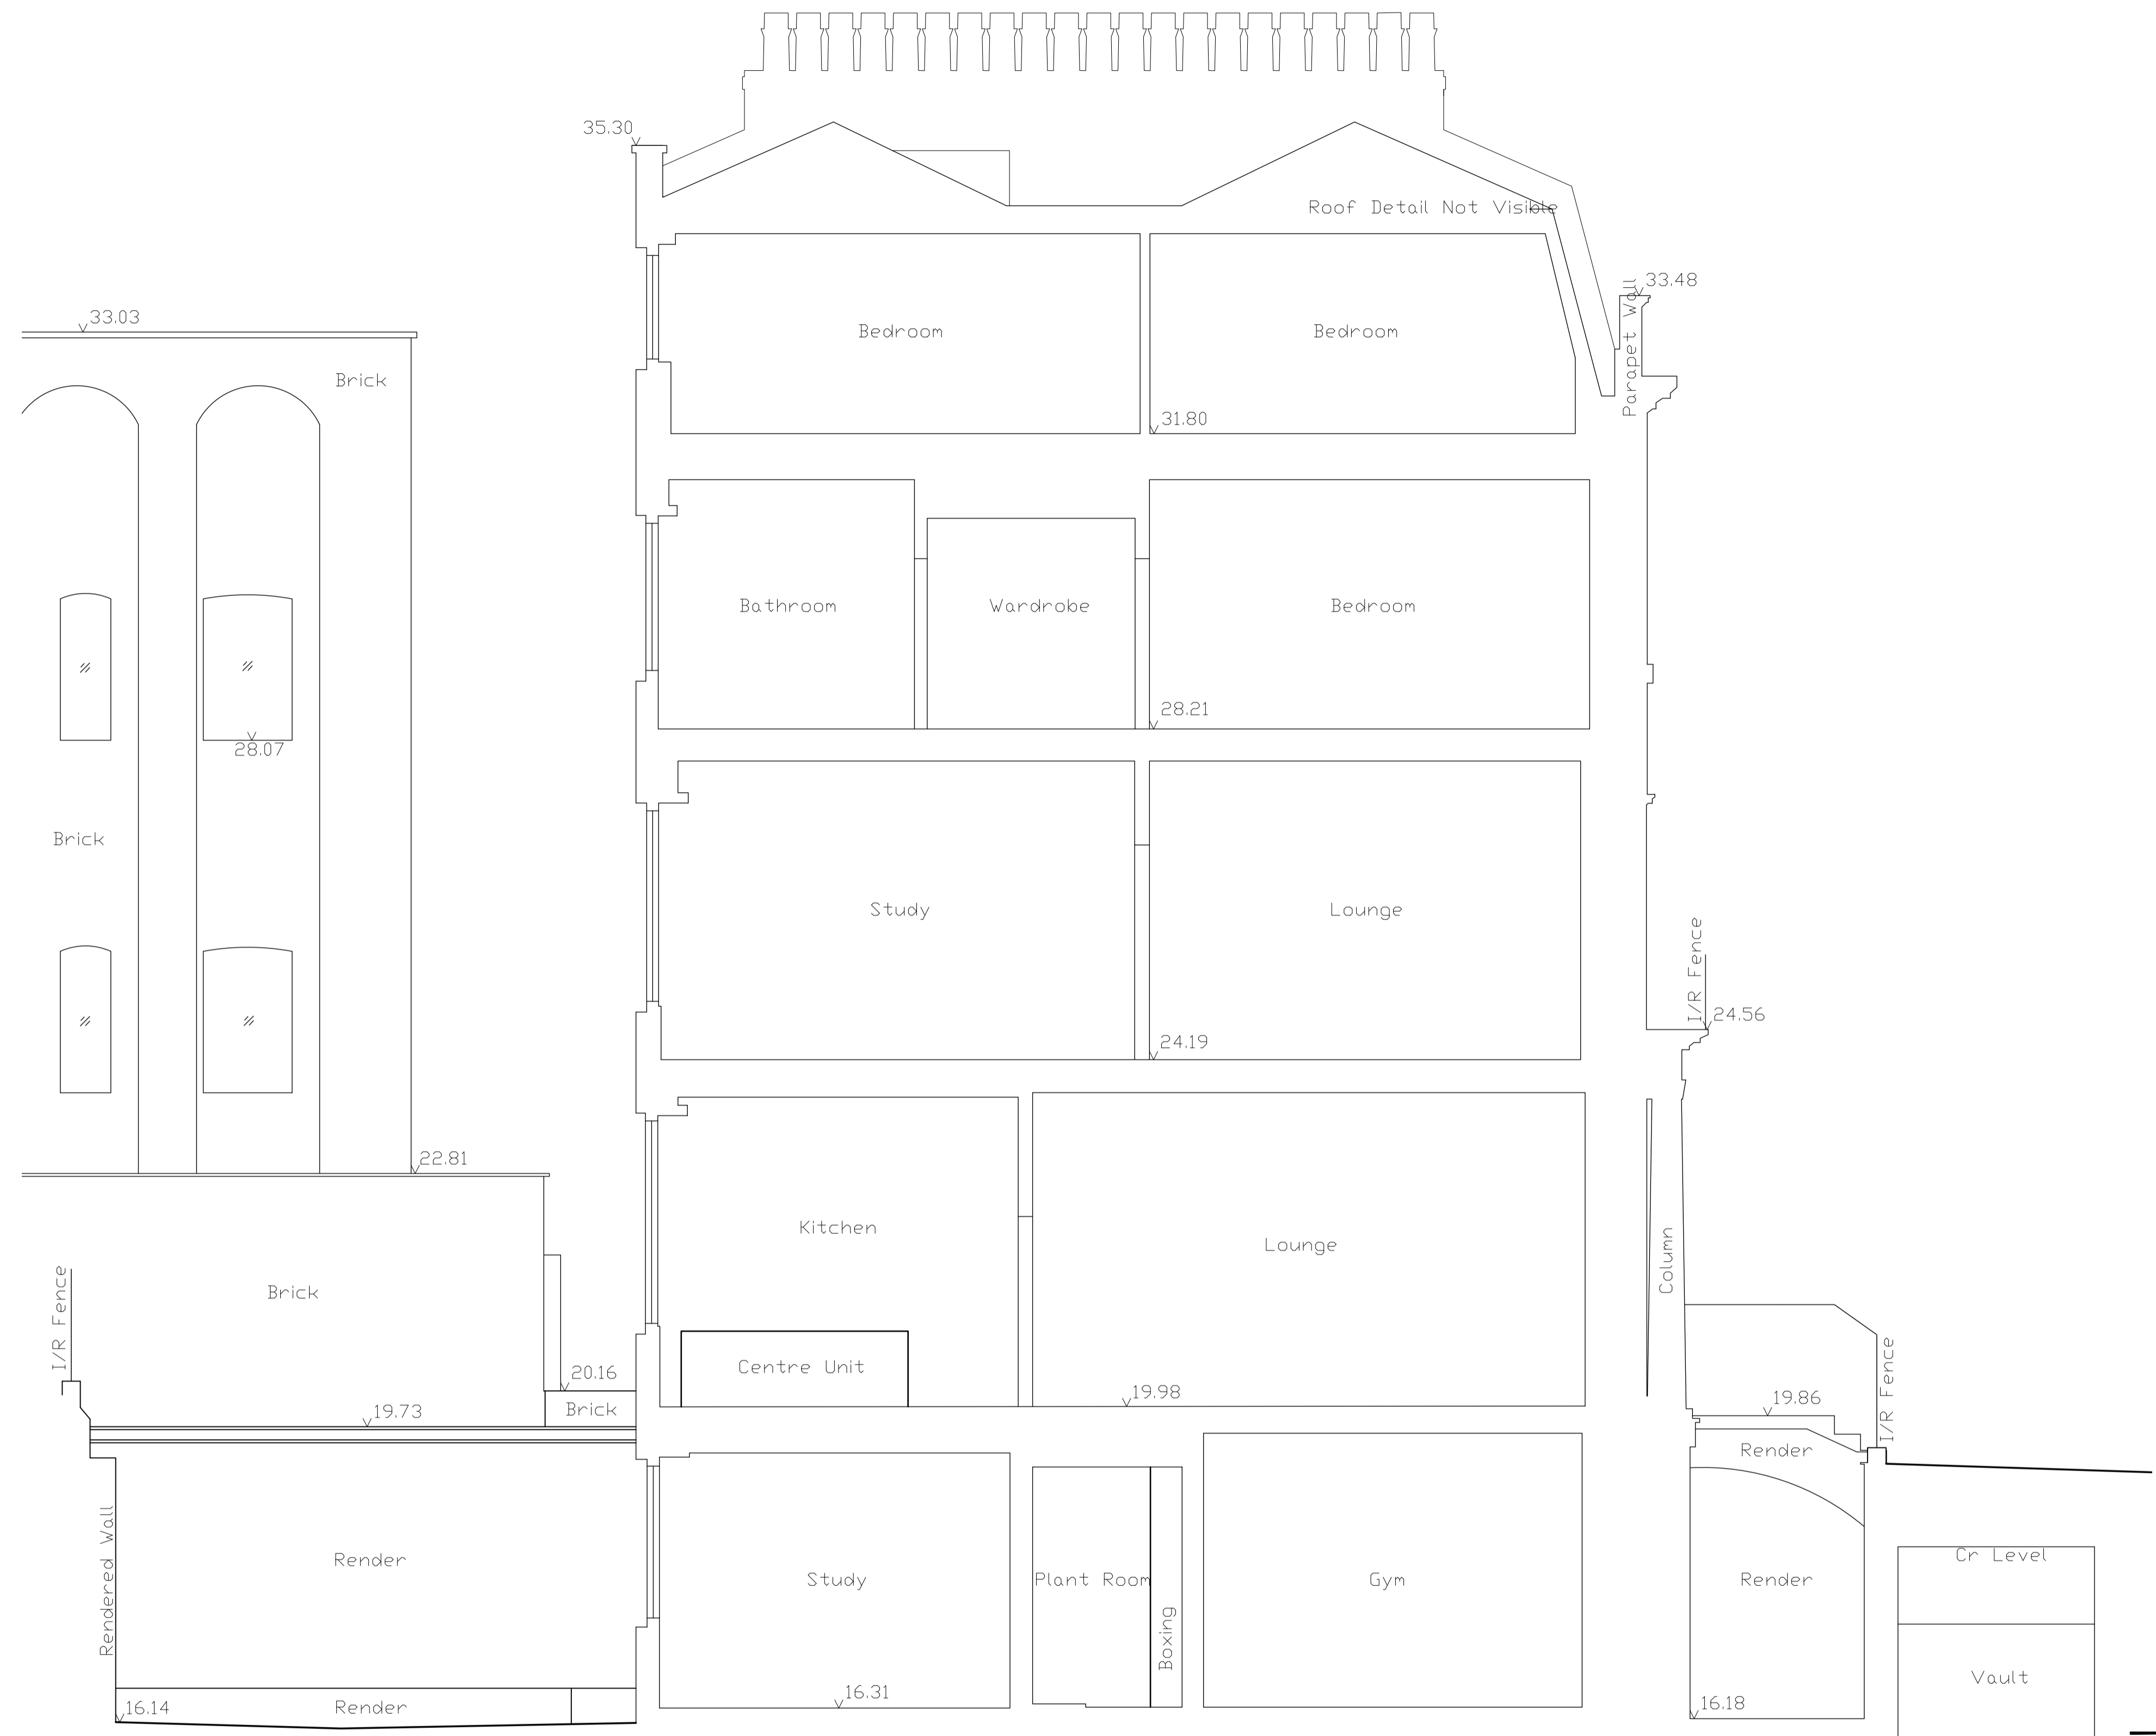

SECTION A-A

BB PARTNERSHIP LTD
CHARTERED ARCHITECTS

Studios 33-34, 10 Hornsey St, London. N7 8EL
Tel 020 7336 8555 - e-mail - architect@bbpartnership.co.uk

client
Amit & Devika Chadha

project
15 Park Square East,
London
NW1 4LH
Project

drawing
Sections
as Existing

date	scale	drawn by
12/04/16	1:50 at A1	JC
drg.no.		revision
FOD_104		-