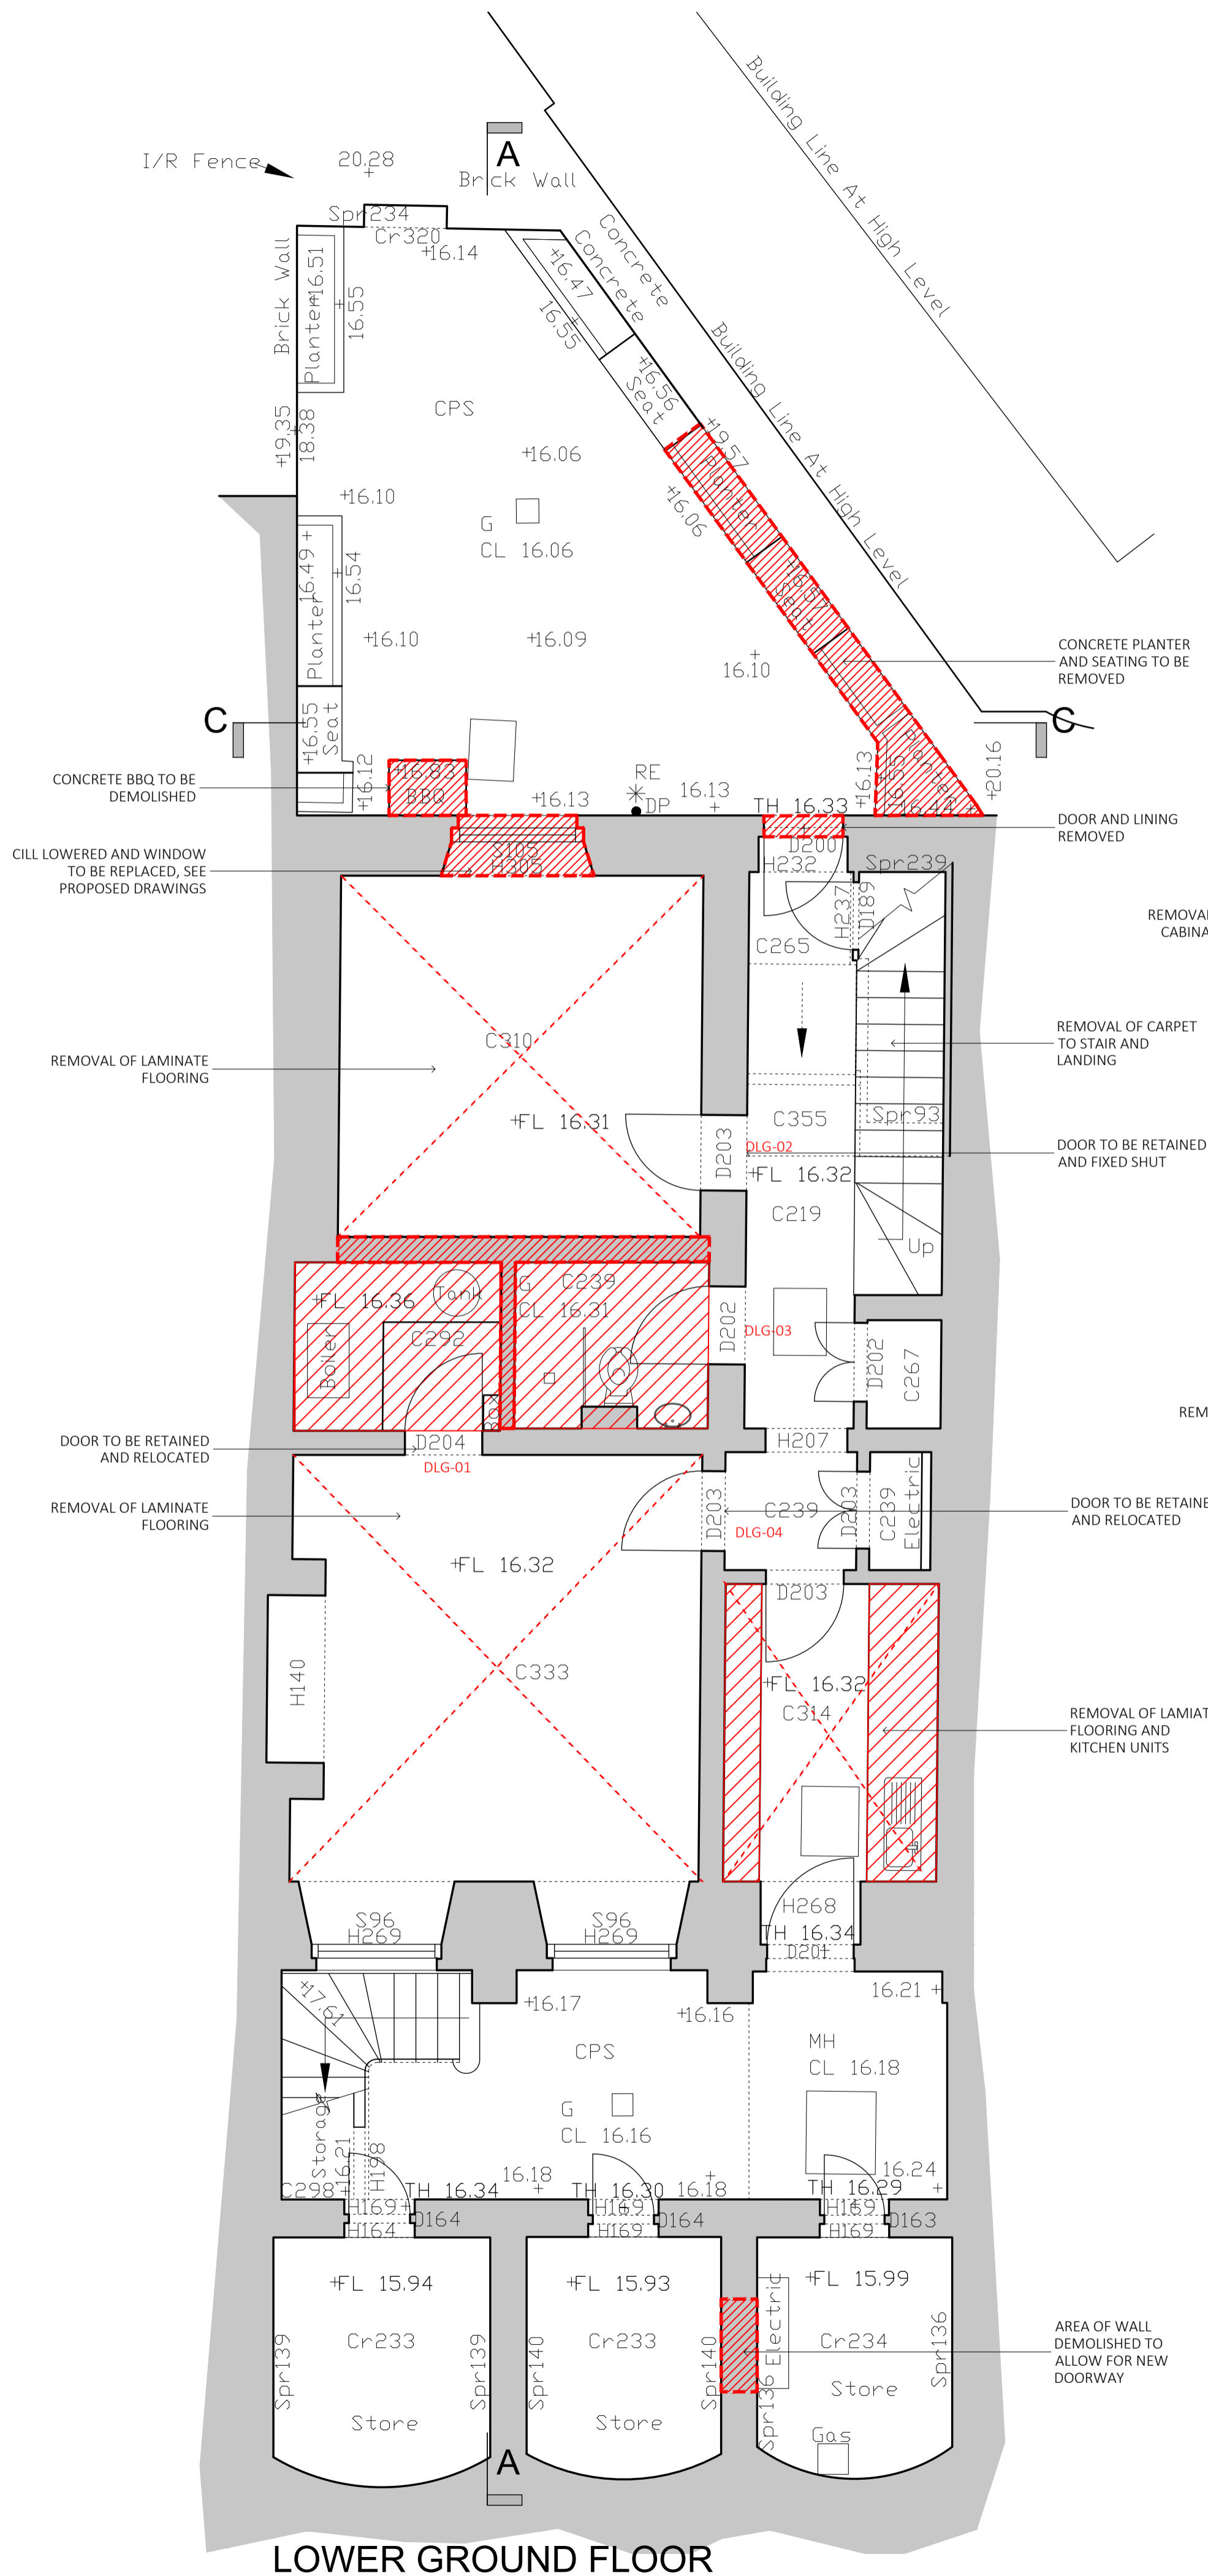

 AREA TO BE DEMOLISHED

BB PARTNERSHIP LTD
 CHARTERED ARCHITECTS
 Studios 33-34, 10 Hornsey St, London, N7 8EL
 Tel 020 7336 8555 - e-mail - architect@bbpartnership.co.uk

client
 Amit & Devika Chadha

project
 15 Park Square East,
 London
 NW1 4LH
 Project

drawing
 Lower ground, Ground and First floors
 as Existing

date 12/04/16	scale 1:50 at A1	drawn by JC
drg.no. FOD_102		revision -

© 2016 BB PARTNERSHIP LIMITED - ALL RIGHTS RESERVED
 CHECK ALL DIMENSIONS ON SITE