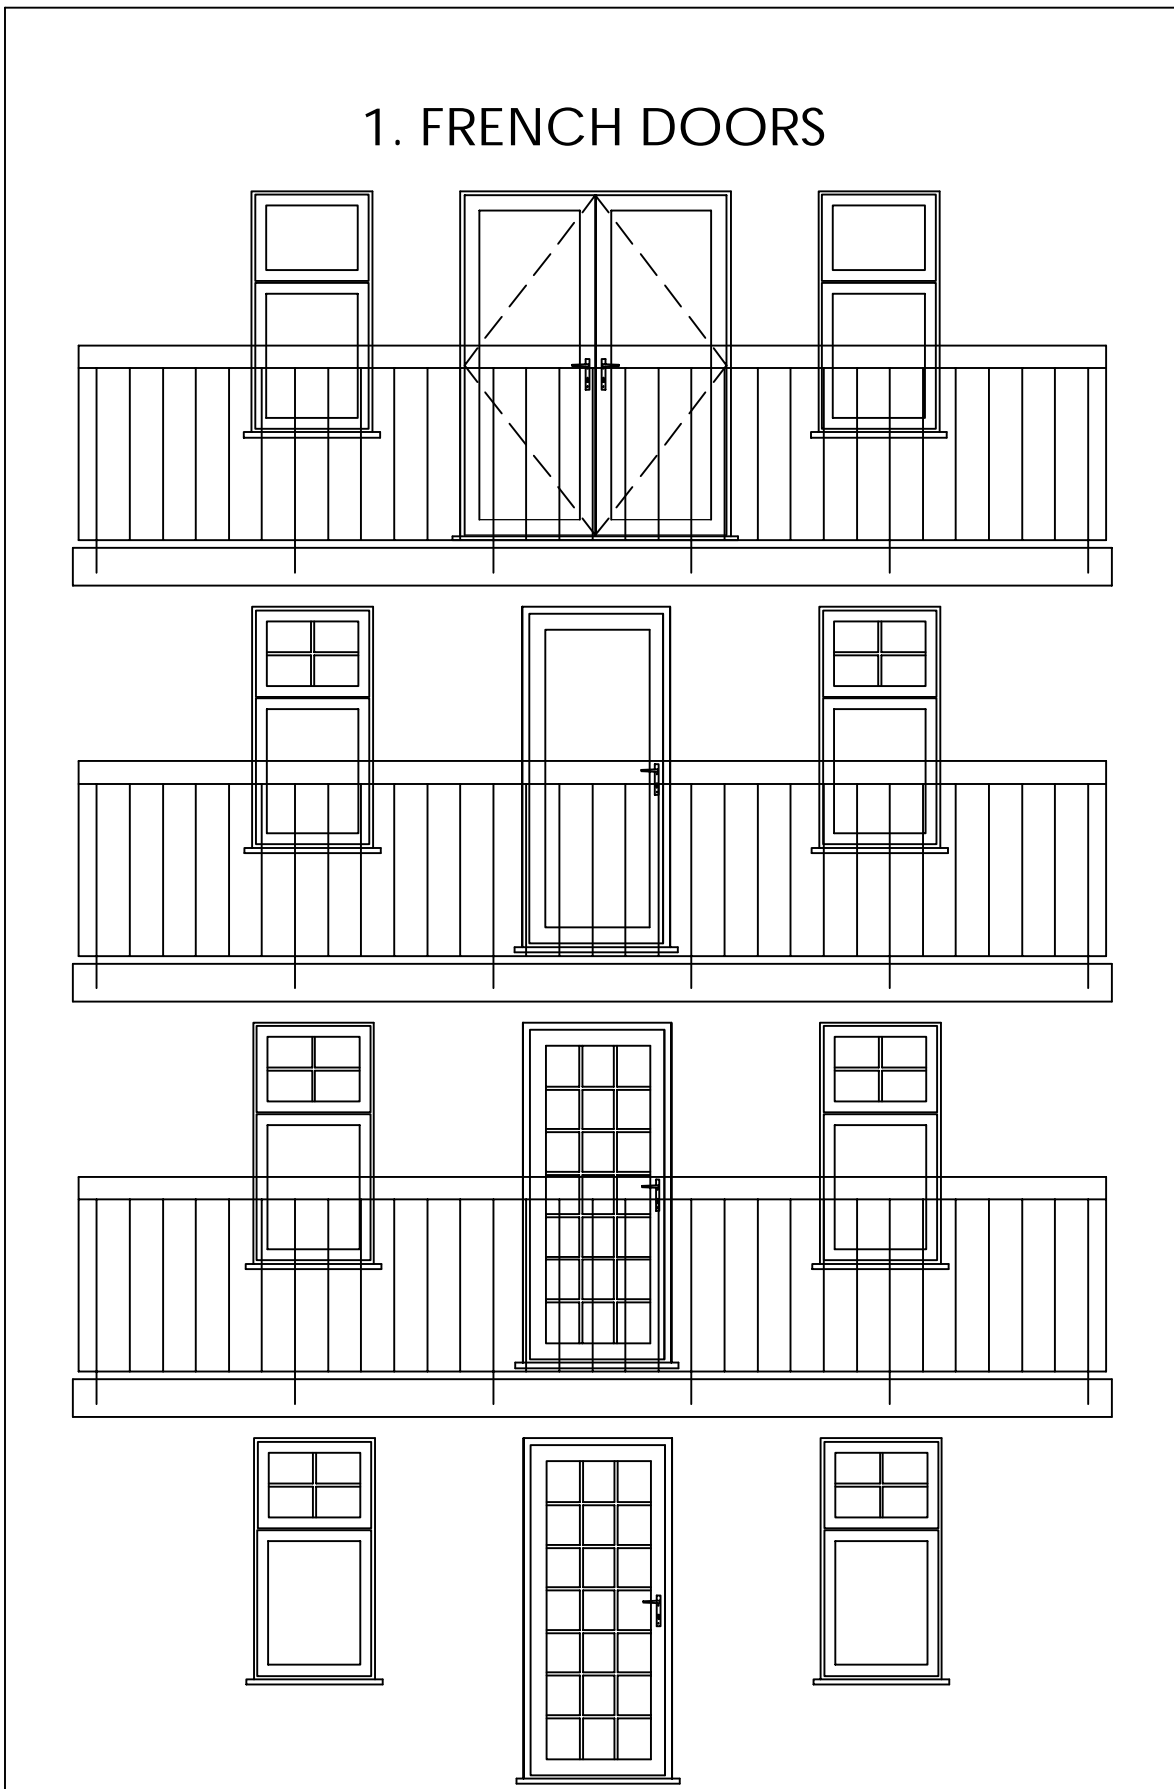

1. FRENCH DOORS

15
14
13
12
11
10
9
8
7
6
5
4
3
2
1

Scale Bar 1:100 (metres)

Scale - 1:50
(Produced on A3 Paper)

Drawers Initials:
SF

PROPOSED REAR ELEVATION

CONTRACT No.: 30141563

date: 12/05/2016