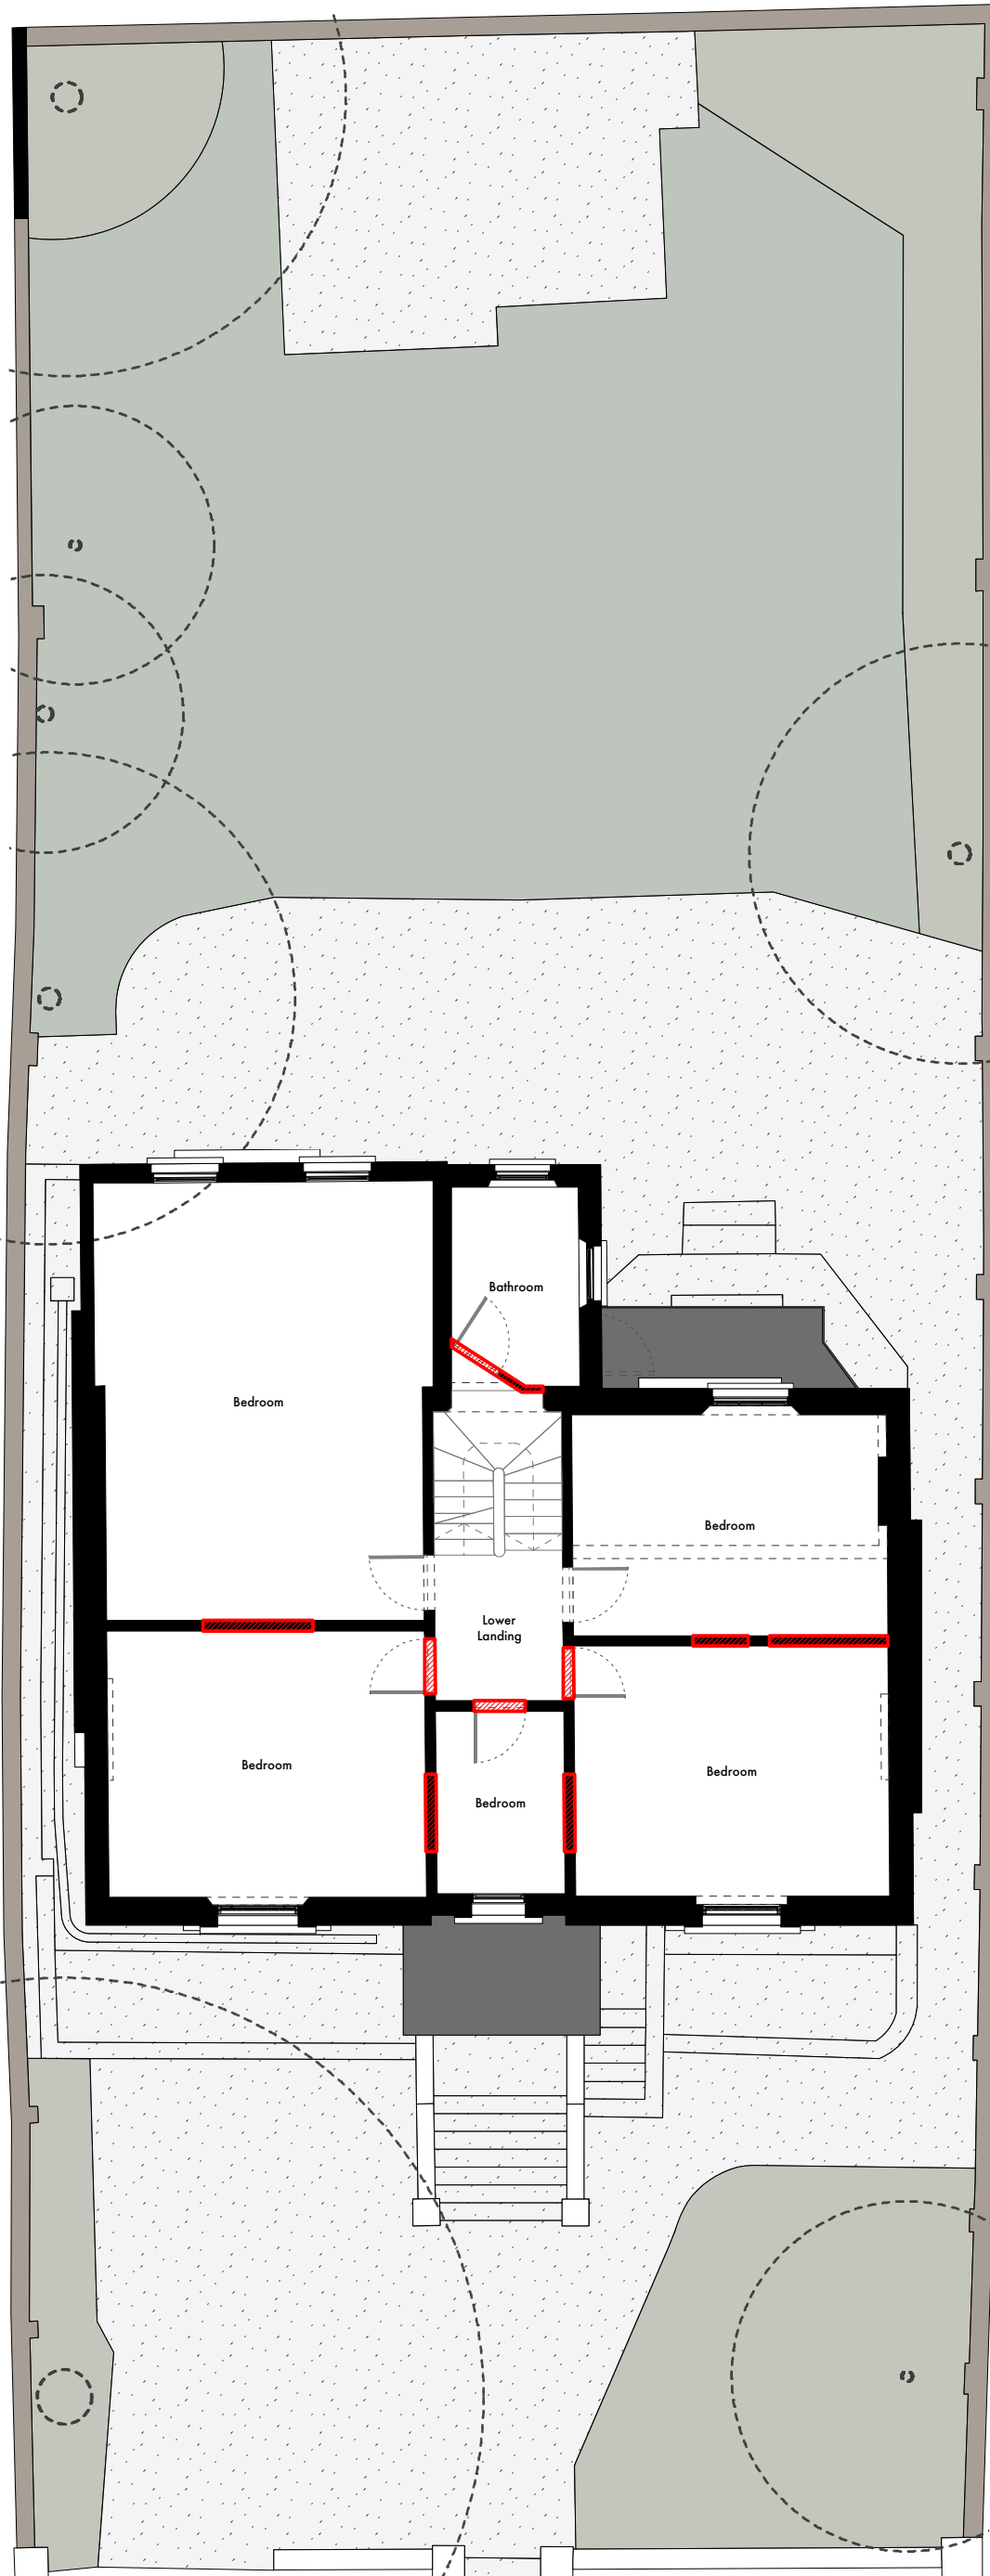

Demolition/Plans

First Floor

Demolition

Undercover

Undercover Architecture
The Studio, 46 Mornington Terrace
Regents Park
London NW1 7ET
020 7388 7698
info@undercoverarchitecture.com

Project Title

40 Camden Square

Date

24th of May 2016

Drawing Title

Demolition / First Floor Plan

Client

Afsaneh Knight & Rupert Cox

Scale

1:100 @ A3

Sheet / Revision

20