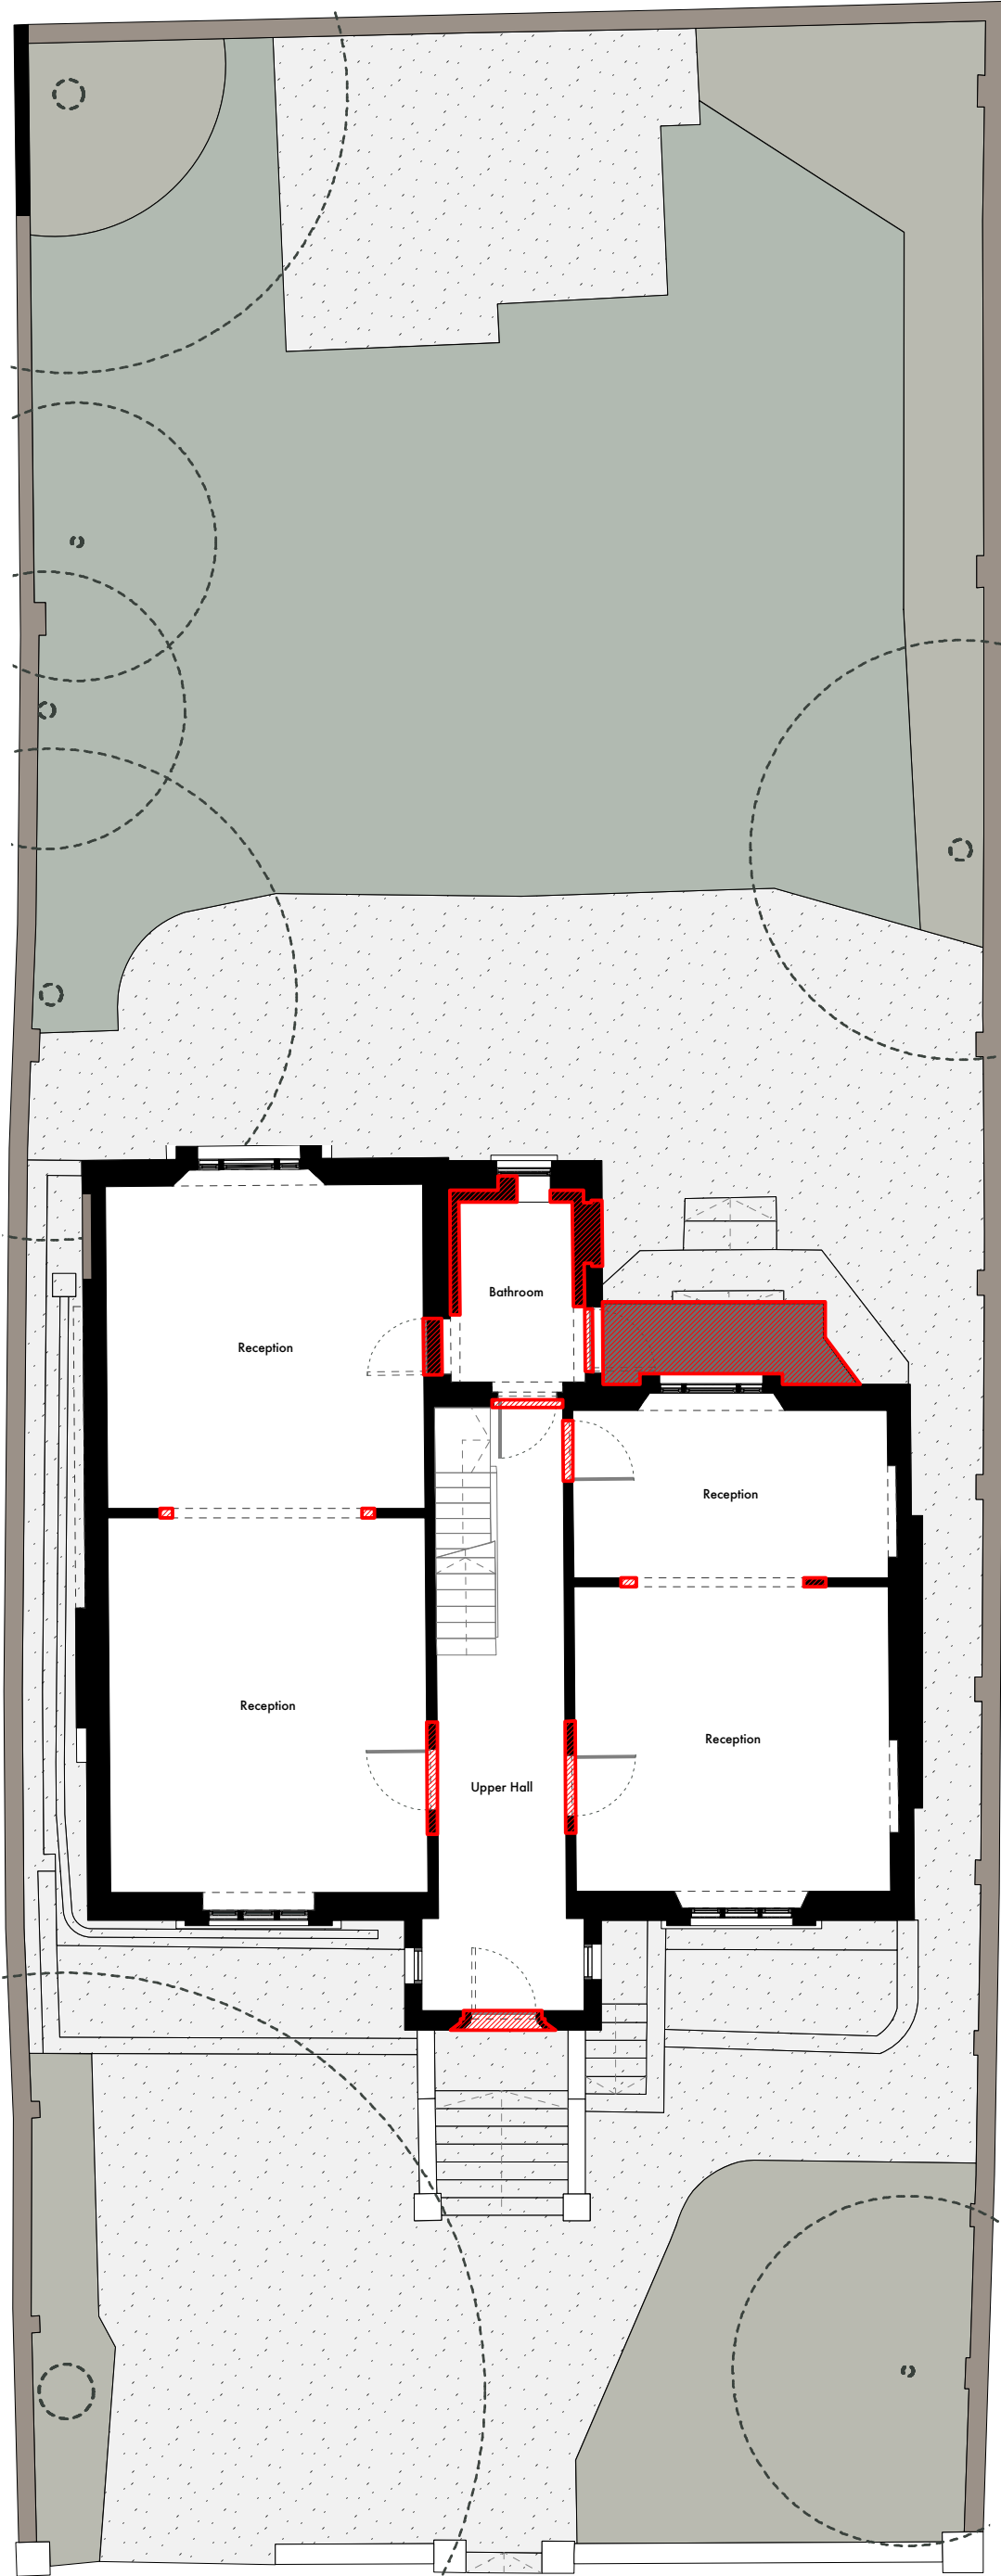

Demolition/Plans

Lower Ground Floor

Demolition/Plans

Upper Ground Floor

Undercover

Undercover Architecture
The Studio, 46 Mornington Terrace
Regents Park
London NW1 7ET
020 7388 7698
info@undercoverarchitecture.com

Project Title	40 Camden Square	Date	24th of May 2016	Drawing Title	Demolition / Upper Ground Floor Plan
Client	Afsaneh Knight & Rupert Cox	Scale	1:100 @ A3	Sheet / Revision	19

This drawing is the copyright of Undercover Architecture Ltd and may not be copied, altered or reproduced in anyway or passed to a third party without written authority. All dimensions are subject to site survey and site verification. Do not scale.

Demolition/Plans

First Floor

Demolition

Undercover

Undercover Architecture
The Studio, 46 Mornington Terrace
Regents Park
London NW1 7ET
020 7388 7698
info@undercoverarchitecture.com

Project Title

40 Camden Square

Date

24th of May 2016

Drawing Title

Demolition / First Floor Plan

Client

Afsaneh Knight & Rupert Cox

Scale

1:100 @ A3