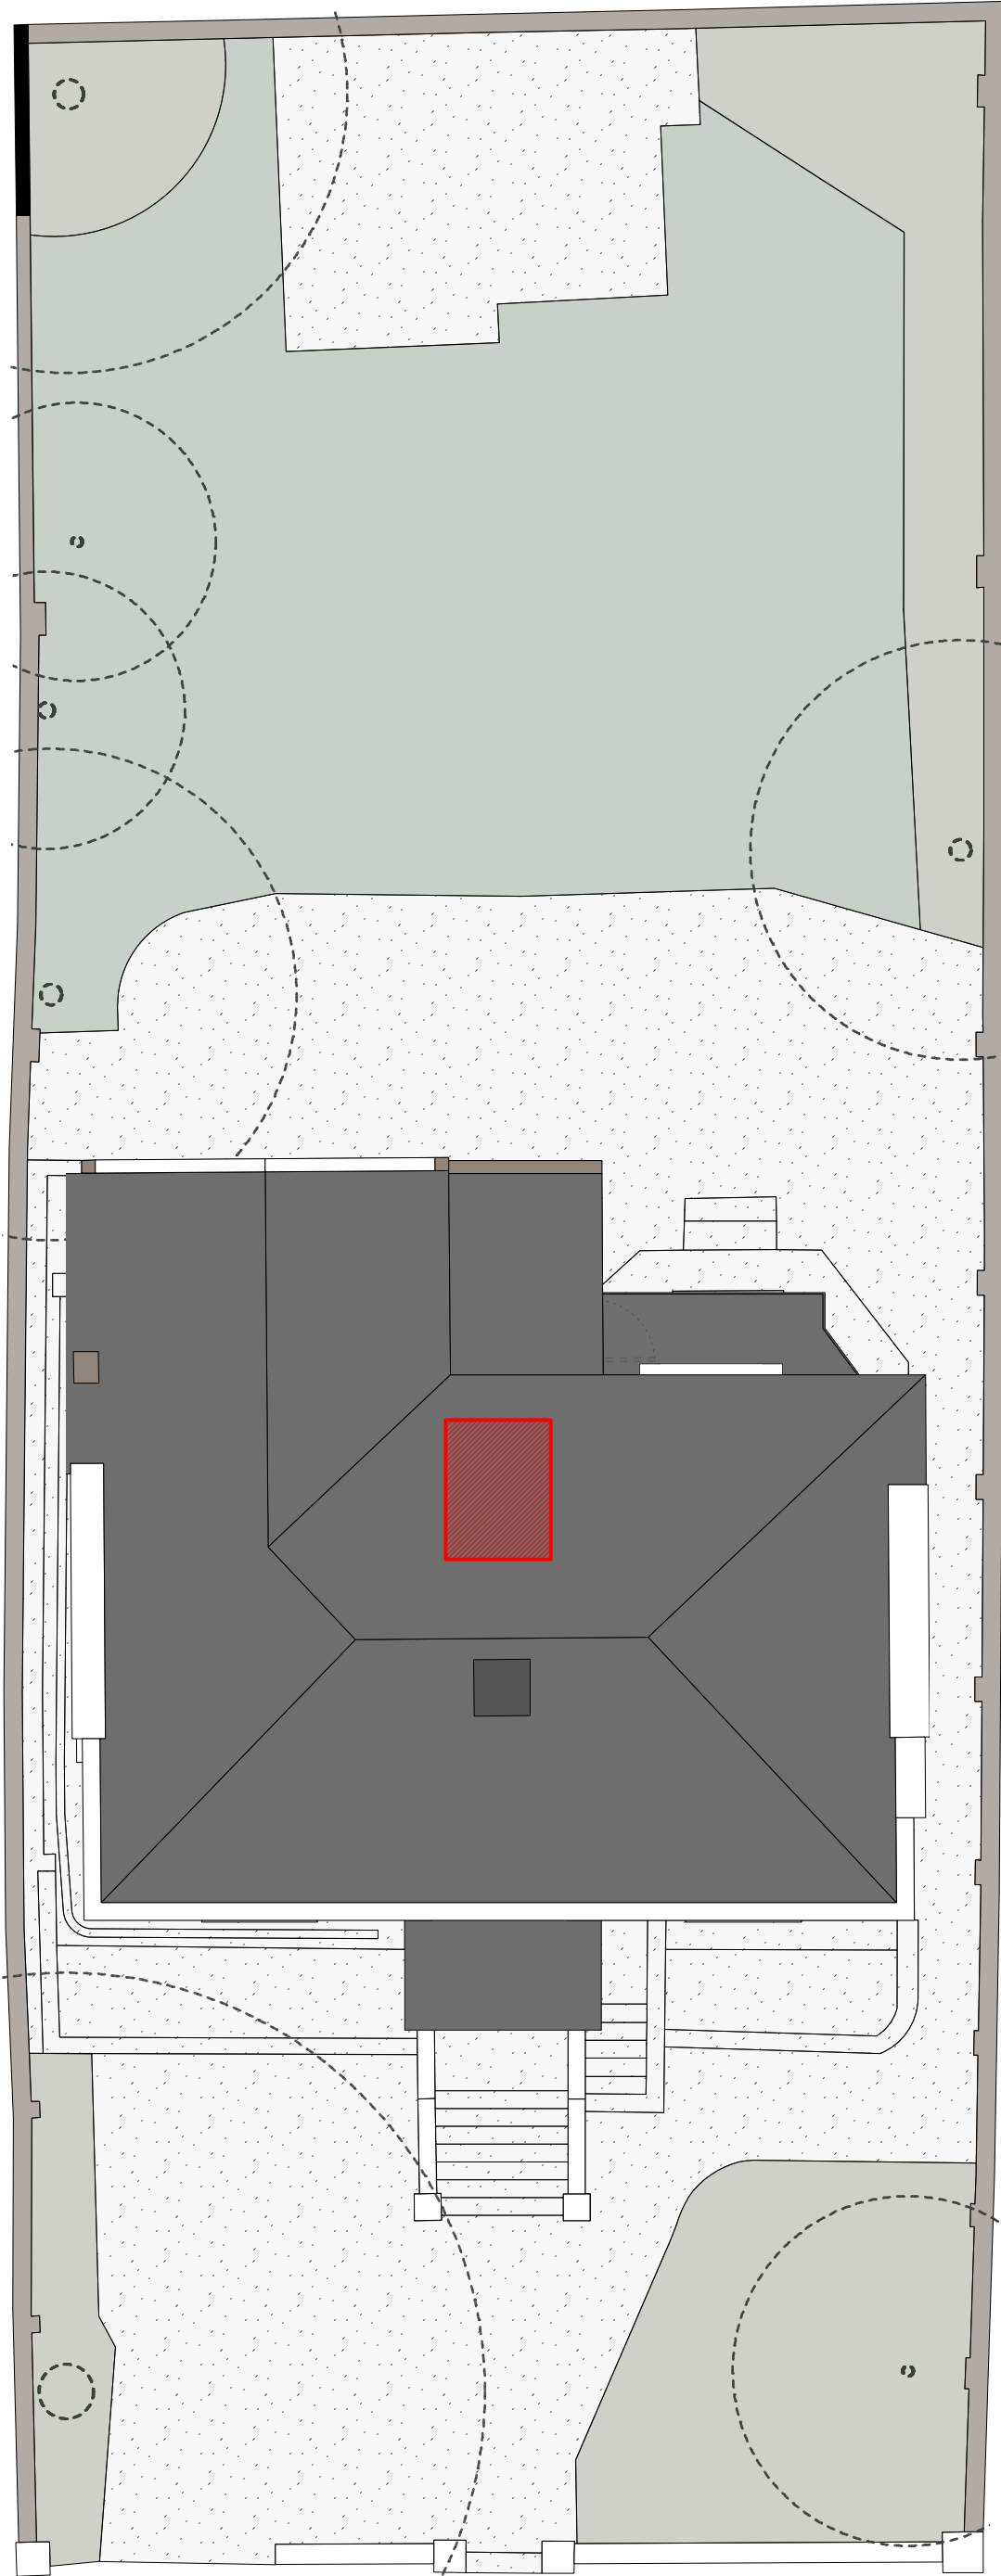

Demolition/Plans

Roof

Demolition

Undercover

Undercover Architecture
The Studio, 46 Morningside Terrace
Regents Park
London NW1 7ET
020 7388 7698
info@undercoverarchitecture.com

Project Title

40 Camden Square

Date

24th of May 2016

Drawing Title

Demolition / Roof Plan

Client

Afsaneh Knight & Rupert Cox

Scale

1:100 @ A3

Sheet / Revision

2/2