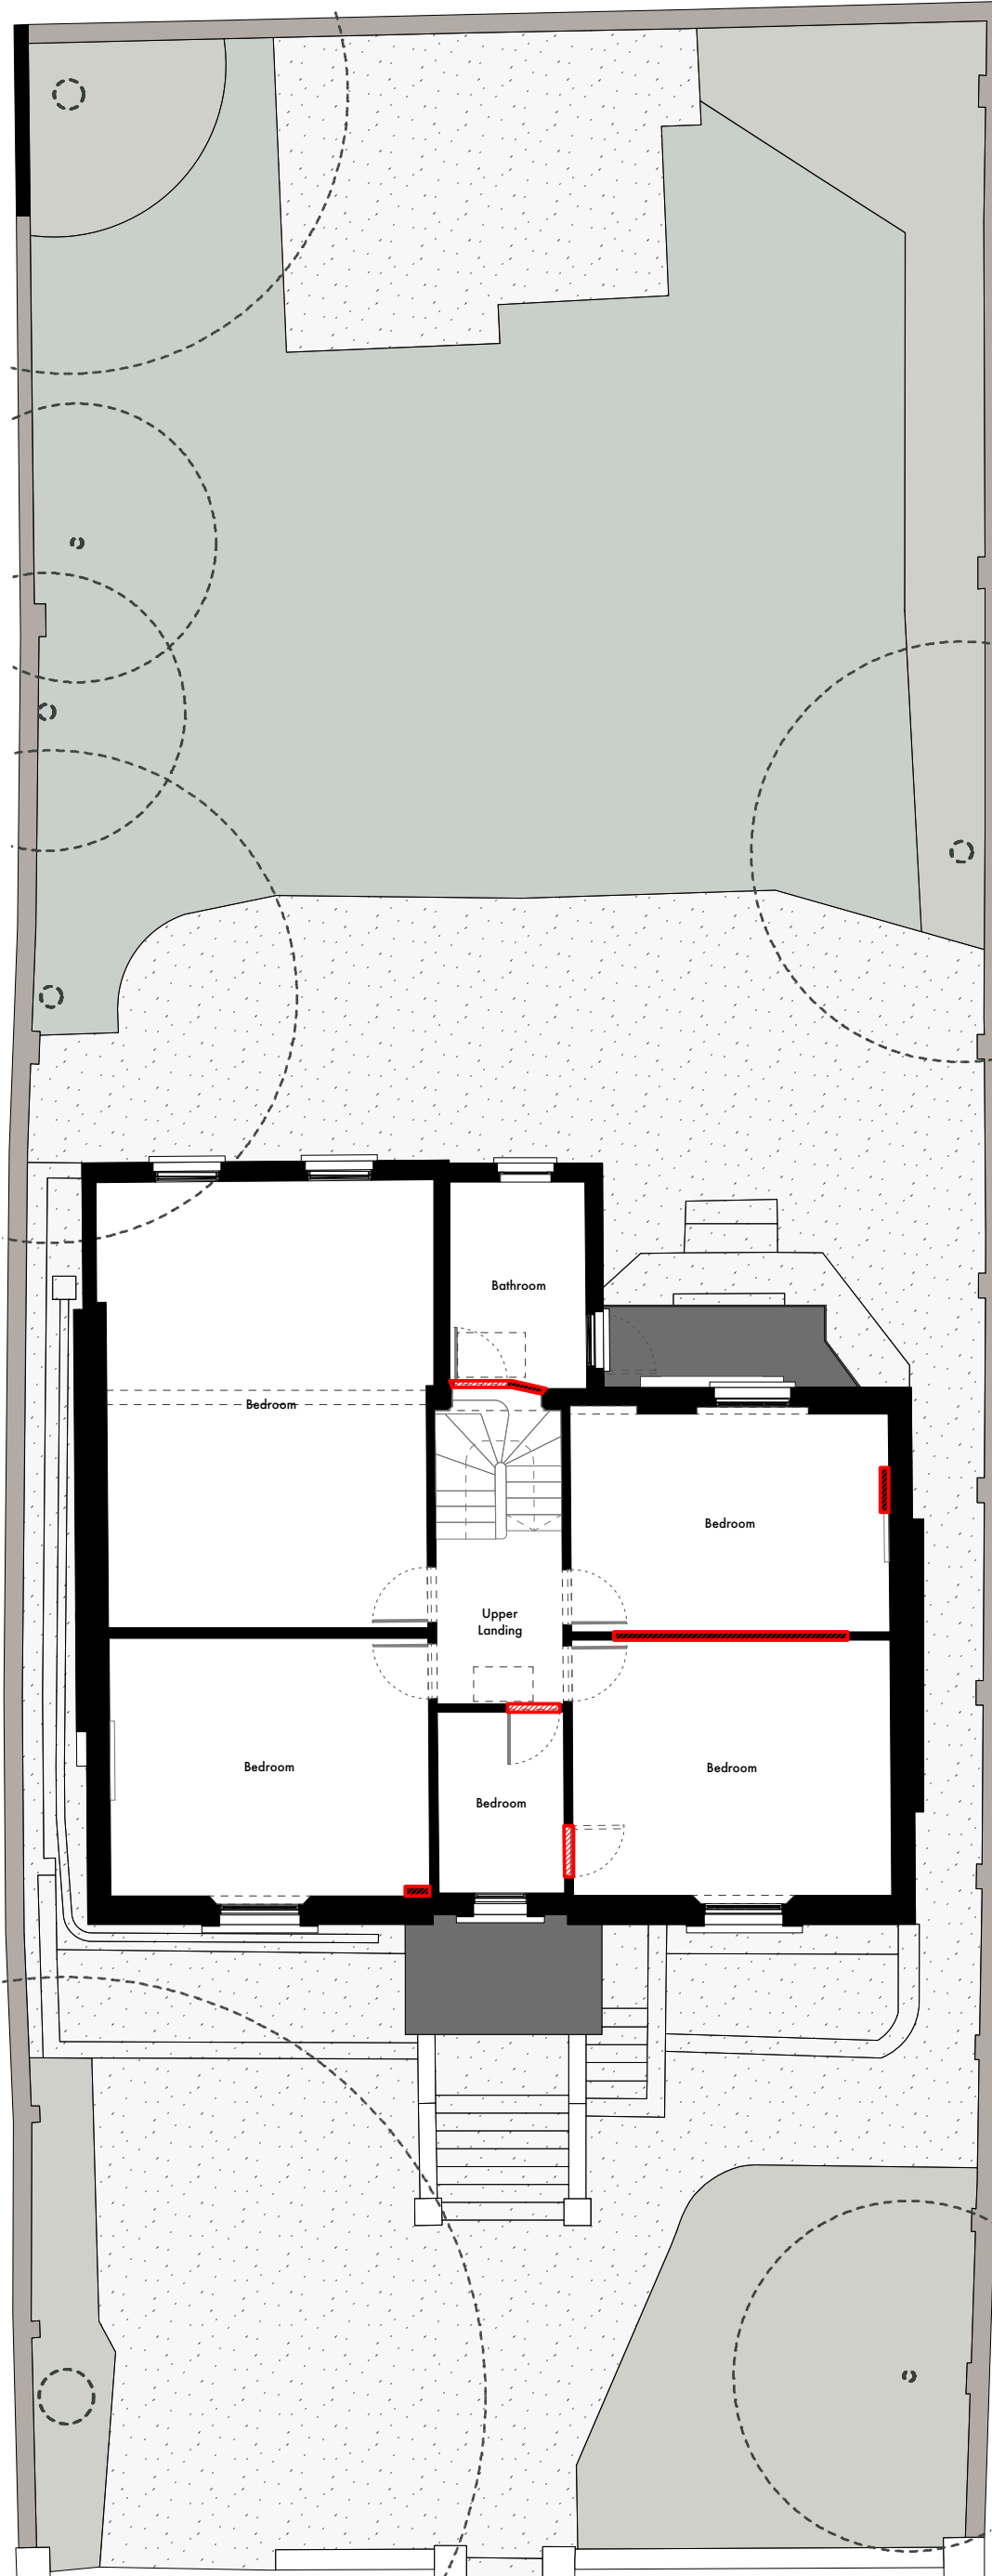

Demolition/Plans

Second Floor

Undercover

Undercover Architecture
The Studio, 46 Mornington Terrace
Regents Park
London NW1 7ET
020 7388 7698
info@undercoverarchitecture.com

Project Title

40 Camden Square

Date

24th of May 2016

Drawing Title

Demolition / Second Floor Plan

Client

Afsaneh Knight & Rupert Cox

Scale

1:100 @ A3

Sheet / Revision

21