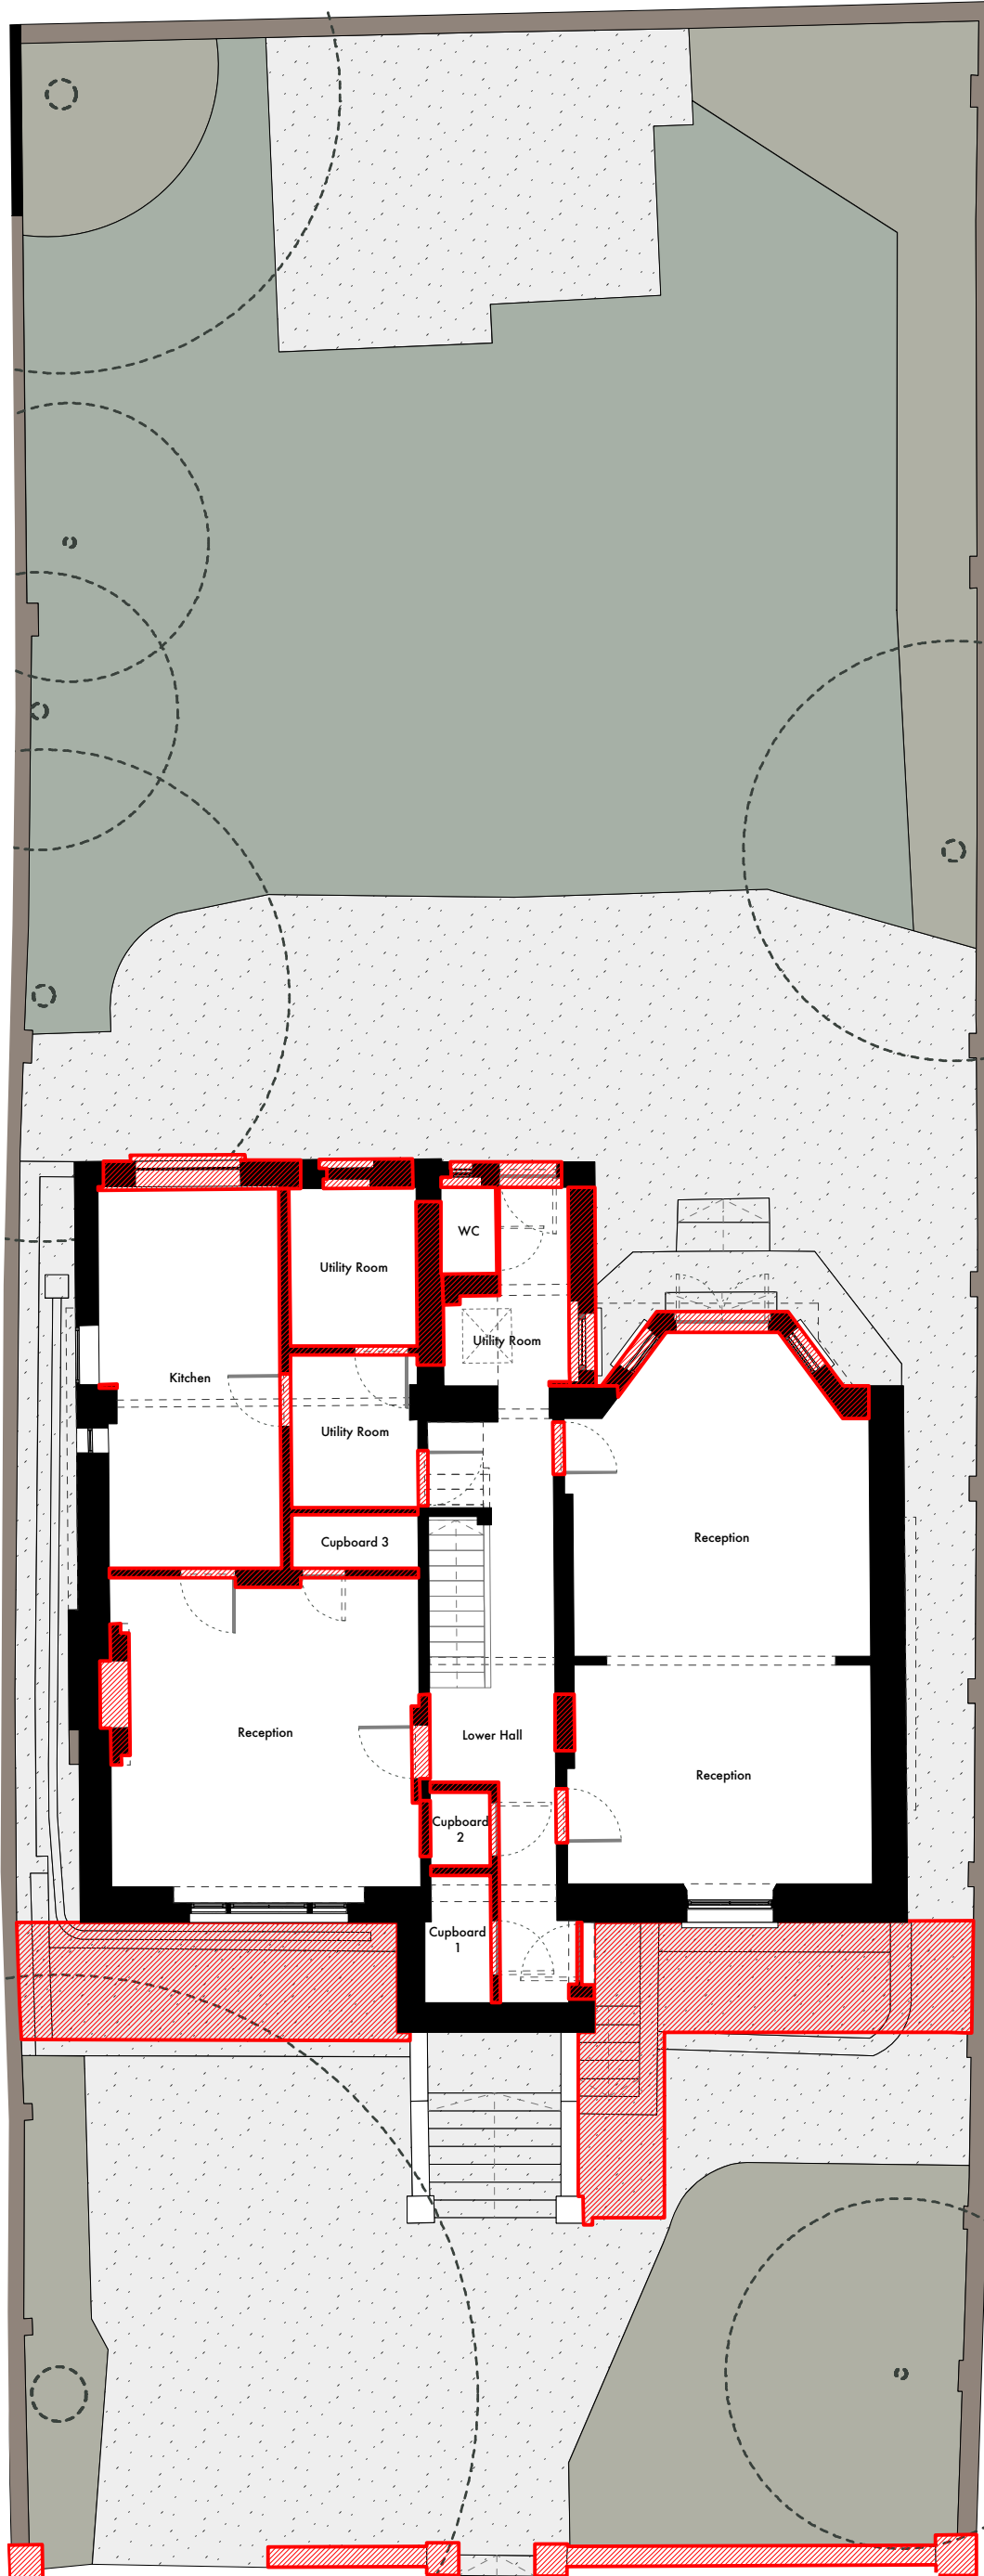

Demolition/Plans

Lower Ground Floor

Demolition/Plans

Upper Ground Floor

Undercover

Undercover Architecture
The Studio, 46 Mornington Terrace
Regents Park
London NW1 7ET
020 7388 7698
info@undercoverarchitecture.com

Project Title	40 Camden Square	Date	24th of May 2016	Drawing Title	Demolition / Upper Ground Floor Plan
Client	Afsaneh Knight & Rupert Cox	Scale	1:100 @ A3	Sheet / Revision	19

This drawing is the copyright of Undercover Architecture Ltd and may not be copied, altered or reproduced in anyway or passed to a third party without written authority. All dimensions are subject to site survey and site verification. Do not scale.

Demolition/Plans

First Floor

Demolition

Undercover

Undercover Architecture
The Studio, 46 Mornington Terrace
Regents Park
London NW1 7ET
020 7388 7698
info@undercoverarchitecture.com

Project Title

40 Camden Square

Date

24th of May 2016

Drawing Title

Demolition / First Floor Plan

Client

Afsaneh Knight & Rupert Cox

Scale

1:100 @ A3