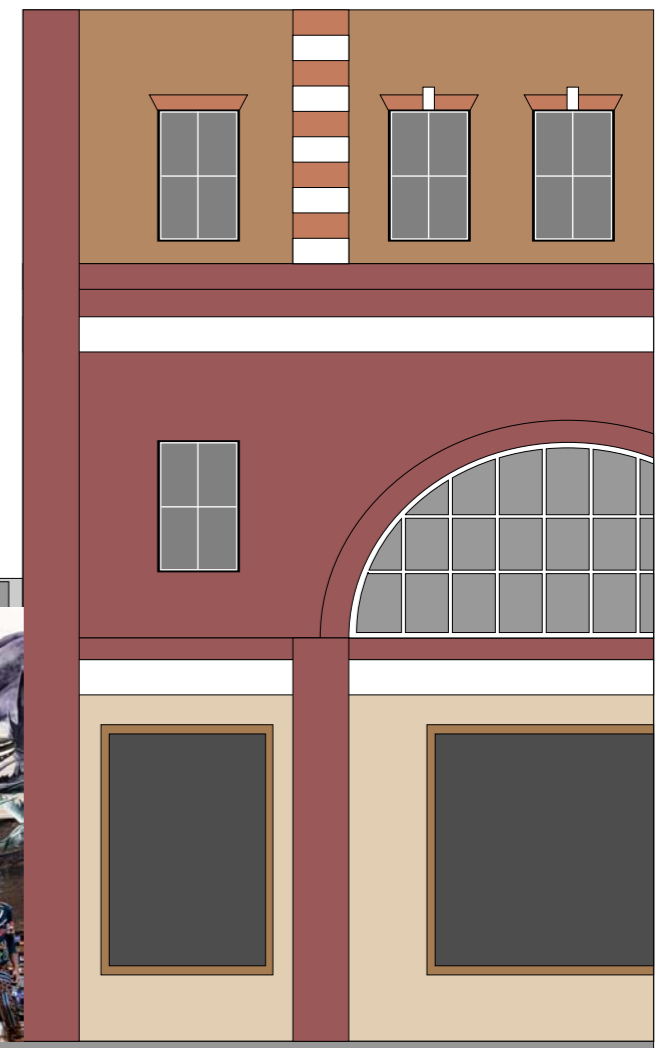

Indicative Mural Image

Proposed Digital LED Display Screen

Camden Town Station

CAMDEN HIGH STREET

0m 2m 4m 6m 8m

Scale 1:100@A3

Description:	Art Mural and Integrated Digital Advertising Display	Date:	05 April 2016	Dwg. No:	PY2365 - 004 rev A
Site:	Adjacent to Camden Town Underground Station, Camden High Street, London, NW1 8QL	Scale:	1:100@A3		