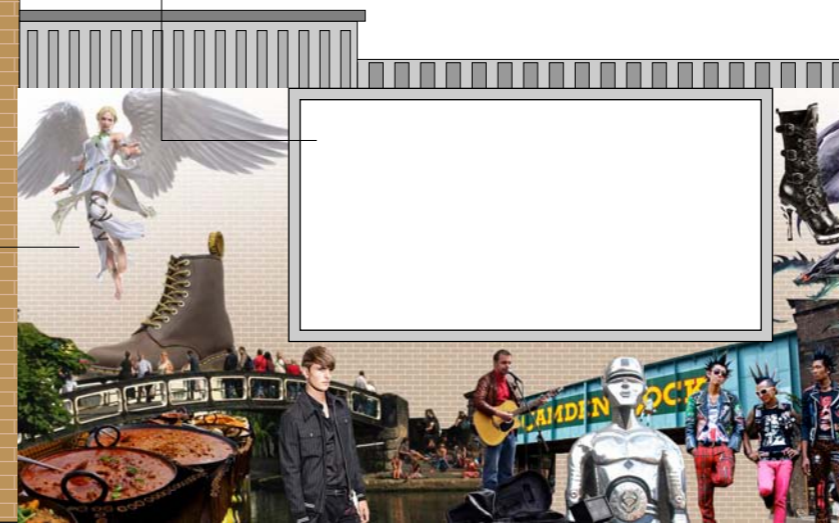

Indicative Mural Image

Proposed Digital LED Display Screen

Camden Town Station

CAMDEN HIGH STREET

0m 2m 4m 6m 8m

Scale 1:100@A3

Description:	Art Mural and Integrated Digital Advertising Display	Date:	05 April 2016	Dwg. No:	PY2365 - 004 rev A
Site:	Adjacent to Camden Town Underground Station, Camden High Street, London, NW1 8QL	Scale:	1:100@A3		