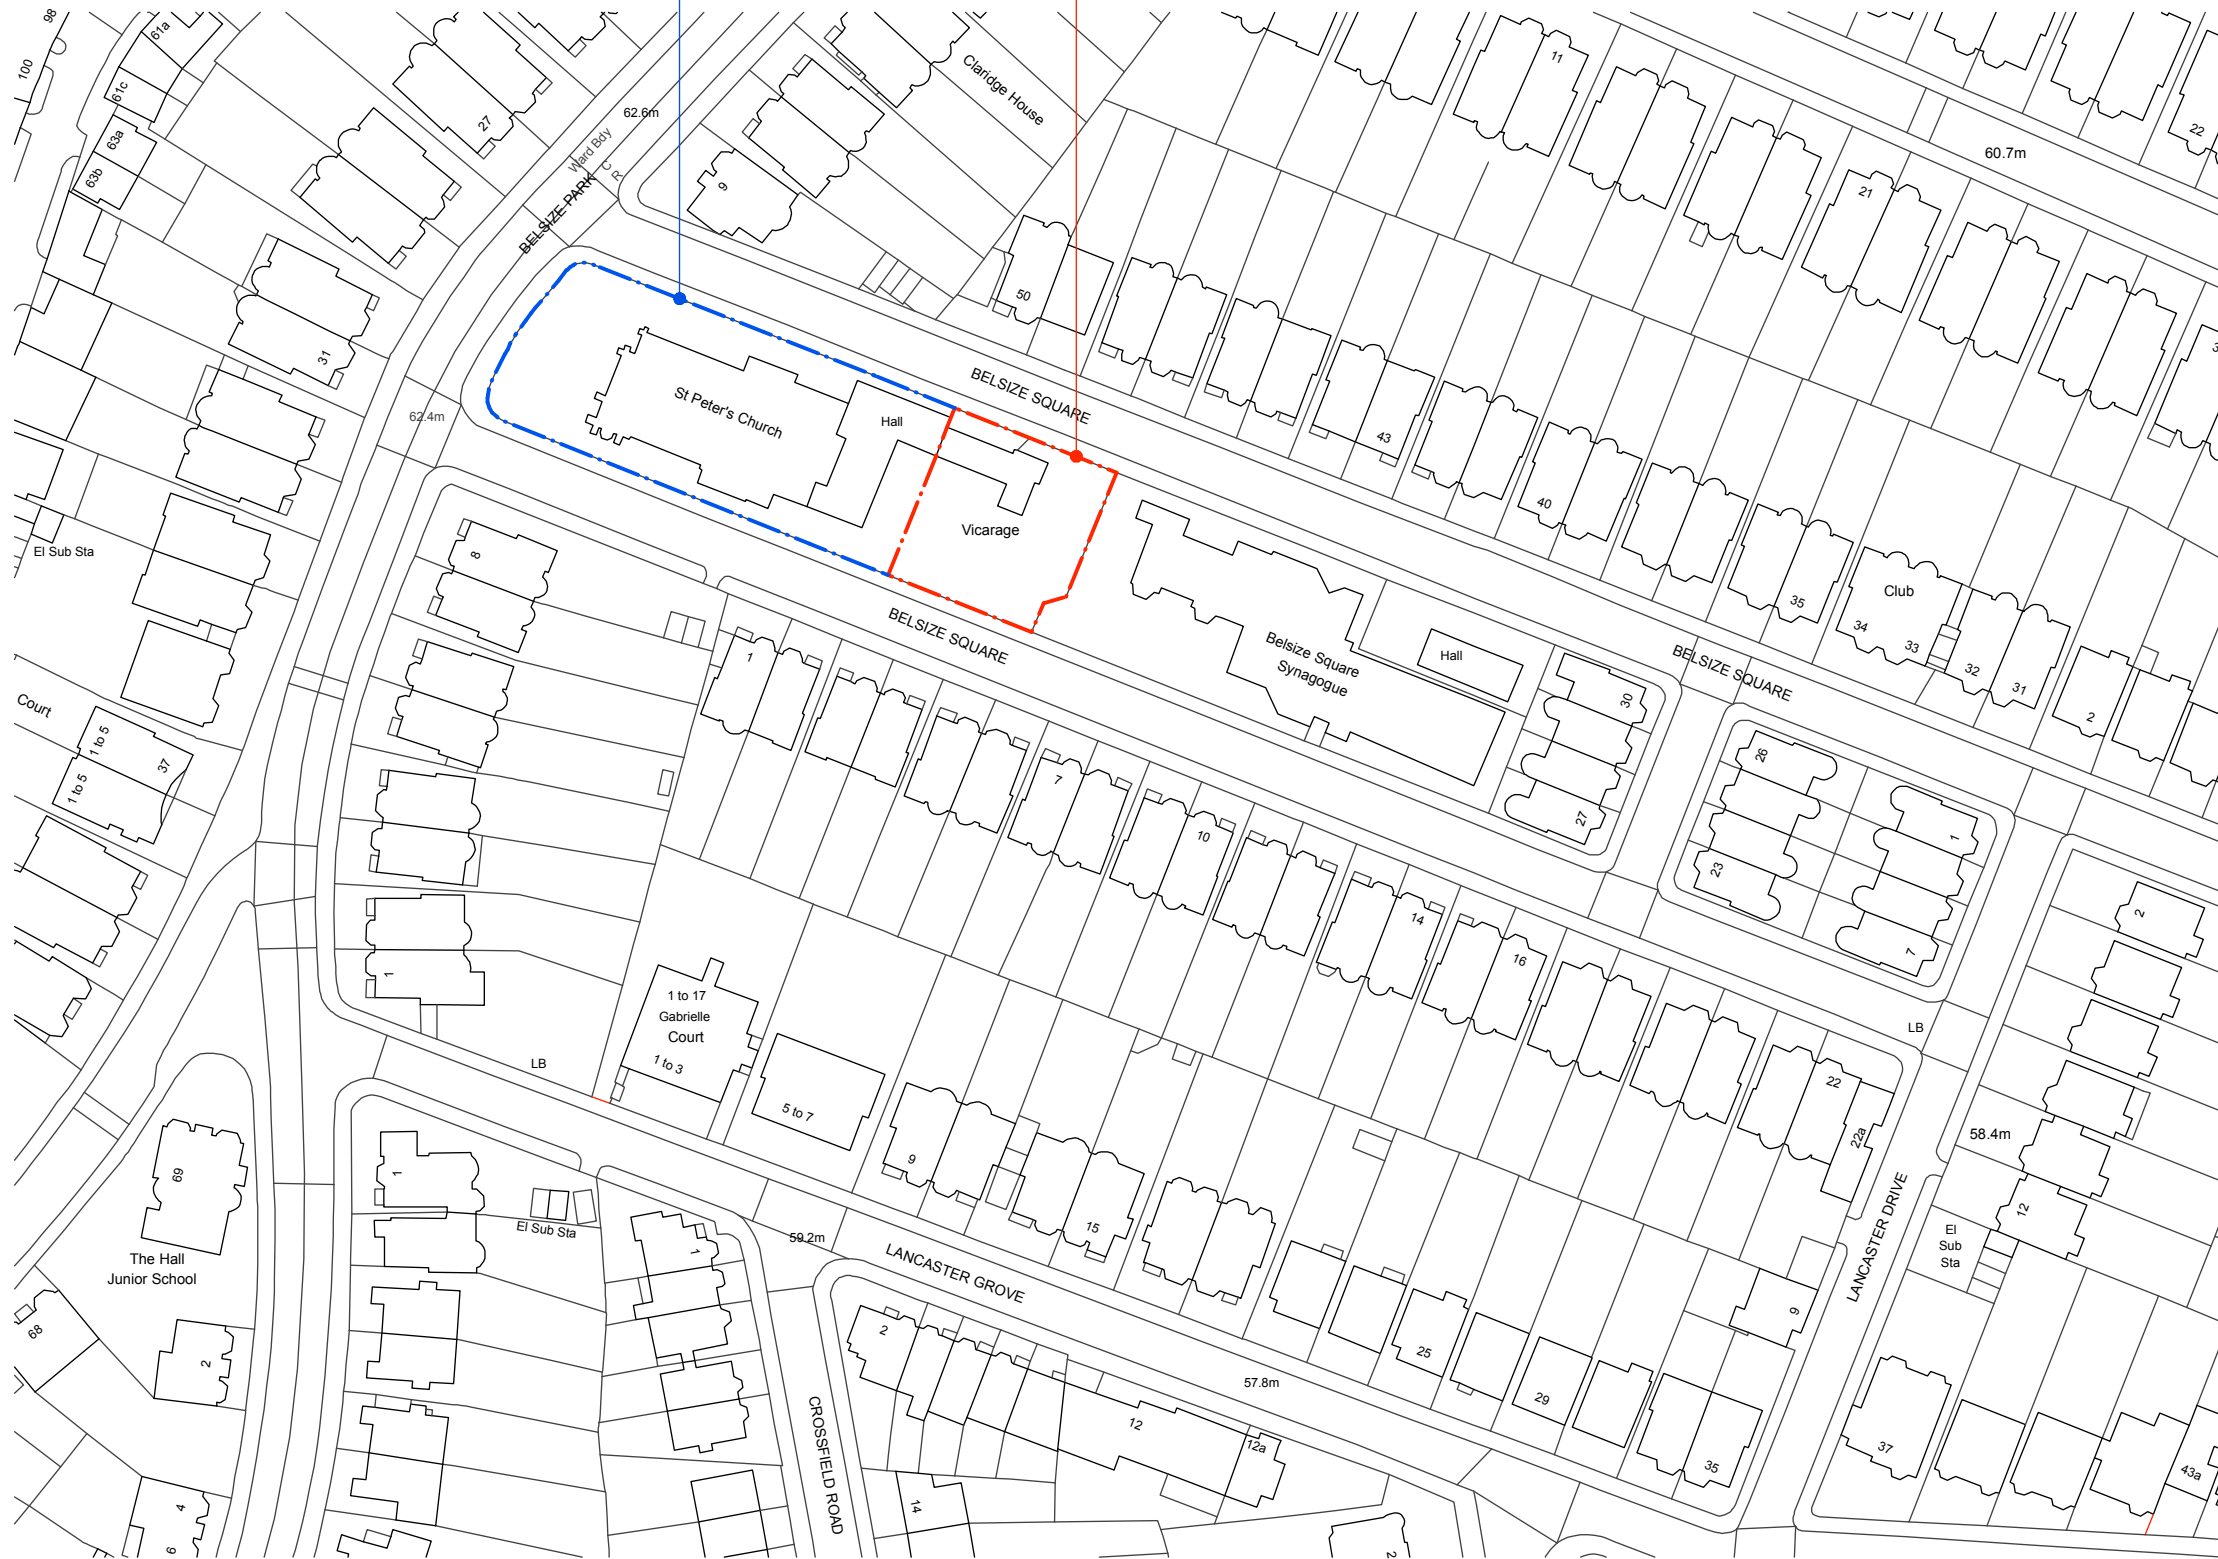

Land also owned by applicant:
not part of this planning application

Site Boundary

Client
The Diocese of London

Title Drawing
Location Plan

Project
St Peter's Vicarage
53 Belsize Square, NW3 4HY

Scale
1:1250 @ A3