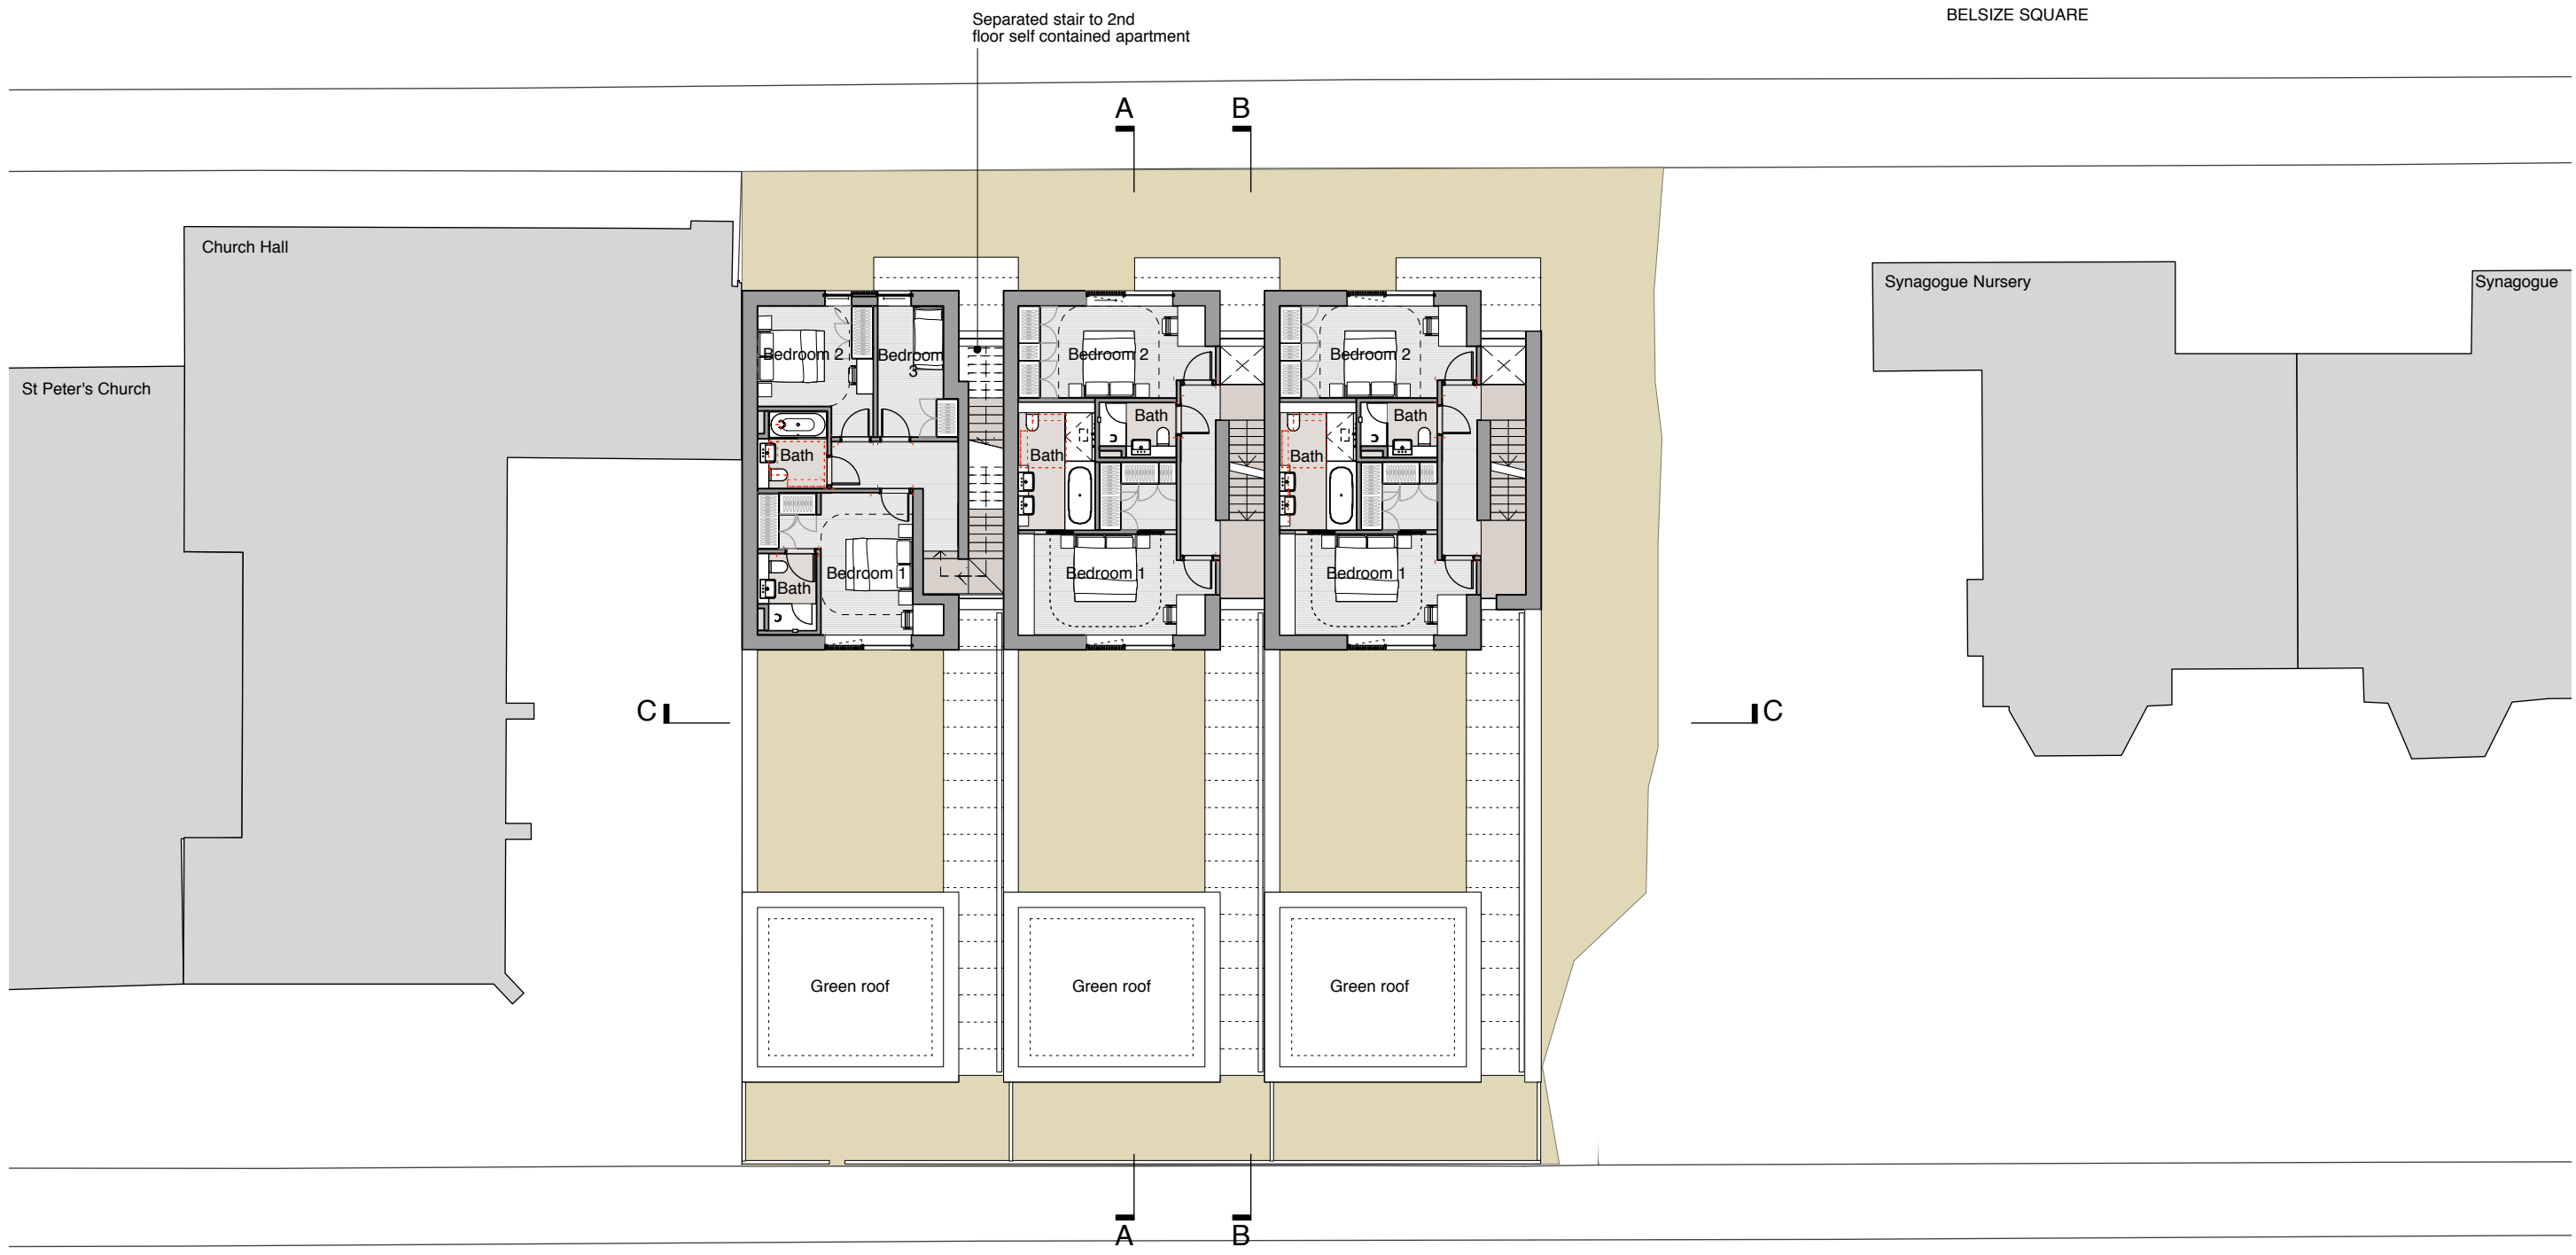

BELSIZE SQUARE

# 01 Plan

First Floor  
scale 1:200 @ A3

BELSIZE SQUARE

NOTE: Please refer to the D&A report for area schedule and fey figures.

Client  
**The Diocese of London**

Project  
**St Peter's Vicarage  
53 Belsize Square, NW3 4HY**

Drawing Status  
**Planning**

Title Drawing  
**Proposed Plan  
First Floor**

Scale  
1:200 @ A3

Date  
16.12.2015

Drawn  
JG

Checked  
GM

Revision  
-

Drawing No  
**1984-01-DRG-101**