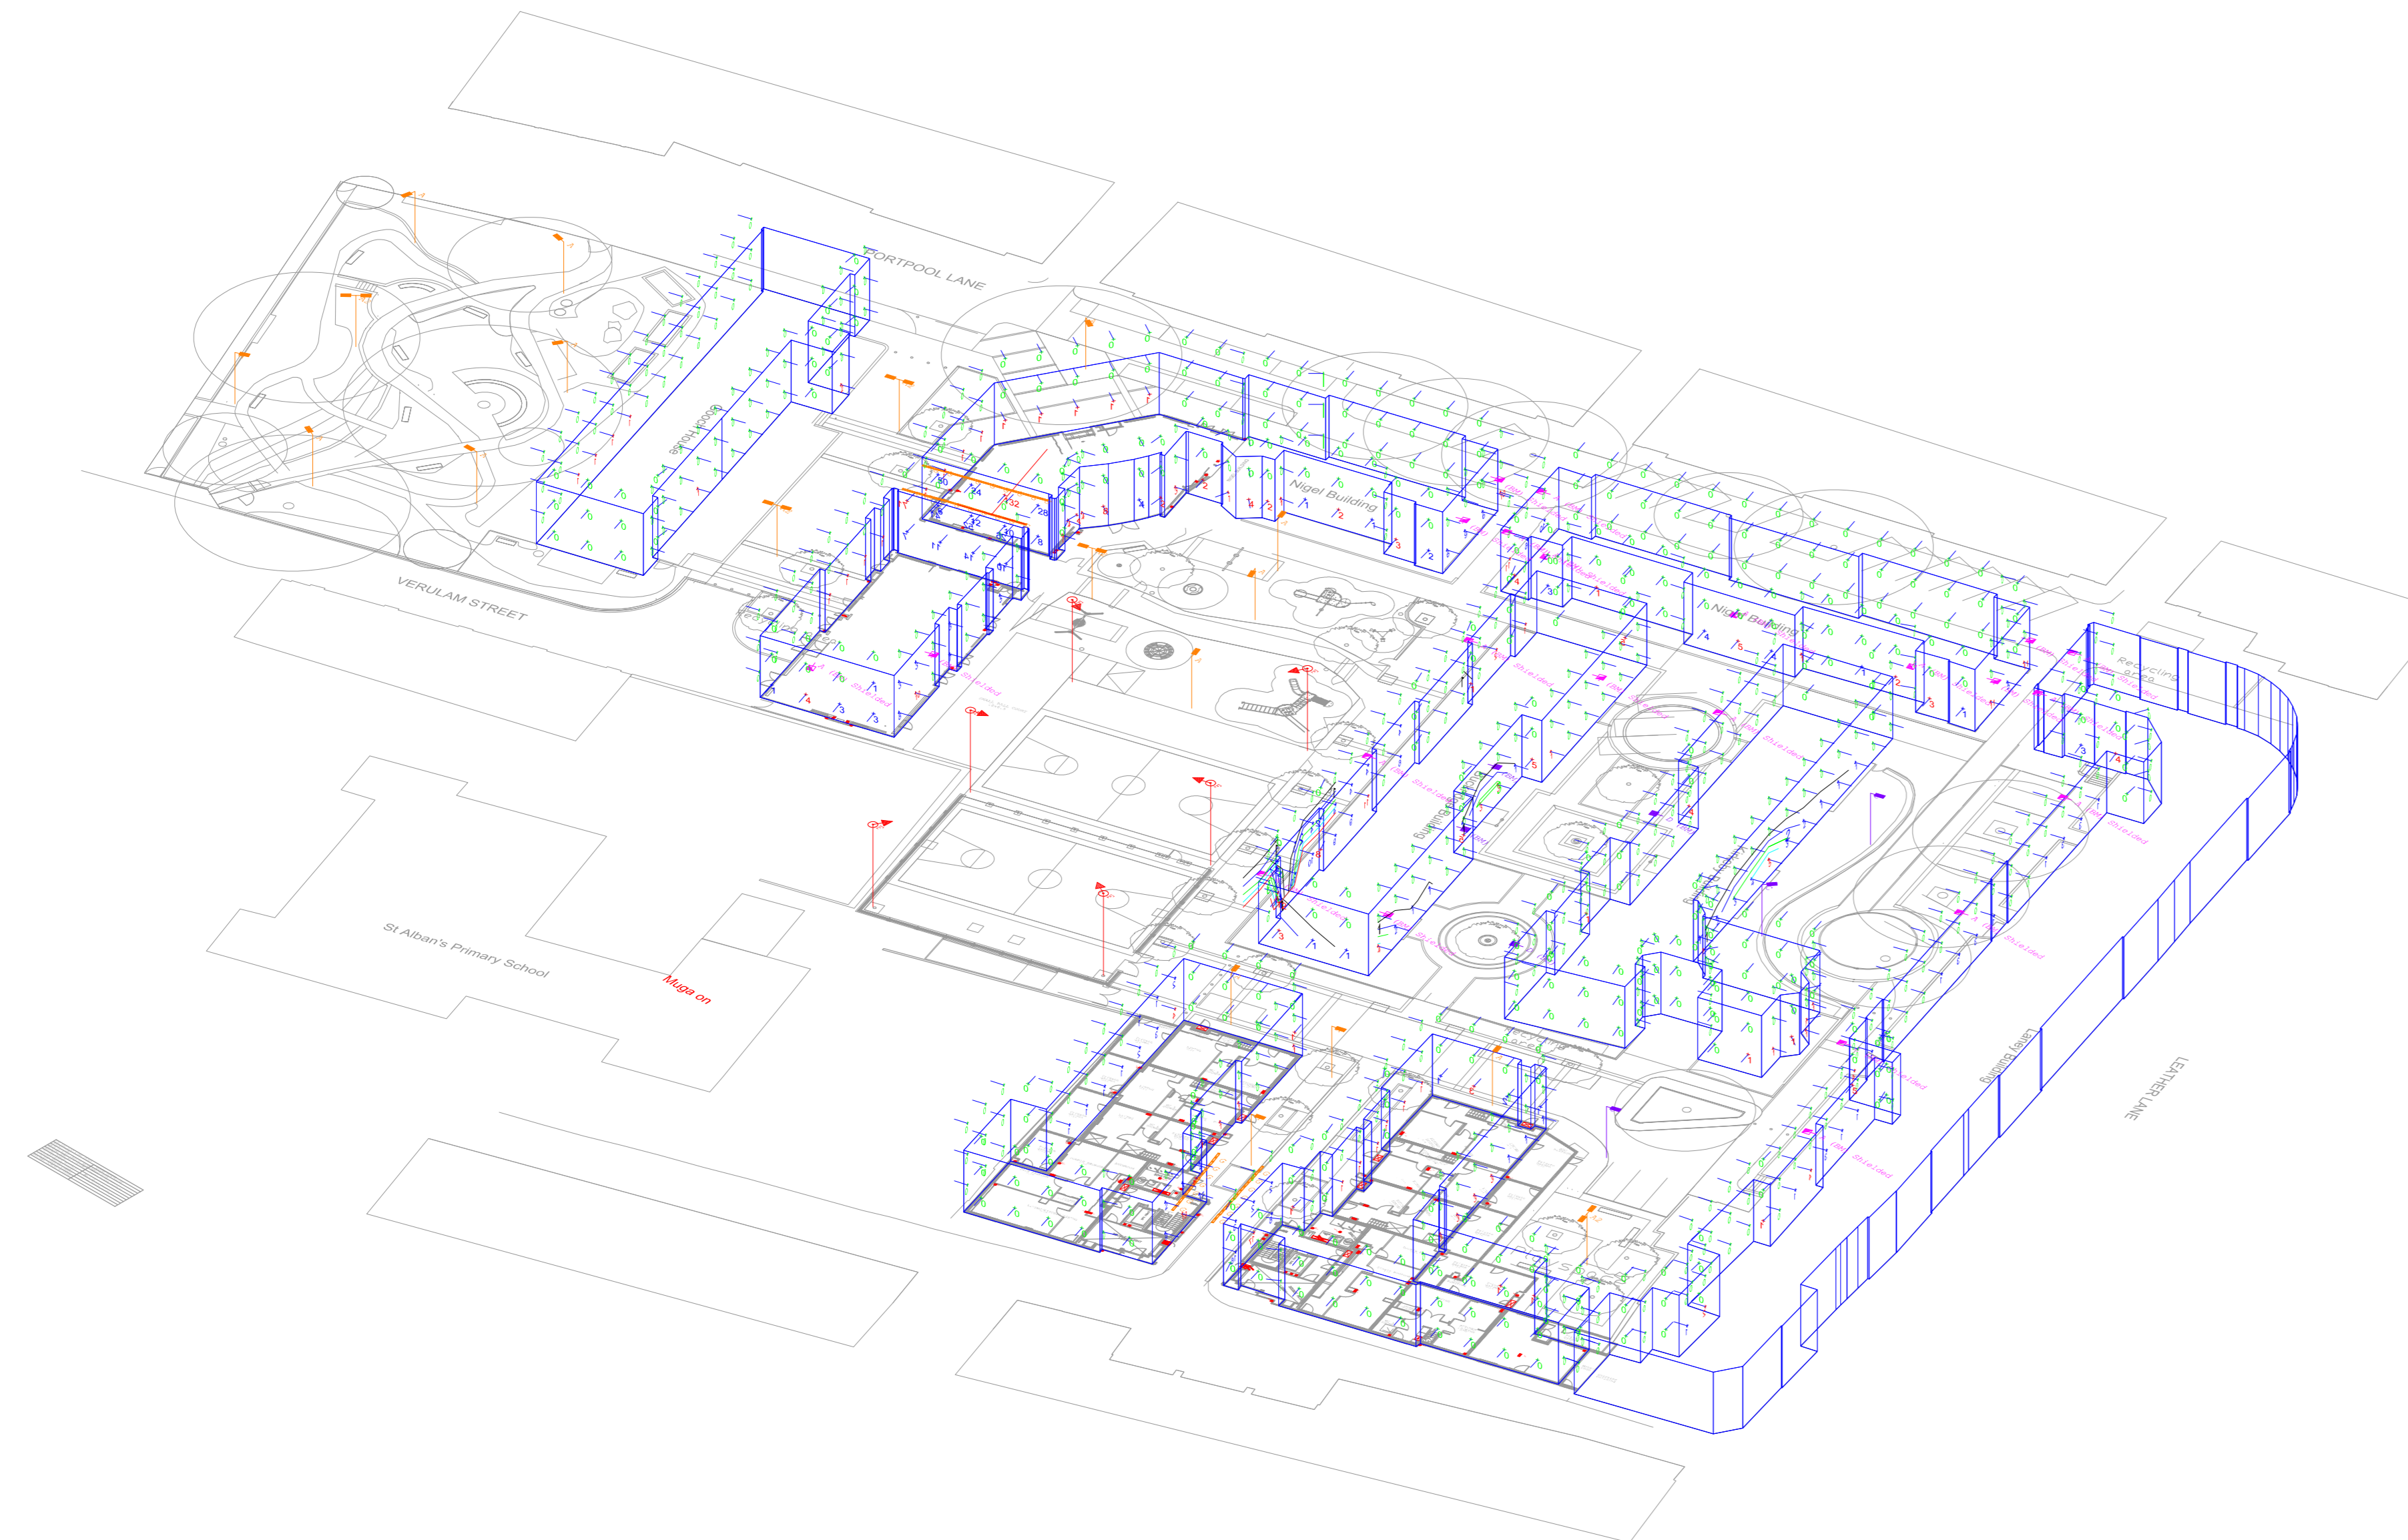

Muga switched on