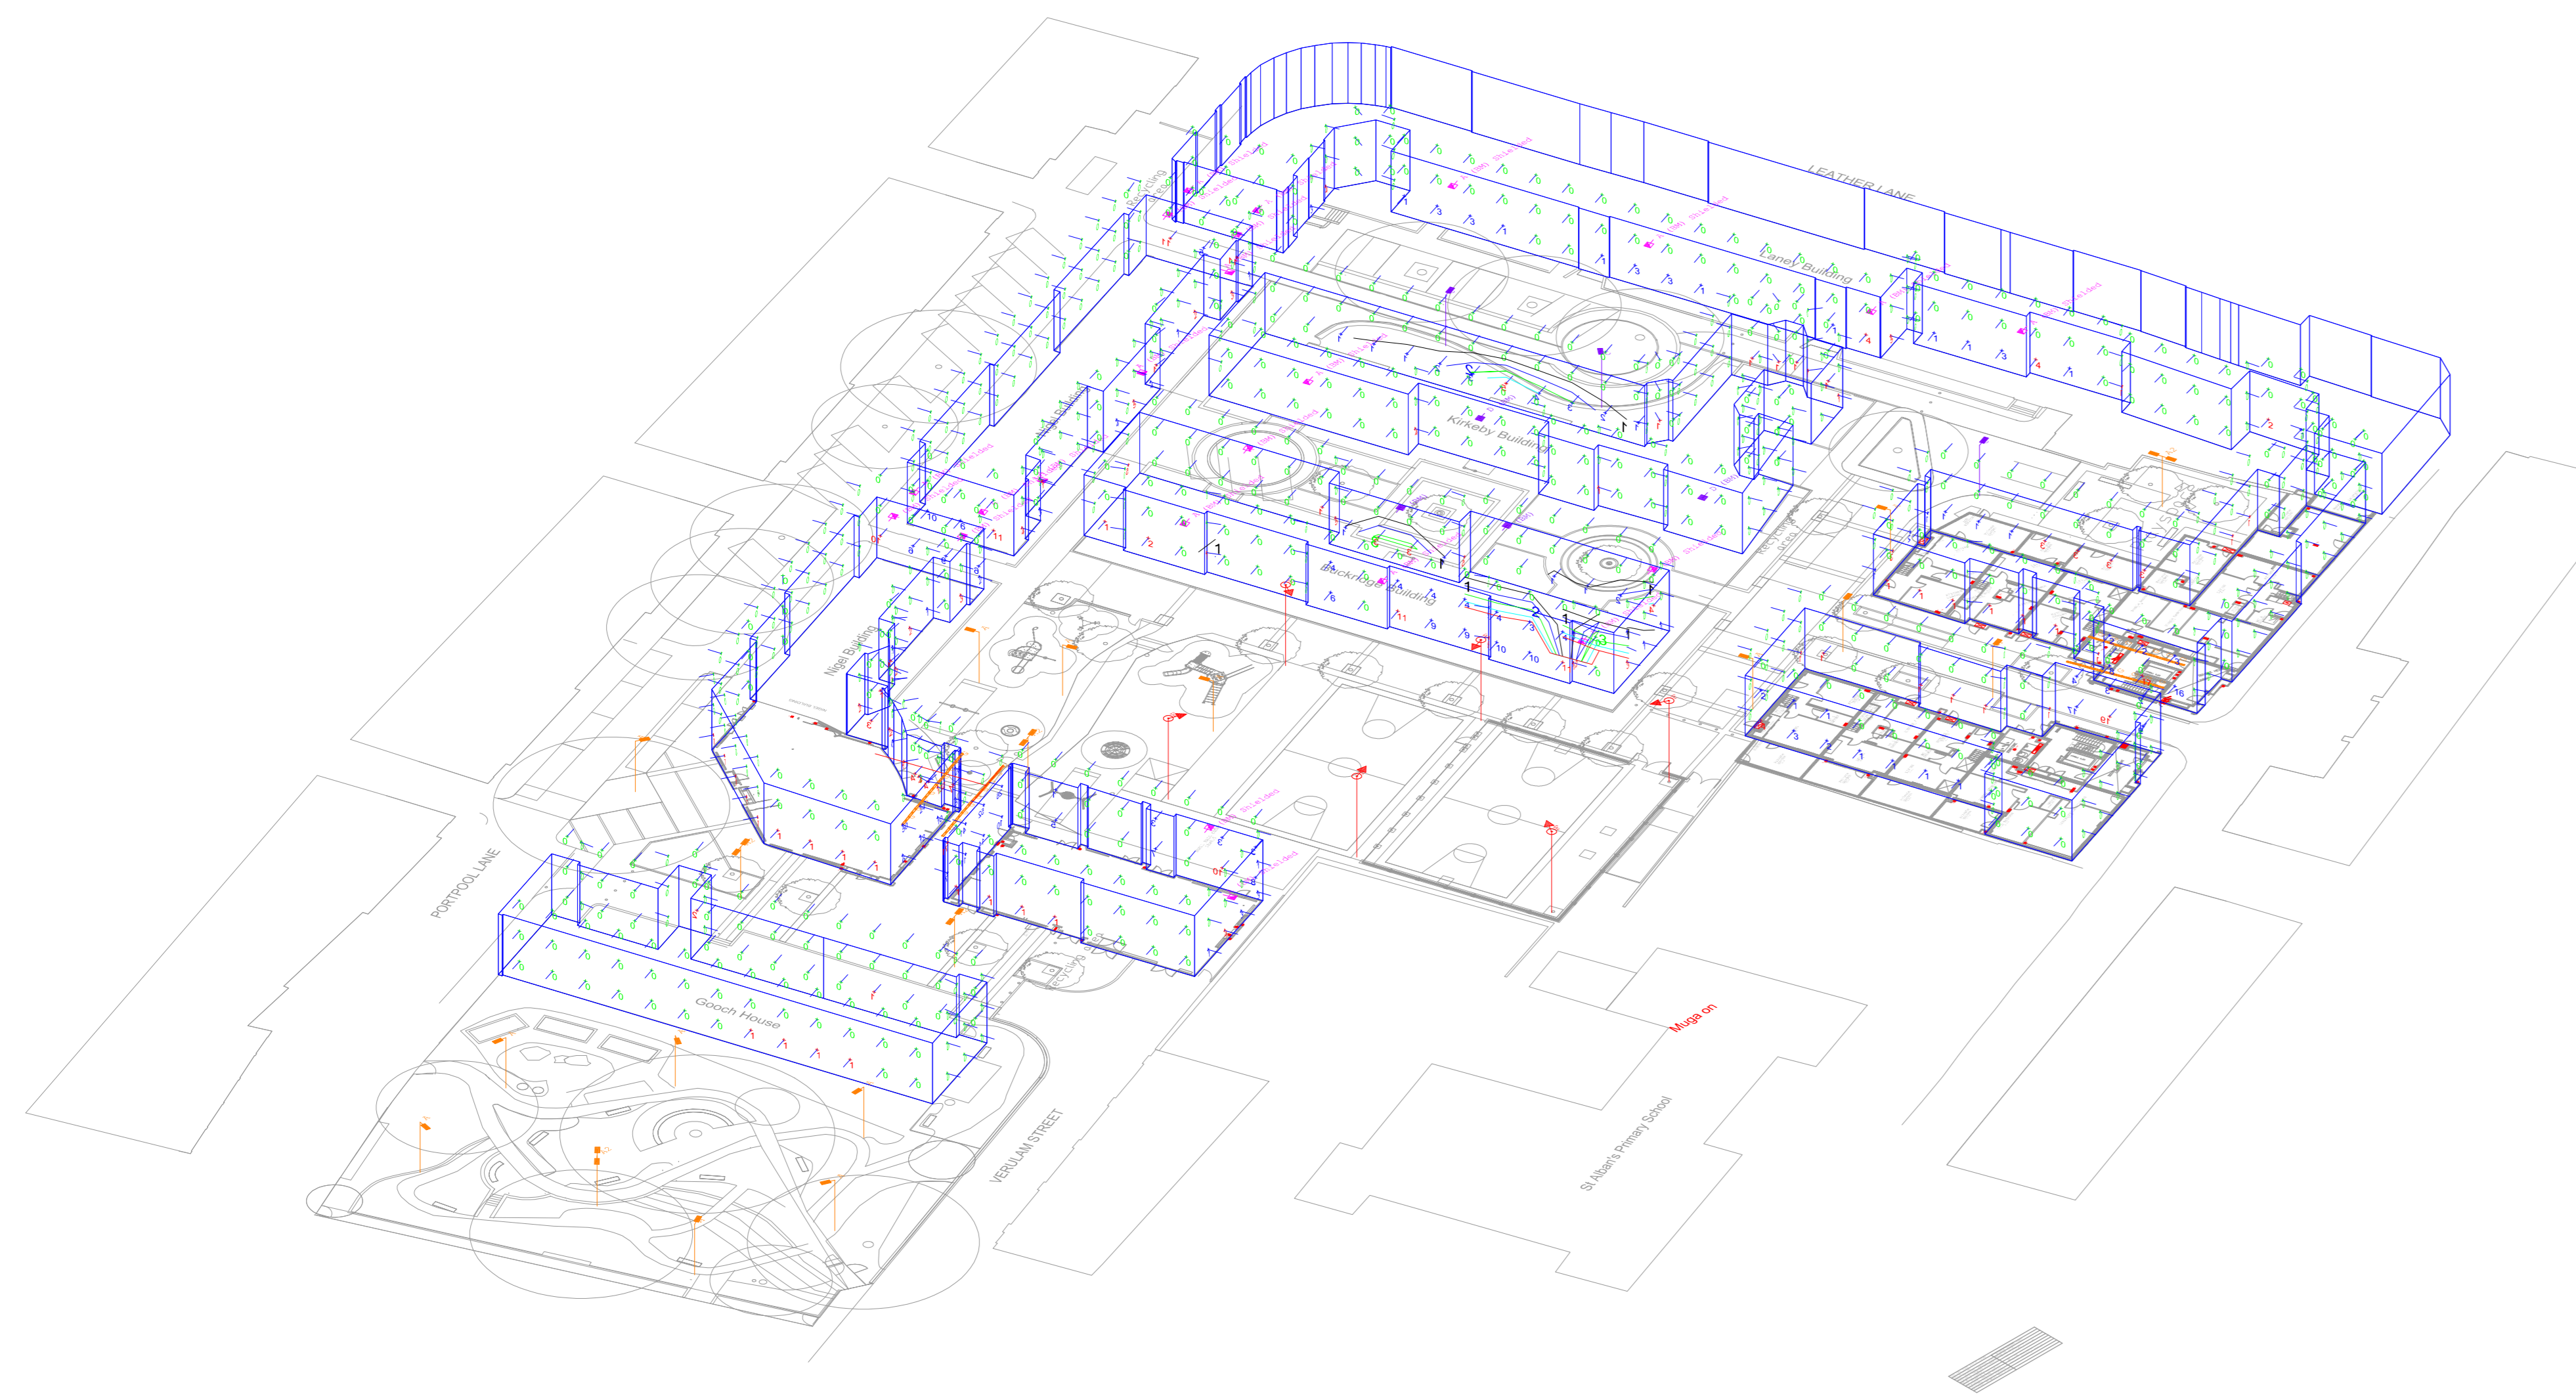

Muga switched on