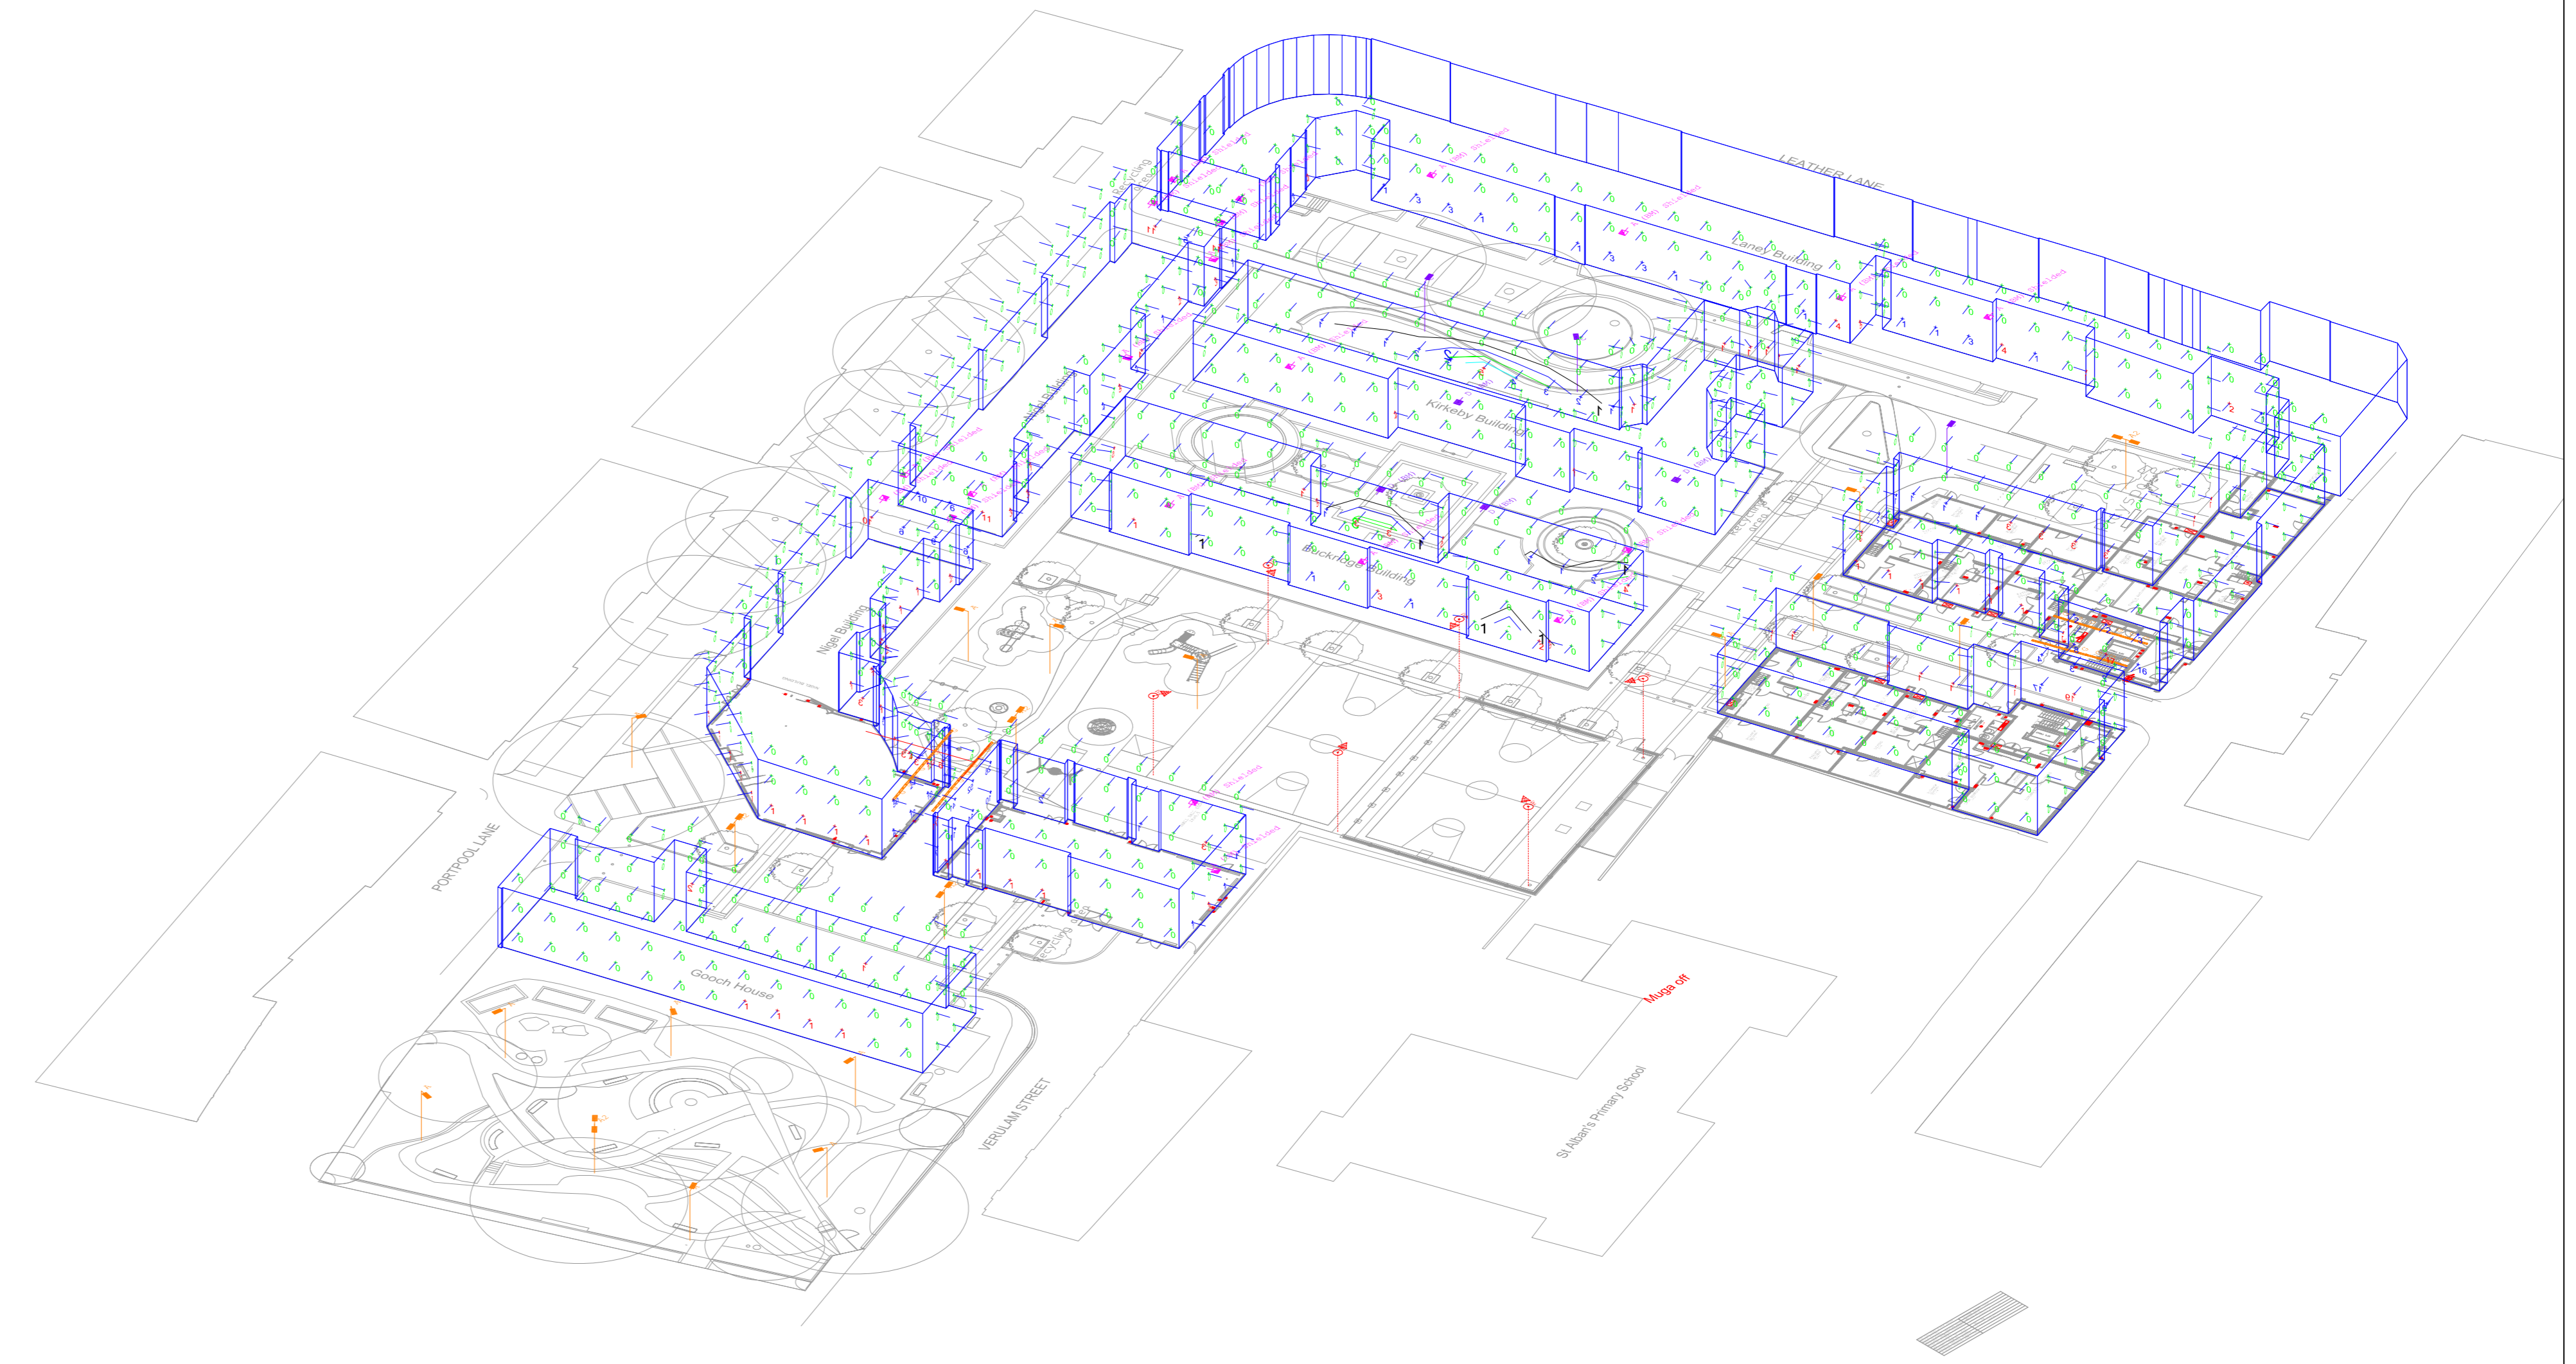

Muga switched off