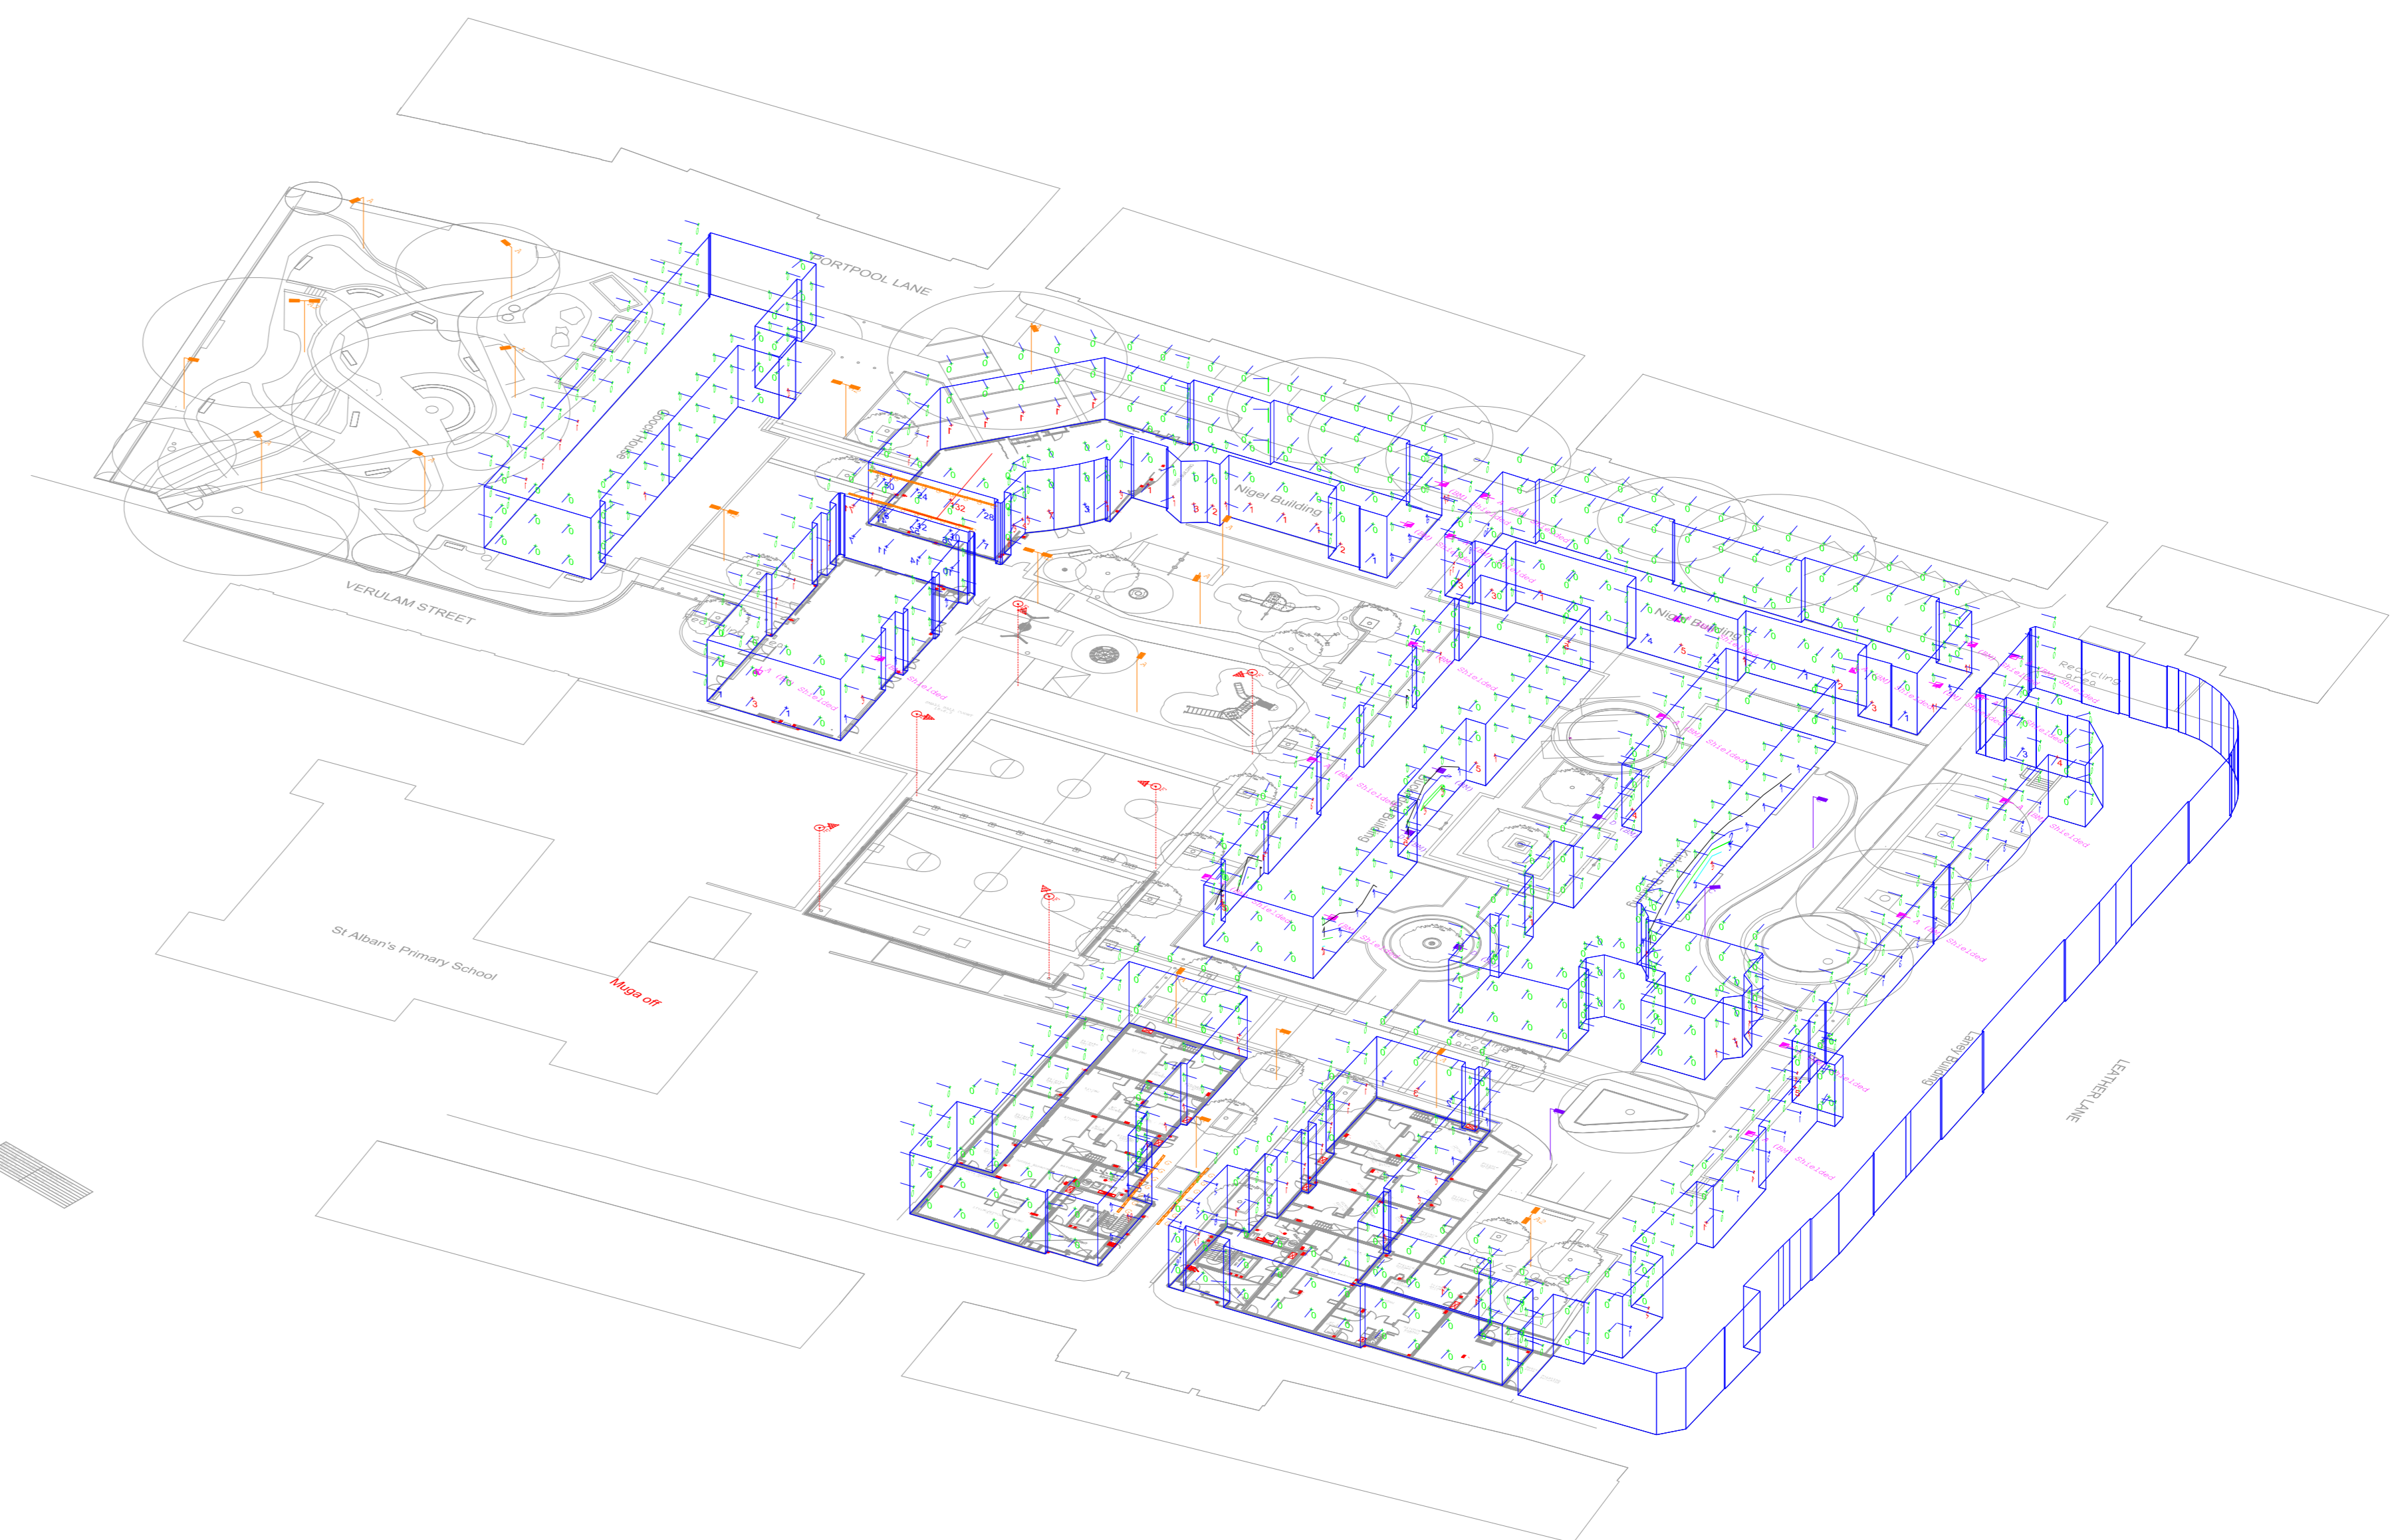

Muga switched off