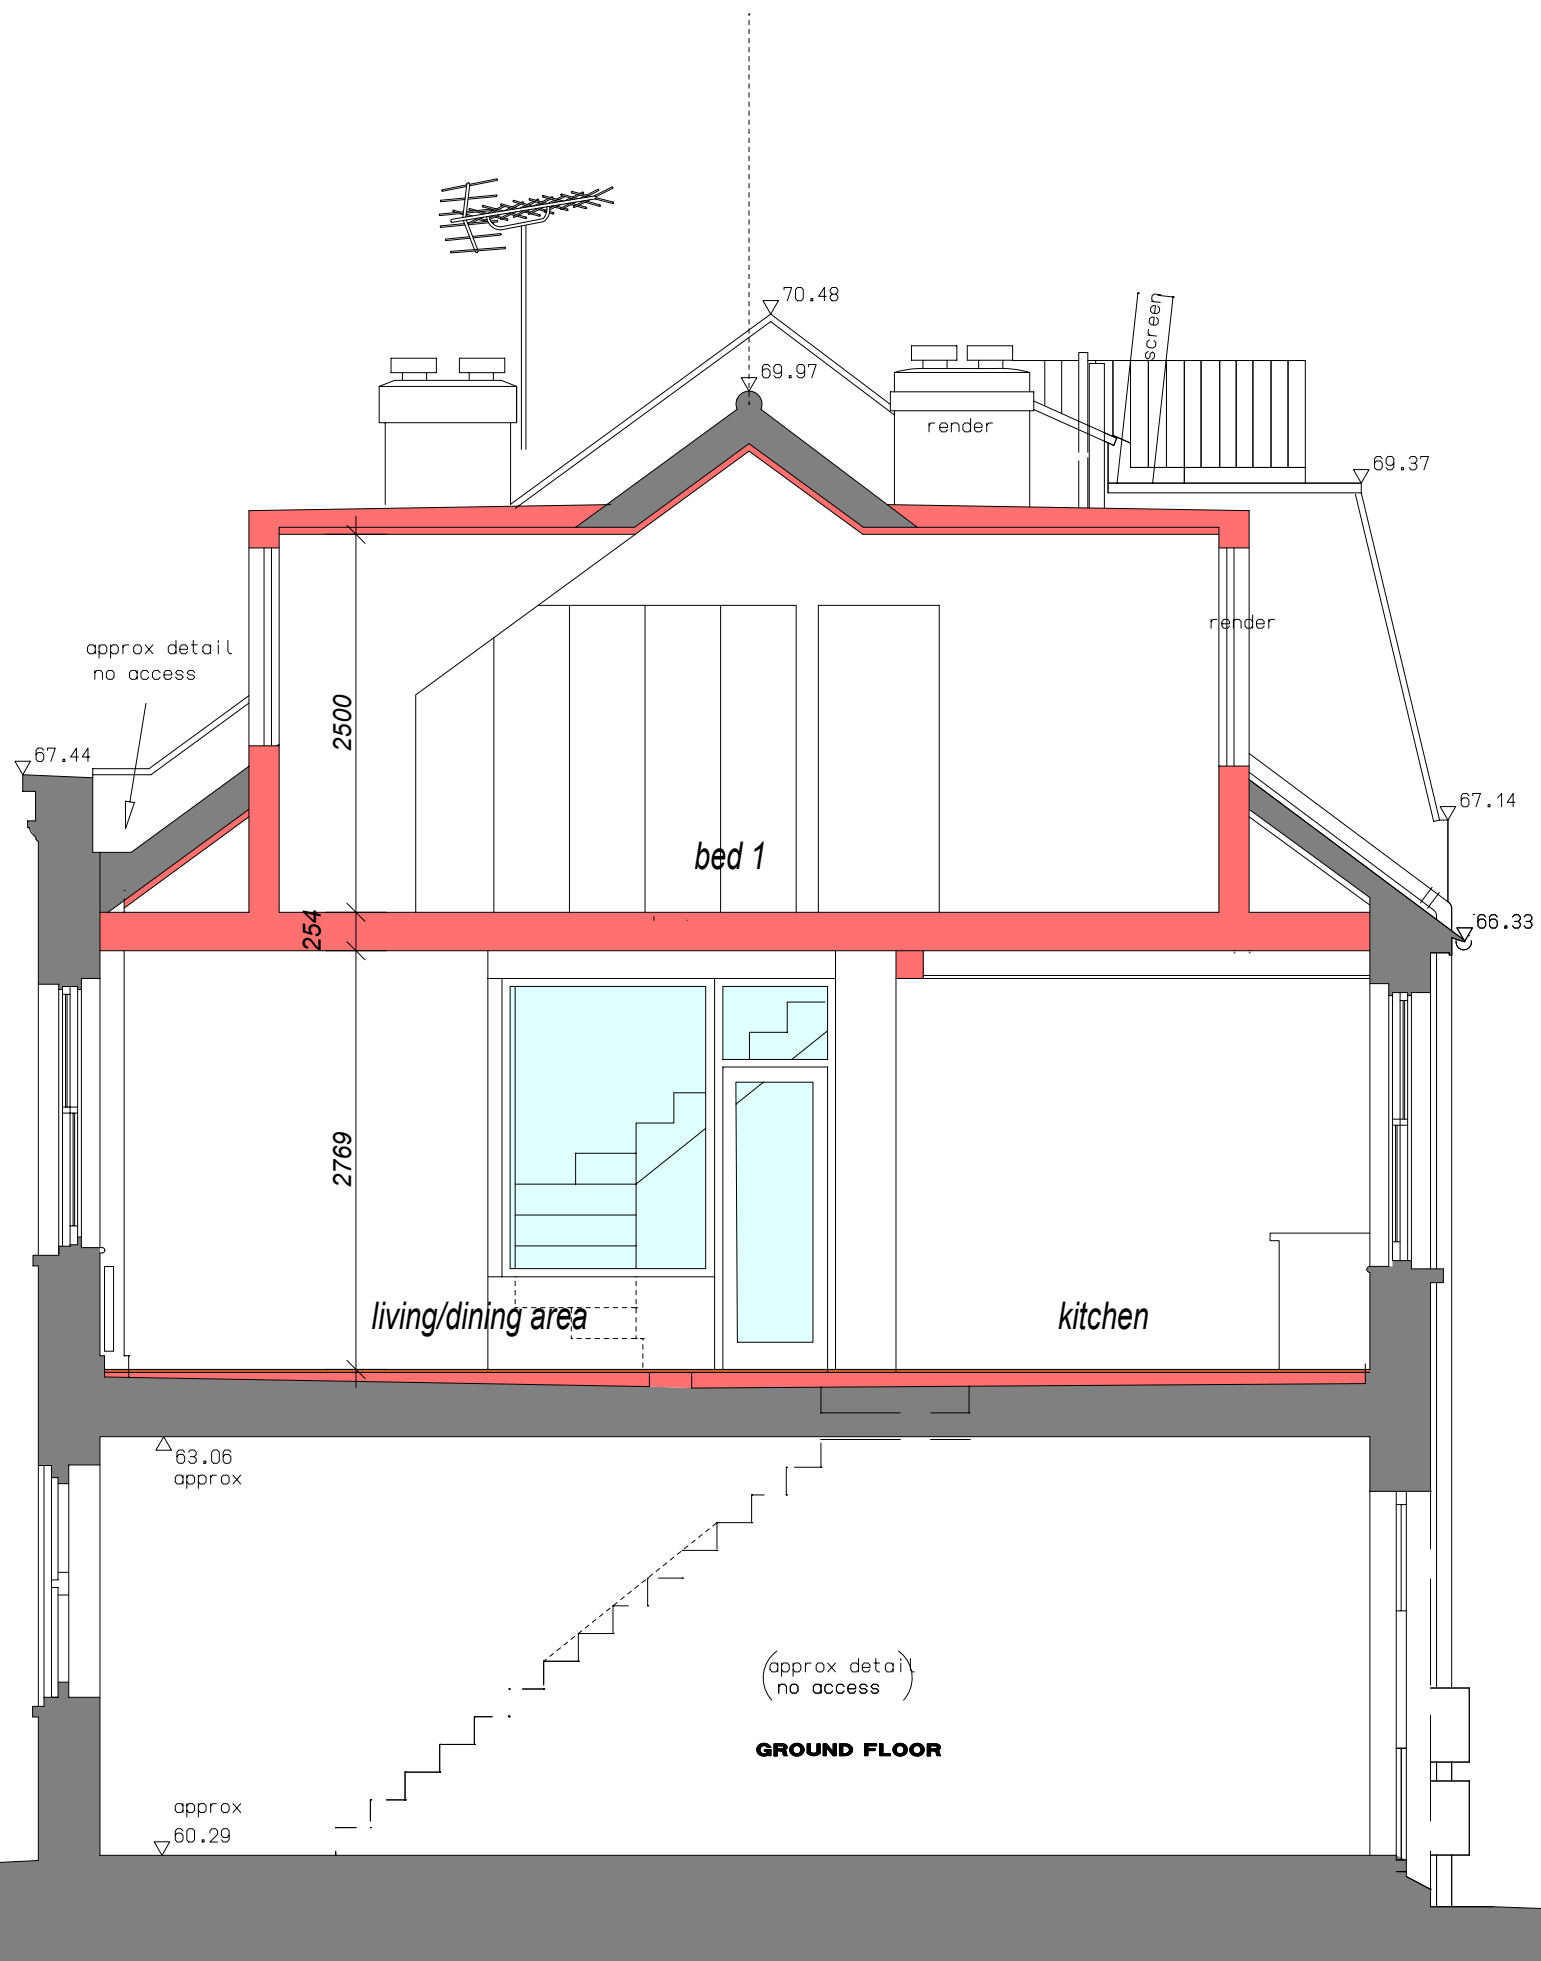

ce)

(A.O.D 58.00m)

Lambolle Place

Lancaster Stables

(approx detail) no access

GROUND FLOOR