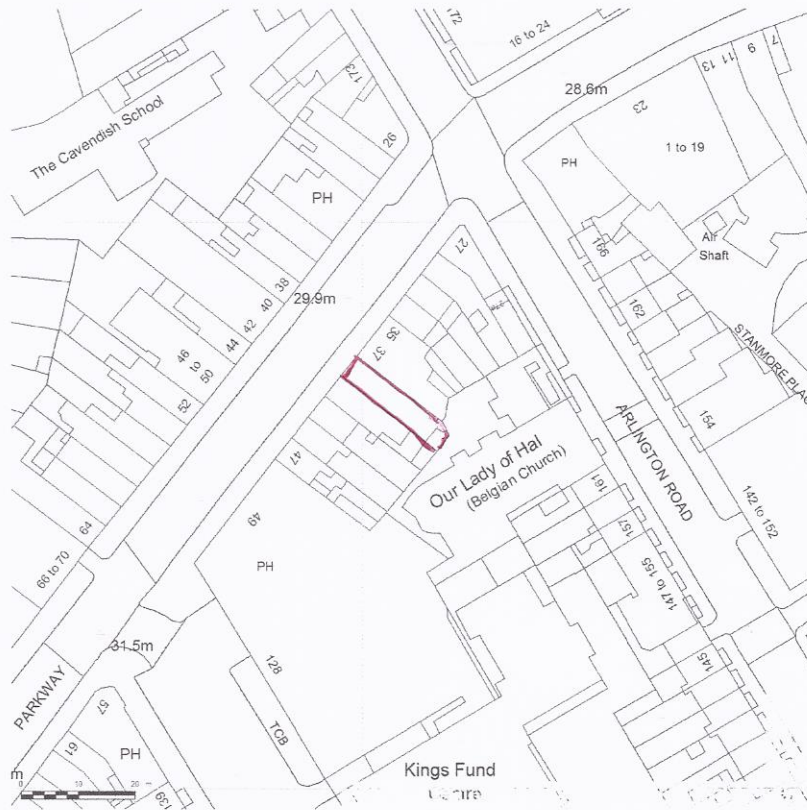

SITE LOCATION PLAN
39 PARK WAY
SCALE 1:1250 on A4
CENTRE COORDINATES: 528809, 183767

Supplied by Streetwise Maps Ltd
www.streetwise.net
Licence No: 100047474
21/03/2016 16:29