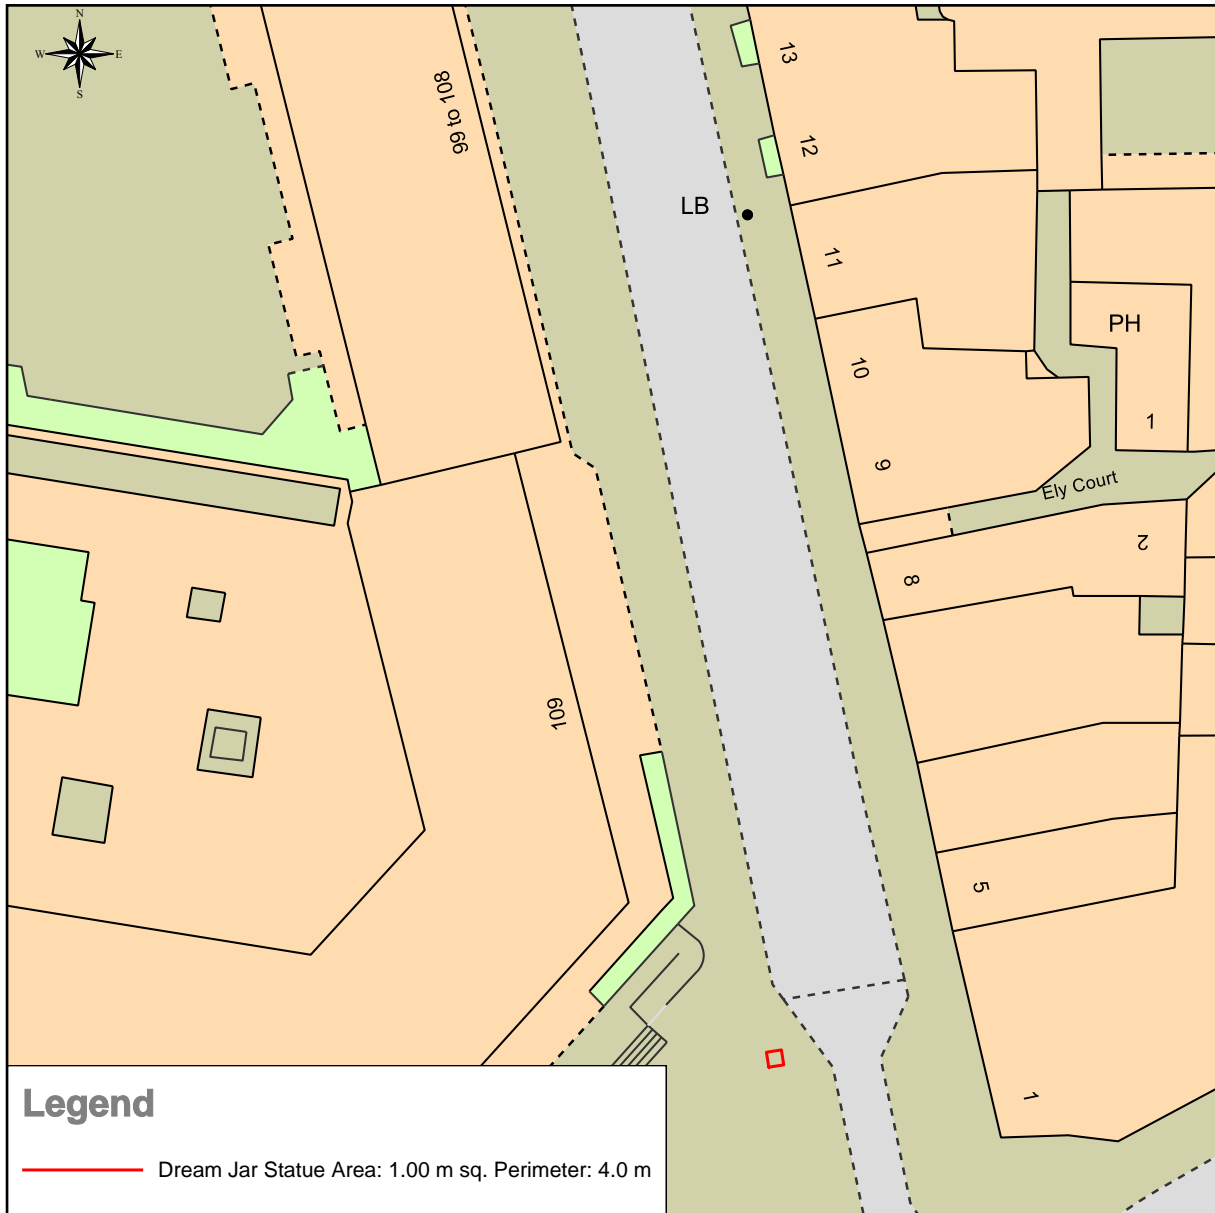

# The BFG Dream Jar Trail - Hatton Garden

This Plan includes the following Licensed Data: OS MasterMap Colour PDF Site Plan/Block Plan by the Ordnance Survey National Geographic Database and incorporating surveyed revision available at the date of production. Reproduction in whole or in part is prohibited without the prior permission of Ordnance Survey. The representation of a road, track or path is no evidence of a right of way. The representation of features, as lines is no evidence of a property boundary. © Crown copyright and database rights, 2016. Ordnance Survey 0100031673

0m 5m 10m 15m 20m 25m 30m 35m 40m

Scale: 1:500, paper size: A4