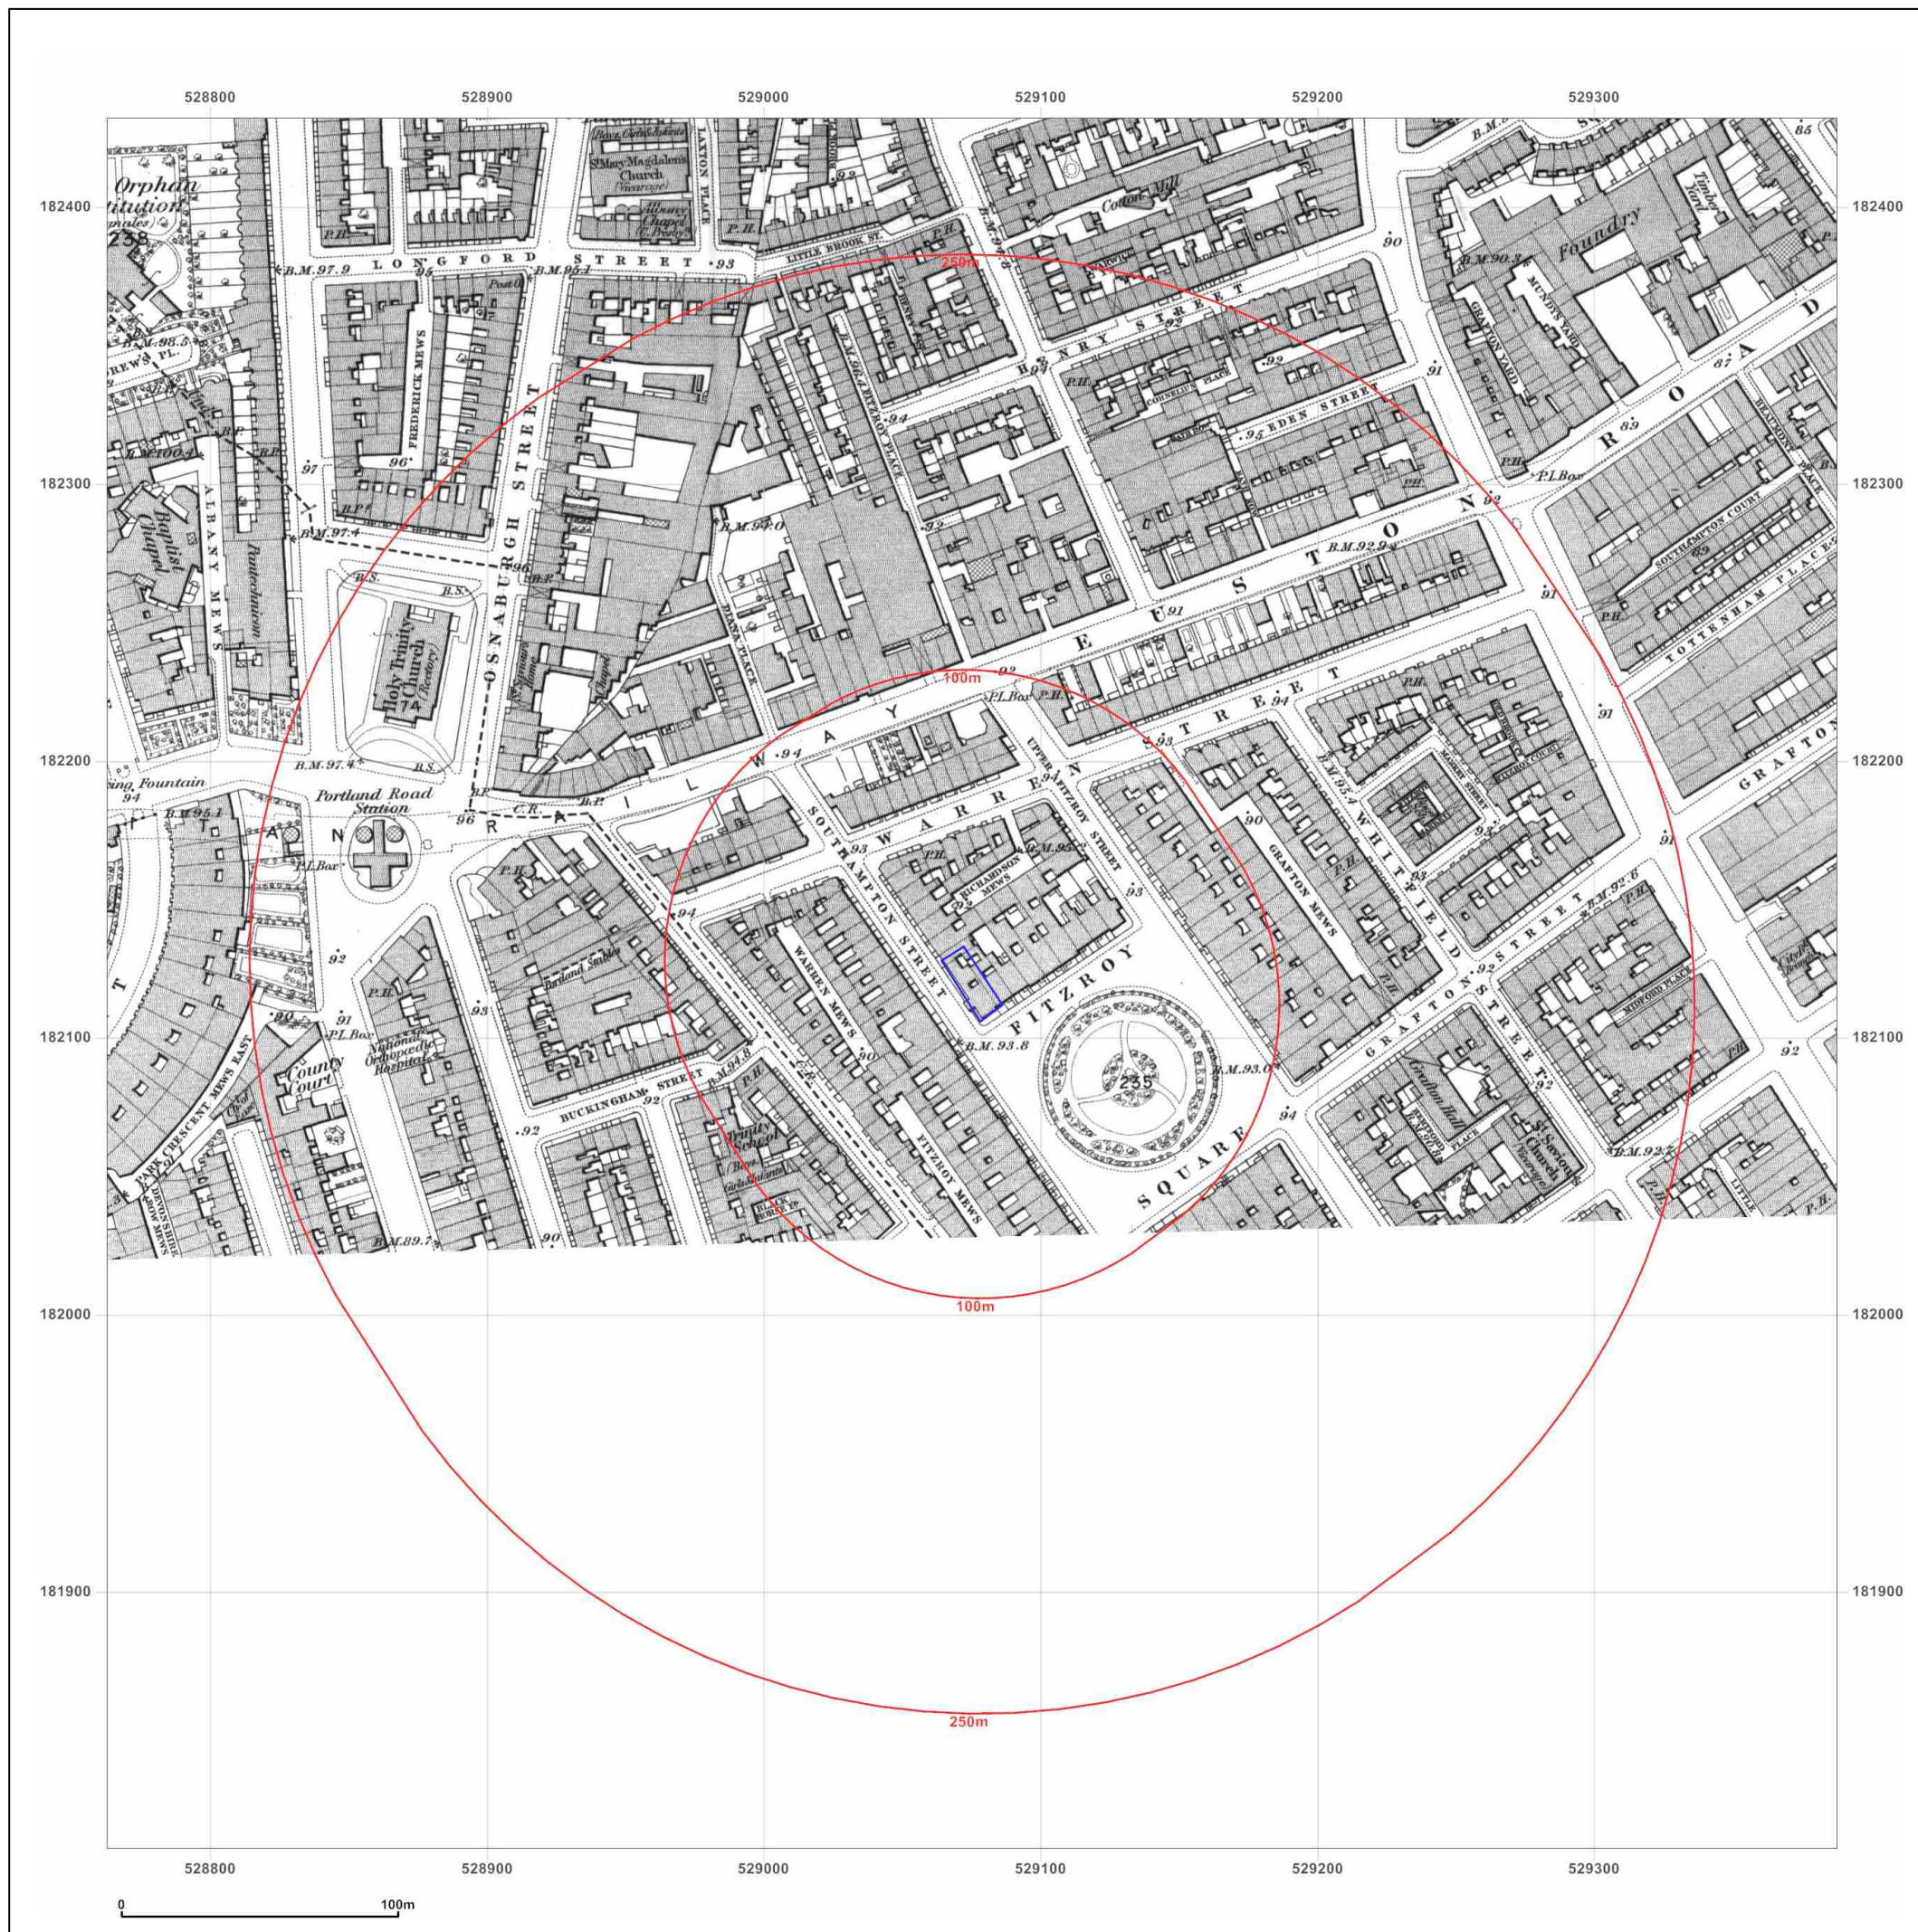

Produced by
Groundsure Insights
T: 08444 159000
E: info@groundsure.com
W: www.groundsure.com

© Crown copyright and database rights 2015 Ordnance Survey 100035207

Production date: 02 December 2015

To view map legend click here [Legend](#)