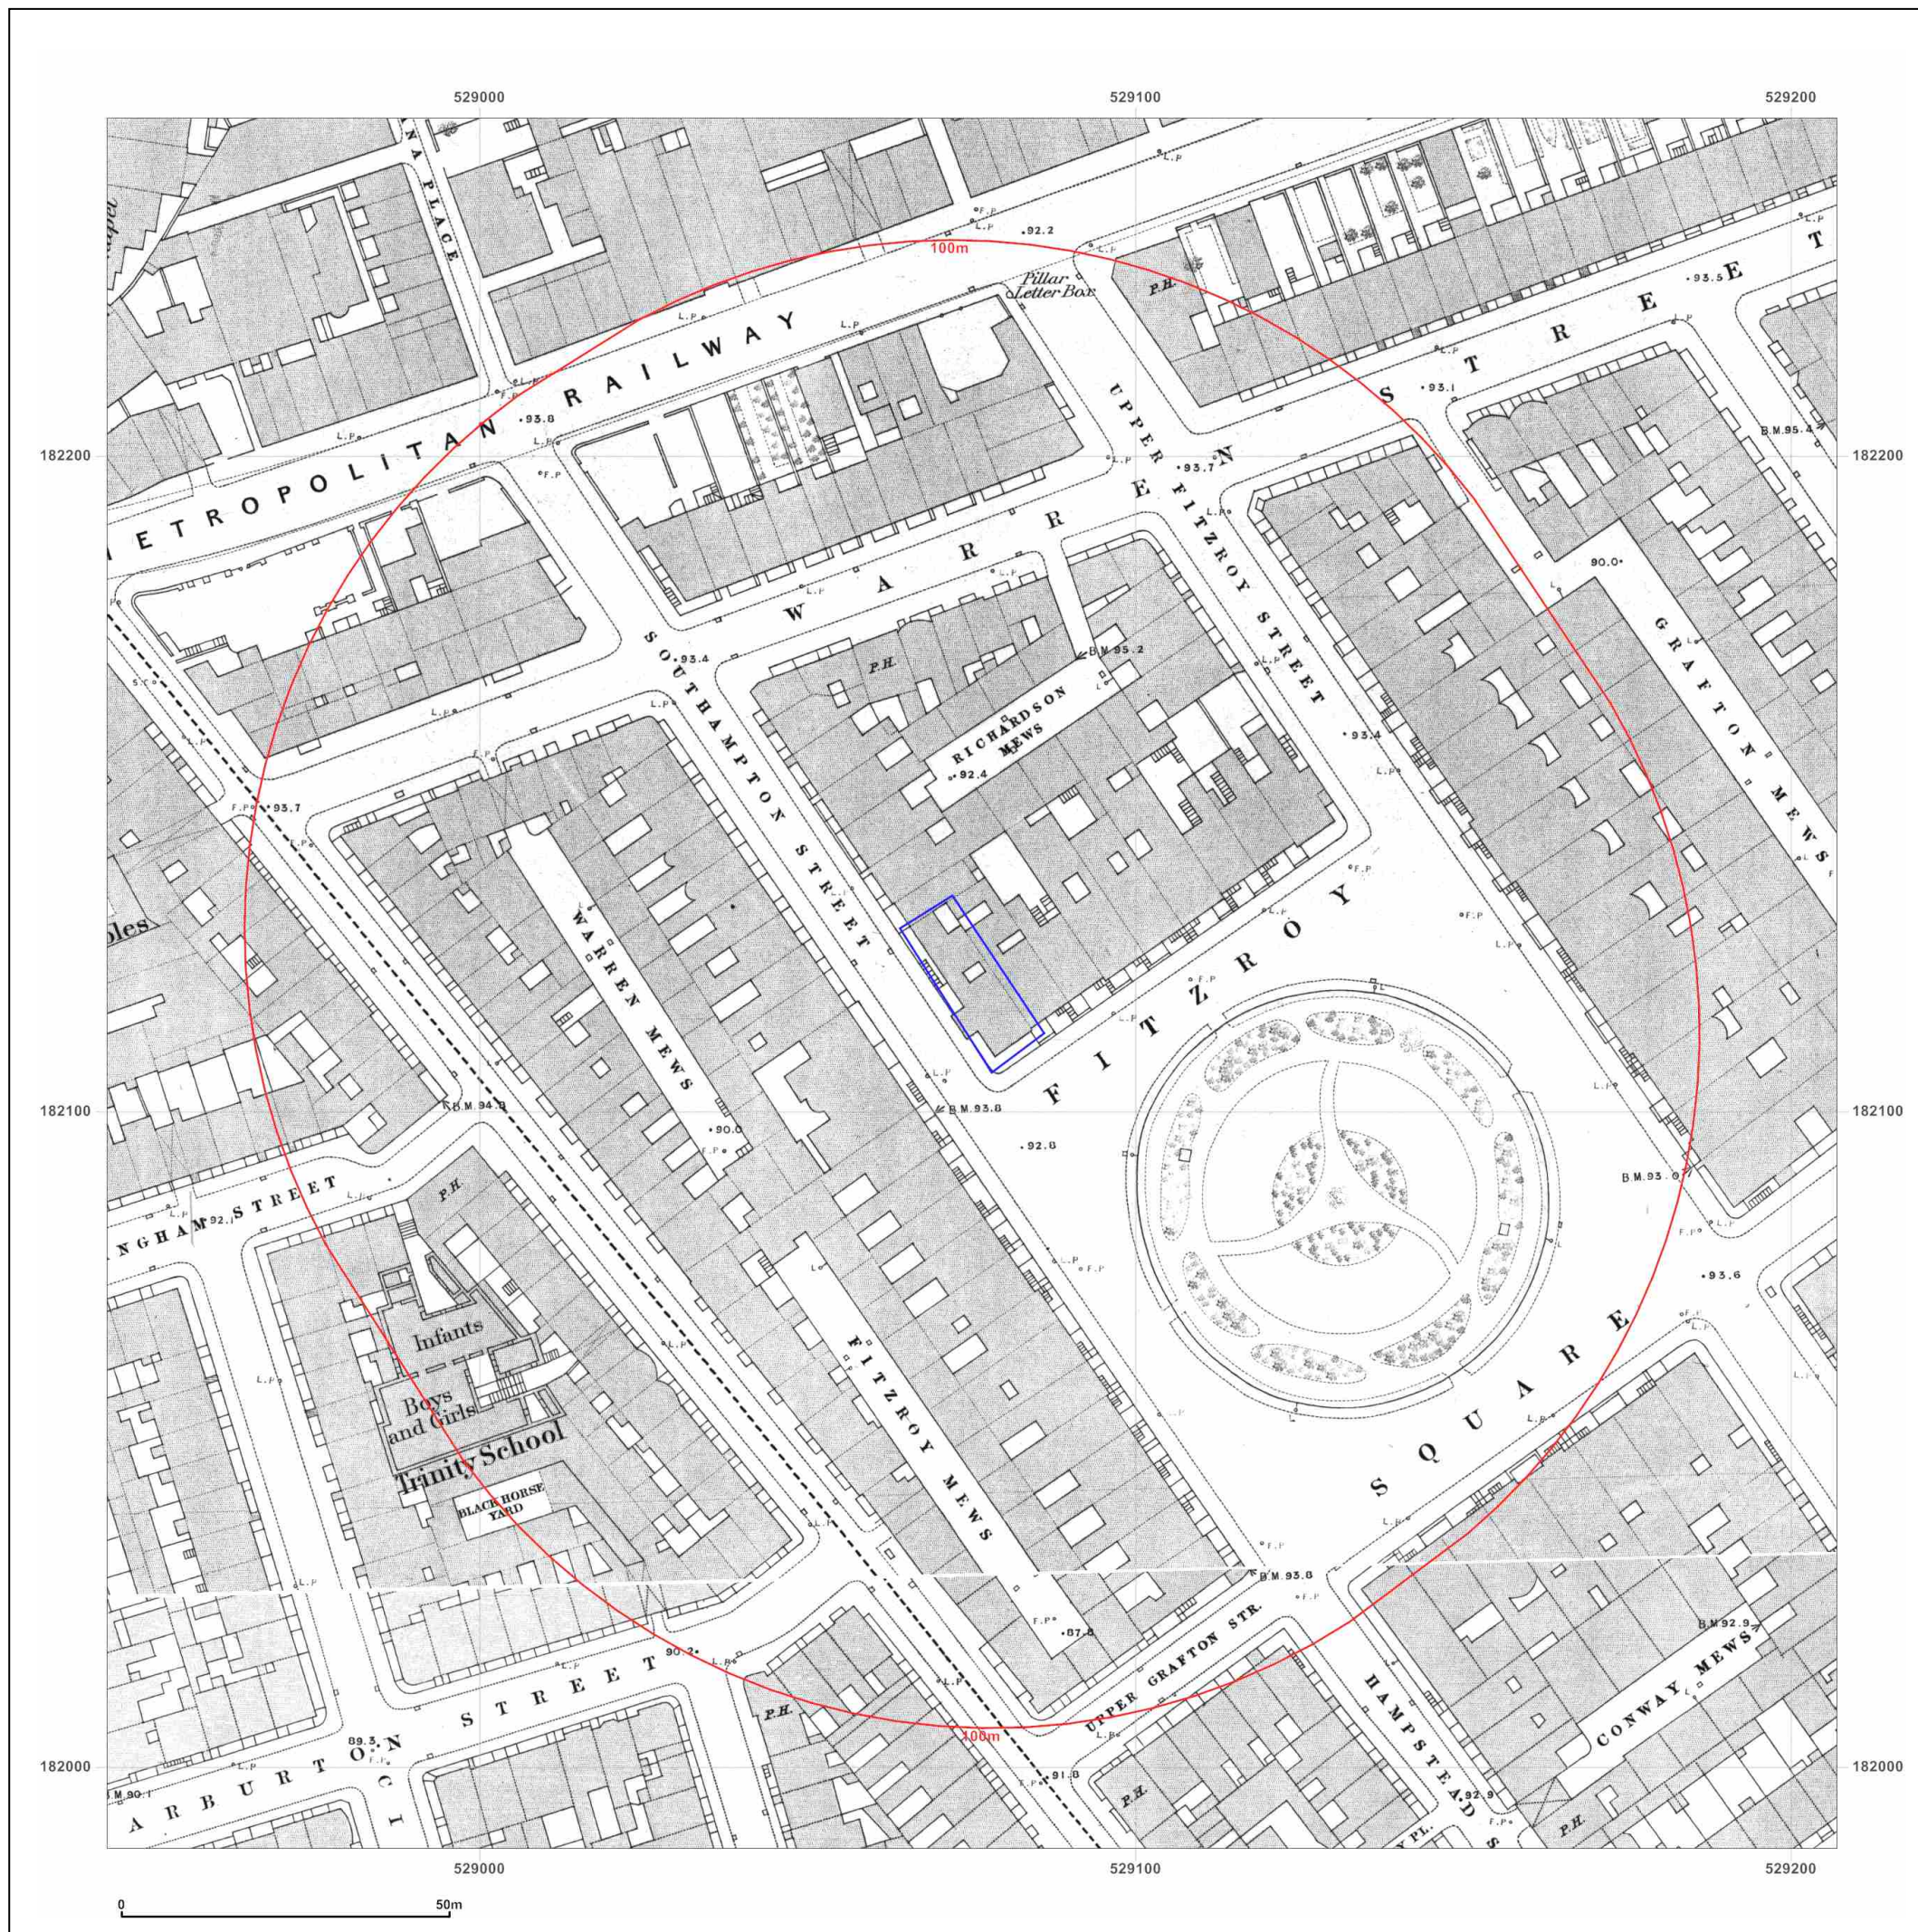

APPENDIX 3 – OS HISTORICAL MAPS

Site Details:

19, FITZROY SQUARE,
LONDON, W1T 6EQ

Client Ref: P9318J754-1
Report Ref: HMD-377-2630084
Grid Ref: 529075, 182120

Map Name: 1056 Scale Town Plan

Map date: 1872-1873

© Crown copyright and database rights 2015 Ordnance Survey 100035207

Production date: 02 December 2015

To view map legend click here [Legend](#)

Site Details:

19, FITZROY SQUARE,
LONDON, W1T 6EQ

Client Ref: P9318J754-1
Report Ref: HMD-377-2630084
Grid Ref: 529075, 182120

Map Name: 1056 Scale Town Plan

Map date: 1896

Scale: 1:1,056

Printed at: 1:1,056

Surveyed 1894
Revised N/A
Edition 1896
Copyright N/A
Levelled N/A

Surveyed 1894
Revised N/A
Edition 1896
Copyright N/A
Levelled N/A

Site Details:

19, FITZROY SQUARE,
LONDON, W1T 6EQ

Client Ref: P9318J754-1
Report Ref: HMD-377-2630084
Grid Ref: 529075, 182120

Map Name: County Series

Map date: 1896

Scale: 1:2,500

Printed at: 1:2,500

Surveyed 1896
Revised 1896
Edition N/A
Copyright N/A
Levelled N/A