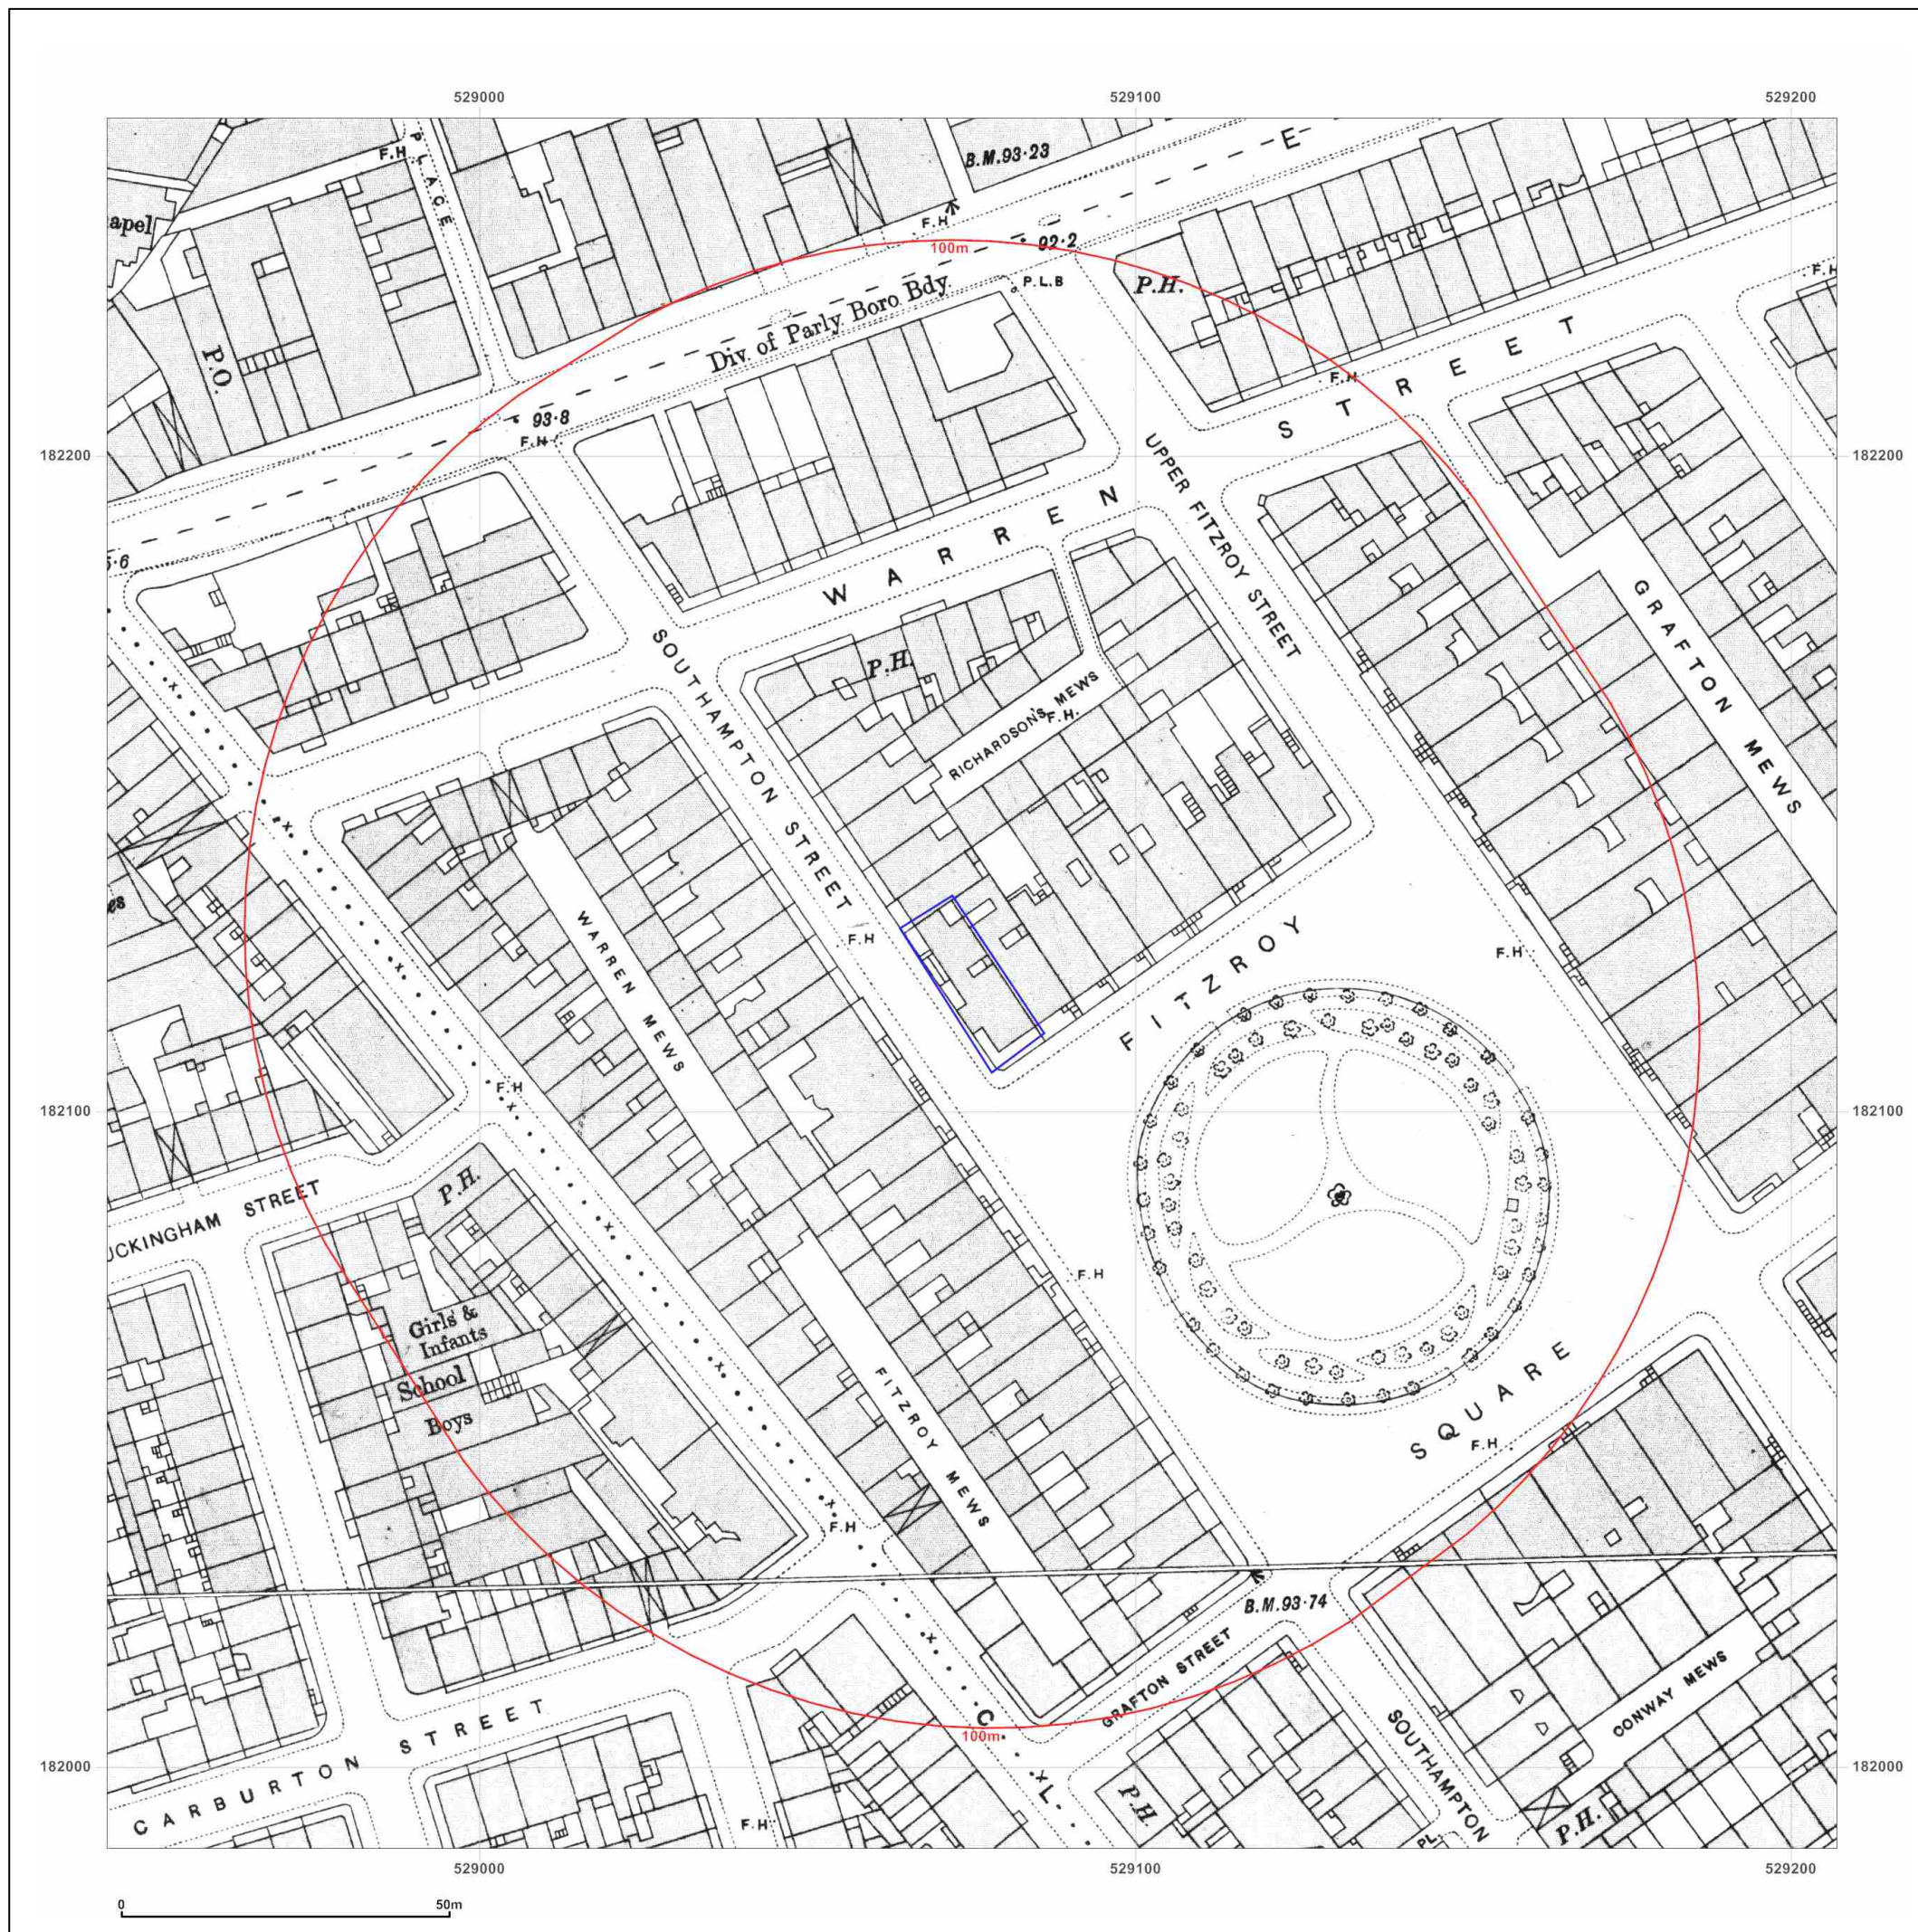

APPENDIX 3 – OS HISTORICAL MAPS

Site Details:

19, FITZROY SQUARE,
LONDON, W1T 6EQ

Client Ref: P9318J754-1
Report Ref: HMD-377-2630084
Grid Ref: 529075, 182120

Map Name: 1056 Scale Town Plan

Map date: 1872-1873

© Crown copyright and database rights 2015 Ordnance Survey 100035207

Production date: 02 December 2015

To view map legend click here [Legend](#)

Site Details:

19, FITZROY SQUARE,
LONDON, W1T 6EQ

Client Ref: P9318J754-1
Report Ref: HMD-377-2630084
Grid Ref: 529075, 182120

Map Name: 1056 Scale Town Plan

Map date: 1896

Scale: 1:1,056

Printed at: 1:1,056

Surveyed 1894
Revised N/A
Edition 1896
Copyright N/A
Levelled N/A

Surveyed 1894
Revised N/A
Edition 1896
Copyright N/A
Levelled N/A

Site Details:

19, FITZROY SQUARE,
LONDON, W1T 6EQ

Client Ref: P9318J754-1
Report Ref: HMD-377-2630084
Grid Ref: 529075, 182120

Map Name: County Series

Map date: 1896

Scale: 1:2,500

Printed at: 1:2,500

Surveyed 1896
Revised 1896
Edition N/A
Copyright N/A
Levelled N/A