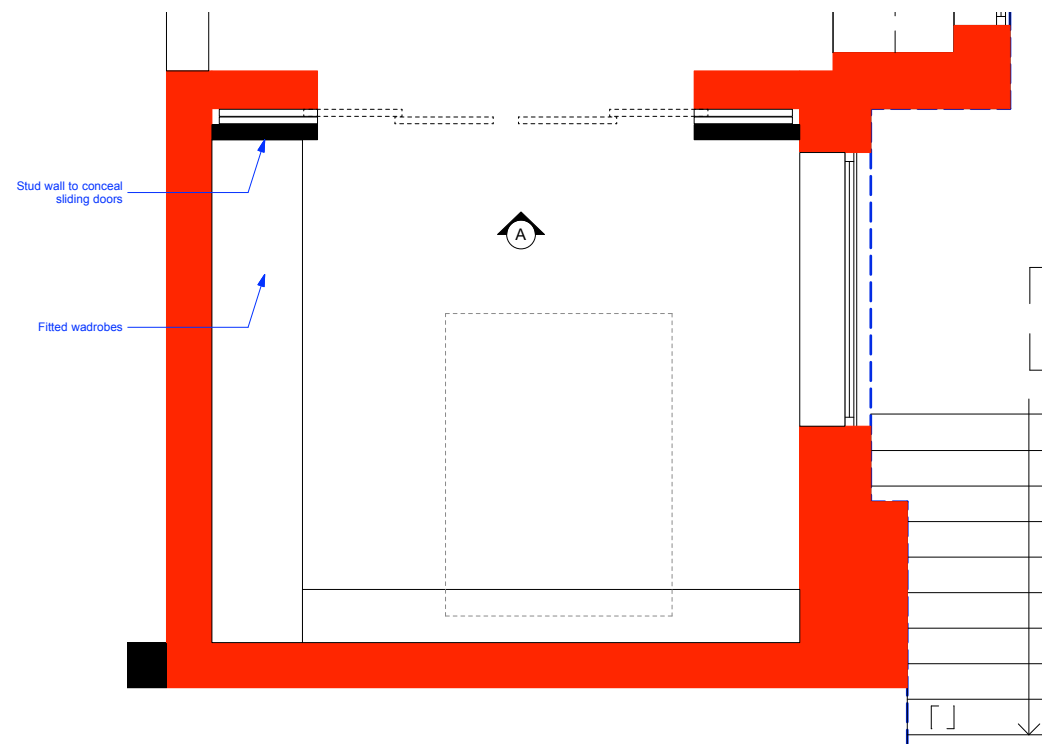

3 PLAN
Scale: 1:25

ISSUE: - DATE: 13.05.15 COMMENT: ISSUE FOR INFORMATION

CallenderHoworth		Morelands 5-23 Old Street London EC1V 9HL	T: 020 7336 8560 F: 020 7549 2152 W: www.callenderhoworth.com
Job no. 1193	Job title FLAT 1, 31 HEATH DRIVE, LONDON NW3 7SB		
Drawing no. 302	Drawing title BASEMENT SLIDING POCKET DOORS		
Scale 1:25	Size A3	Drawn KL	Revision -