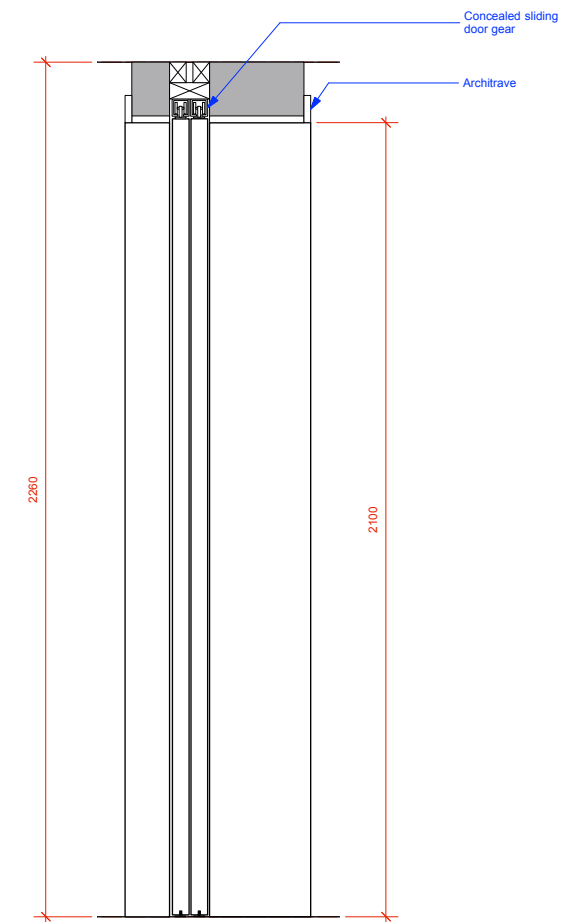

2 SECTION BB
Scale: 1:10