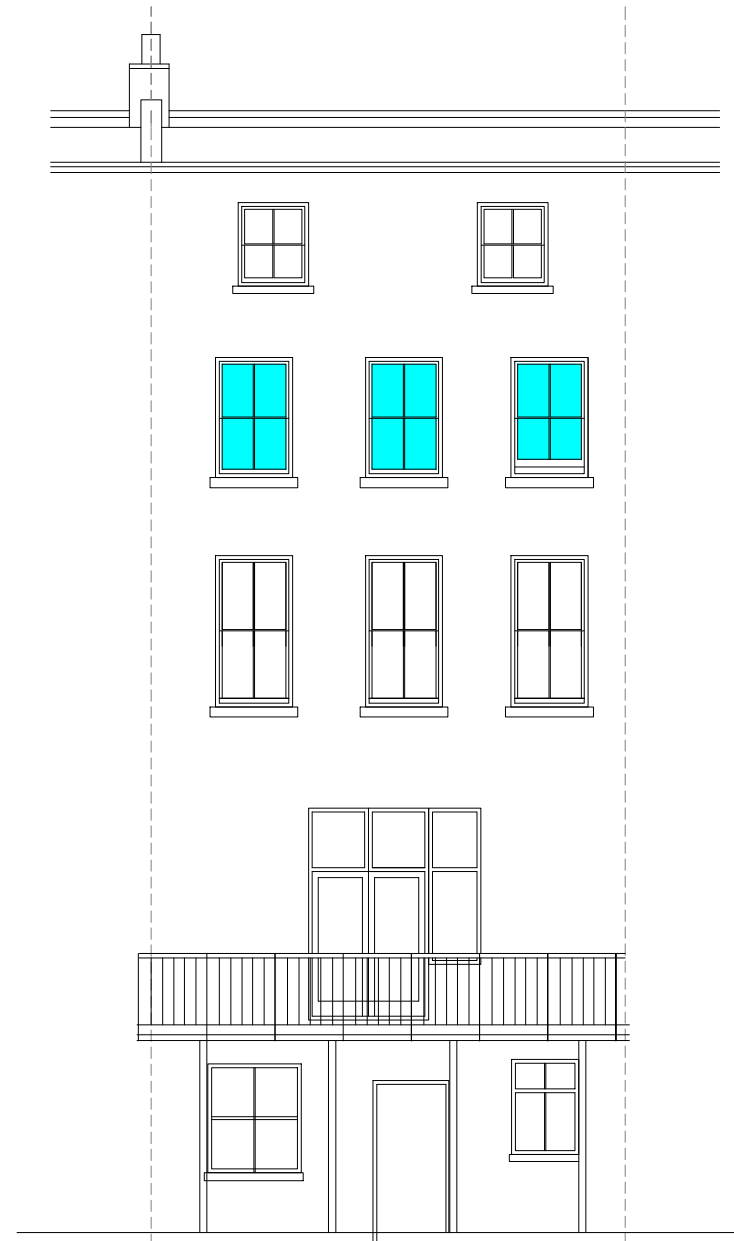

FRONT ELEVATION

0208 761 8537

NICK LESLIE
ARCHITECT

119
CASEWICK ROAD
WEST NORWOOD

m: 07936 098 390

www.nlarchitecture.com
nickleslie@talk21.com

NOTE
Flat D, second floor,
proposed
windows
timber double glazed
sash widows,
eggshell exterior
paint on timber
to match
existing.

REAR ELEVATION