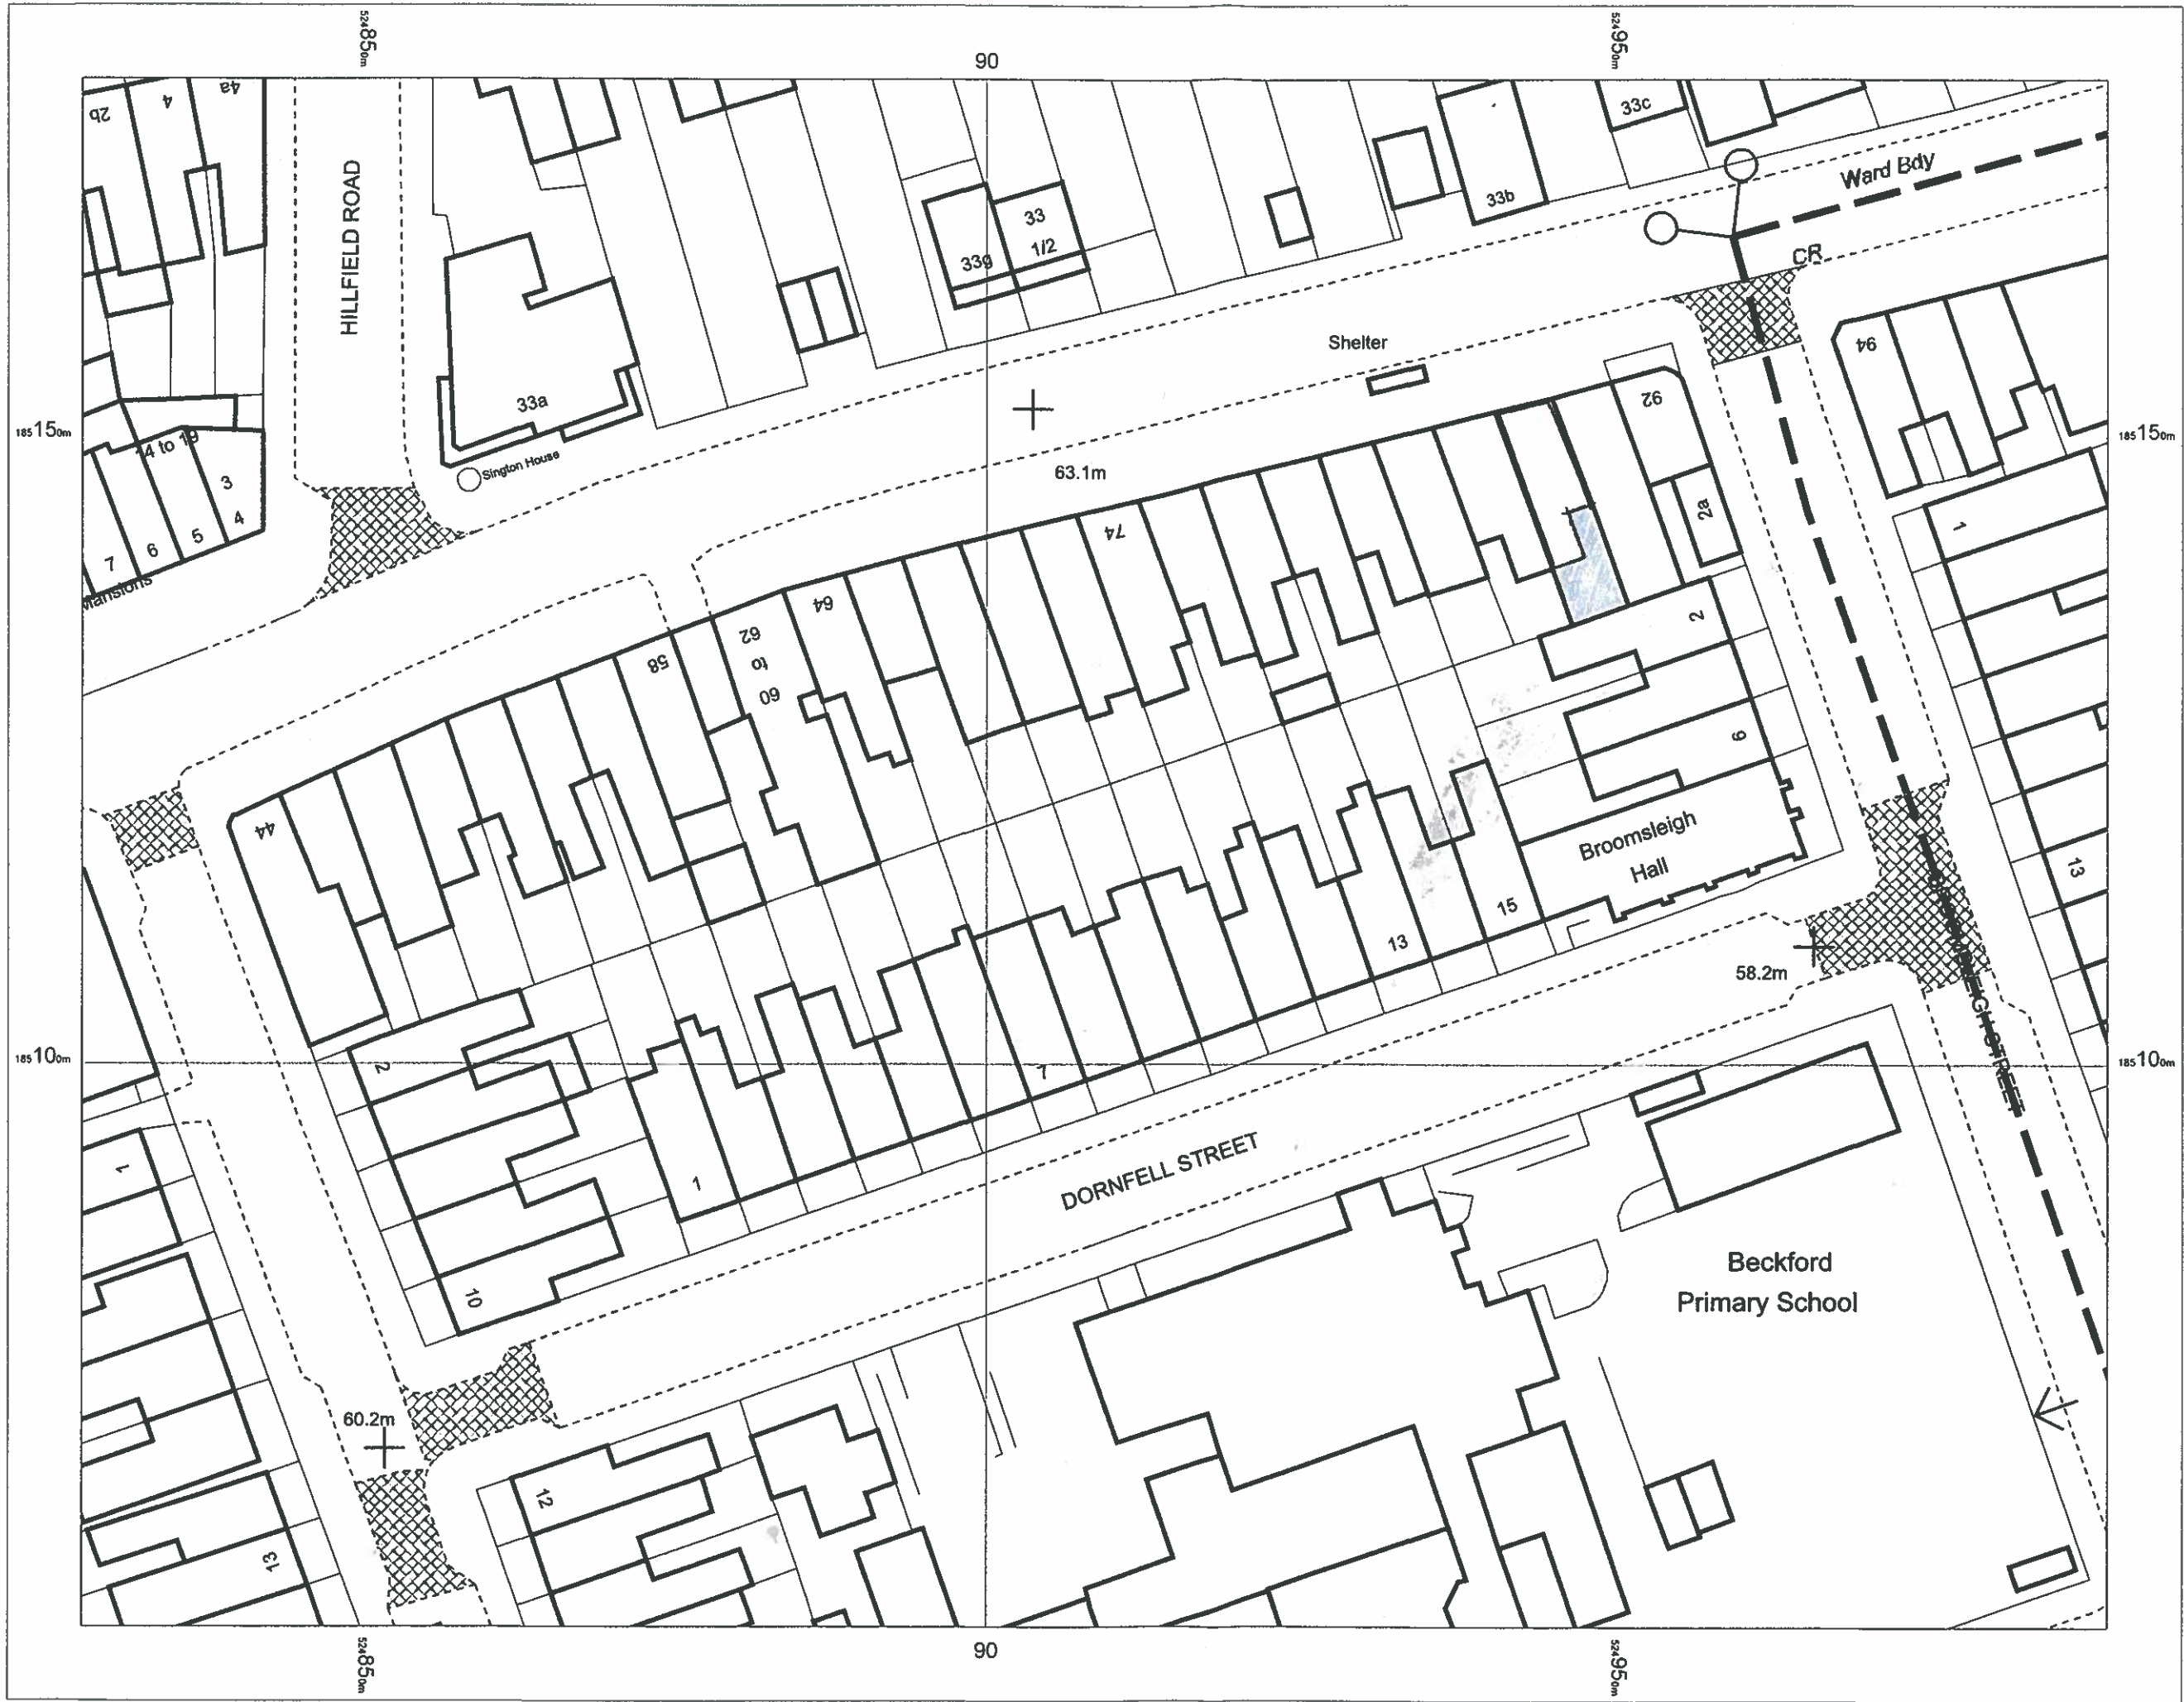

88 Mill Lane, London,
NW6

OS MasterMap 1250/2500/10000
scale
08 April 2016, ID: CM-00517972
www.centremapslive.co.uk
1:500 scale print at A3, Centre:
524909 E, 185117 N
©Crown Copyright Ordnance
Survey. Licence no. 100019980