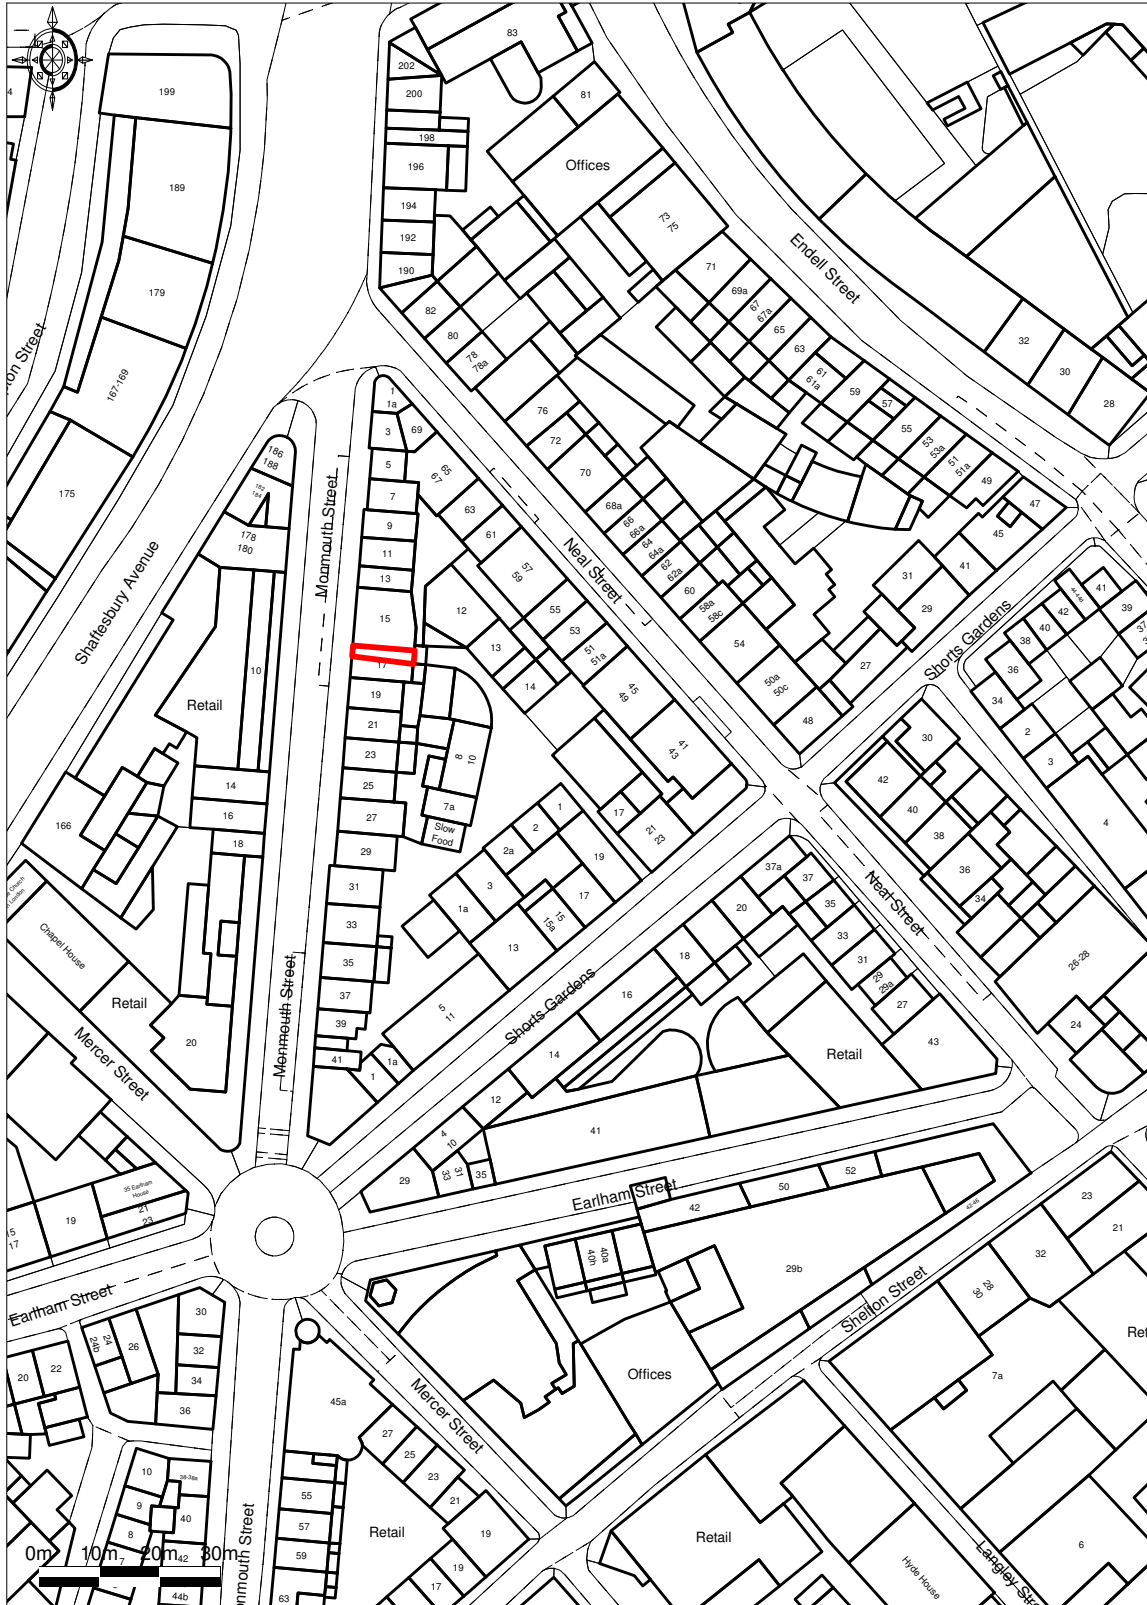

Neal's Yard Entrance, Monmouth Street, London, WC2H 9DA

Site Location Plan

ROLFE JUDD LTD, OLD CHURCH COURT, CLAYLANDS ROAD, THE OVAL, LONDON SW8 1NZ