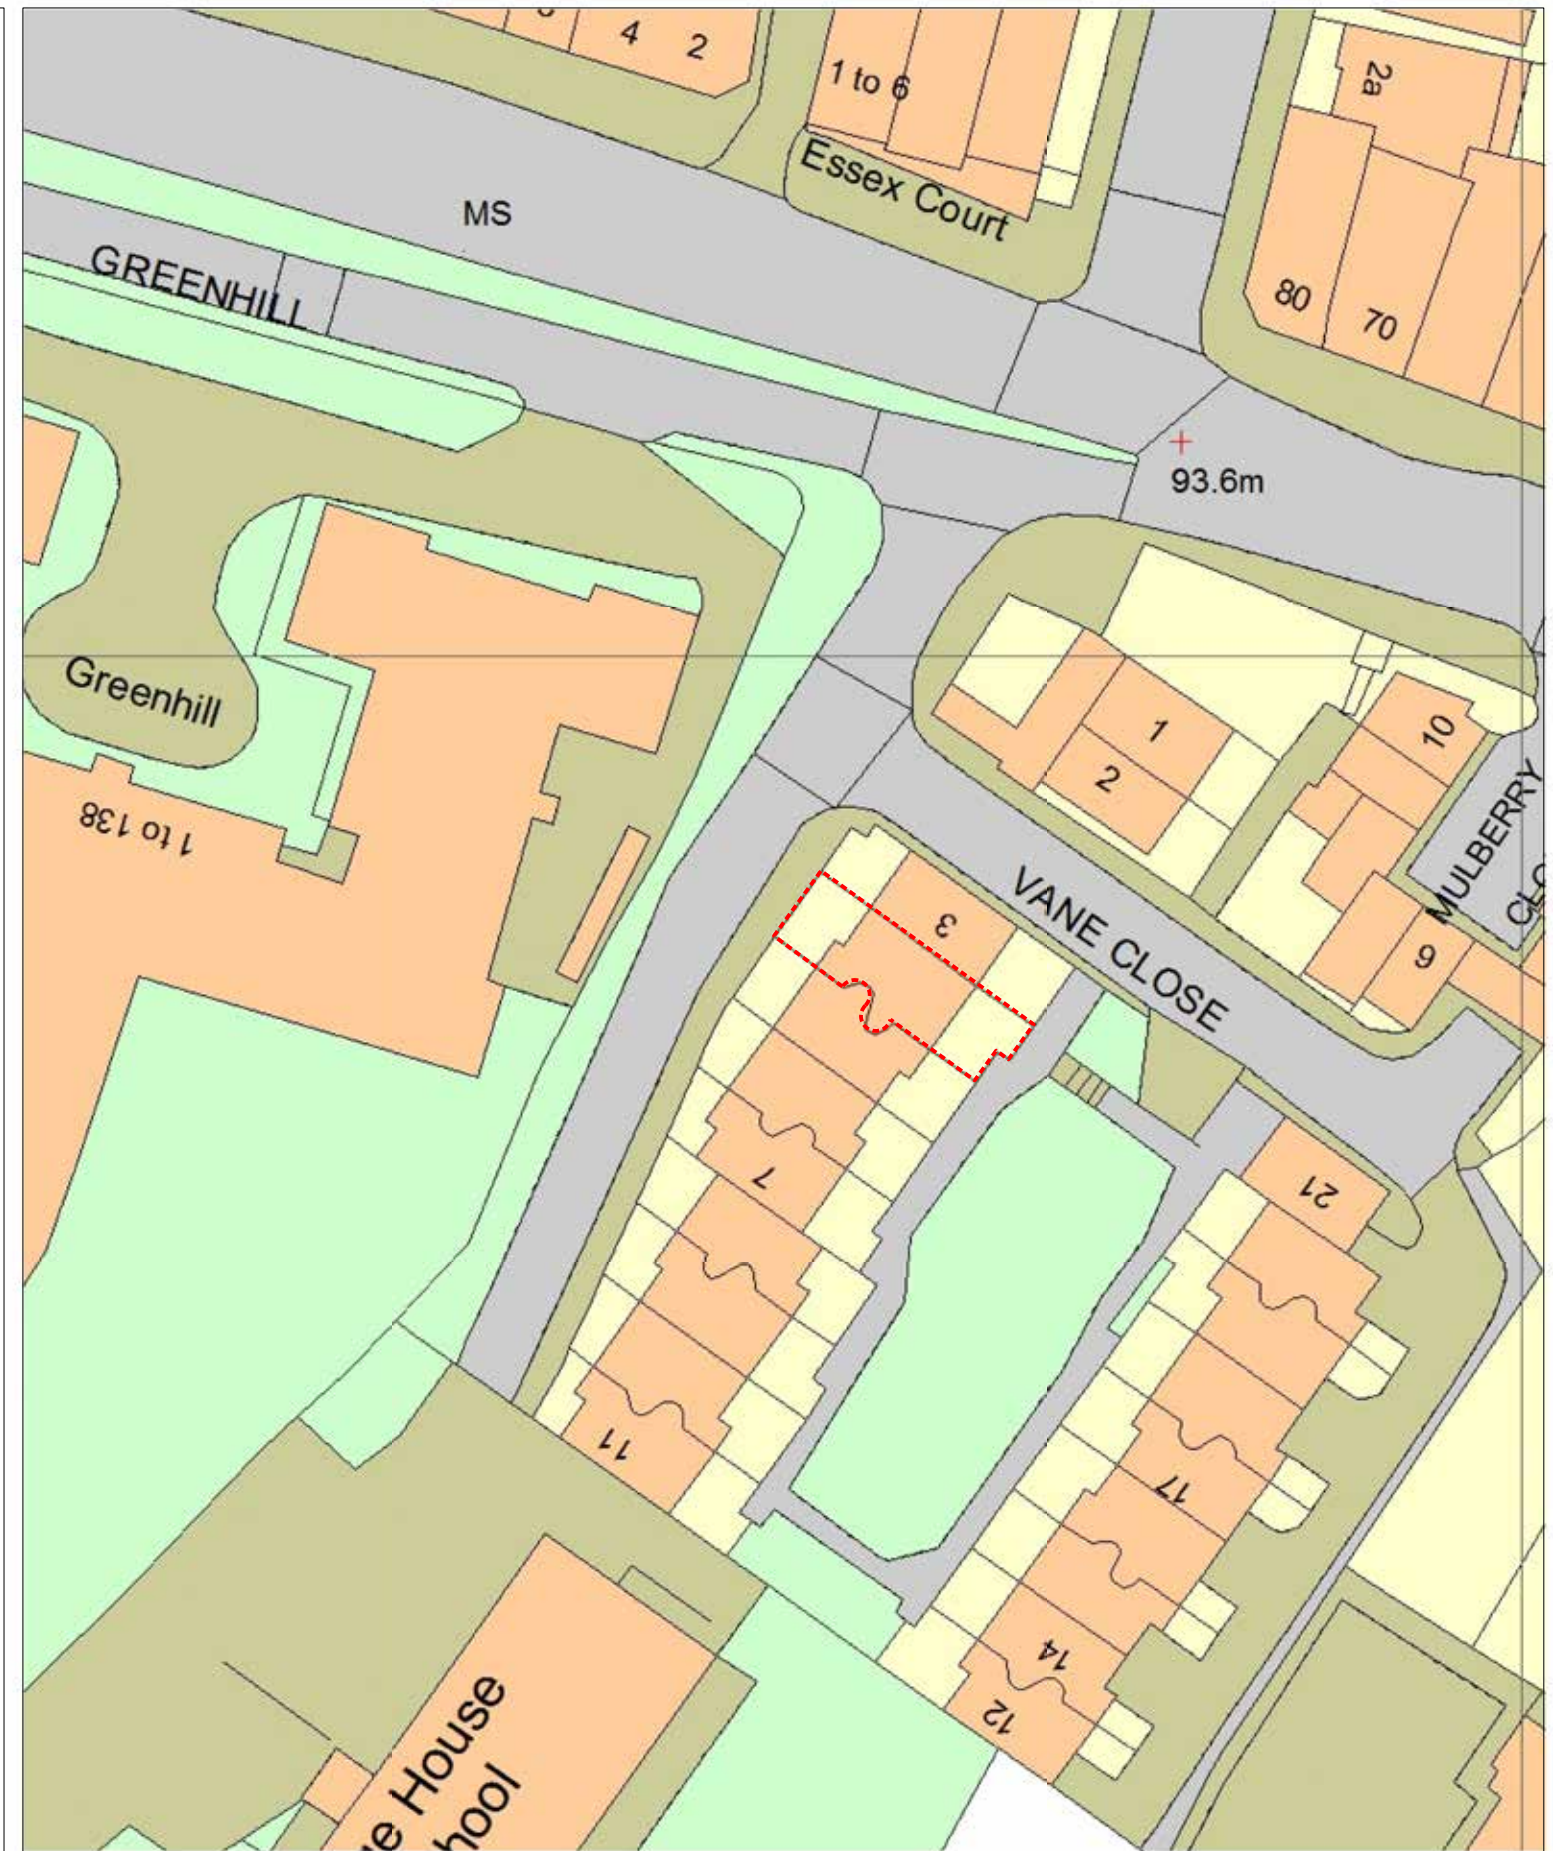

BLOCK PLAN 1:500

Rev:

JOE WRIGHT ARCHITECTS

Client: Jimeet Patel

Project: 4 Vane Close

New basement

Drawing: Existing Drawing

Title: Site and Block Plans

Scale: 1:1250 & 1:500 @ A3

Drwg No: 1604-02_LD_000

Date: 23.05.16

Rev: /