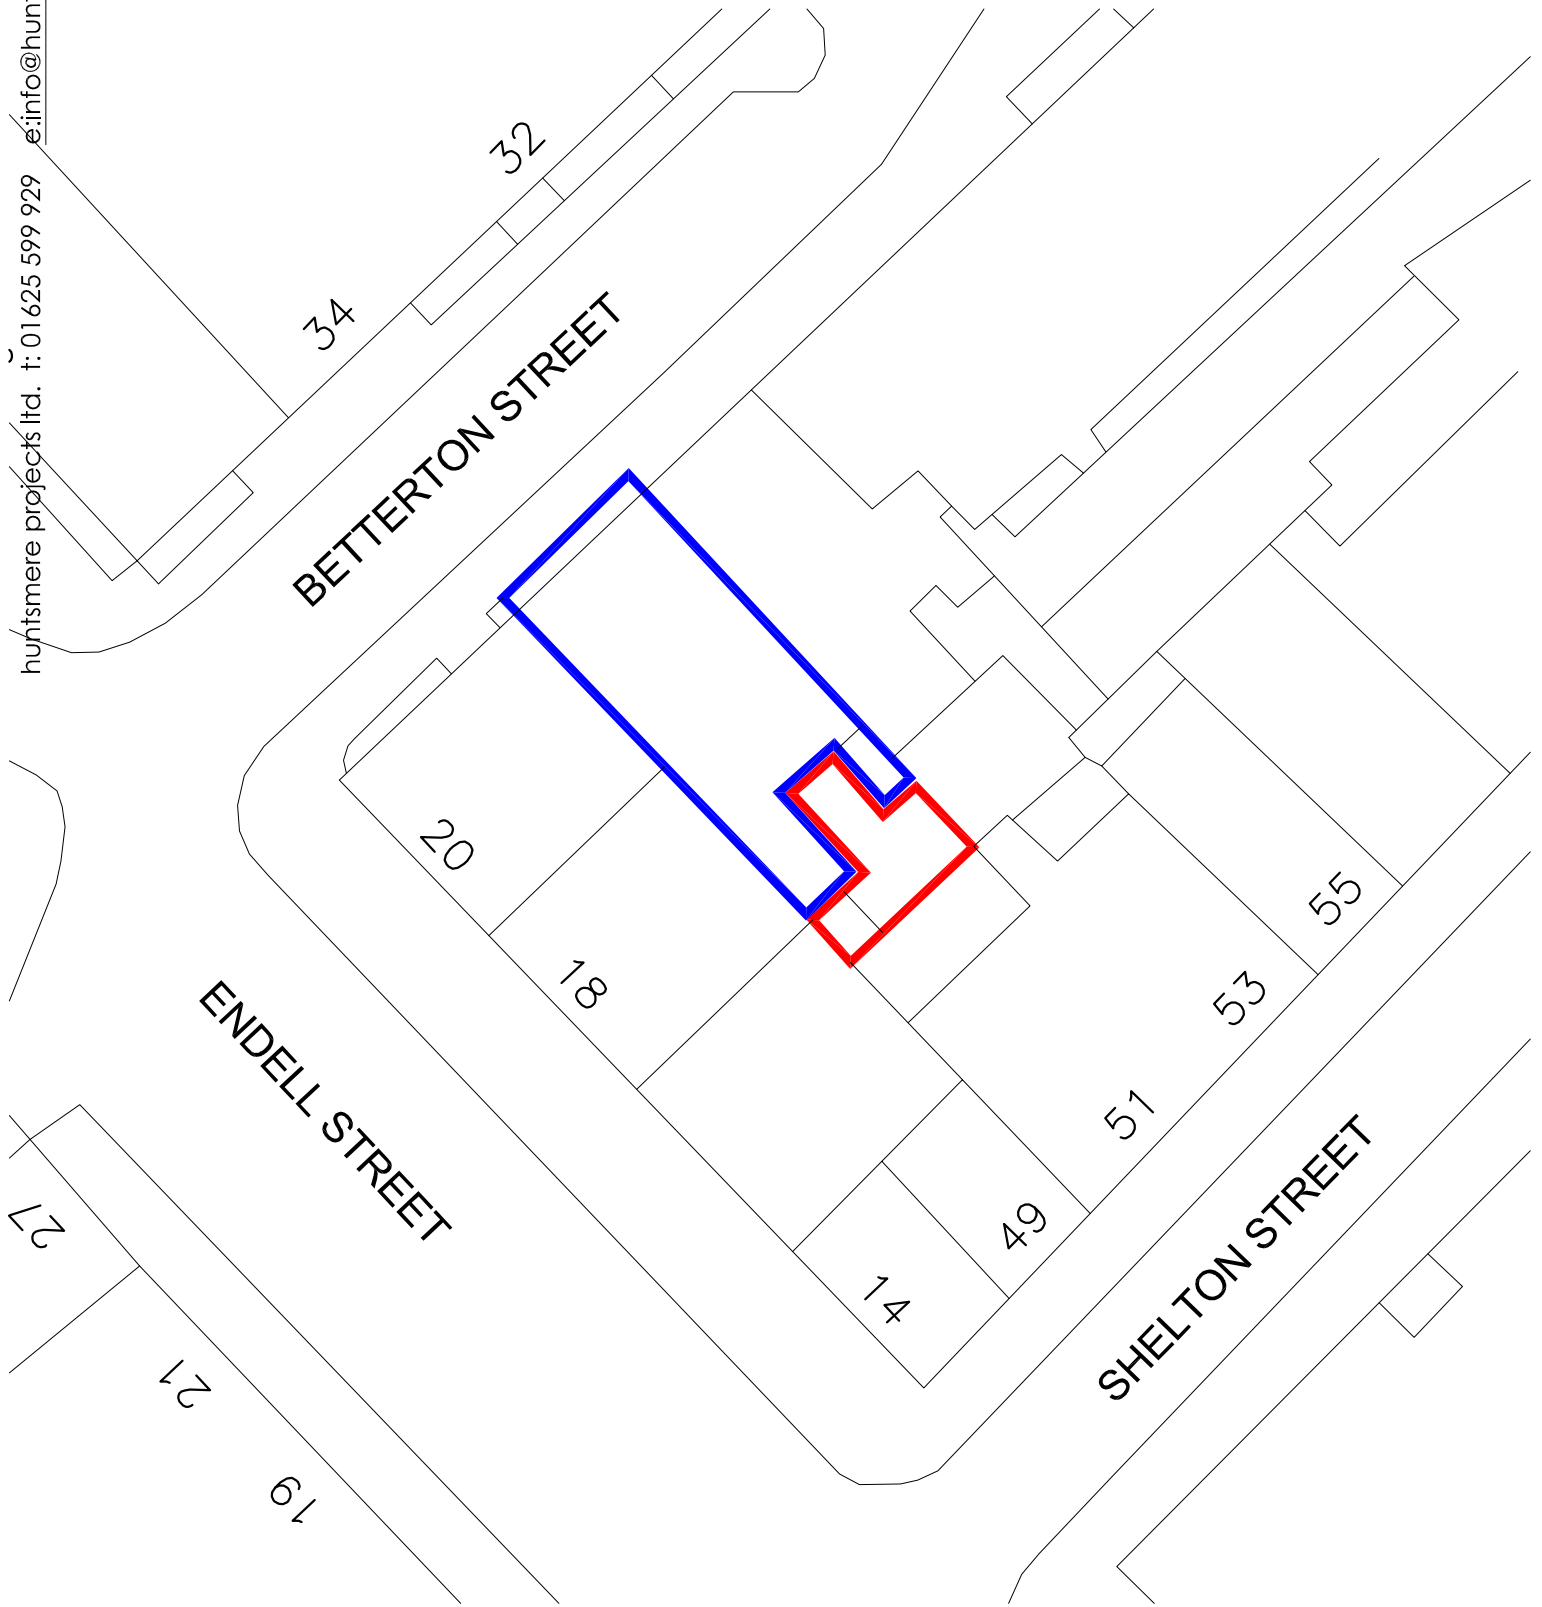

drawing status:

**Planning**

SITE LOCATION PLAN

project ref:	62
project client:	Huntsmere Projects
project name:	33 Betterton Street, Covent Garden
drawing number:	11
drawing title:	SITE LOCATION PLAN
drawing scale:	1:250