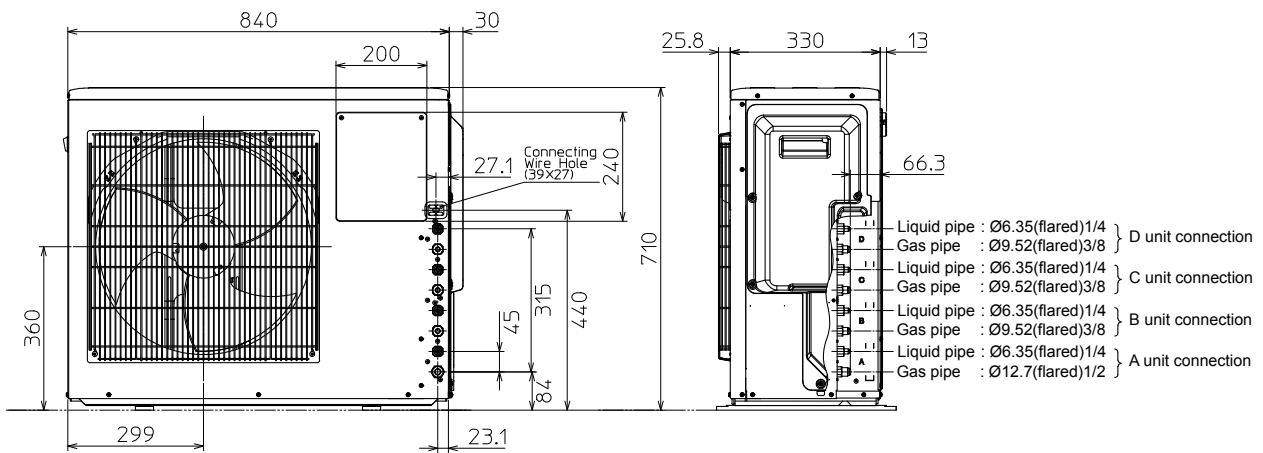

MXZ-4D72VA

OUTDOOR UNIT

Unit: mm

1. Installation space

Note : Leave front and both sides free of obstruction.

Note : Leave front and overhead free of obstruction.

Note : Leave rear, overhead and both sides free of obstruction.

2. Service space