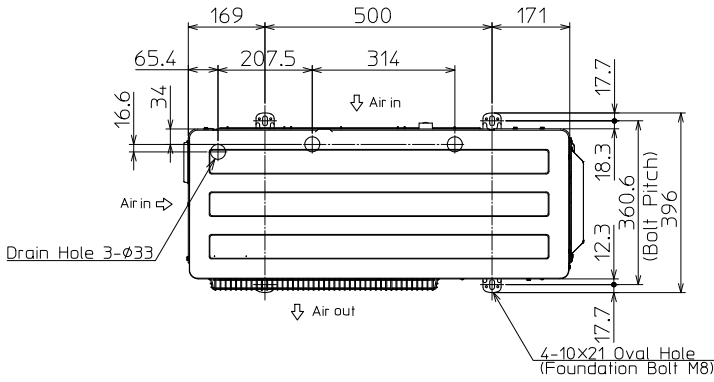

MXZ-4D72VA

OUTDOOR UNIT

Unit: mm

1. Installation space

Note : Leave front and both sides free of obstruction.

Note : Leave front and overhead free of obstruction.

Note : Leave rear, overhead and both sides free of obstruction.