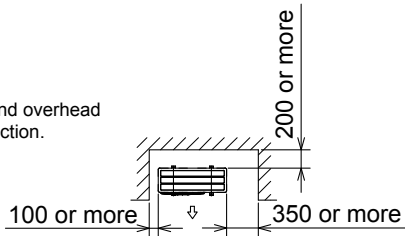

MXZ-4D72VA

OUTDOOR UNIT

Unit: mm

1. Installation space

Note : Leave front and both sides free of obstruction.

Note : Leave front and overhead free of obstruction.

Note : Leave rear, overhead and both sides free of obstruction.