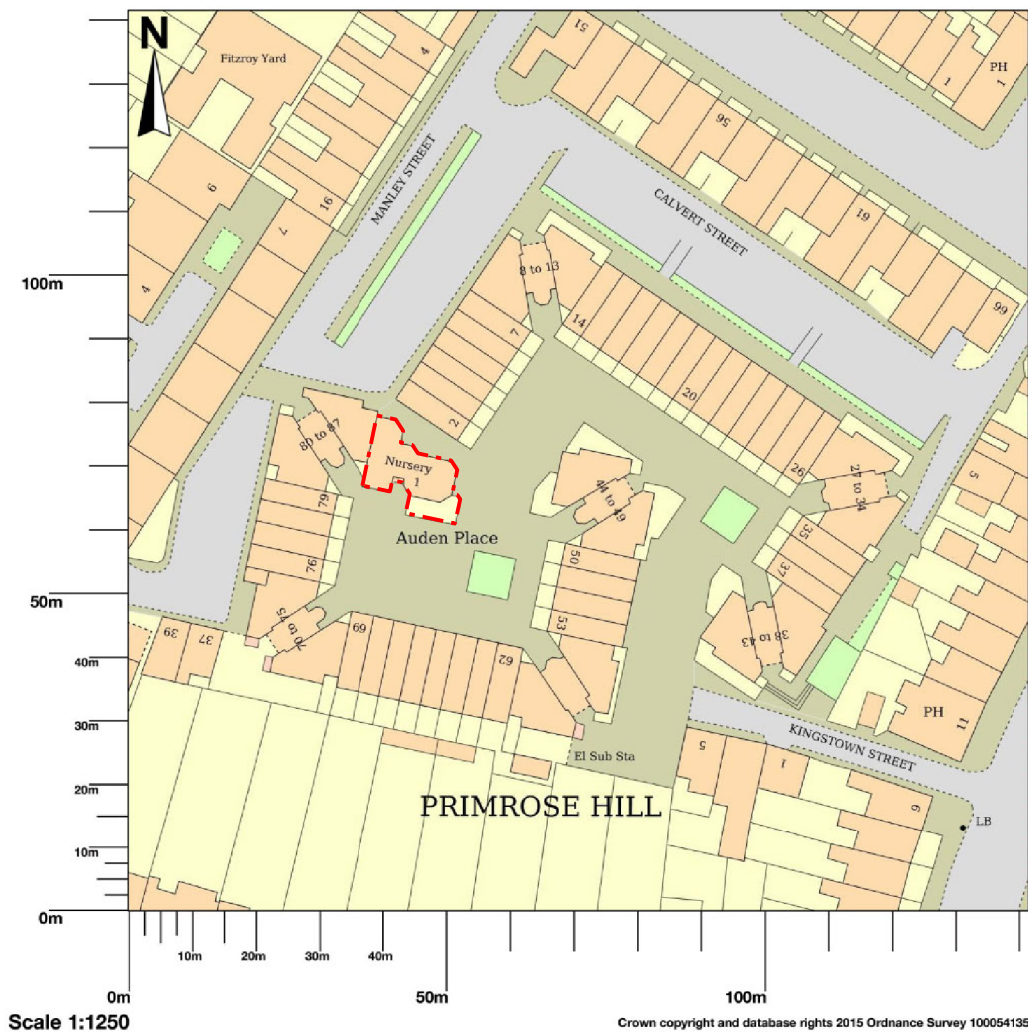

Auden Place Nursery, 1 Auden Place, London, NW1 8NA

Map shows area bounded by: 528089.3,183801.3,528230.7,183942.7 (at a scale of 1:1250) The representation of a road, track or path is no evidence of a right of way. The representation of features as lines is no evidence of a property boundary.

Produced on 25 September 2015 from the Ordnance Survey National Geographic Database and incorporating surveyed revision available at this date. Reproduction in whole or part is prohibited without the prior permission of Ordnance Survey. © Crown copyright 2015. Supplied by UKPlanningMaps.com a licensed Ordnance Survey partner (100054135). Unique plan reference: p2b/56871/79458