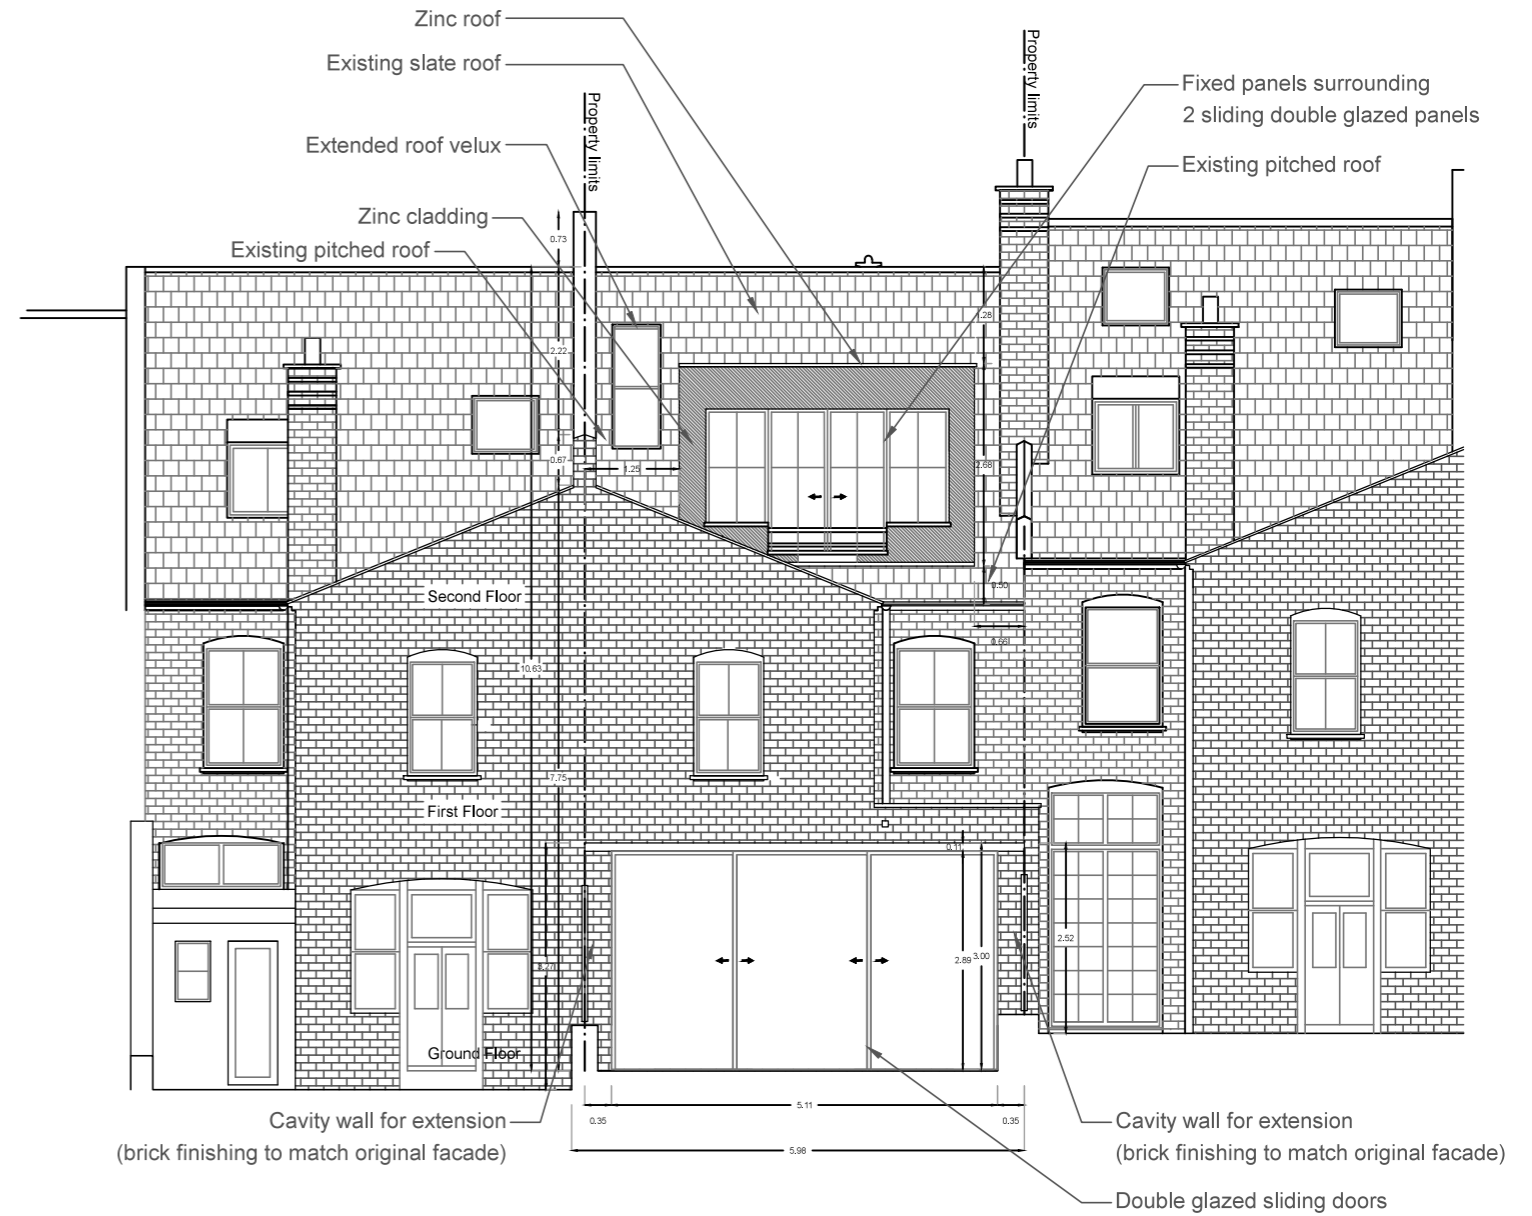

Front facade

Rear facade

13 Chester Road - LONDON - N19 5DE		code affaire	LGBP
phase	file info	design	date
PP	MEP-CHESTER PROJECT_2.dwg	AMOS	24 03 16
		index number	. - A

annotations		date	01 03 16
Creation of document		date	18 05 16
Modification		date	
		date	

<p><b>A3 landscape</b>  <b>Front &amp; rear Elevations</b>  Proposed</p>	scale	1/100 in A3
	page	24 / 33

13 Chester Road - LONDON - N19 5DE

phase file info  
**PP** MEP-CHESTER PROJECT\_2.dwg

design date  
**AMOS 24 03 16**

code affaire  
**LGBP**  
 index number  
**. - A**

annotations  
 Creation of document date 01/03/16  
 Modification date 18/05/16  
 date  
 date

**A3 landscape**  
**Rear Elevation**  
 Proposed

scale  
**1/50** in A3  
 page  
**26 / 33**