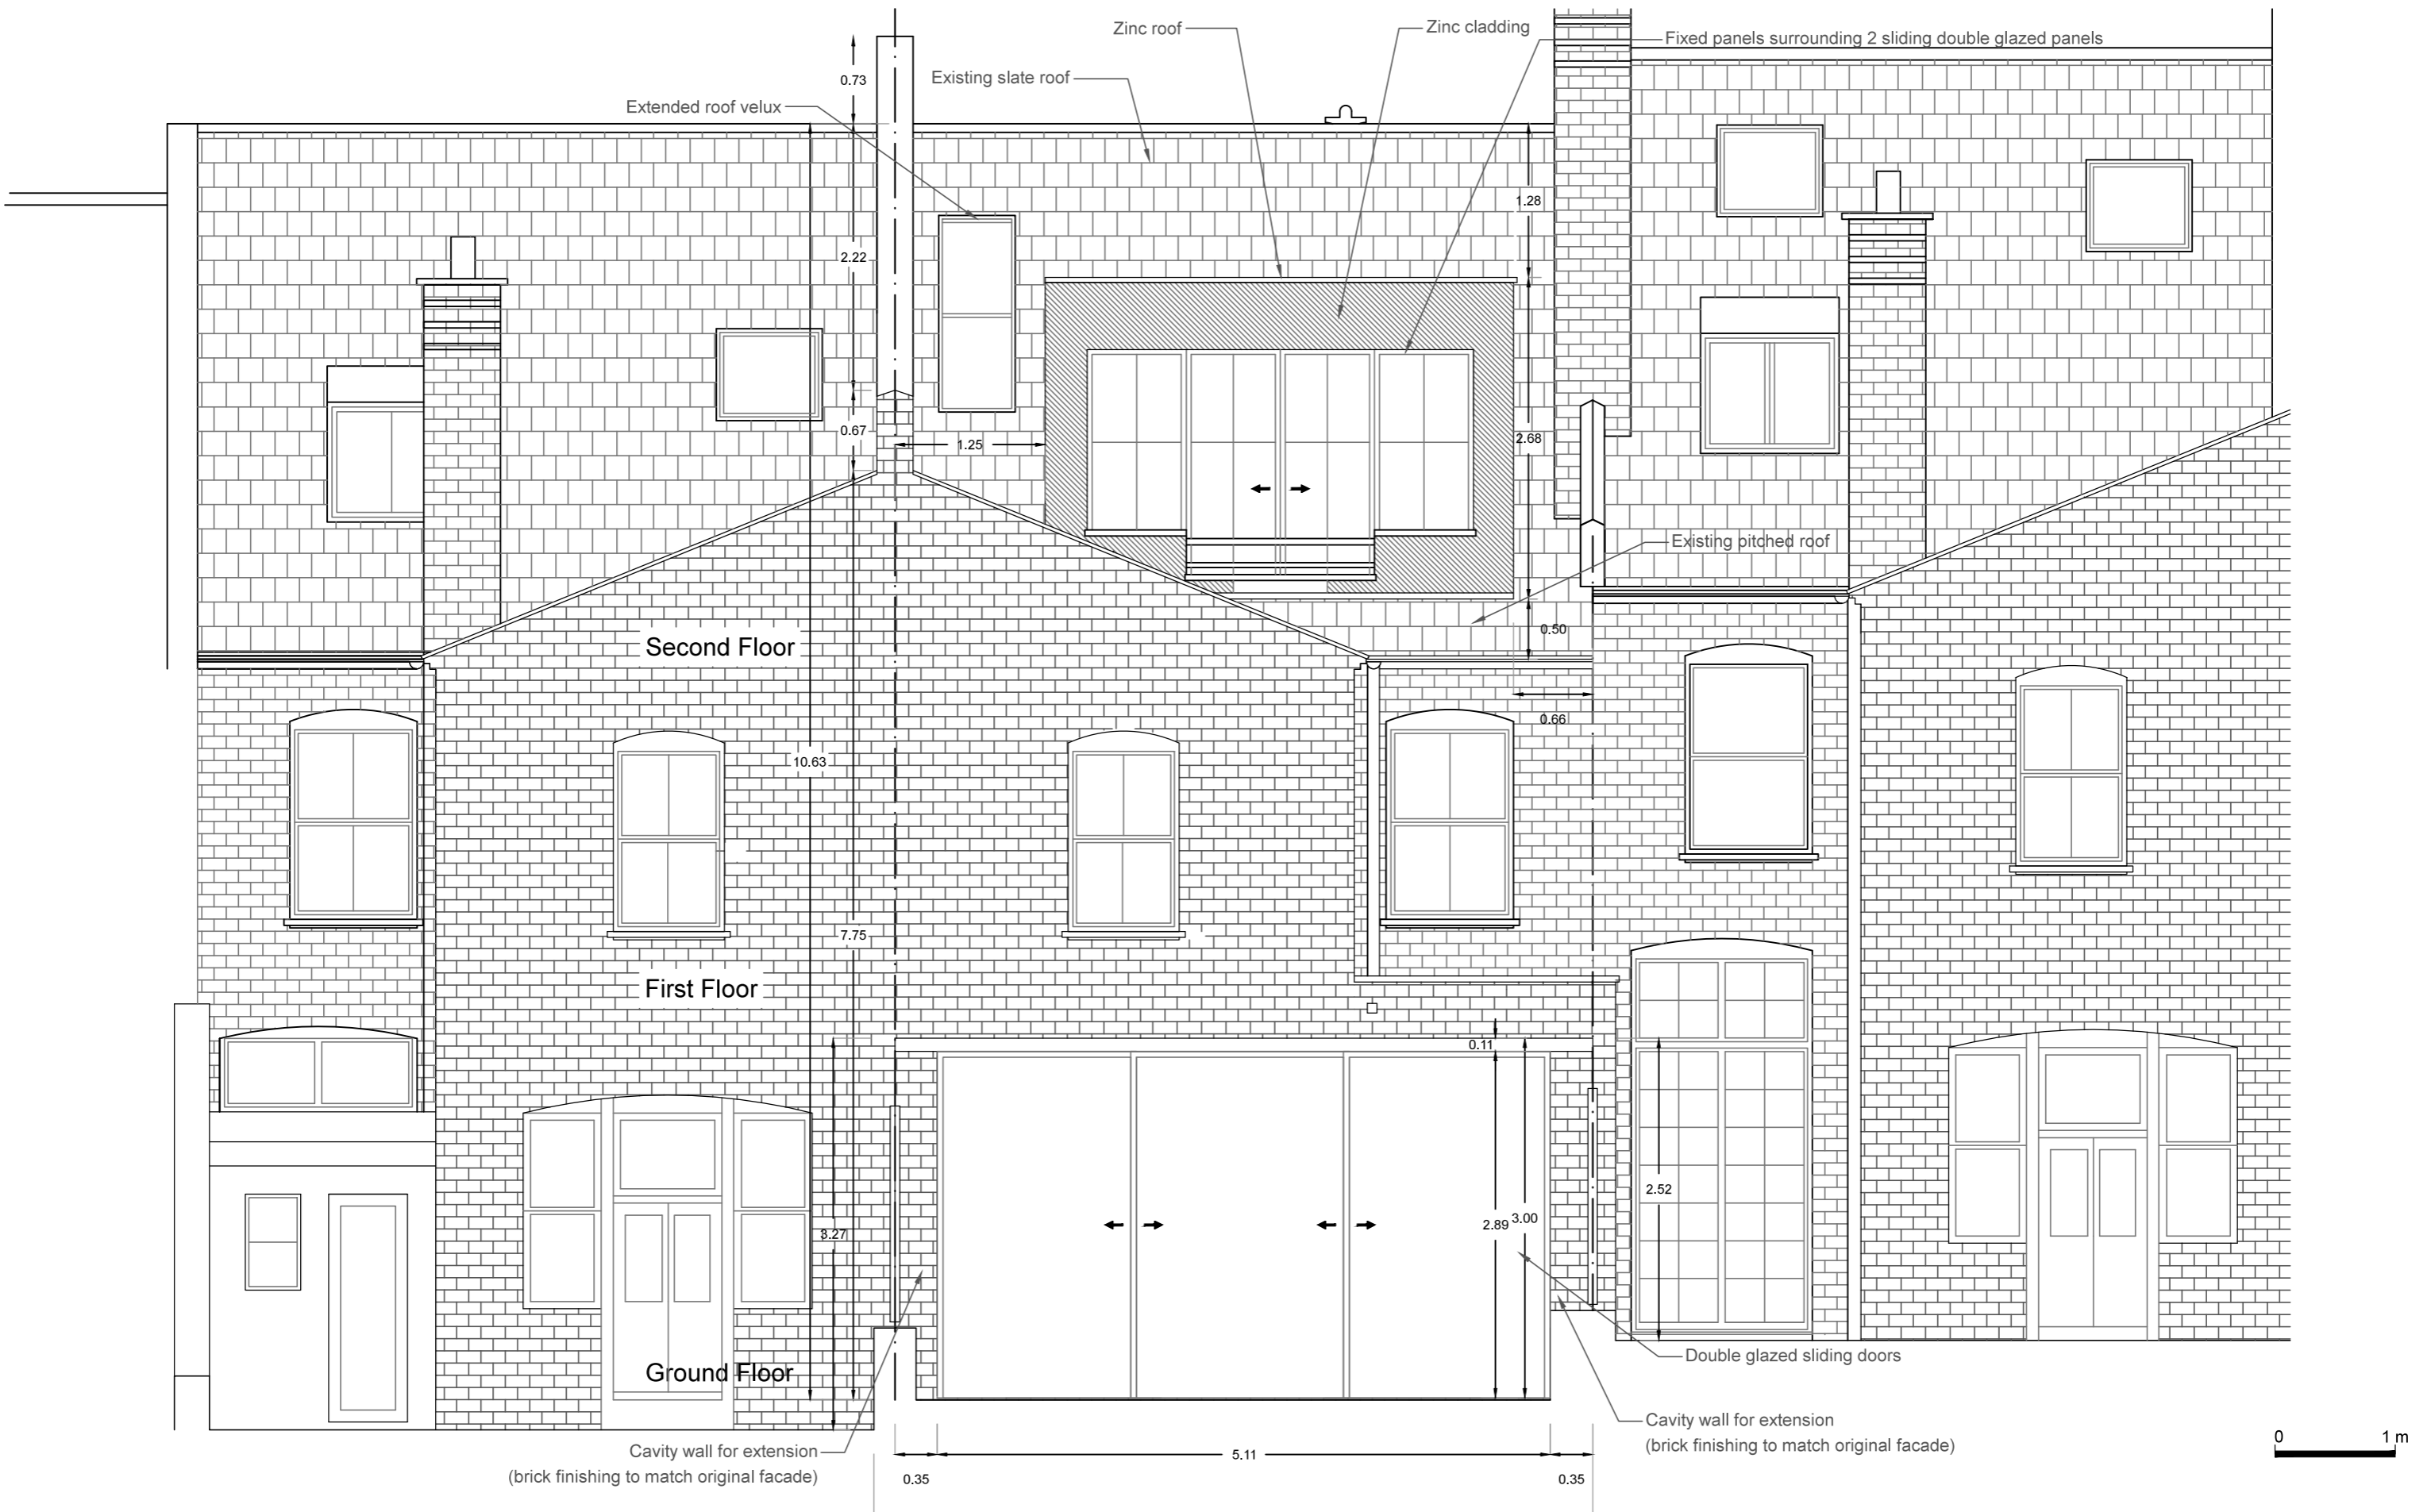

Front facade

Rear facade

13 Chester Road - LONDON - N19 5DE		code affaire	LGBP
phase	file info	design	date
PP	MEP-CHESTER PROJECT_2.dwg	AMOS	24 03 16
		index number	. - A

annotations		date	01 03 16
Creation of document		date	18 05 16
Modification		date	
		date	

<p><b>A3 landscape</b>  <b>Front &amp; rear Elevations</b>  Proposed</p>	scale	1/100 in A3
	page	24 / 33

13 Chester Road - LONDON - N19 5DE

phase file info  
**PP** MEP-CHESTER PROJECT\_2.dwg

design date  
**AMOS 24 03 16**

code affaire  
**LGBP**  
 index number  
**. - A**

annotations  
 Creation of document date 01/03/16  
 Modification date 18/05/16  
 date  
 date

**A3 landscape**  
**Rear Elevation**  
 Proposed

scale  
**1/50** in A3  
 page  
**26 / 33**