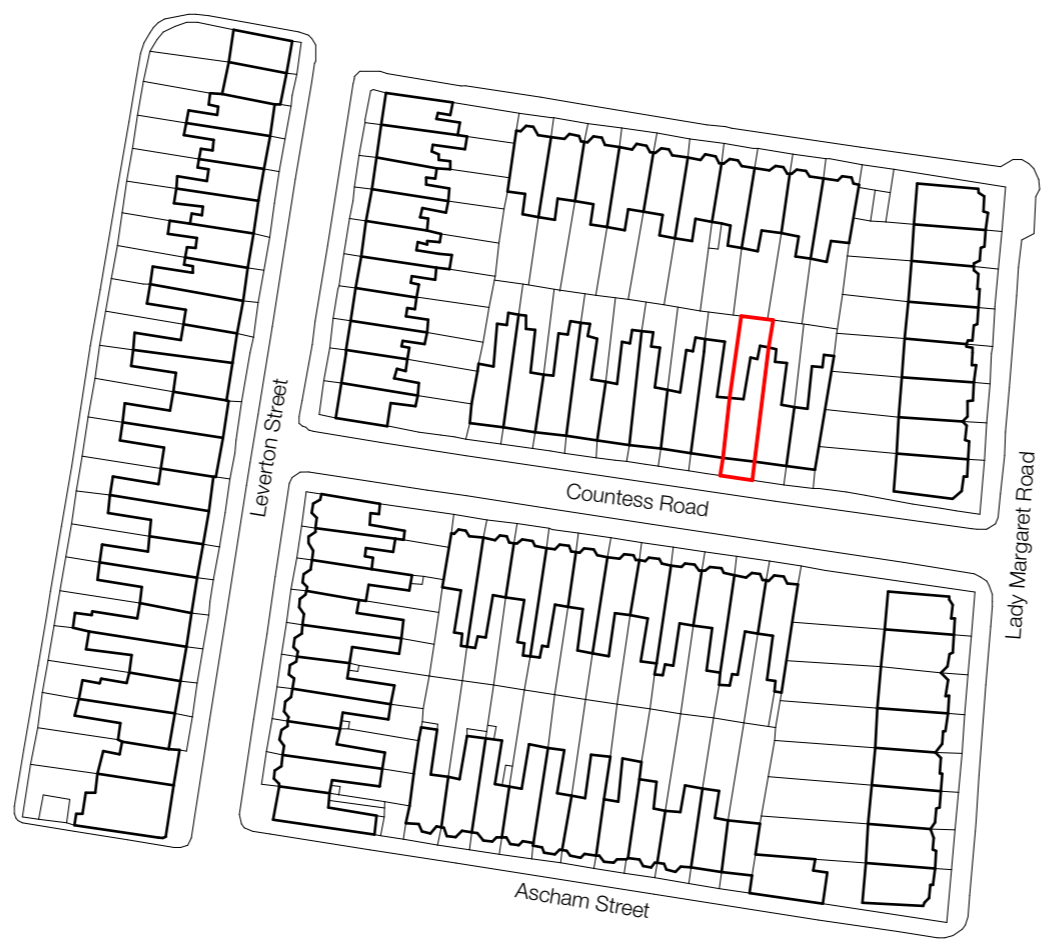

Project
 17 Countess Road, NW5 2NS

Job Code
 CNT

Document Ref.
 GA-03-0005

Title
 Existing

Issued for
Planning

Drawn AVT Checked SRH Scale 1:1250 @ A3

Legend
 ——— Property Boundary

N

 Revision Date Description

Site Location Plan 1:1250

RISE

25 lonsdale road
 queen's park
 london NW6 6RA

+44 20 32 90 10 03
 mail@risedesigstudio.co.uk
 www.risedesignstudio.co.uk