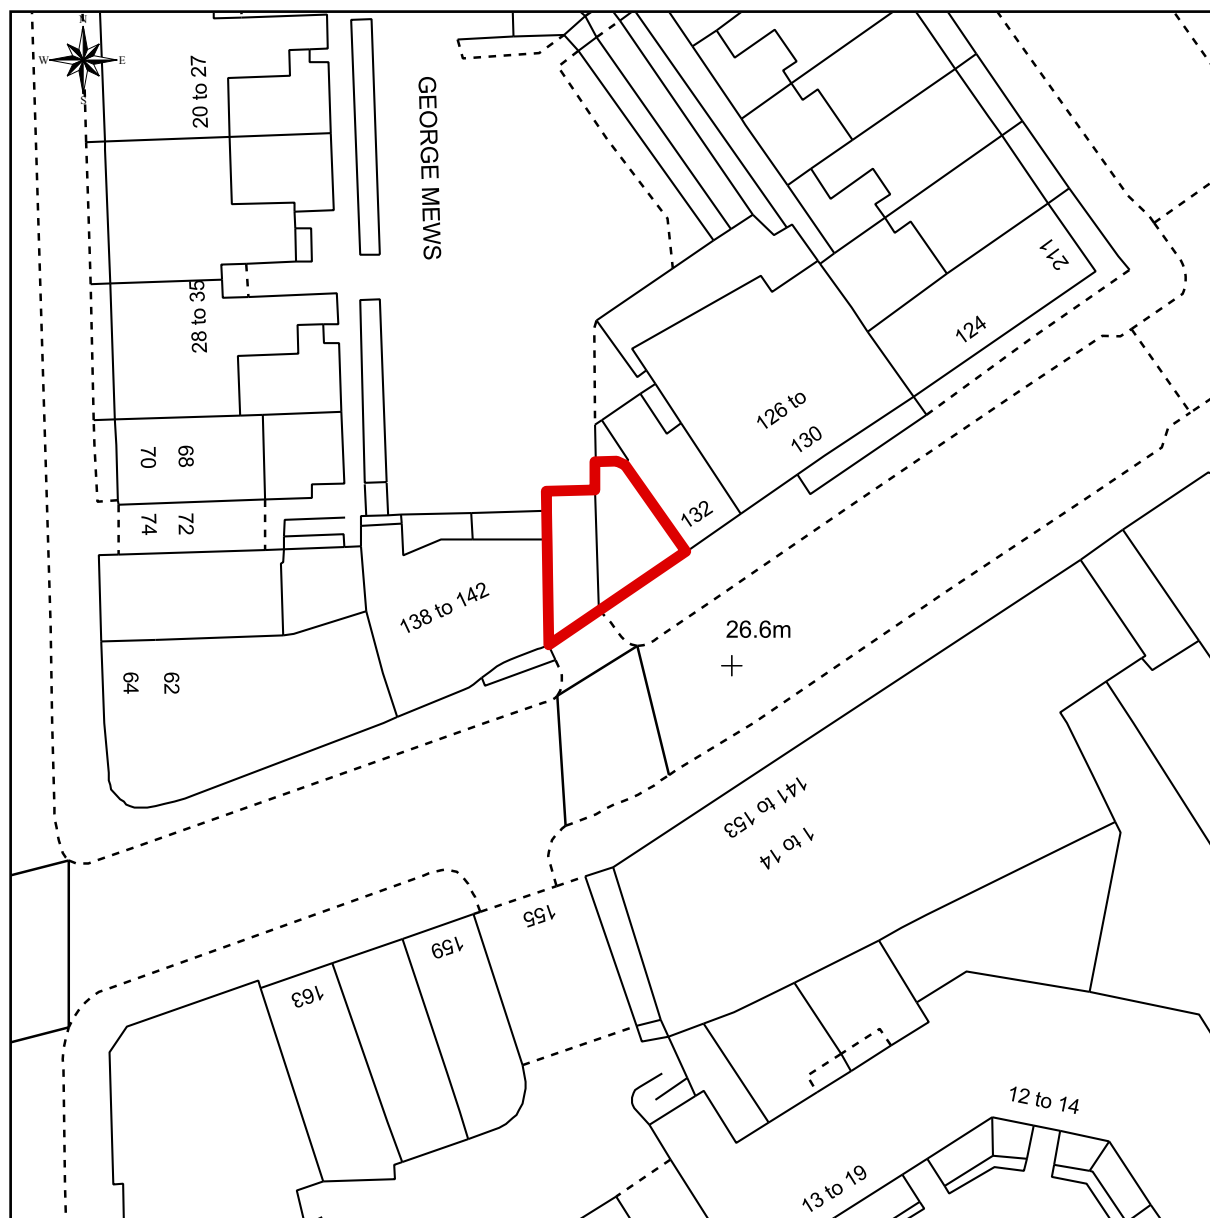

136 Drummond Street, London NW1 2PA Location Plan. Marked in red

This Plan includes the following Licensed Data: OS MasterMap, Black and White Site Plan/Block Plan by the Ordnance Survey National Geographic Database and incorporating surveyed revision available at the date of production. Reproduction in whole or in part is prohibited without the prior permission of Ordnance Survey. The representation of a road, track or path is no evidence of a right of way. The representation of features, as lines is no evidence of a property boundary. © Crown copyright and database rights, 2016. Ordnance Survey 0100031673

0m 5m 10m 15m 20m 25m 30m 35m 40m

Scale: 1:500, paper size: A4