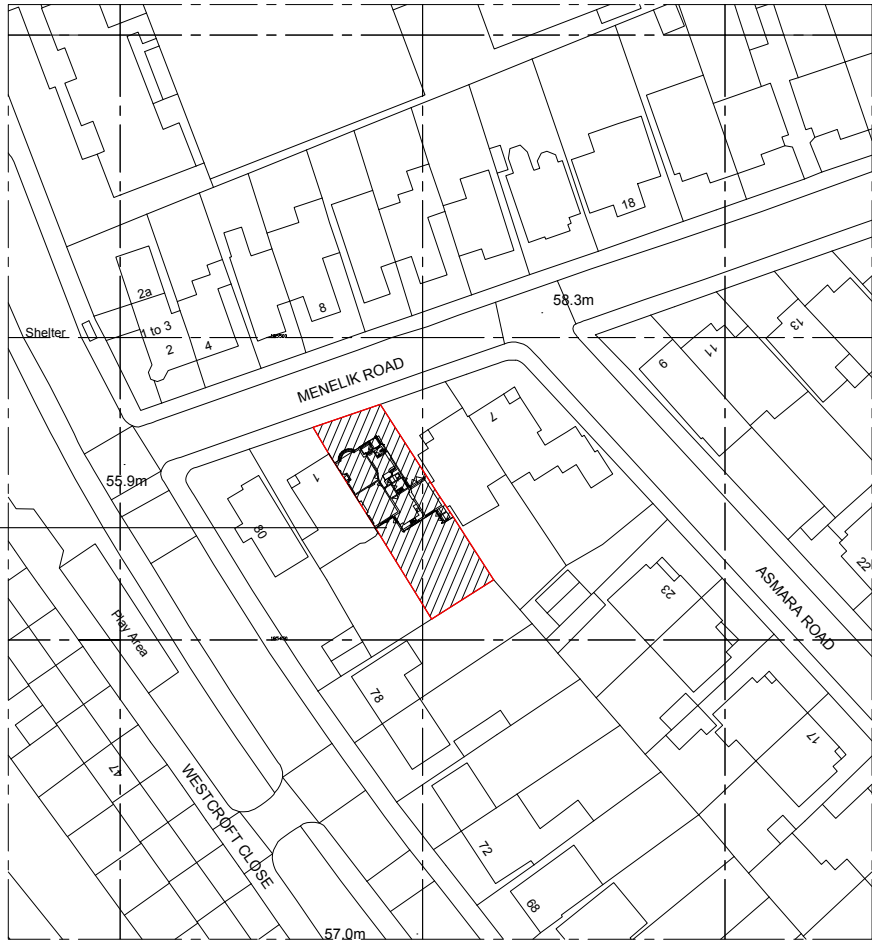

SITE OF APPLICATION
OUTLINED IN RED

Ordnance Survey, (c) Crown Copyright 2016. All rights reserved. Licence number 100022432

LOCATION PLAN

SCALE 1:1250

AERIAL VIEW

(APPLICATION SITE
OUTLINED IN RED)

REV DESCRIPTION DATE