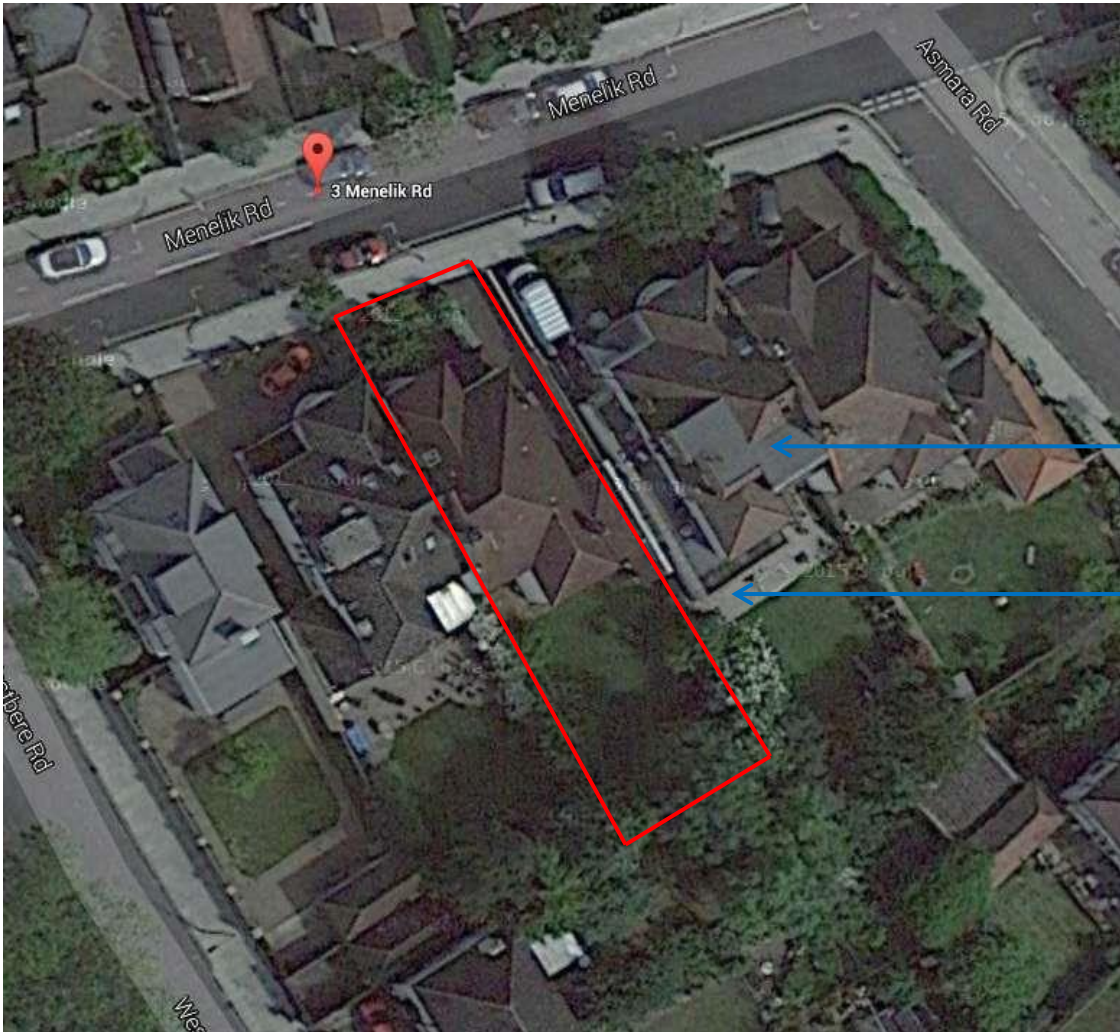

# 3 MENELIK ROAD, NW2 3RS

May, 2016

Prepared by  
GMA Architecture

UK House  
82 Heath Road  
Twickenham  
TW1 4BA

[www.gmaarchitecture.co.uk](http://www.gmaarchitecture.co.uk)

**RECENT**  
MANSARD  
EXTENSIONS  
TO No.5

**RECENT**  
GROUND  
FLOOR  
EXTENSIONS  
TO No.5

AREA VIEW

STREET VIEW No1

STREET VIEW No2

STREET VIEW No3

FRONT ELEVATION

REAR ELEVATION