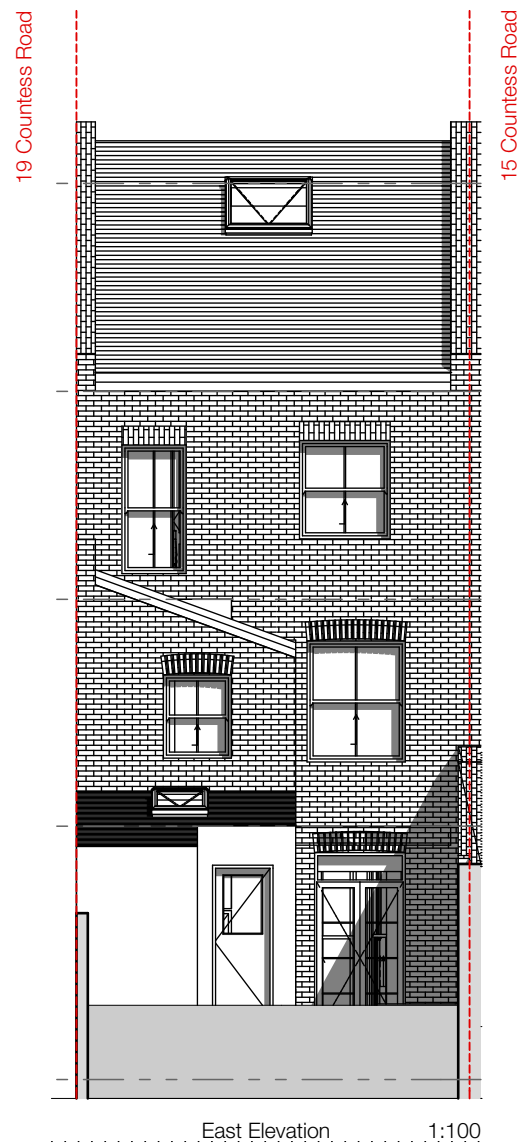

Project
 17 Countess Road, NW5 2NS

Job Code
 CNT

Document Ref.
 GA-03-0020

Title
 Existing
 East Elevation, West Elevation

Issued for
Planning

Drawn AVT Checked SRH Scale 1:100 @ A3

Legend
 - - - - - Property Boundary

Revision	Date	Description
A	01/01/15	Revised

East Elevation 1:100

West Elevation 1:100

RISE

25 lonsdale road
 queen's park
 london NW6 6RA

+44 20 32 90 10 03
 mail@risedesignstudio.co.uk
 www.risedesignstudio.co.uk