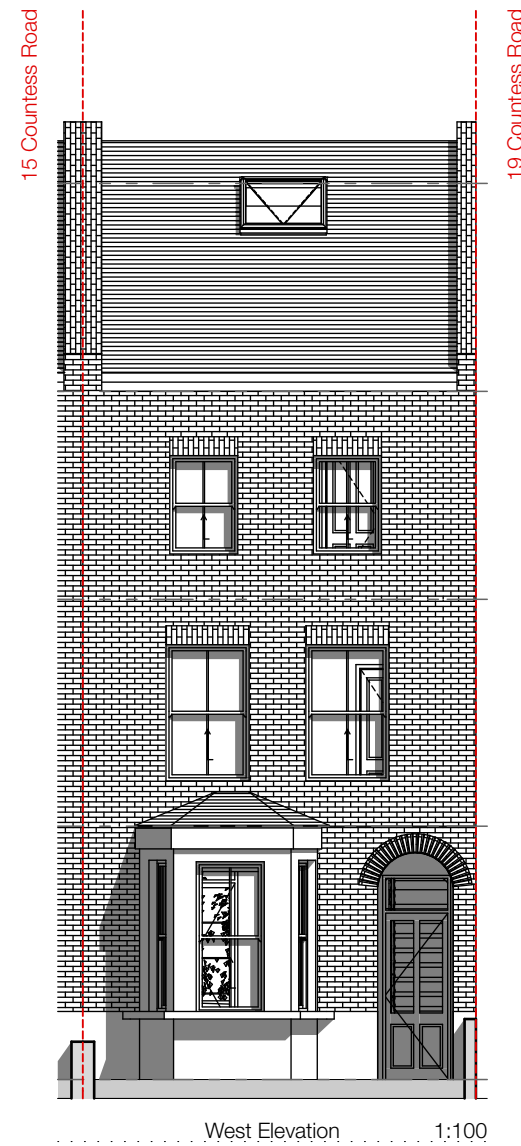

Project
 17 Countess Road, NW5 2NS

Job Code
 CNT

Document Ref.
 GA-03-0020

Title
 Existing
 East Elevation, West Elevation

Issued for
Planning

Drawn AVT Checked SRH Scale 1:100 @ A3

Legend
 - - - - - Property Boundary

Revision	Date	Description
A	01/01/15	Revised

East Elevation 1:100

West Elevation 1:100

RISE

25 lonsdale road
 queen's park
 london NW6 6RA

+44 20 32 90 10 03
 mail@risedesignstudio.co.uk
 www.risedesignstudio.co.uk