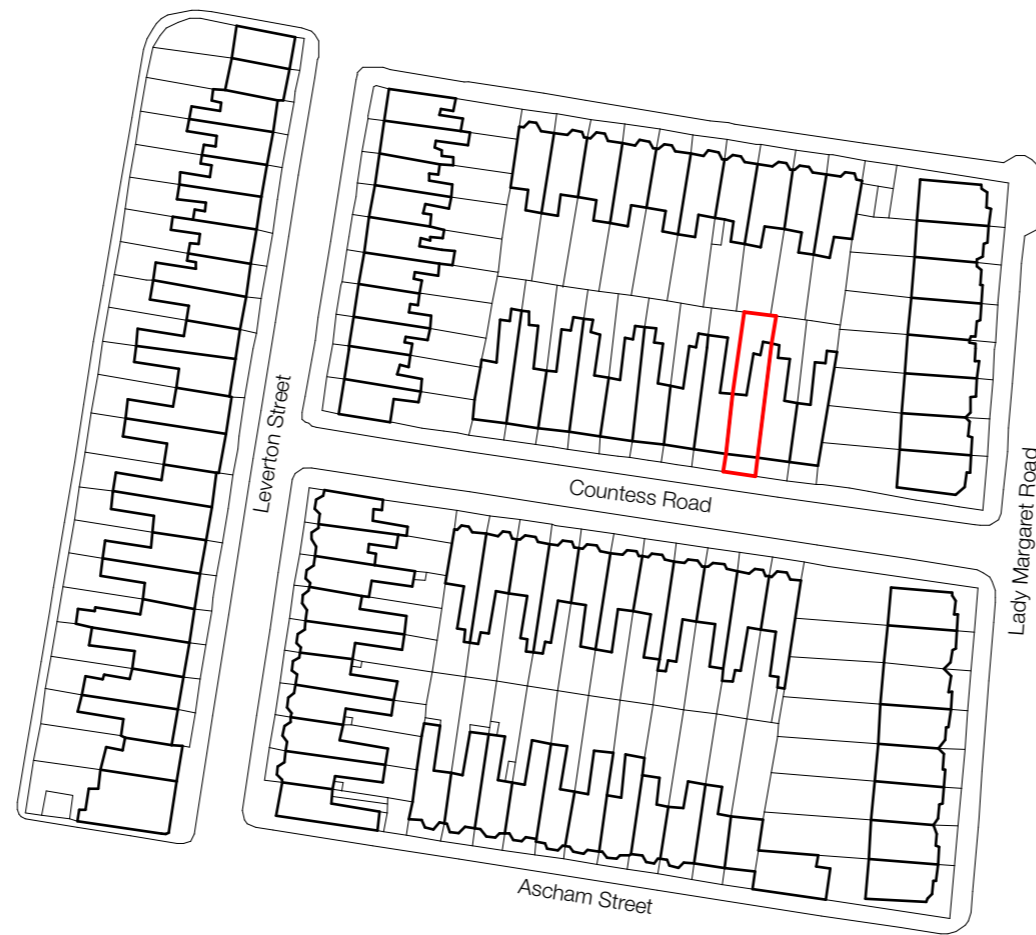

Project
17 Countess Road, NW5 2NS

Job Code
CNT

Document Ref.
GA-03-0001

Title

Existing
Site Location Plan

Issued for

Planning

Drawn AVT Checked SRH Scale 1:1250 @ A3

Legend

Property Boundary

Revision Date Description

Site Location Plan

1:1250

RISE

25 lonsdale road
queen's park
london NW6 6RA