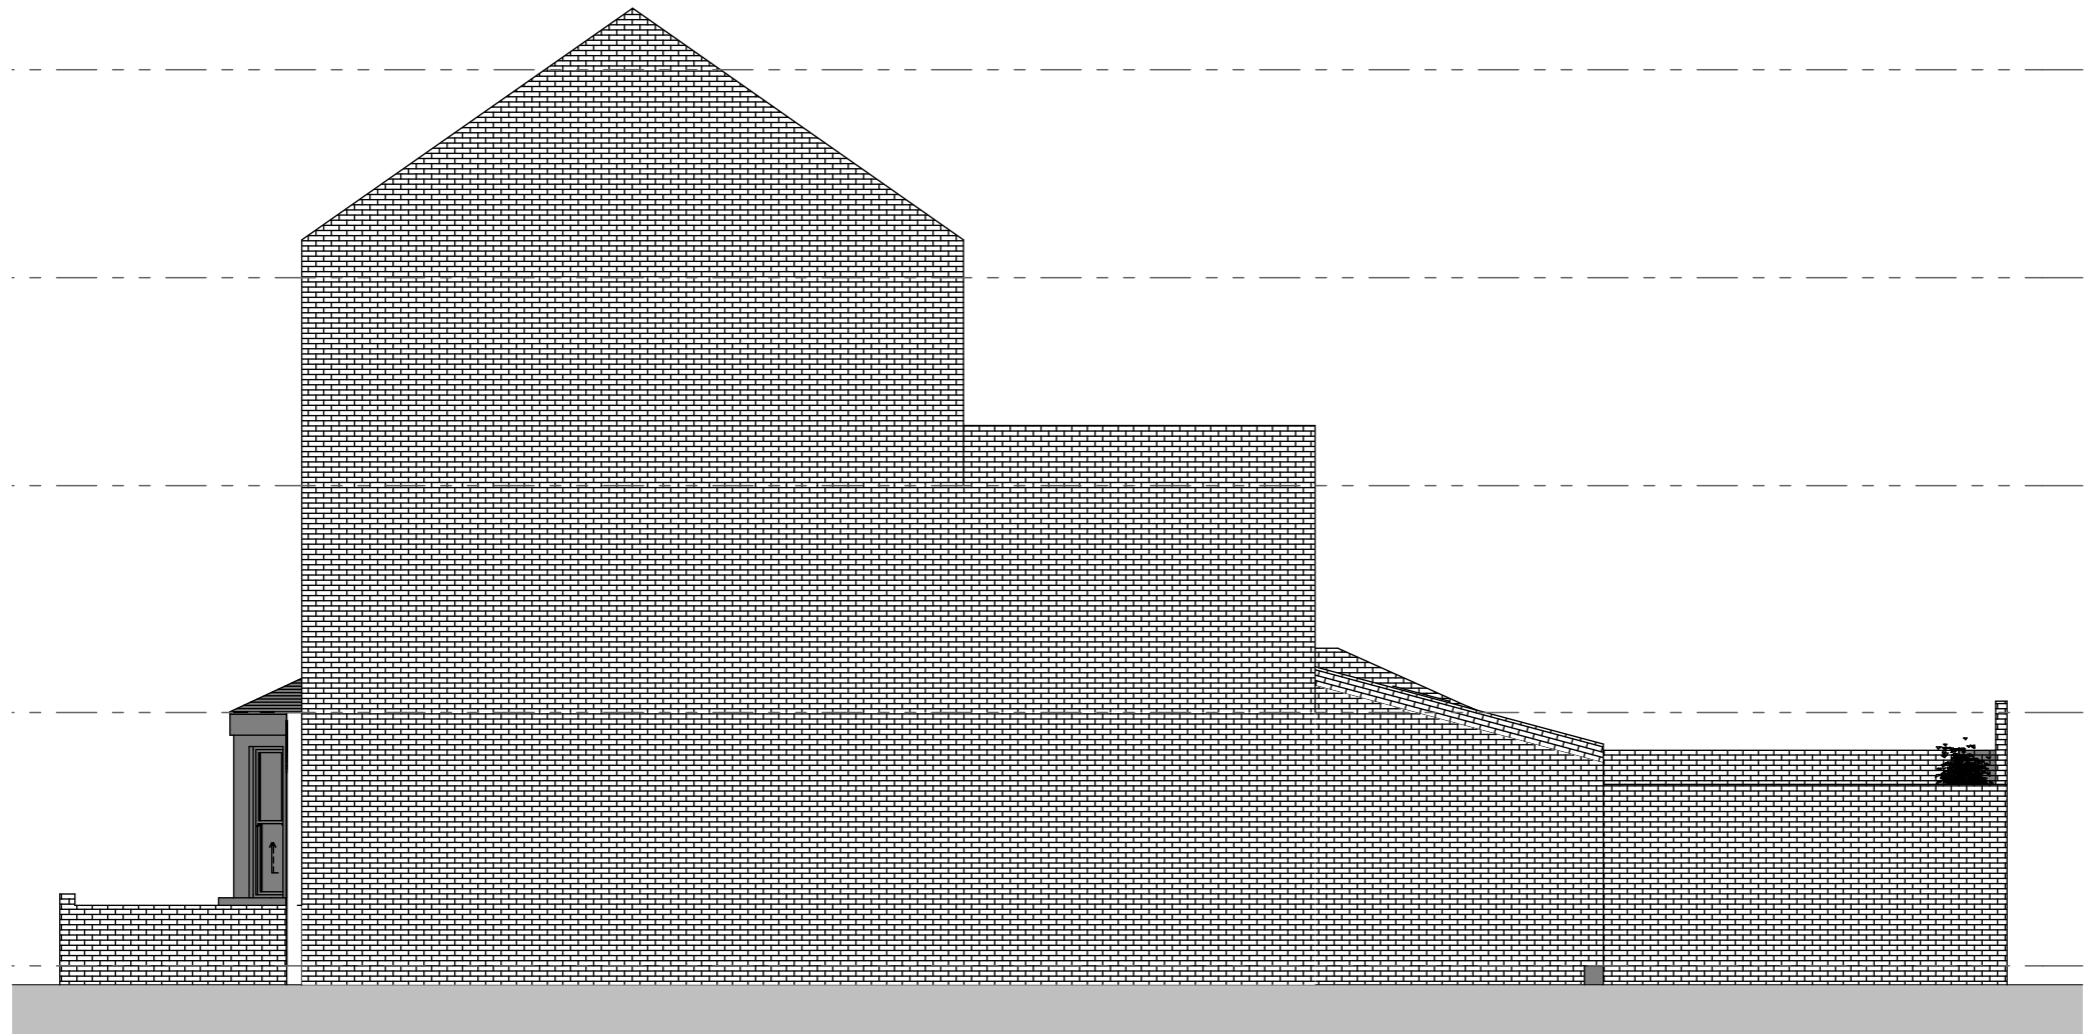

Project
17 Countess Road, NW5 2NS

Job Code
CNT

Document Ref.
GA-02-2002

Title

Proposed
South Elevation

Issued for

Planning

Drawn Checked Scale
AVT SRH 1:100 @ A3

Legend

Revision Date Description

A 01/01/15 Revised

South Elevation

1:100

RISE

25 lonsdale road
queen's park
london NW6 6RA

+44 20 32 90 10 03
mail@risedesignstudio.co.uk
www.risedesignstudio.co.uk