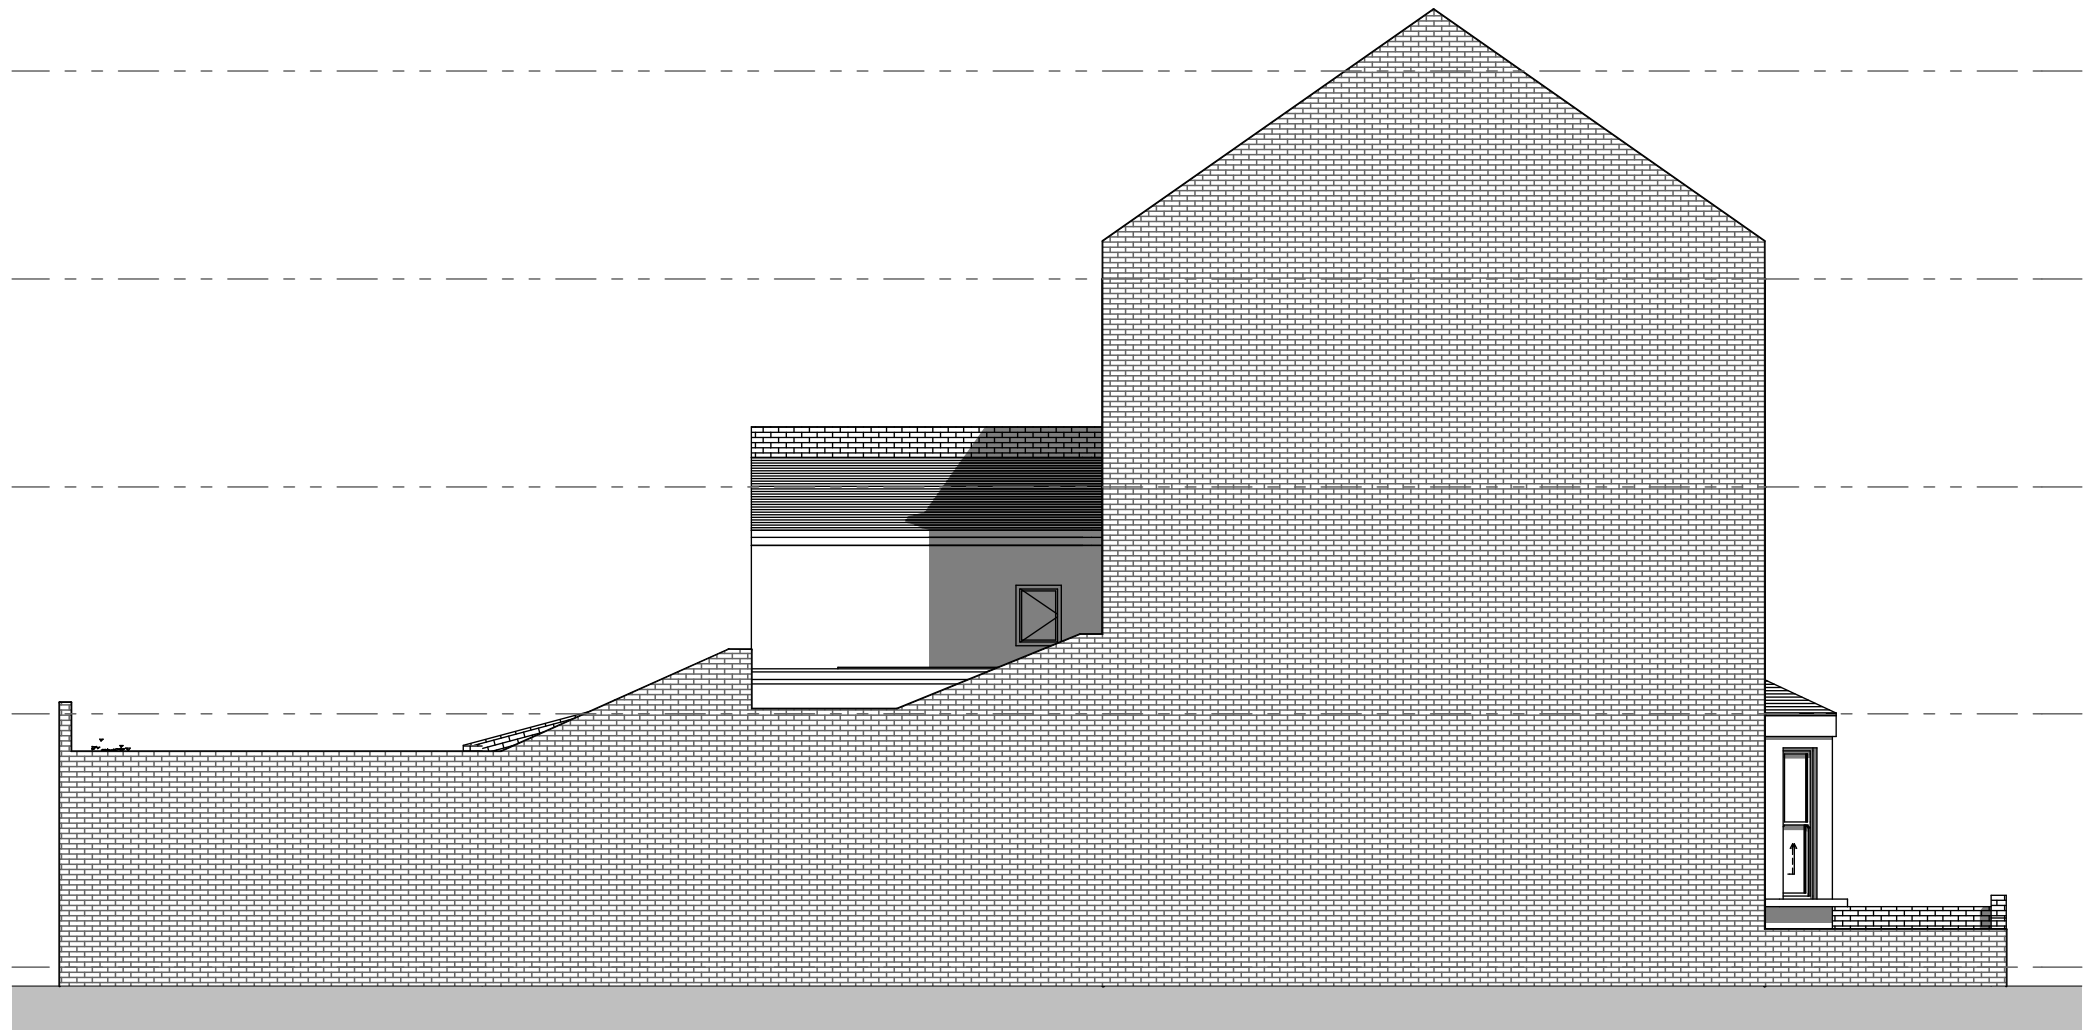

Project
17 Countess Road, NW5 2NS

Job Code
CNT

Document Ref.
GA-02-2001

Title

Proposed
North Elevation

Issued for
Planning

Drawn AVT Checked SRH Scale 1:100 @ A3

Legend

Revision Date Description
A 01/01/15 Revised

North Elevation

1:100

RISE

25 lonsdale road
queen's park
london NW6 6RA

arb
Architects Registration Board

RIBA
Chartered Practice