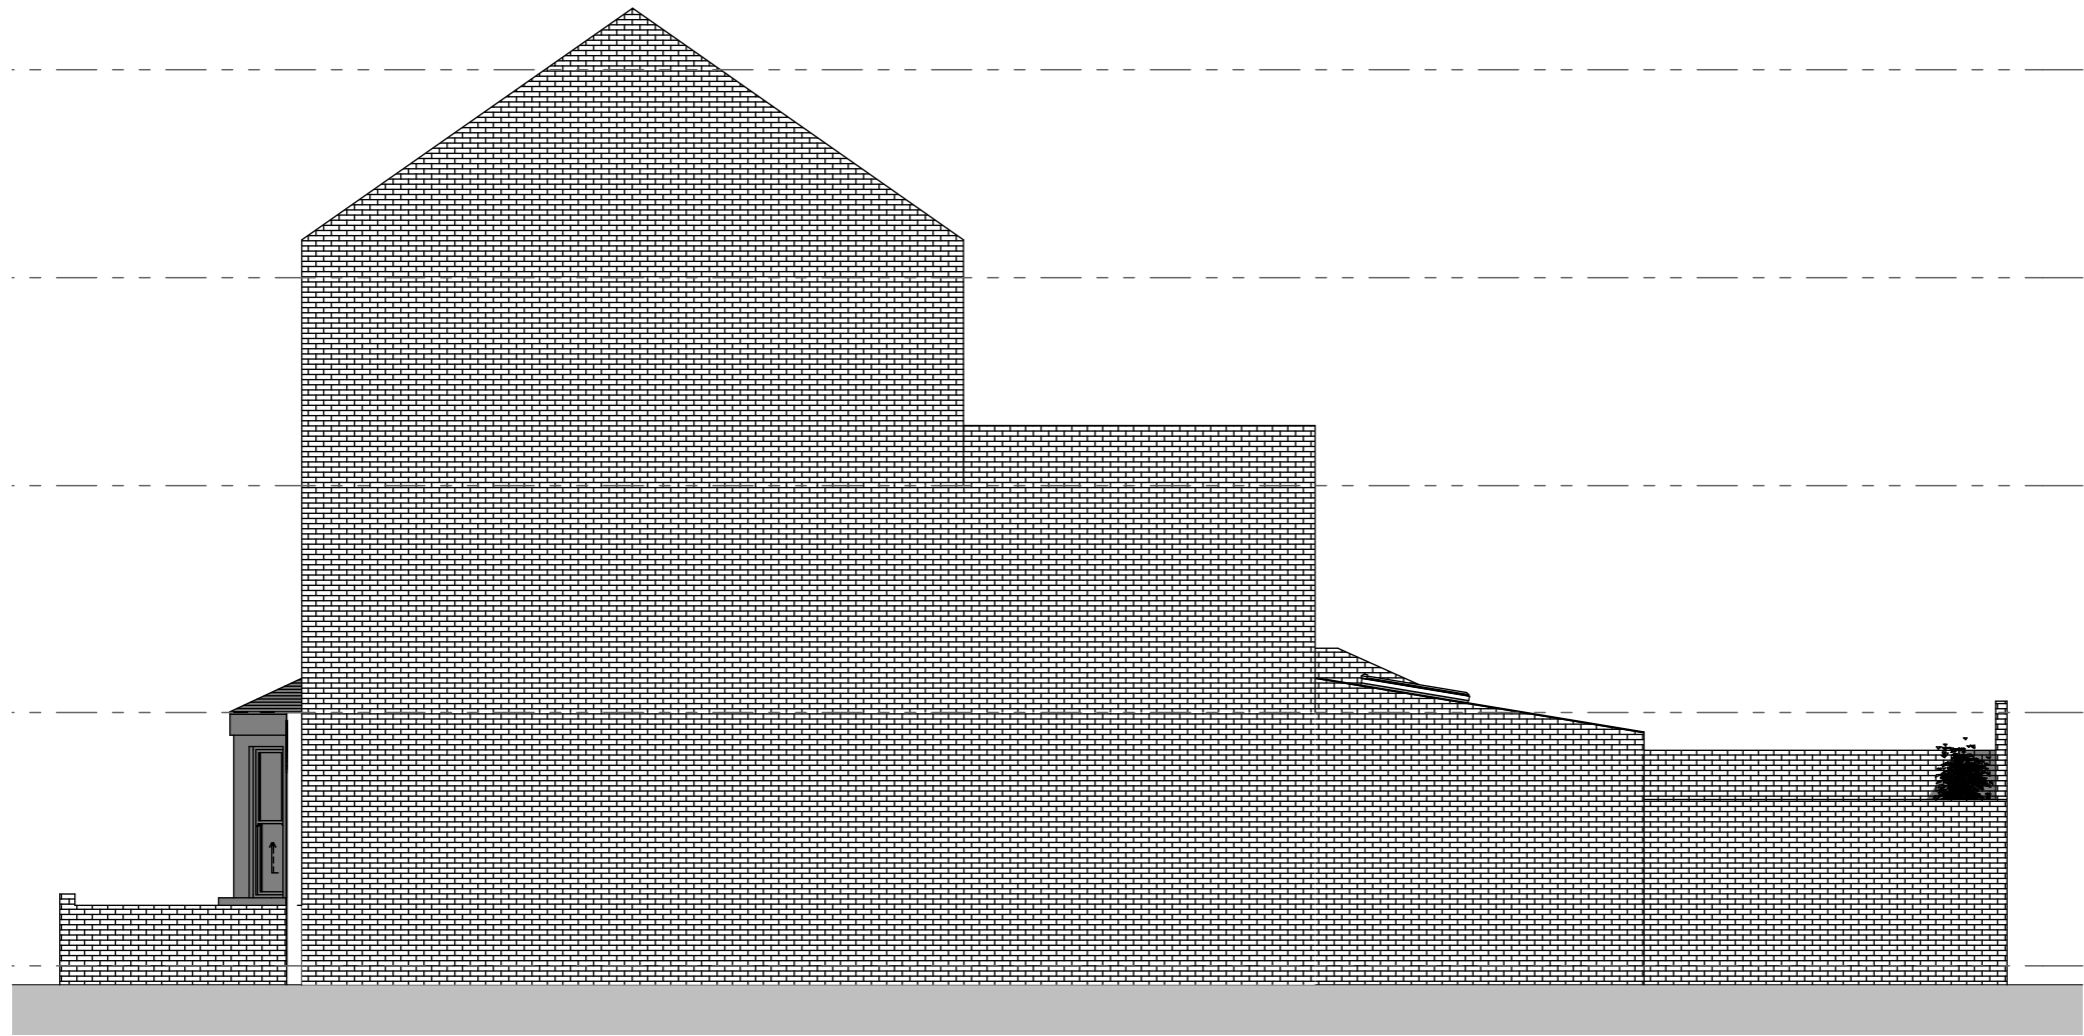

Project  
17 Countess Road, NW5 2NS

Job Code  
CNT

Document Ref.  
GA-03-0022

Title

Existing  
South Elevation

Issued for

**Planning**

Drawn      Checked      Scale  
AVT      SRH      1:100 @ A3

Legend

Revision    Date    Description

A    01/01/15    Revised

South Elevation

1:100

**RISE**

25 lonsdale road  
queen's park  
london NW6 6RA

+44 20 32 90 10 03  
mail@risedesignstudio.co.uk  
www.risedesignstudio.co.uk