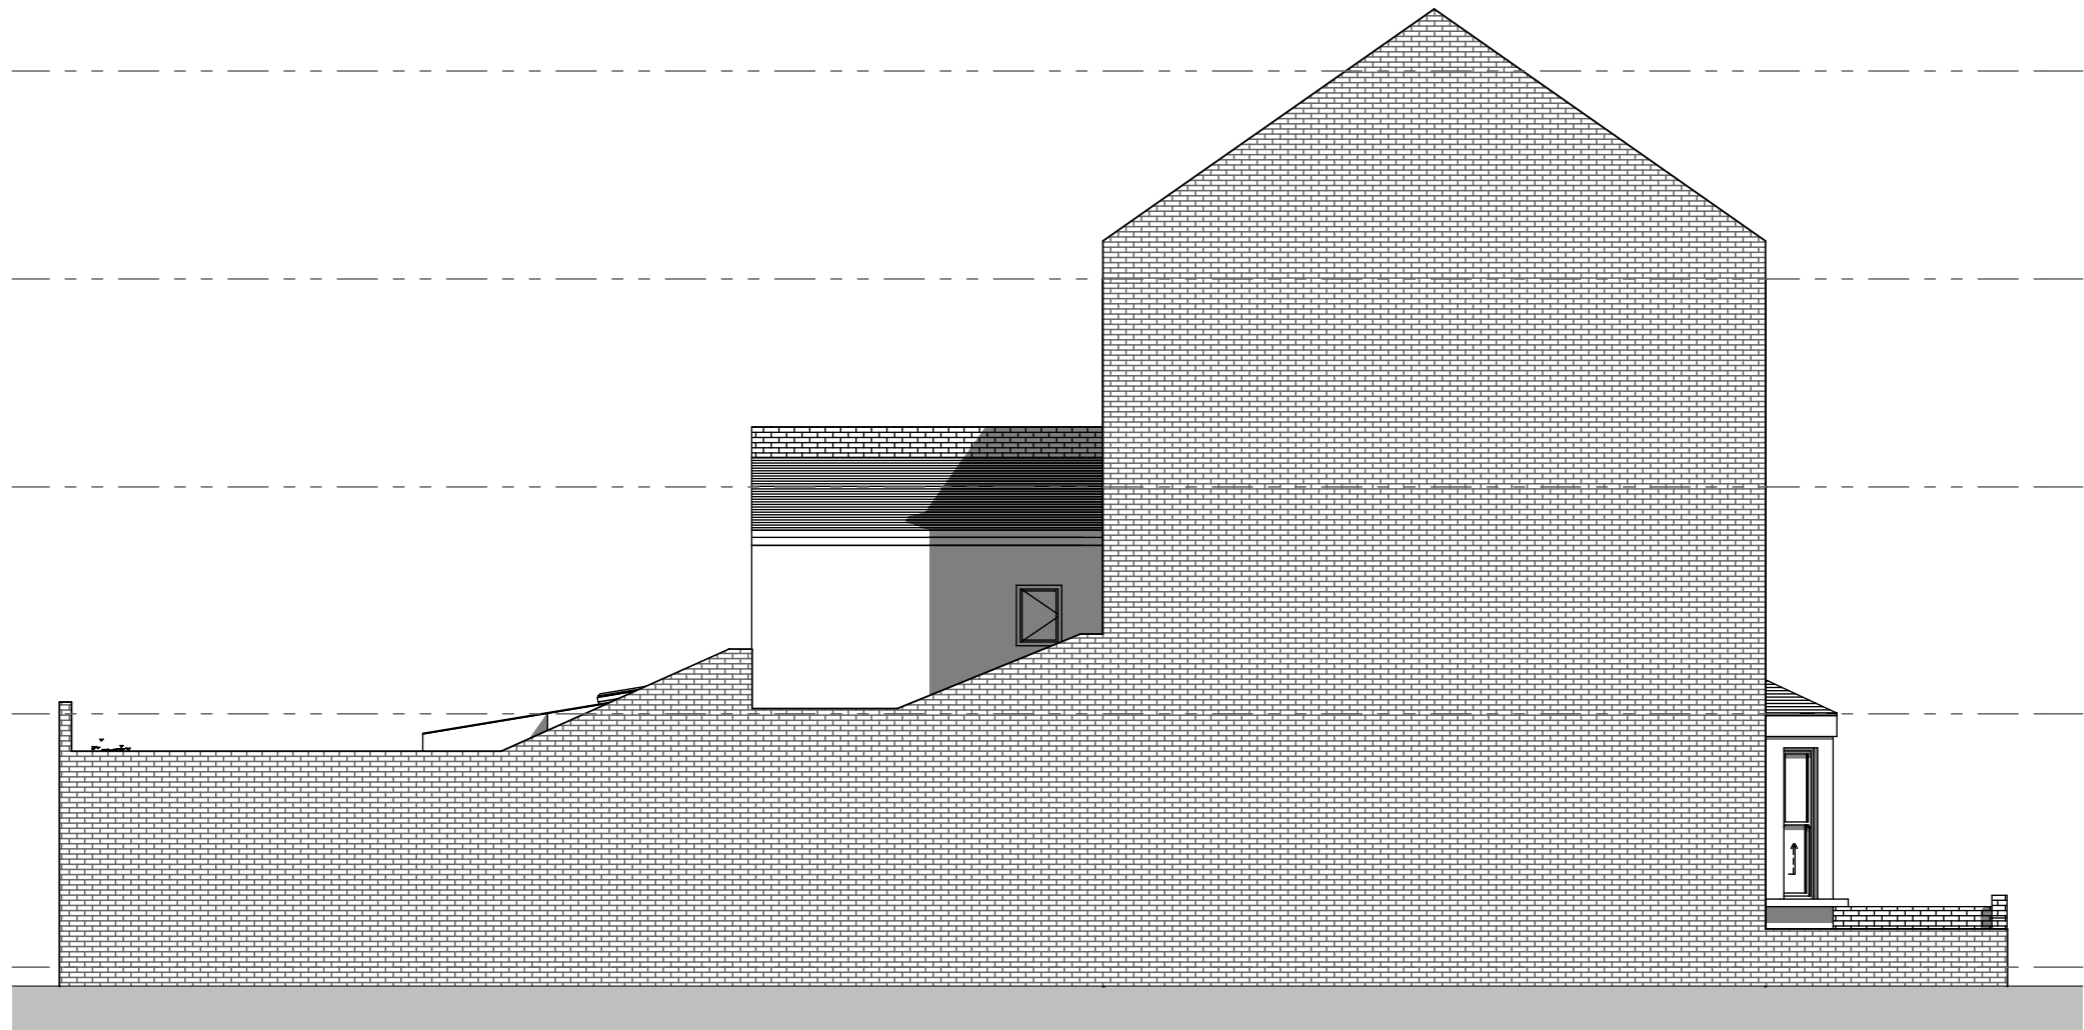

Project  
17 Countess Road, NW5 2NS

Job Code  
CNT

Document Ref.  
GA-03-0021

Title

Existing  
North Elevation

Issued for  
**Planning**

Drawn AVT Checked SRH Scale 1:100 @ A3

Legend

Revision	Date	Description
A	01/01/15	Revised

North Elevation

1:100

**RISE**

25 lonsdale road  
queen's park  
london NW6 6RA

+44 20 32 90 10 03  
mail@risedesignstudio.co.uk  
www.risedesignstudio.co.uk

arb  
Architects Registration Board