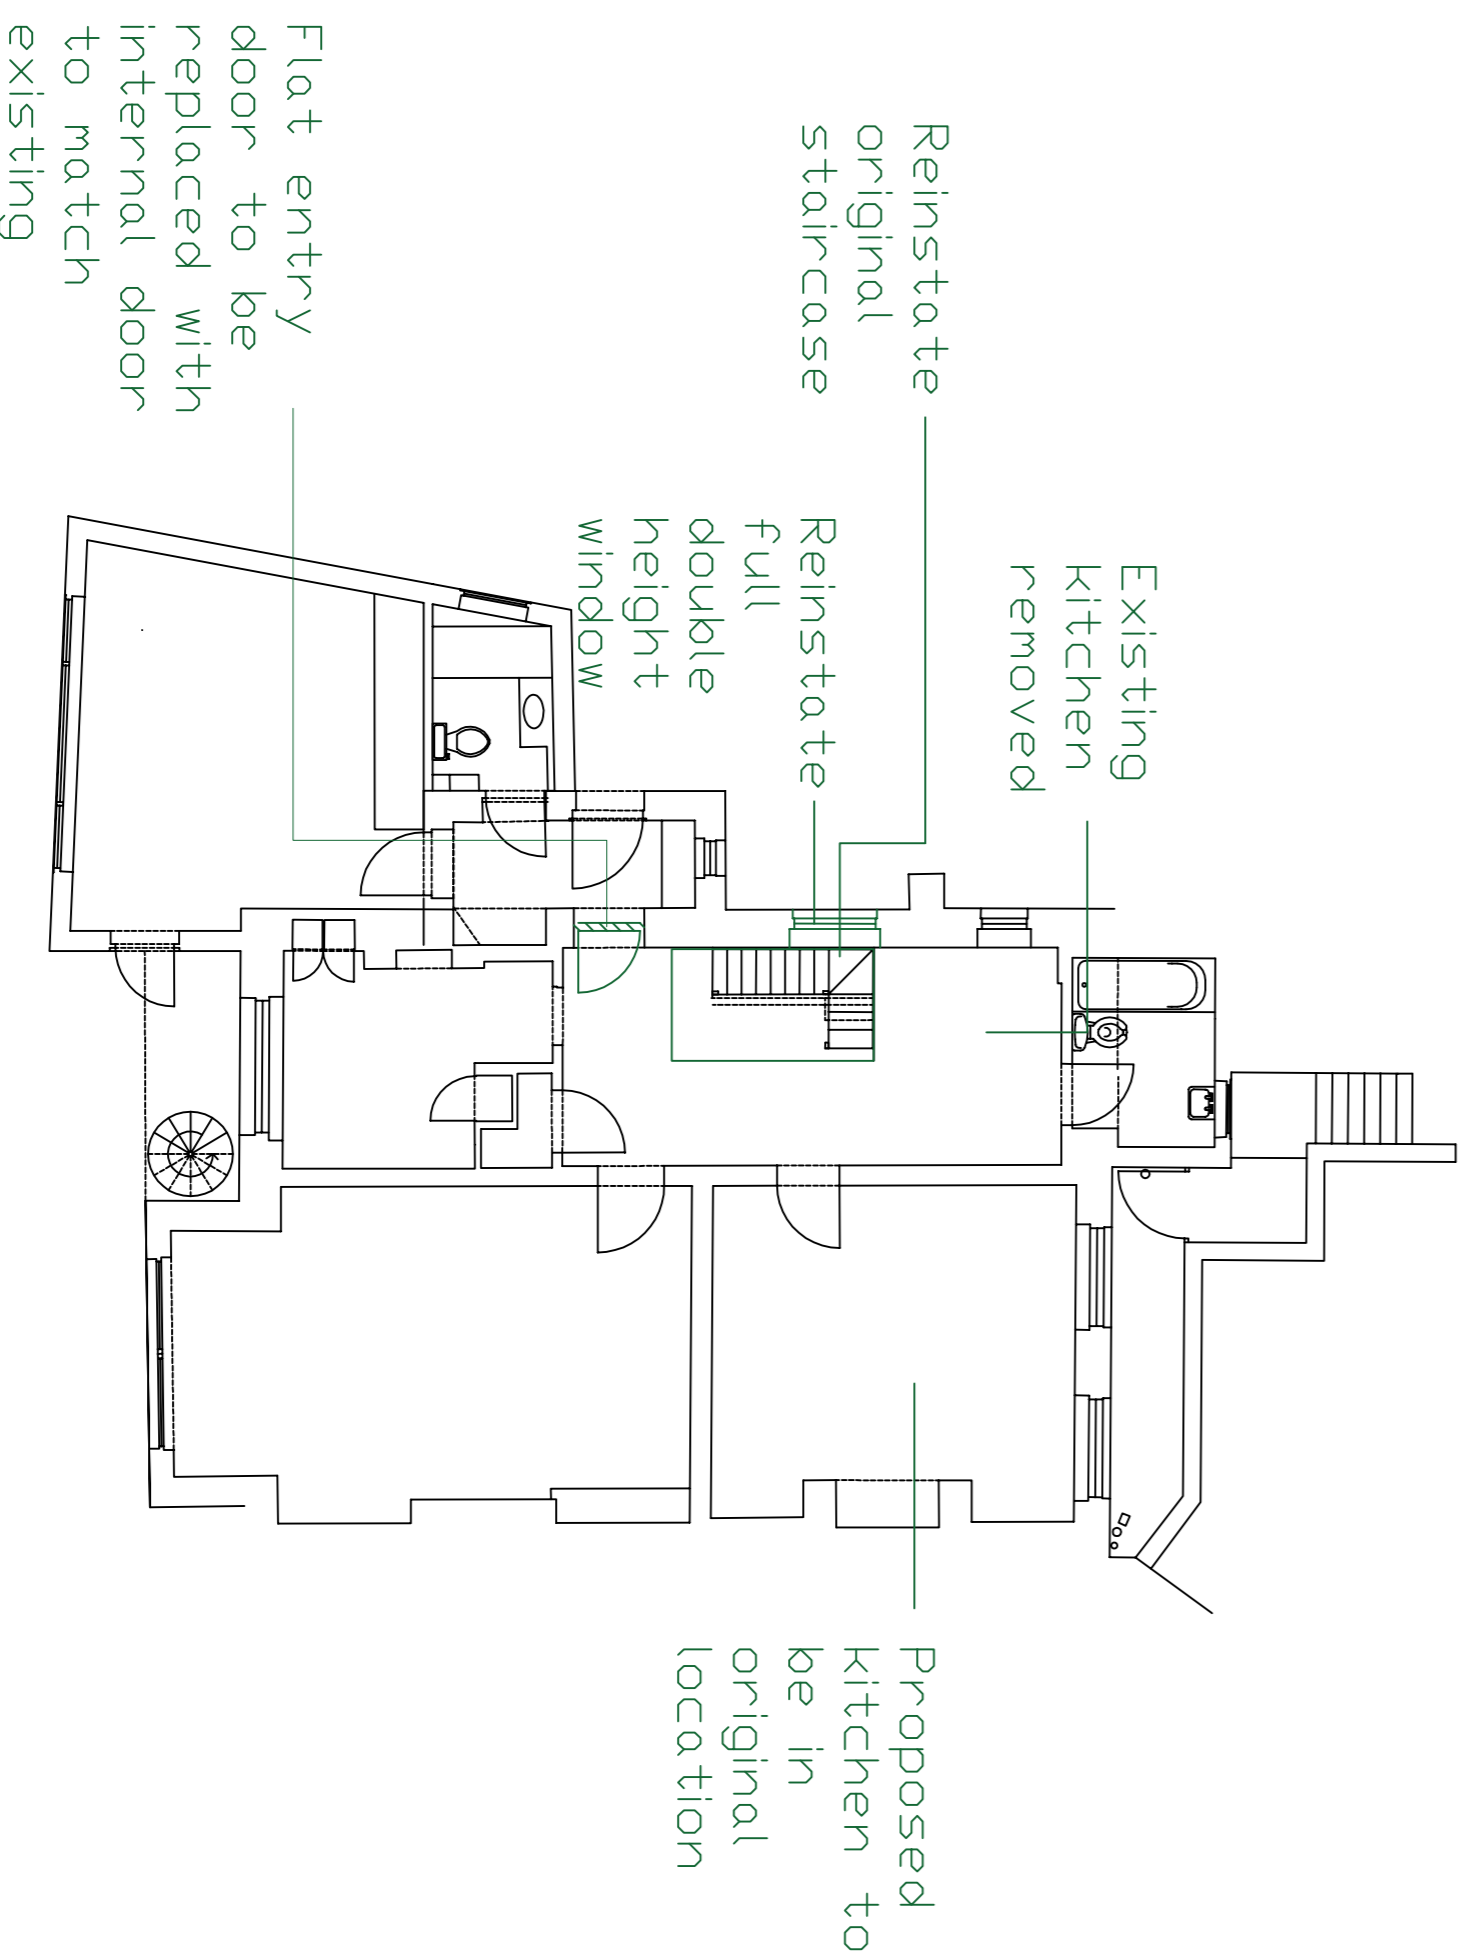

LOWER  
GROUND  
FLOOR

GROUND  
FLOOR

No  
proposals  
on upper  
floors

Proposals  
for  
replacement

Proposals  
for  
removal

LOWER  
GROUND  
FLOOR

GROUND  
FLOOR

FOR LISTED BUILDING CONSENT  
AND PLANNING APPLICATION

**SITE ADDRESS:**  
8 GAINSBOROUGH GARDENS  
LONDON  
NW3

**DRAWING TITLE:**  
FLOOR PLANS  
AS EXISTING AND AS  
PROPOSED

**CLIENT:**  
ELEANOR ARNOLD POLE

**SURVEY DRAWINGS BY:**  
XYZ LAND SURVEYS  
CHARTERED SURVEYORS

**DATE**  
May 2016

**DRAWING SCALE** 1:100  
TD FIT A1

STEPHEN LEVRANT HERITAGE ARCHITECTURE

62 British Grove  
Chiswick, London W4 2NL  
E-mail: info@heritageall.co.uk

T: 0208 748 5501  
F: 0208 748 4992