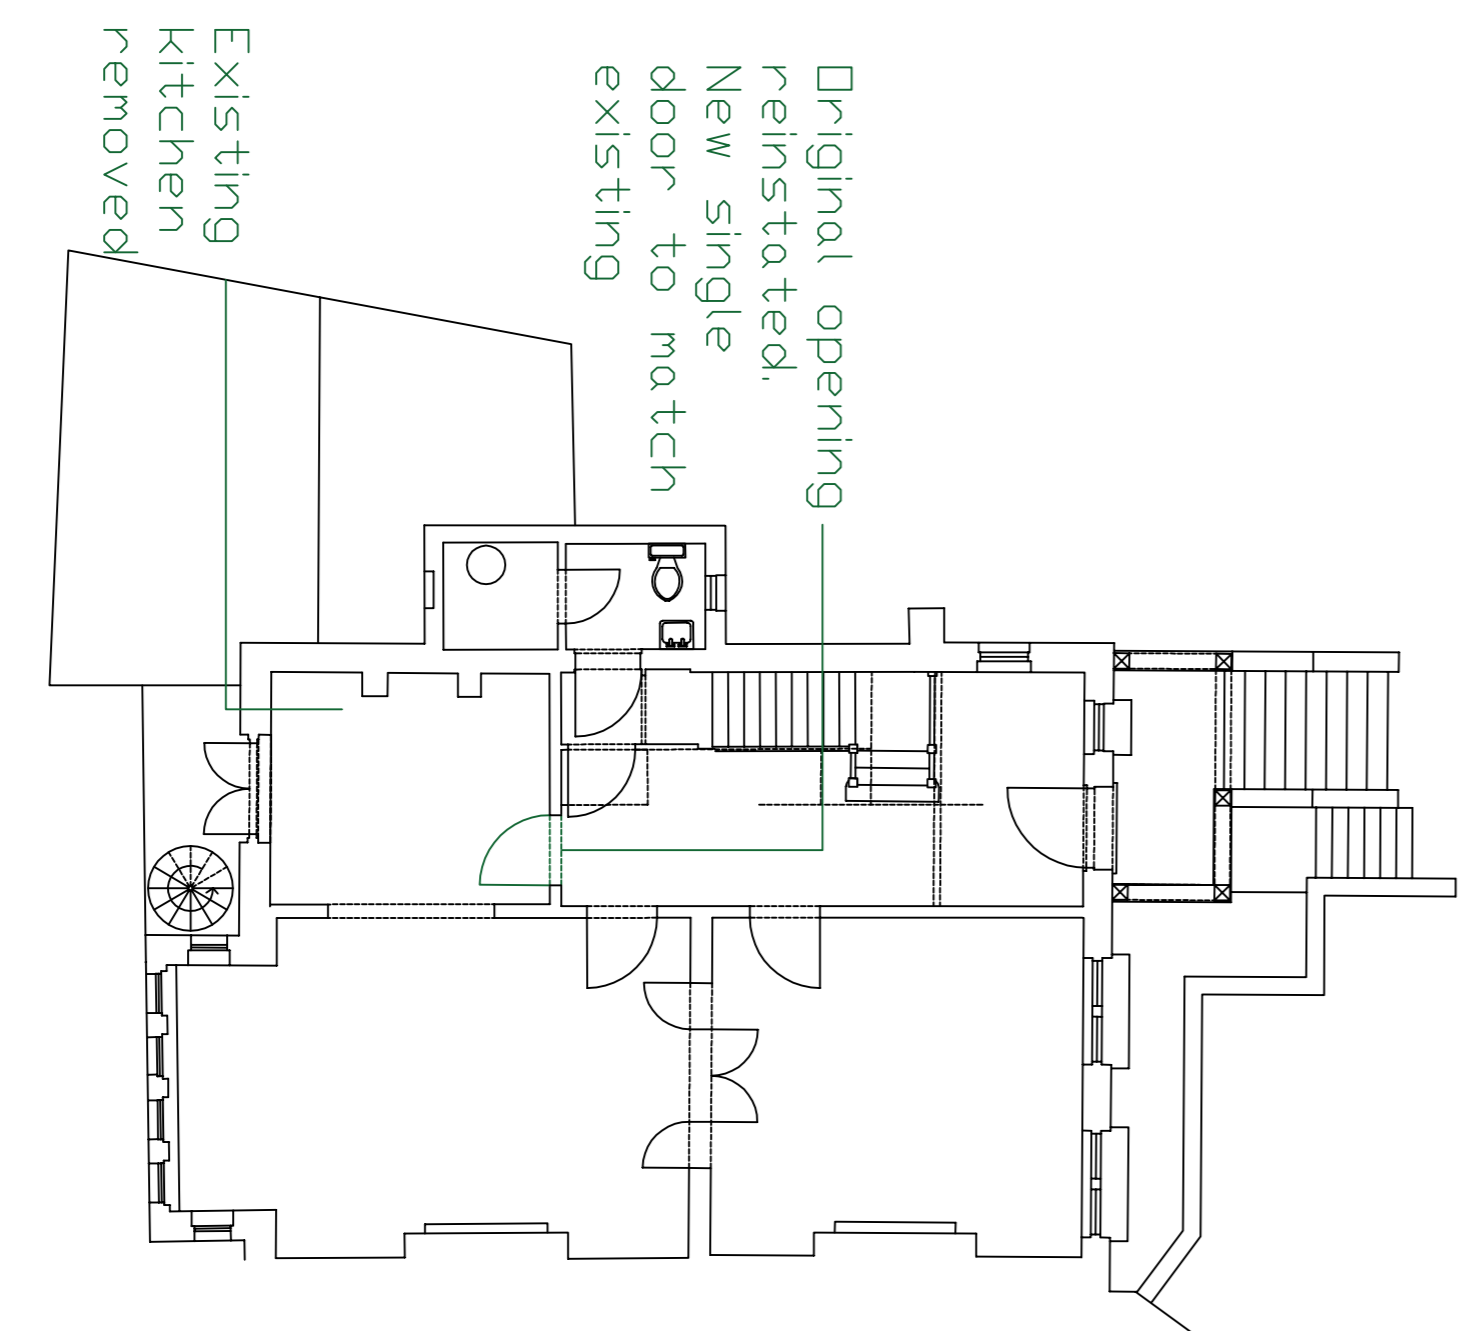

LOWER  
GROUND  
FLOOR

GROUND  
FLOOR

No  
proposals  
on upper  
floors

Proposals  
for  
replacement

Proposals  
for  
removal

LOWER  
GROUND  
FLOOR

GROUND  
FLOOR

FOR LISTED BUILDING CONSENT  
AND PLANNING APPLICATION

**SITE ADDRESS:**  
8 GAINSBOROUGH GARDENS  
LONDON  
NW3

**DRAWING TITLE:**  
FLOOR PLANS  
AS EXISTING AND AS  
PROPOSED

**CLIENT:**  
ELEANOR ARNOLD POLE

**SURVEY DRAWINGS BY:**  
XYZ LAND SURVEYS  
CHARTERED SURVEYORS

**DATE**  
May 2016

**DRAWING SCALE** 1:100  
TD FIT A1

STEPHEN LEVRANT HERITAGE ARCHITECTURE

62 British Grove  
Chiswick, London W4 2NL  
E-mail: info@heritageall.co.uk

T: 0208 748 5501  
F: 0208 748 4992