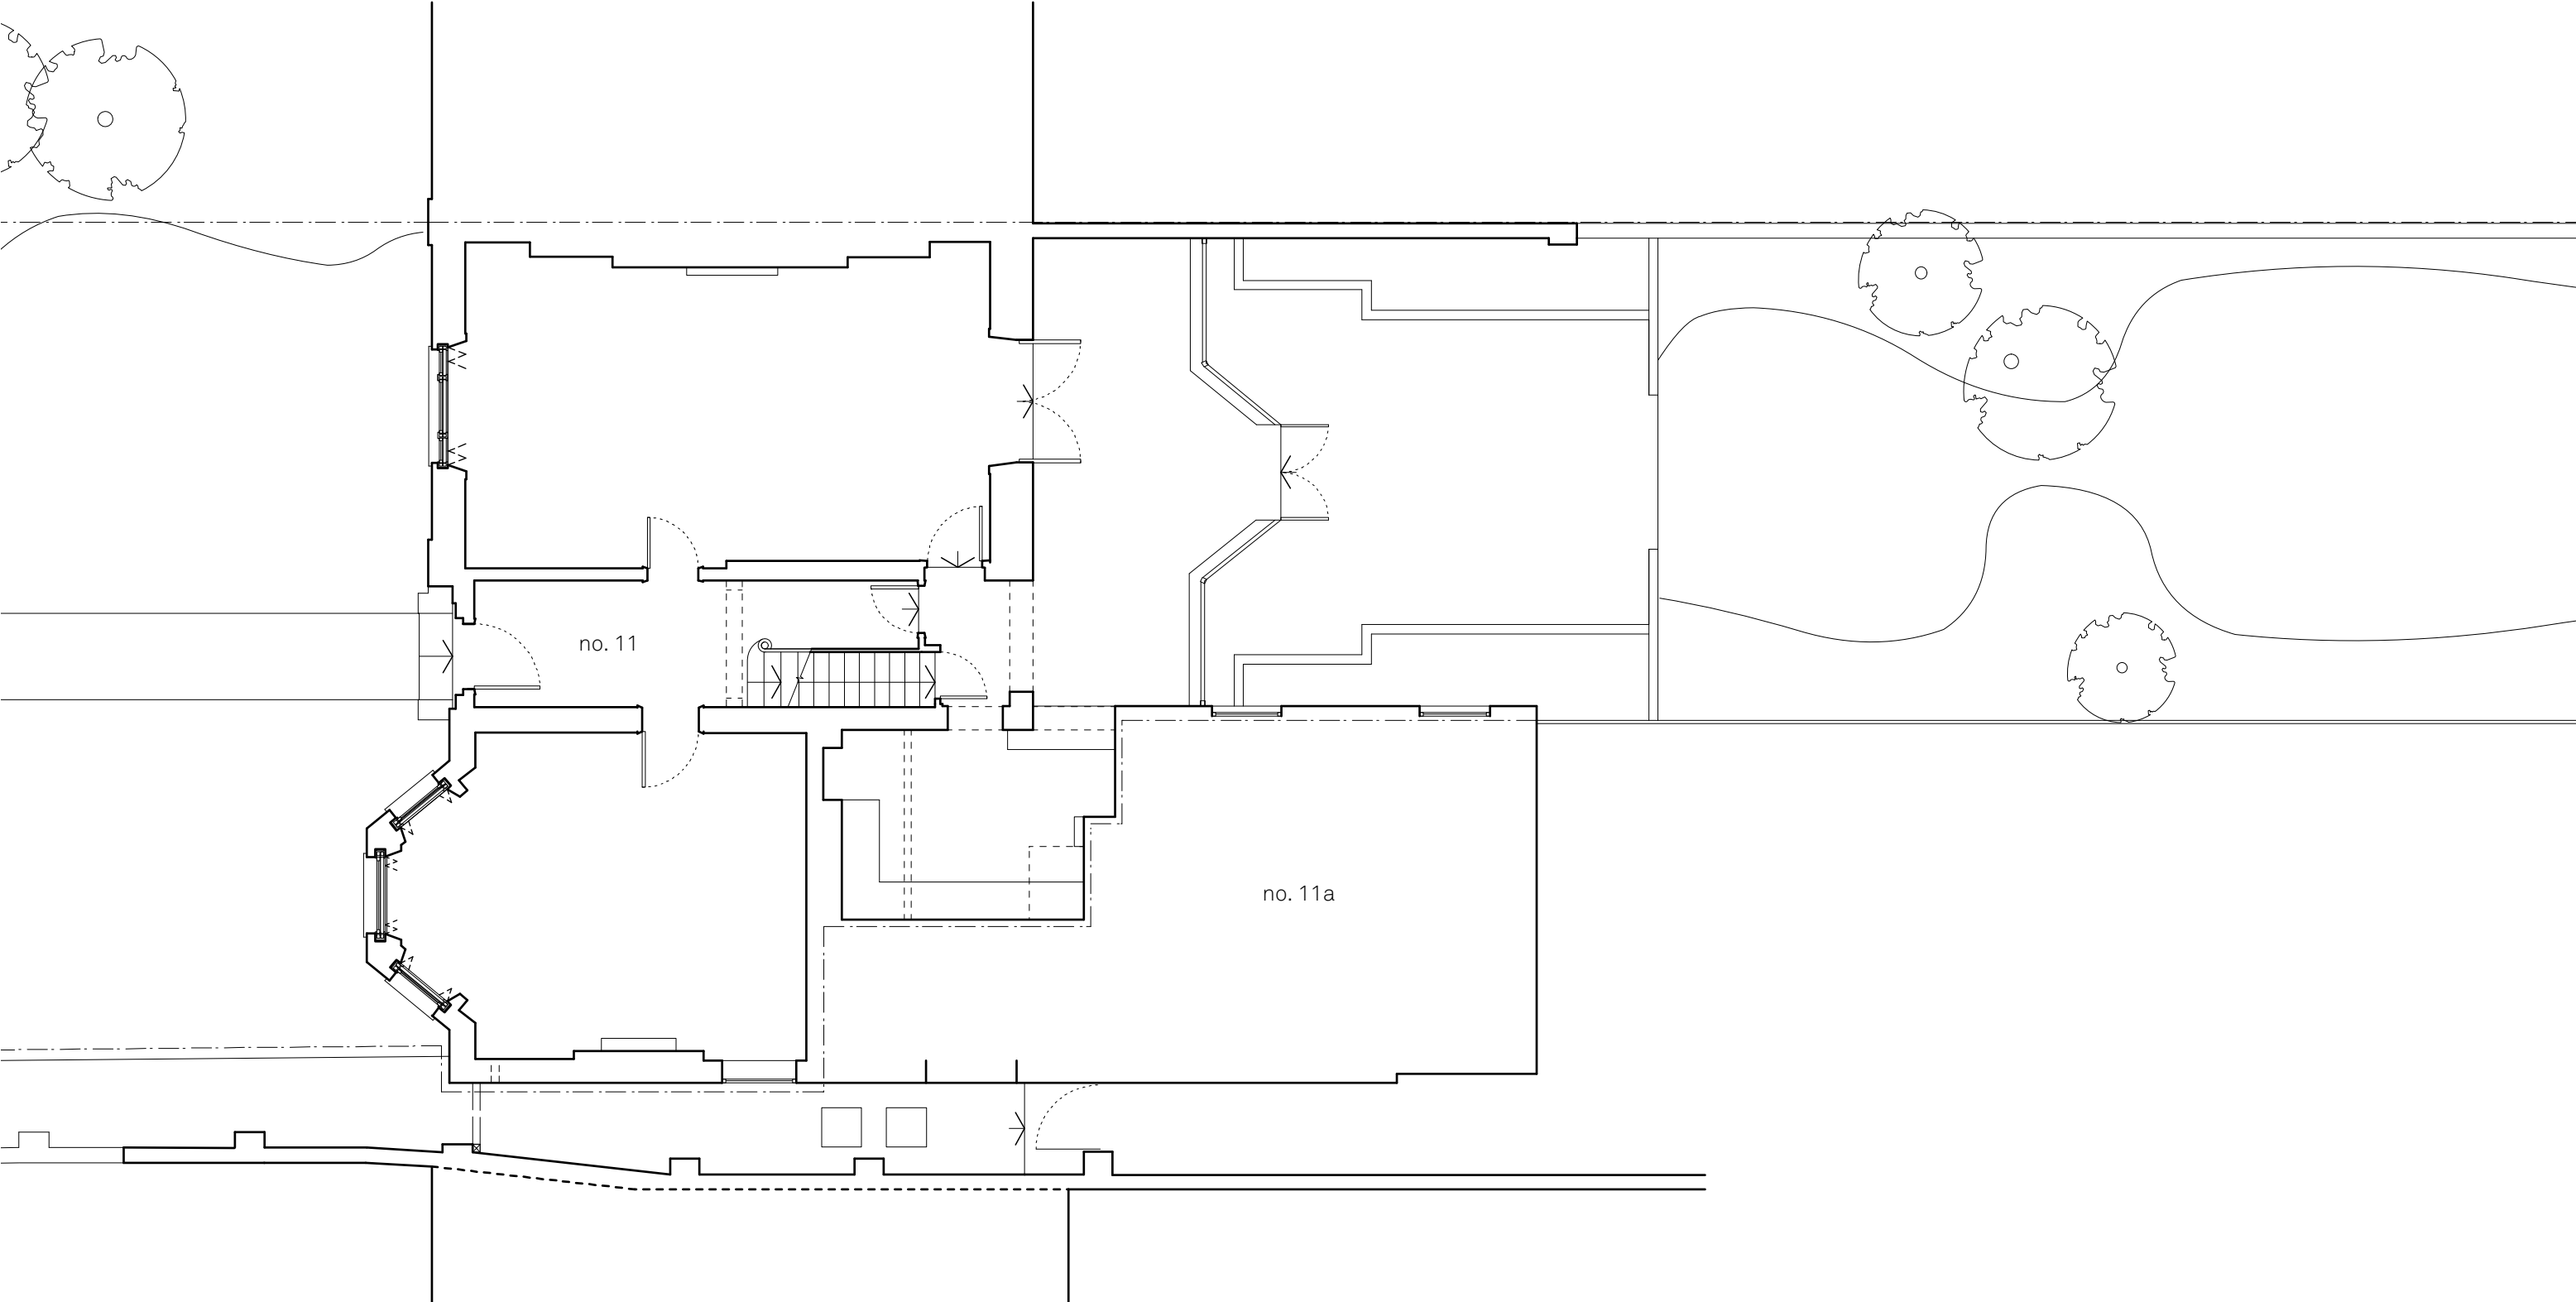

11a

11

N

© Crown copyright and database rights 2016 OS 100035409

Reproduction in whole or in part is prohibited
without the permission of Ordnance Survey.

UNIONARCHITECTS

1522 . 101 Site Plan
rev / 11 Highgate West Hill, N6 6JR
1:200 @A3

UNIONARCHITECTS

1522 . 102 Existing Block Plan
rev _ 11 Highgate West Hill, N6 6JR
1:100 @ A3