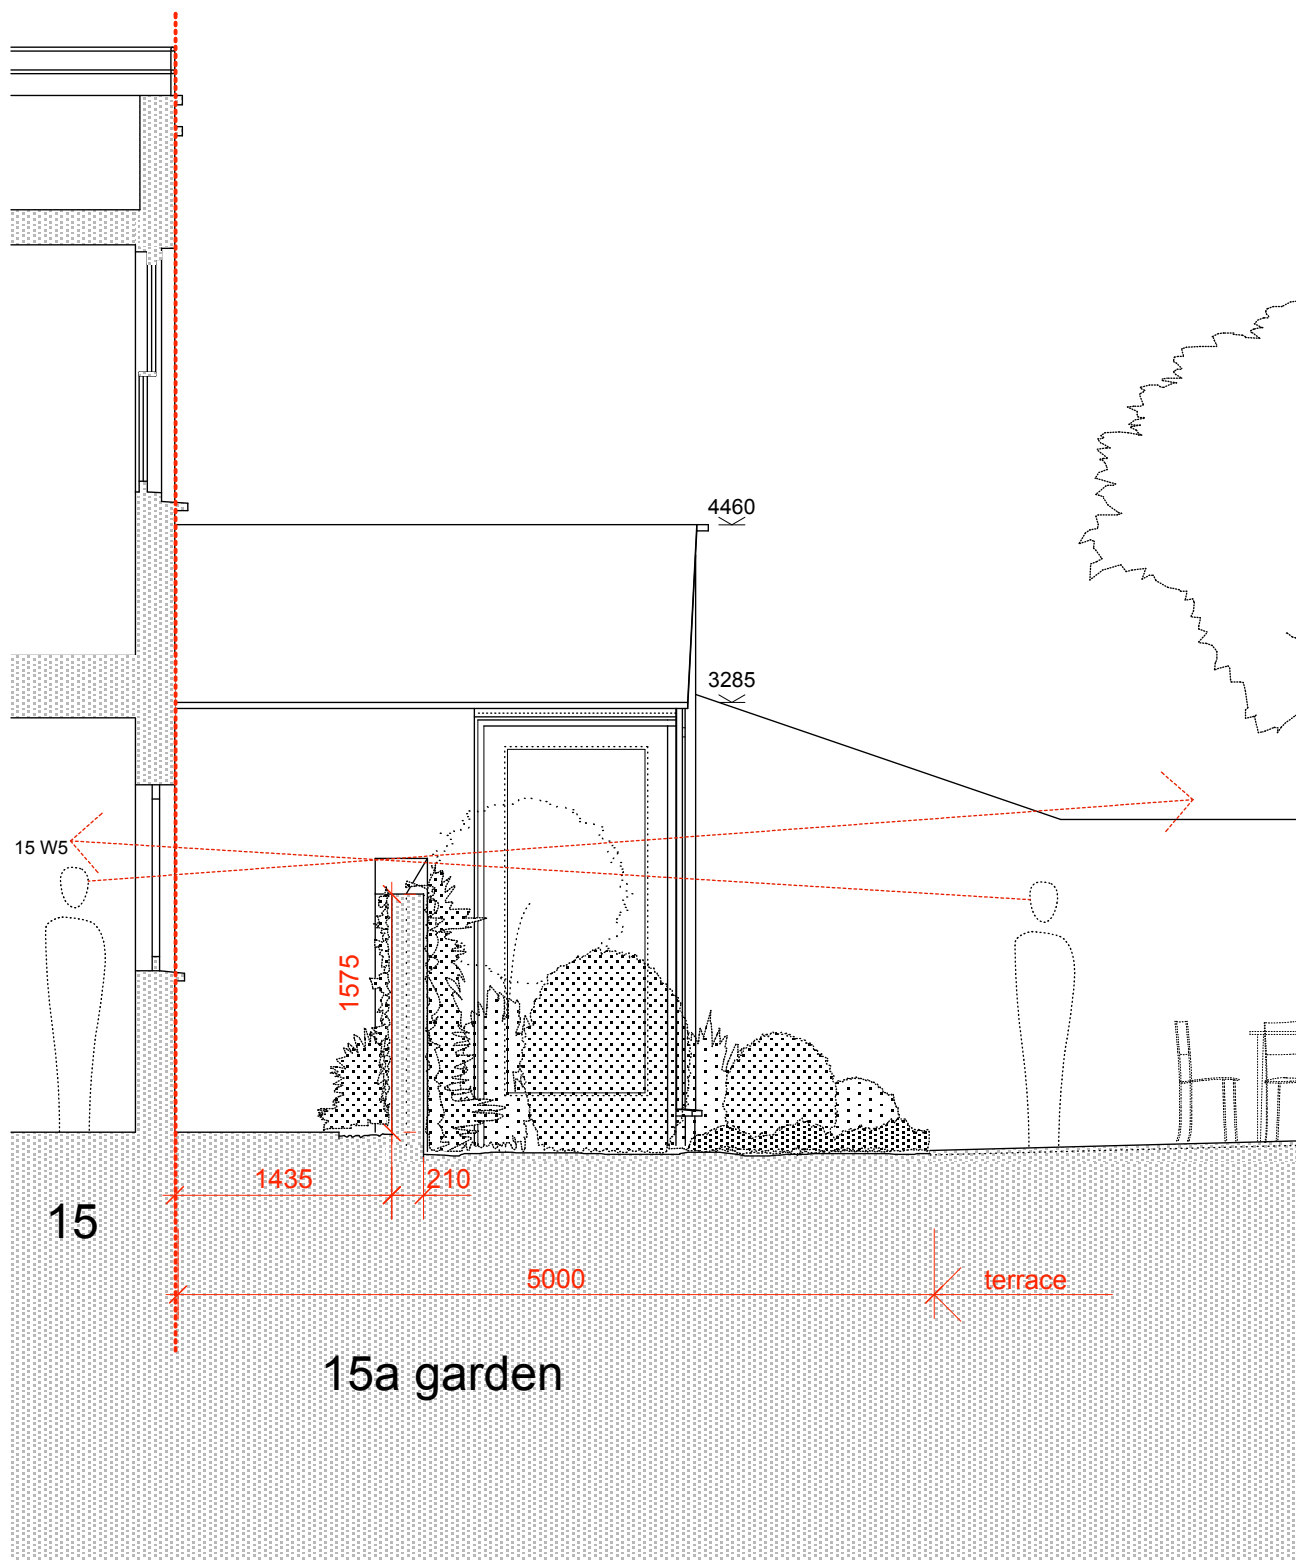

# U

Parliament Hill  
ground ffl 370 —  
0.00 —

Note: The site datum has been re-indexed (0.00 has been lowered by 120 mm).

scale 1:50 /print @ A3

**WOOLLACOTT ARCHITECTS**

15a Parliament Hill  
0207 431 9983  
07933 672 917

**GILMARTIN**

London NW3 2SY  
wgarchitects@mac.com  
woollacottgilmartin.com

15a Parliament Hill  
New House

**12.05.2016**  
**Proposed**  
**Section: U**

# P/1:50/205/U