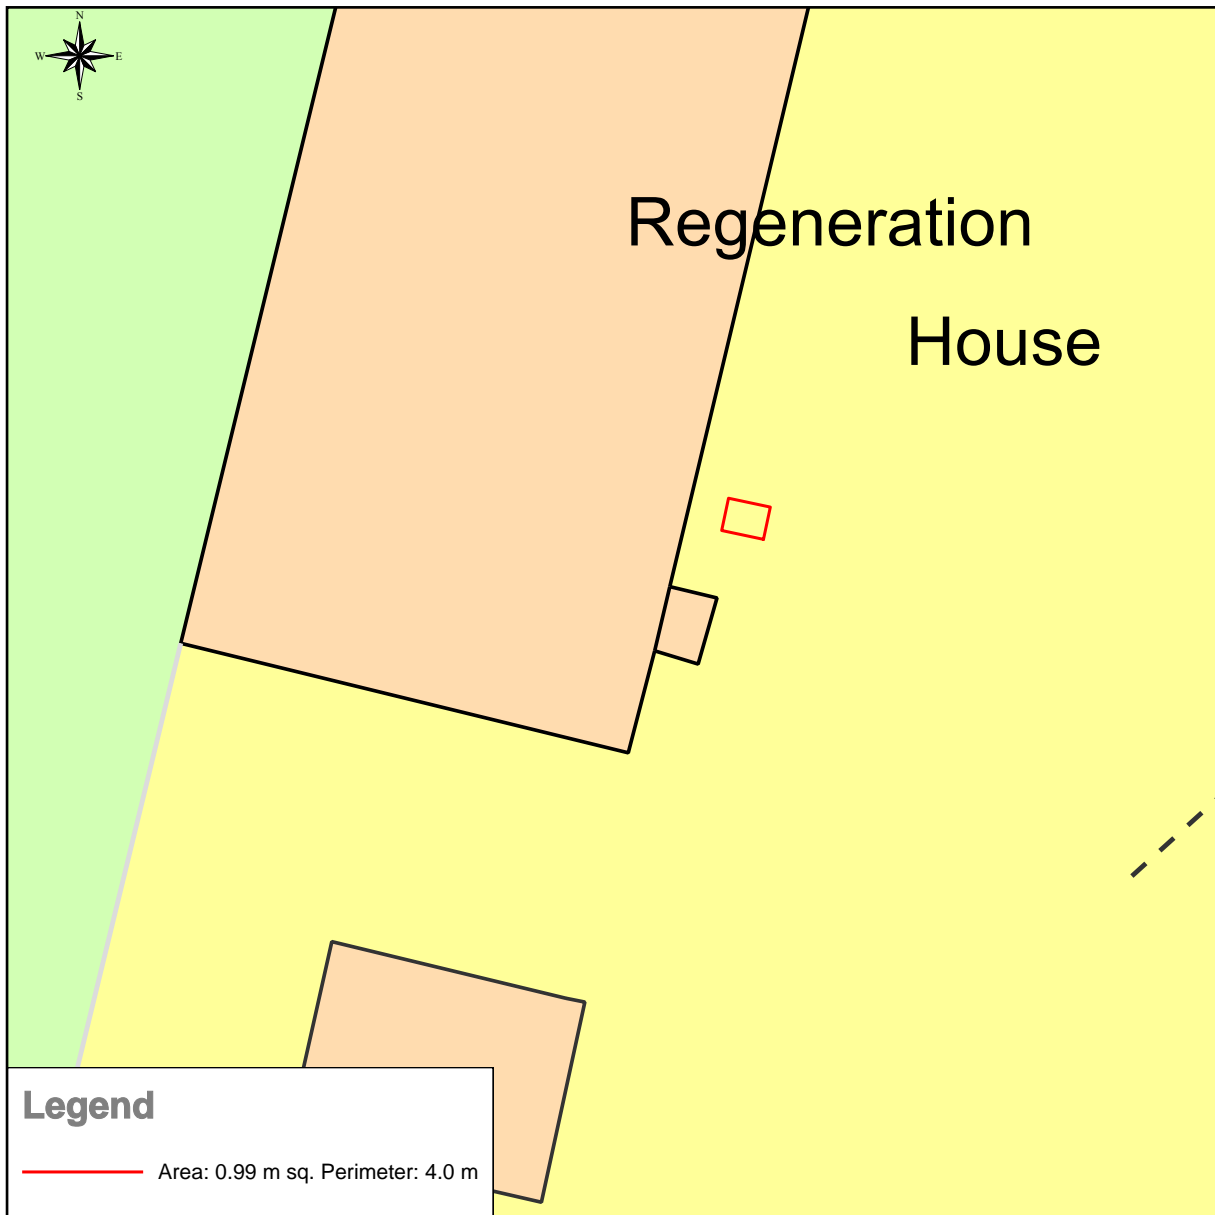

The BFG Dream Jar Trail, Detailed Site Plan House of Illustration

This Plan includes the following Licensed Data: OS MasterMap Colour PDF Location Plan by the Ordnance Survey National Geographic Database and incorporating surveyed revision available at the date of production. Reproduction in whole or in part is prohibited without the prior permission of Ordnance Survey. The representation of a road, track or path is no evidence of a right of way. The representation of features, as lines is no evidence of a property boundary. © Crown copyright and database rights, 2016. Ordnance Survey 0100031673

0m 2m 4m 6m 8m 10m 12m 14m 16m

Scale: 1:200, paper size: A4

2016/1848/P

Temporary installation of a Dream Jar Statue measuring between, 1279mm and 1840mm in height by 800mm in width from 08/07/2016 to 31/08/2016.