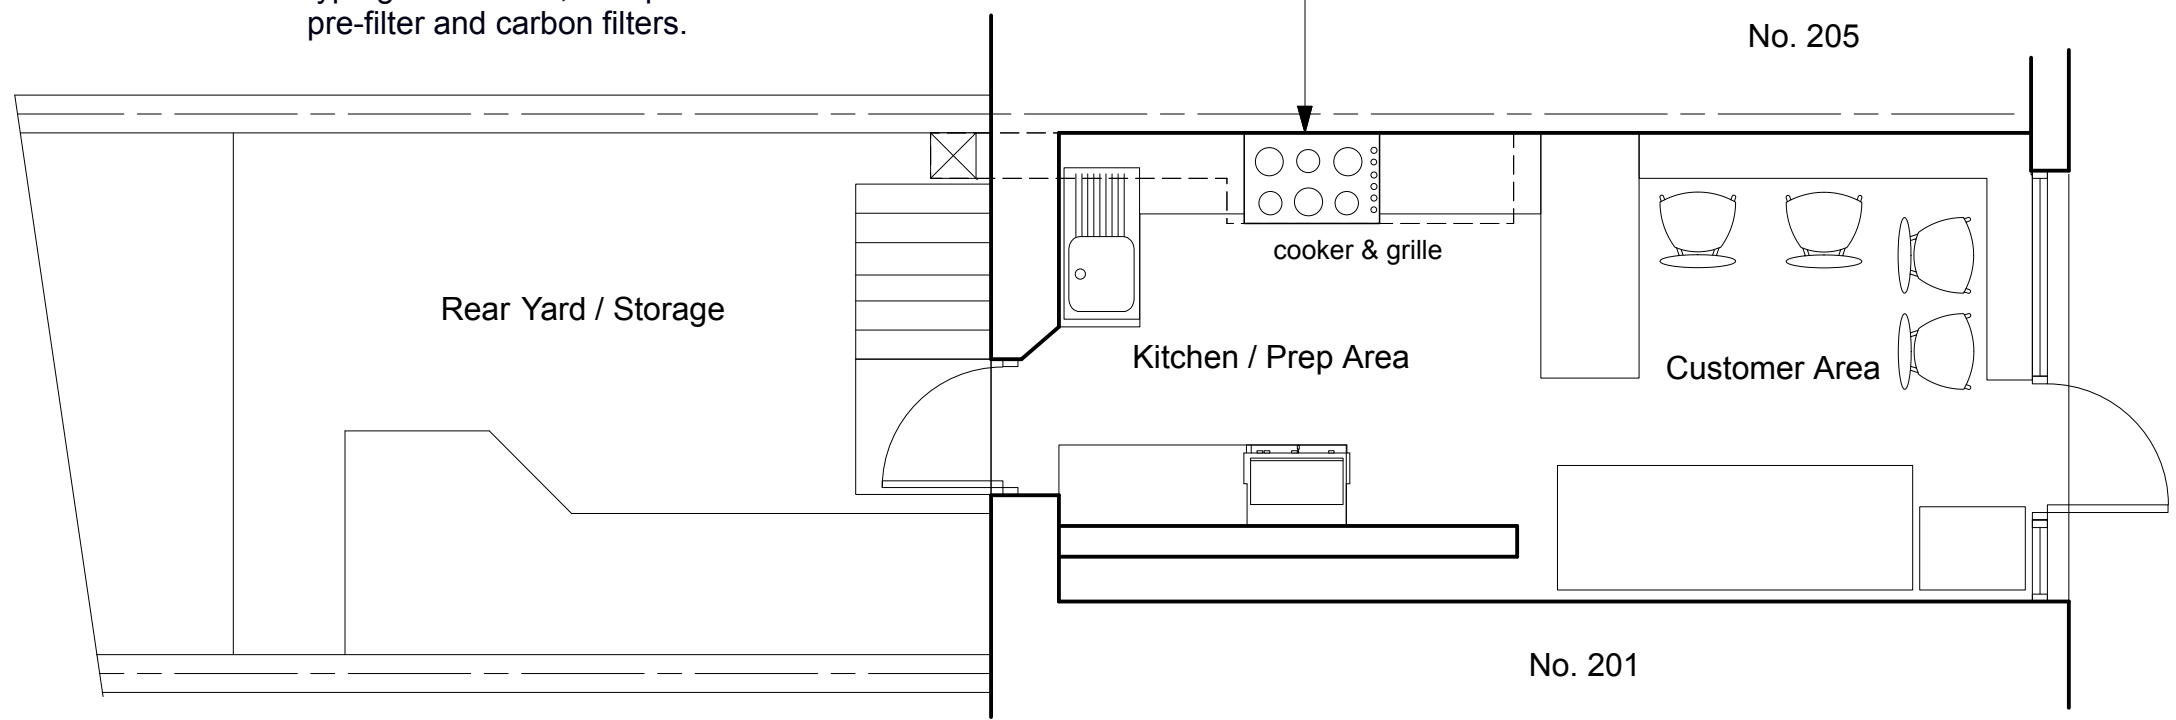

Extractor hood over cooker and grilling area with a bank of mesh type grease filters, a disposable pre-filter and carbon filters.

<p><b>Revisions</b></p> <p>No dimensions are to be scaled from this drawing          No deviation may be made from the details shown on this drawing without prior permission of the architect          Any discrepancy found between this drawing and any other document should be referred immediately to the architect</p>	<p><b>Date</b> Nov. 2015</p> <p><b>Scale</b> 1:50</p>	<p><b>Project</b> Deli - Licious 2 Go          203 Kings Cross Road,          Kings Cross          London          WC1X 9DB</p>	<p><b>Client</b> Mr. Pierre Cornwall</p> <p><b>Drawing No.</b> 932/01/01</p> <p><b>Rev.</b> A</p>		<p><b>ARDA</b>          Architecture . Design . Project Management . Party Wall Matters</p> <p>Mob.: 07956 886 334 Fax: .:07092 251 967          e-Mail: mail@alrasheeddauda.com</p>
---	---	---	---	---	--