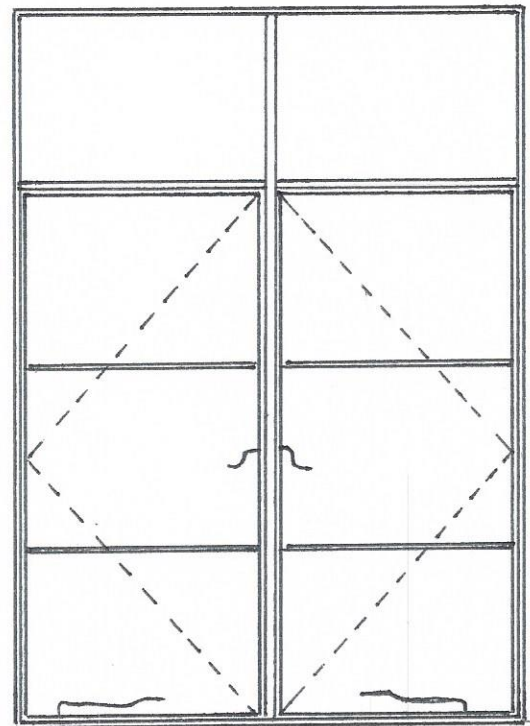

www.nigelsaunderswindows.co.uk

Drawing No. SK-01

Scale: 1:20 at A4

1 NO STEEL WINDOW
1350 W x 1900 H APPROX

2 NO FRENCH DOOR
1250 W x 2060 H APPROX

Nigel Saunders Windows Ltd

STEEL WINDOW FABRICATOR

Unit 11, The Wallows Industrial Est

2nd FRENCH DOORS

2100 W x 2600 H APPROX