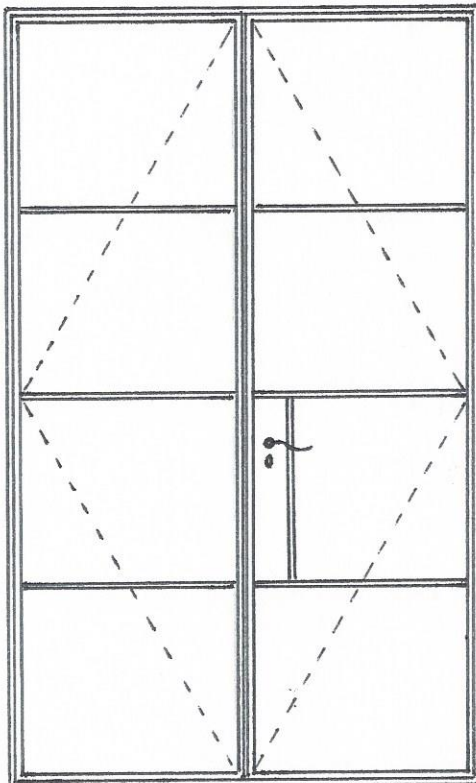

www.nigelsaunderswindows.co.uk

Drawing No. SK-01

Scale: 1:20 at A4

1 NO STEEL WINDOW
1350 W x 1900 H APPROX

2 NO FRENCH DOOR
1250 W x 2060 H APPROX

Nigel Saunders Windows Ltd

STEEL WINDOW FABRICATOR

Unit 11, The Wallows Industrial Est

2nd FRENCH DOORS

2100 W x 2600 H APPROX