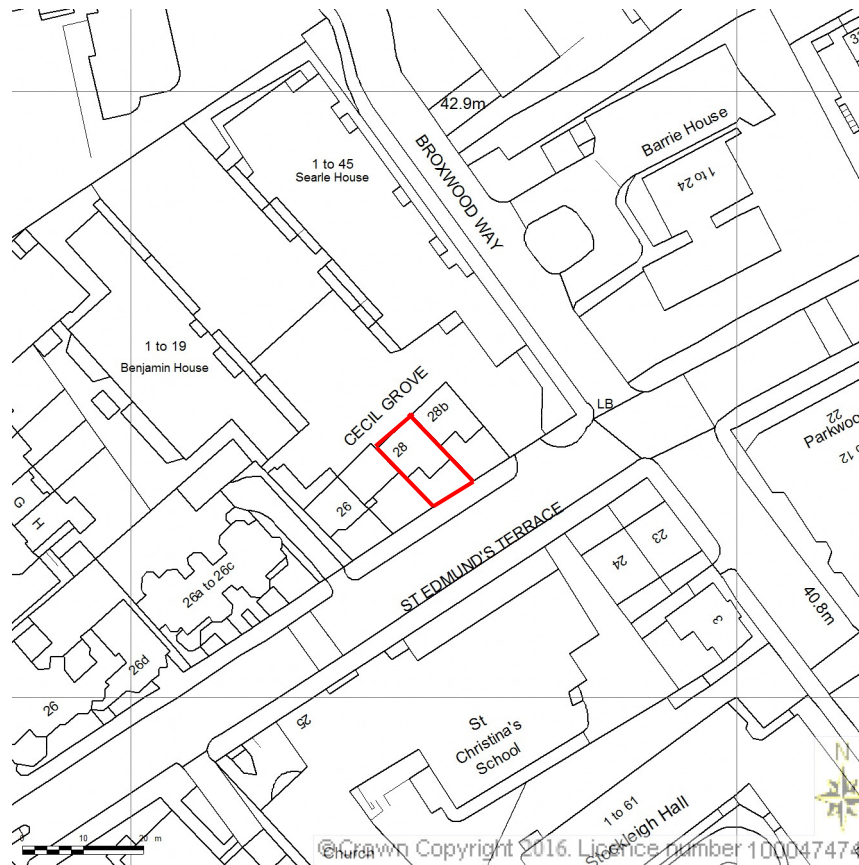

SITE LOCATION PLAN
AREA 2 HA
SCALE 1:1250 on A4
CENTRE COORDINATES: 527451, 183543

Supplied by Streetwise Maps Ltd
www.streetwise.net
Licence No: 100047474

Project: 28 St. Edmunds Terrace, London NW8 7QB
Title: OS Location Plan
Scale: 1:1250 @ A4
Job No: 16244
Drg. No: E010