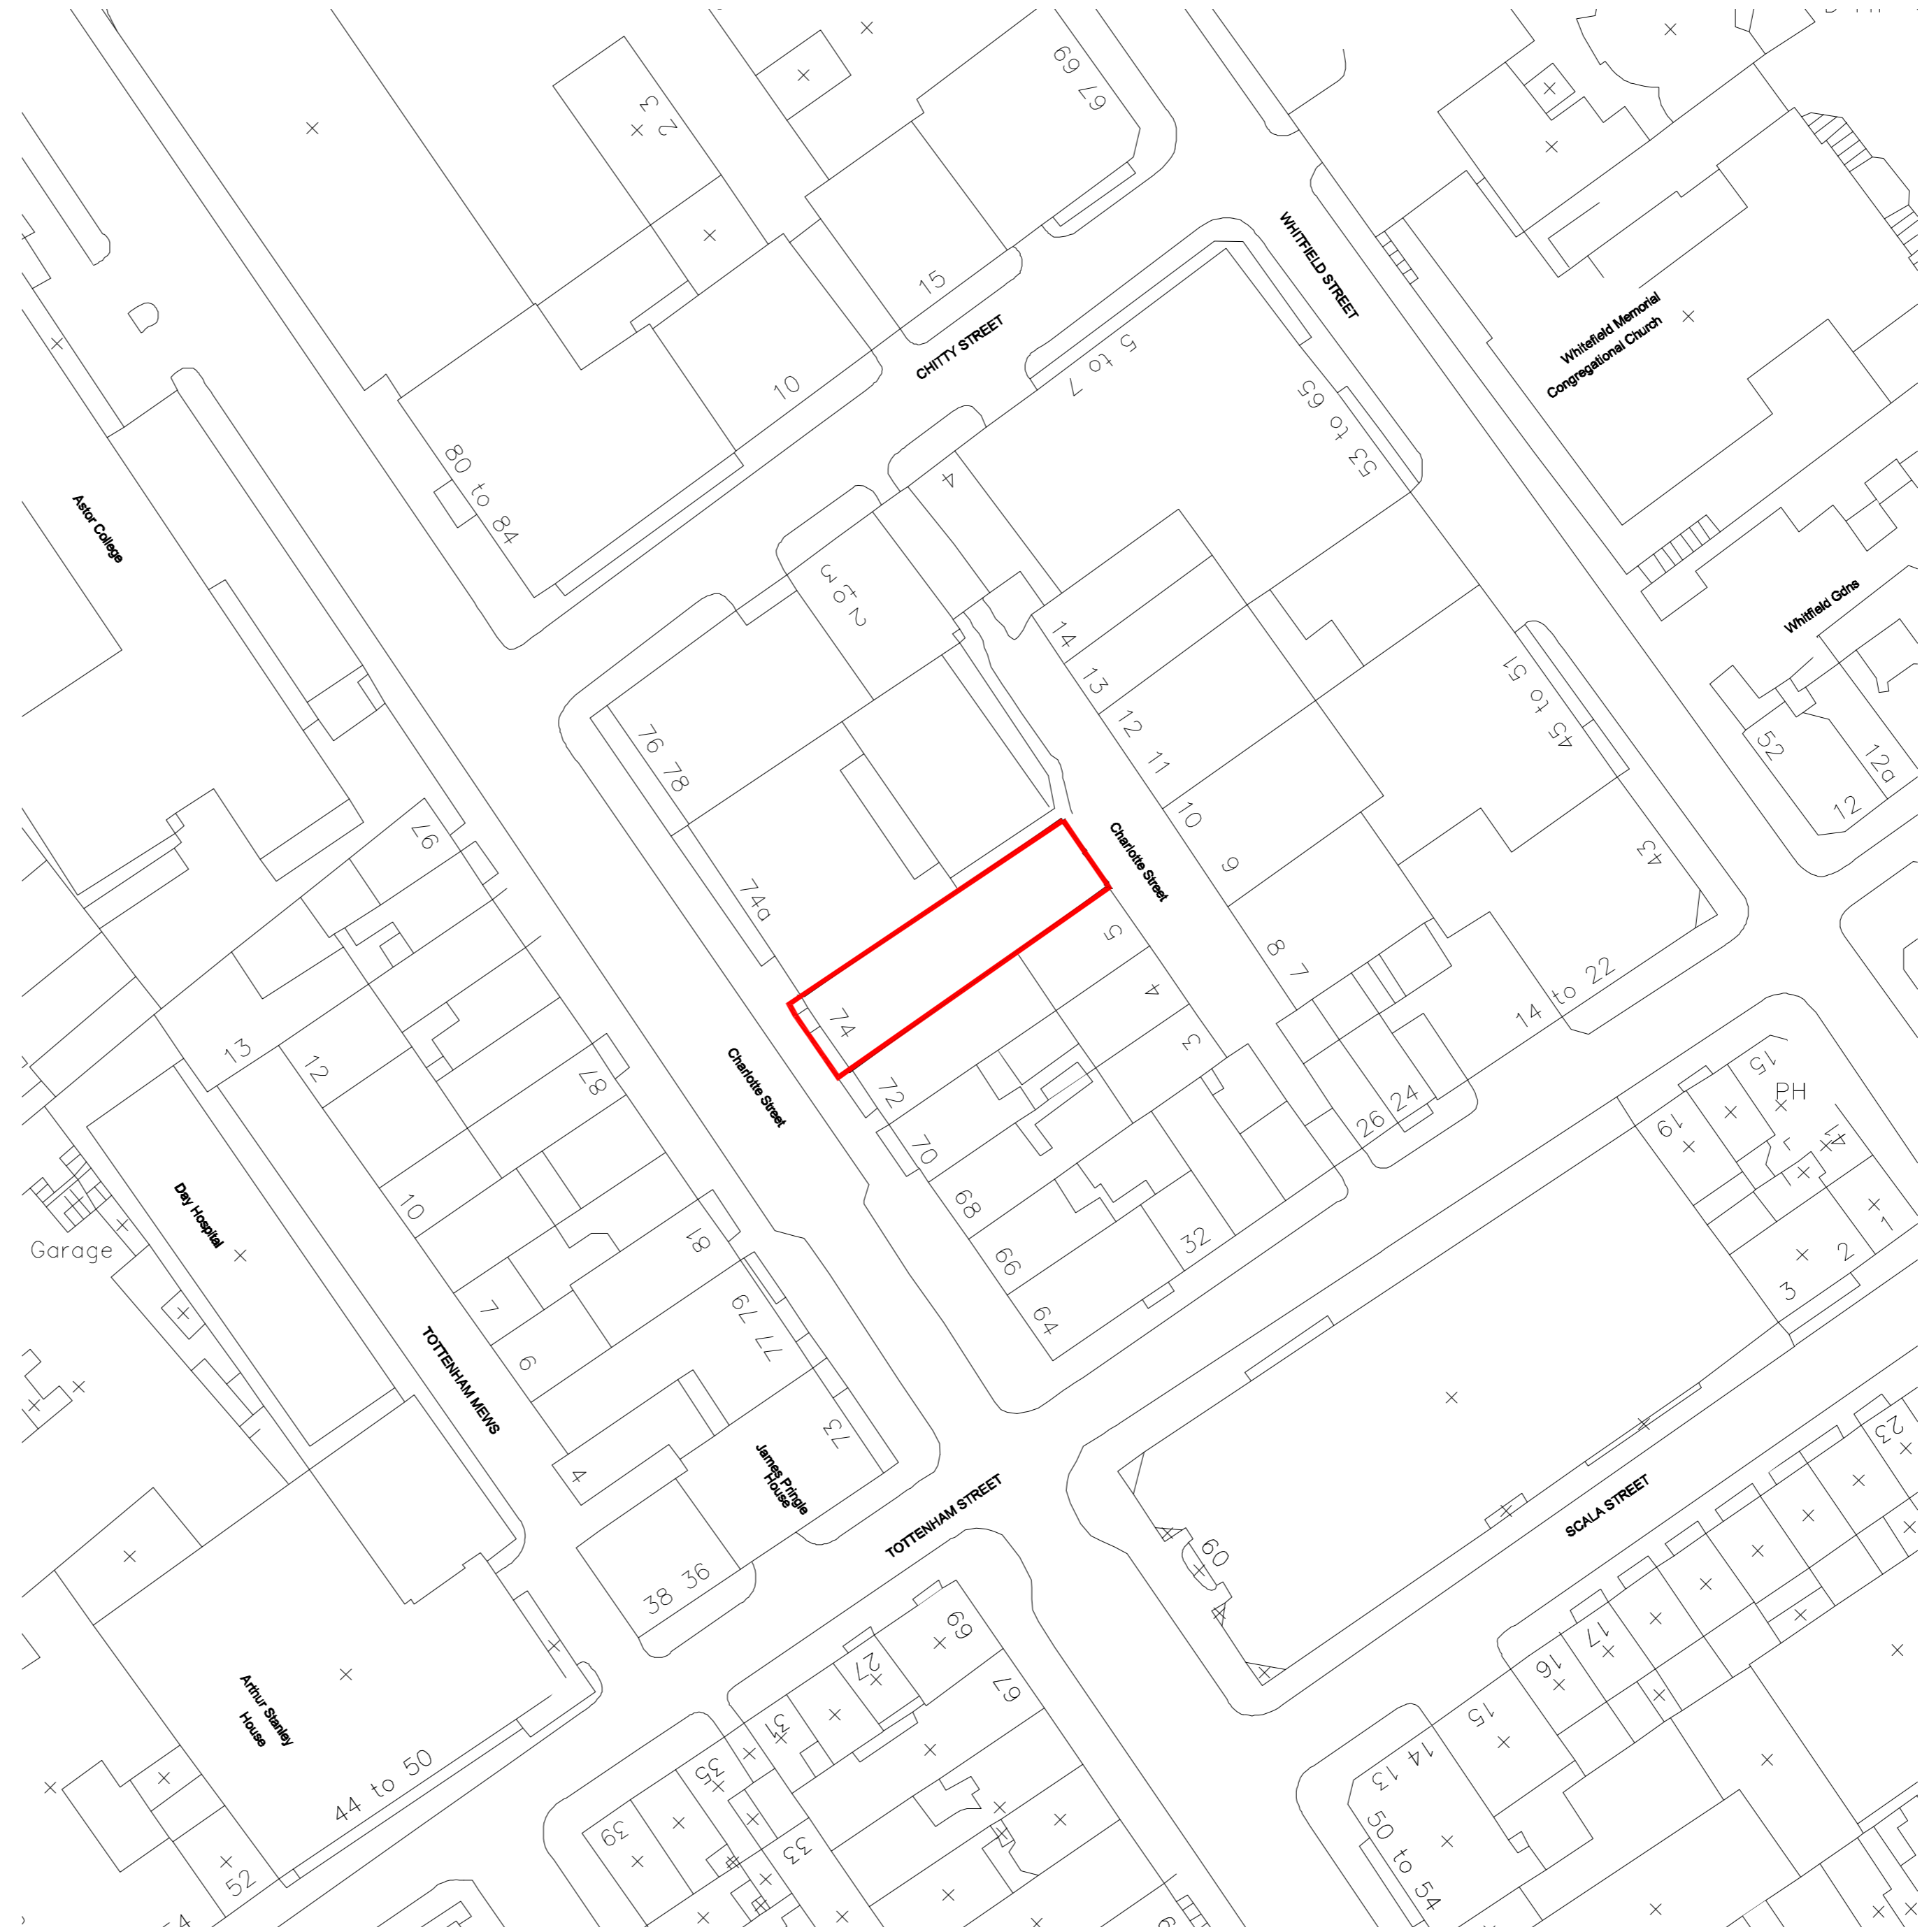

## General Notes

1 SITE LOCATION PLAN  
 Scale: 1:1250

2 SITE BLOCK PLAN  
 Scale: 1:500

REVISION	DATE	NOTES

FOR	WSH RESTAURANTS LTD	
PROJECT	74 CHARLOTTE STREET	PROJECT NO. 1536
STATUS	PLANNING	
SCALE	1:1250 1:500 @A1	DATE 05.16
TITLE	SITE LOCATION PLAN & SITE BLOCK PLAN	
DRAWING NO.	(PL)01	REVISION -