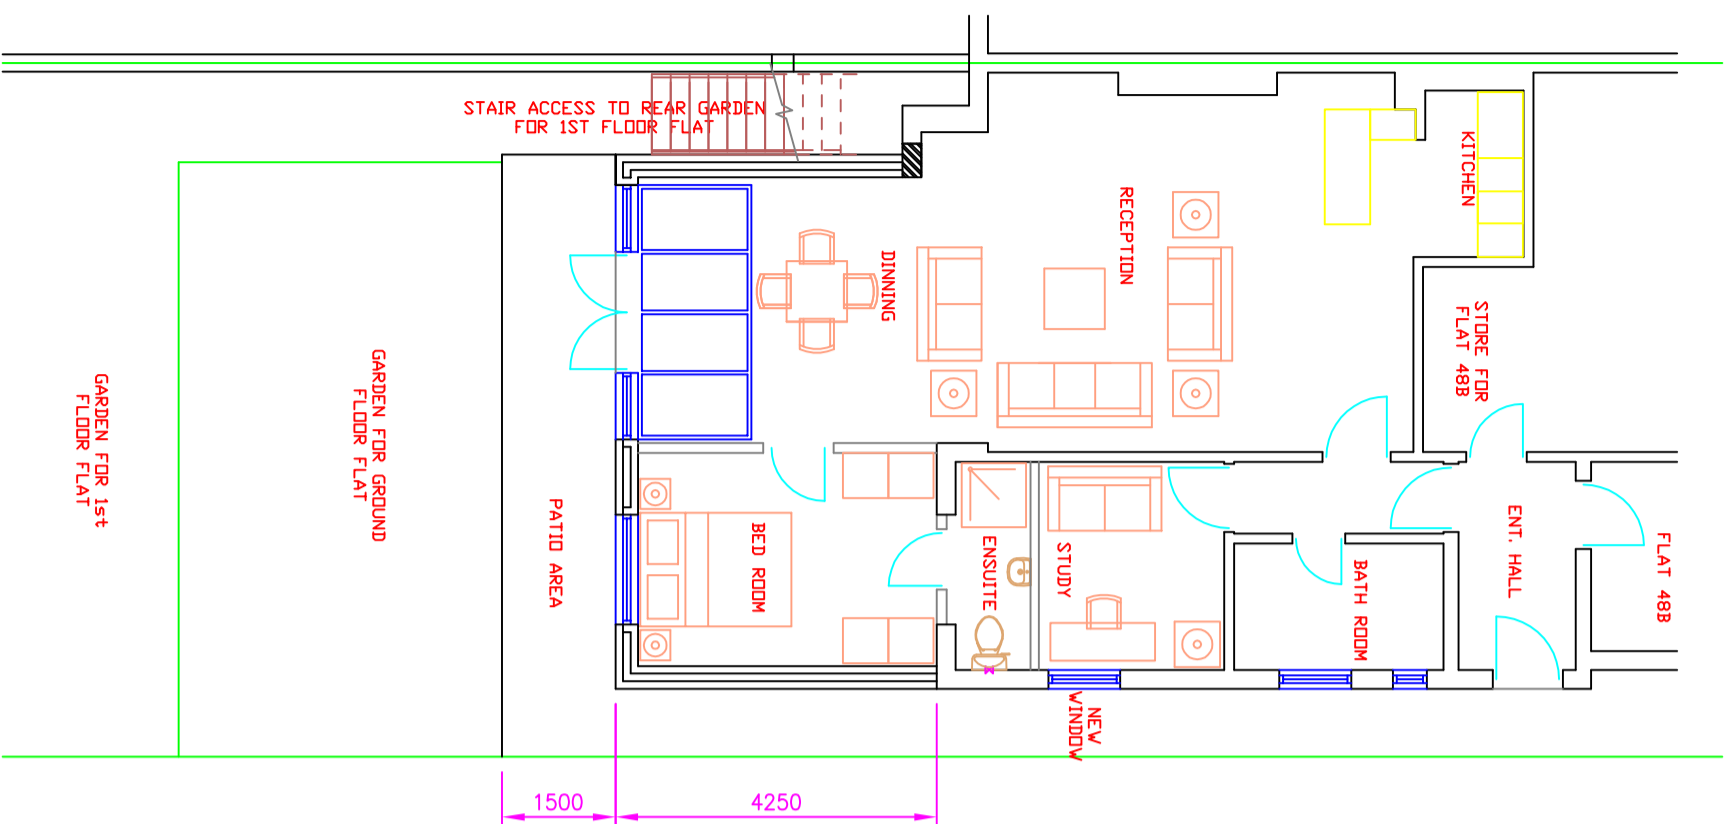

40 WISE LANE
MILL HILL
LONDON
NW7 2RE

WEB SITE: www.homesdesignltd.co.uk
EMAIL: info@homesdesignltd.co.uk

title	PROPOSED FLOOR PLAN & REAR EXTENSION ROOF PLAN		
contract no.	HD-857	scale	1:100 @ A3
project	FLAT 48A - BELSIZE SQUARE - LONDON NW3 4HN		
drawing no	HD-857/2000	date	05/2015
rev.:			

PROPOSED GROUND FLOOR PLAN

PROPOSED 1st FLOOR PLAN