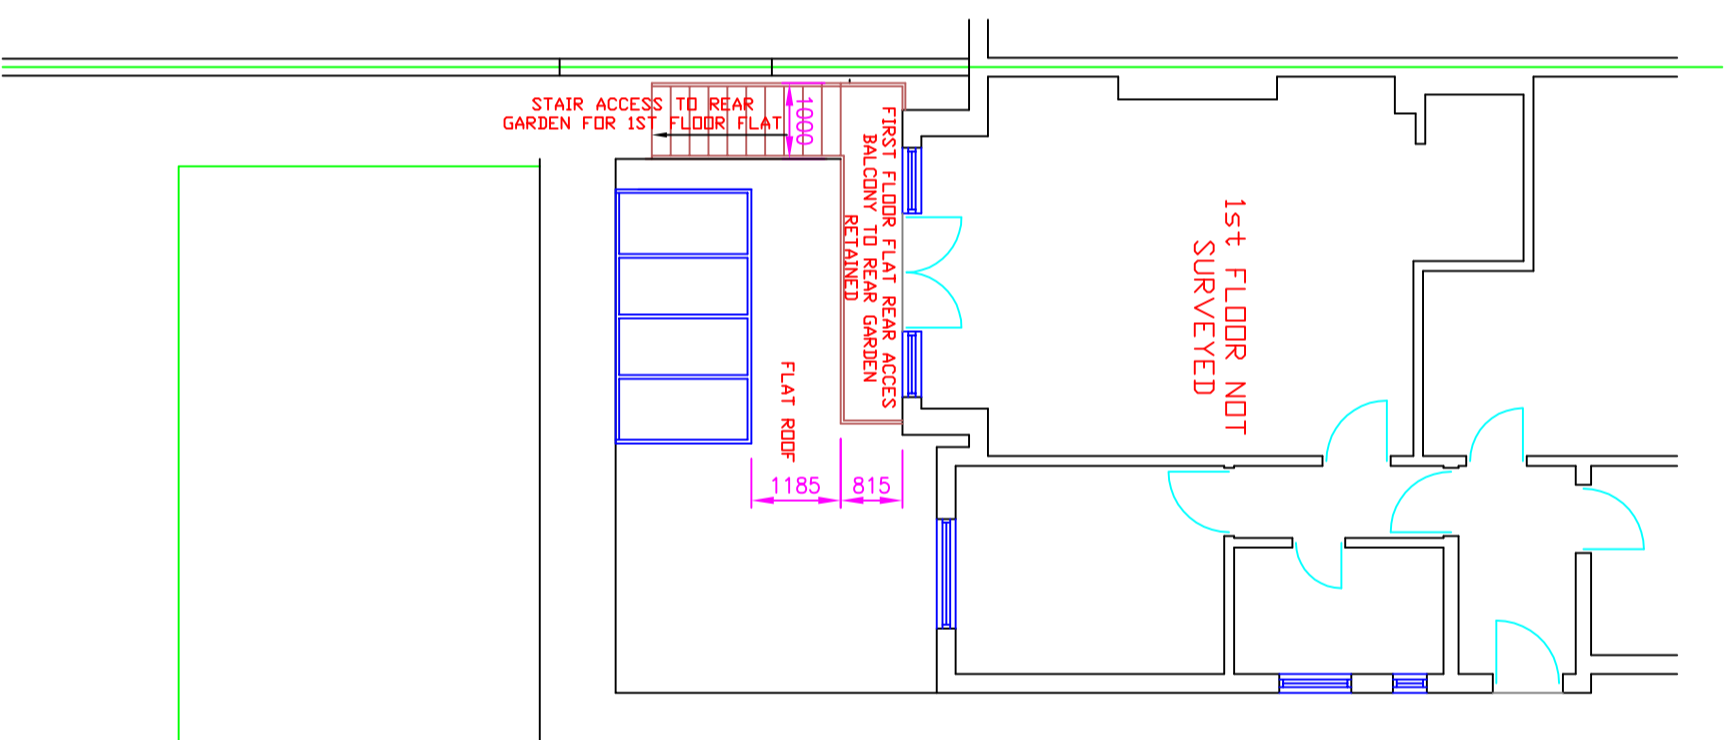

40 WISE LANE
MILL HILL
LONDON
NW7 2RE

WEB SITE: www.homesdesignltd.co.uk
EMAIL: info@homesdesignltd.co.uk

title	PROPOSED FLOOR PLAN & REAR EXTENSION ROOF PLAN		
contract no.	HD-857	scale	1:100 @ A3
project	FLAT 48A - BELSIZE SQUARE - LONDON NW3 4HN		
drawing no	HD-857/2000	date	05/2015
rev.:			

PROPOSED GROUND FLOOR PLAN

PROPOSED 1st FLOOR PLAN