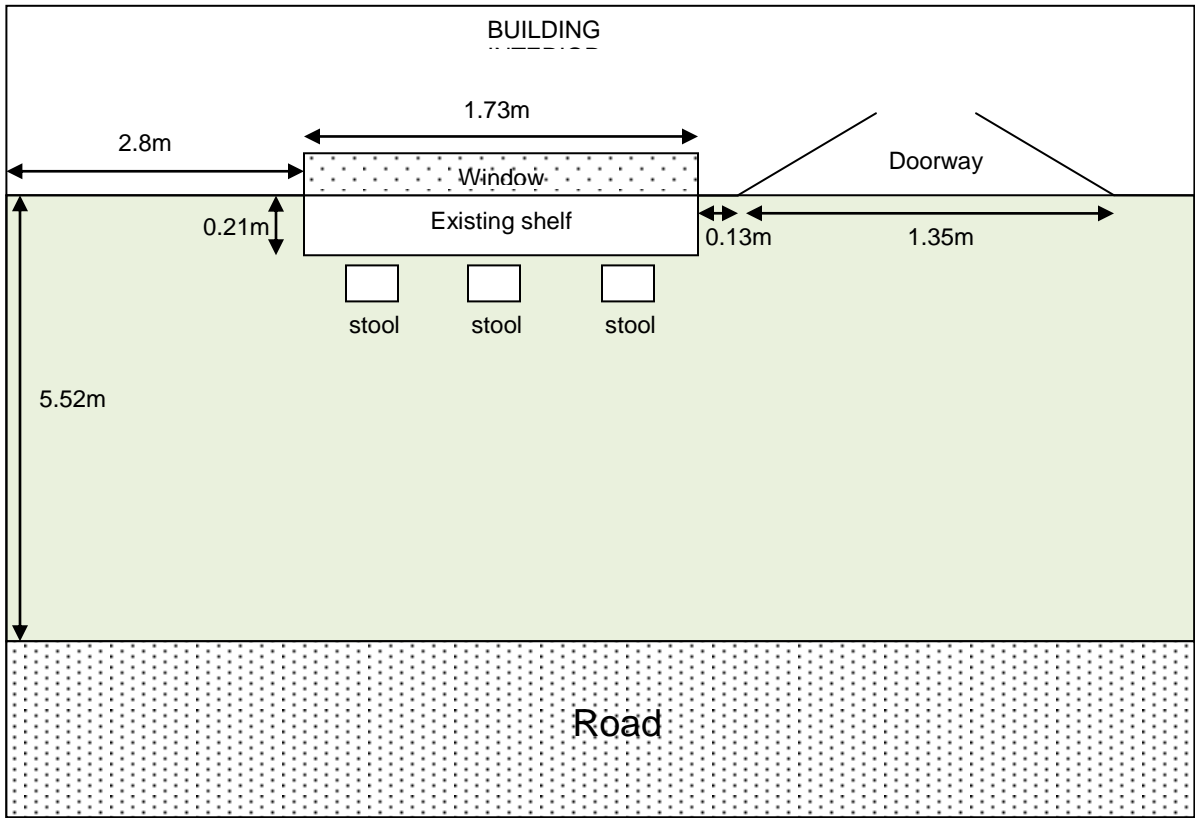

Campbell's Canal Café  
seating plan (exterior)

250 Camden High St  
London NW18QS

-  Area for pedestrian access
-  Stool dimensions: 0.37m x 0.41m

Stools would sit underneath shelf when not in use.

We anticipate that customers would sit outside and drink coffee in the summertime.