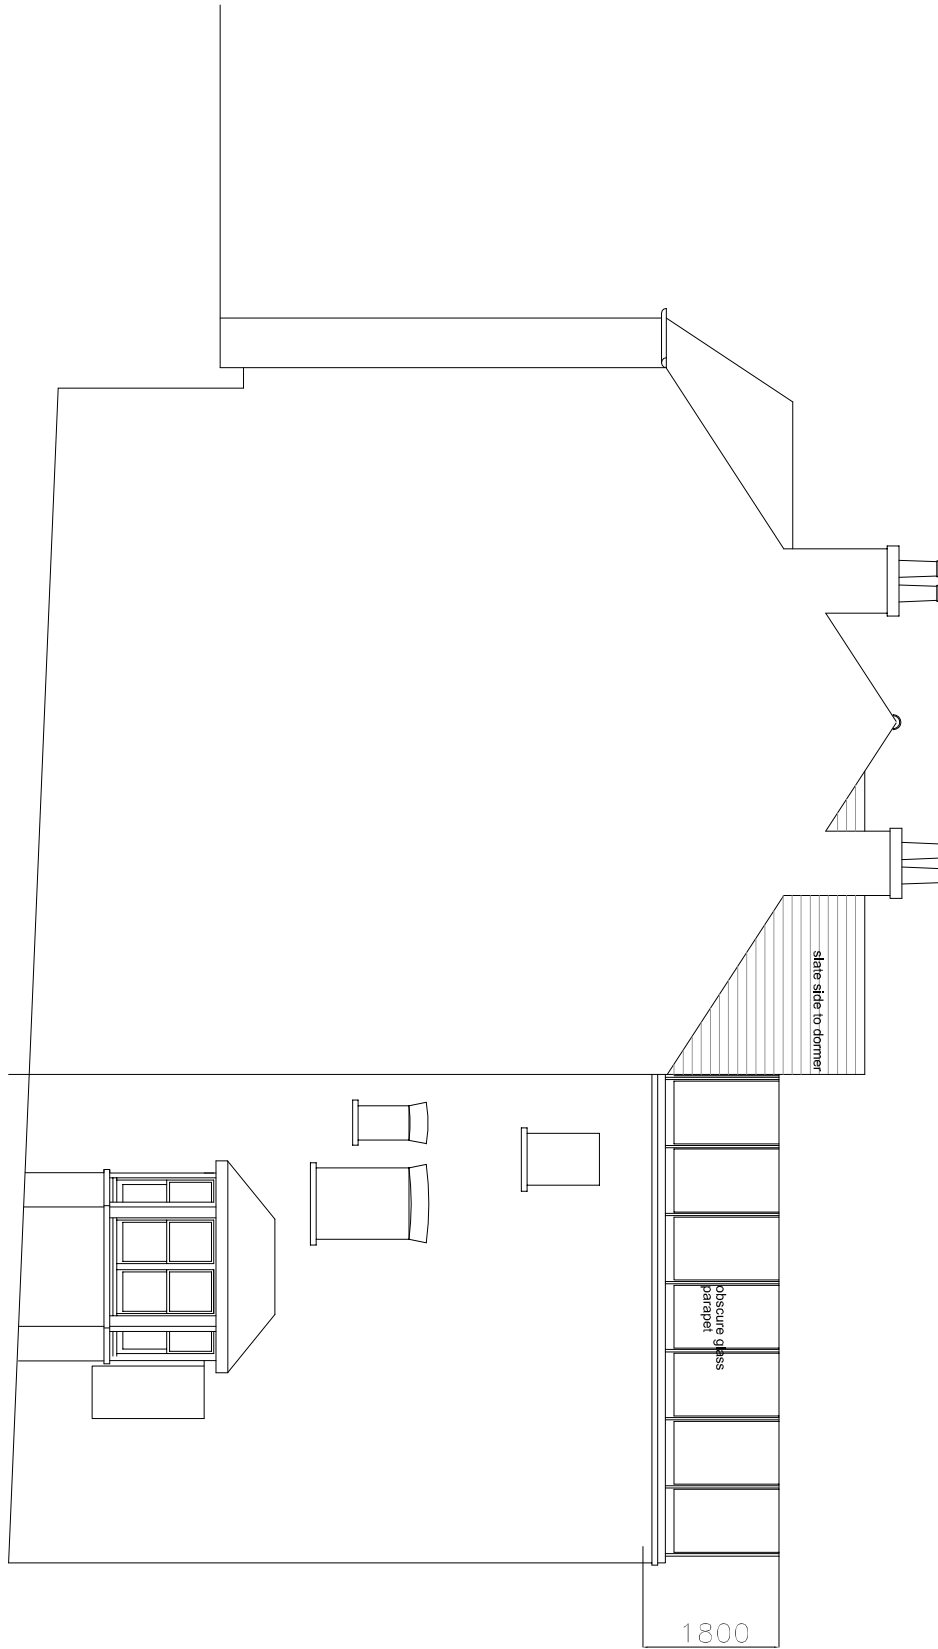

SIDE ELEVATION

A4

Yiannis Pareas Chartered Architects  
82 Mill Lane  
London NW6 1NL  
Tel 020 7431 5022 fax 020 7435 6571

FLAT 2  
33 GLADYS ROAD  
LONDON NW6 2PU  
SCALE 1:100

Rev A 11/05/16 Rear wall  
to dormer changed

SIDE ELEVATION  
AS PROPOSED

DRAWING NO 643/7

A