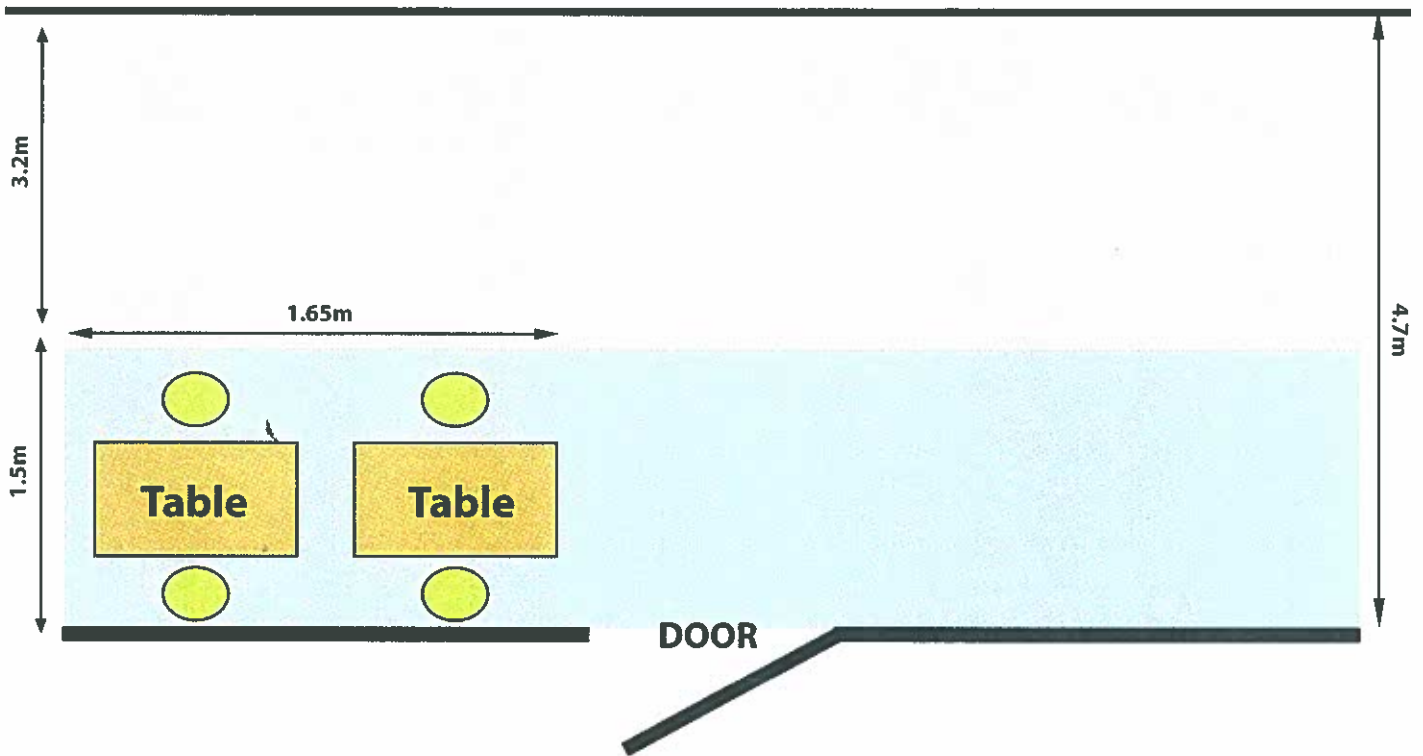

Hampstead High Street

GOLDFISH RESTAURANT

Area of Pedestrian Access

Area of Private Forecourt

Table

Table Dimentions 0.8m * 0.8m

Chair Dimentions 0.17m * 0.85m