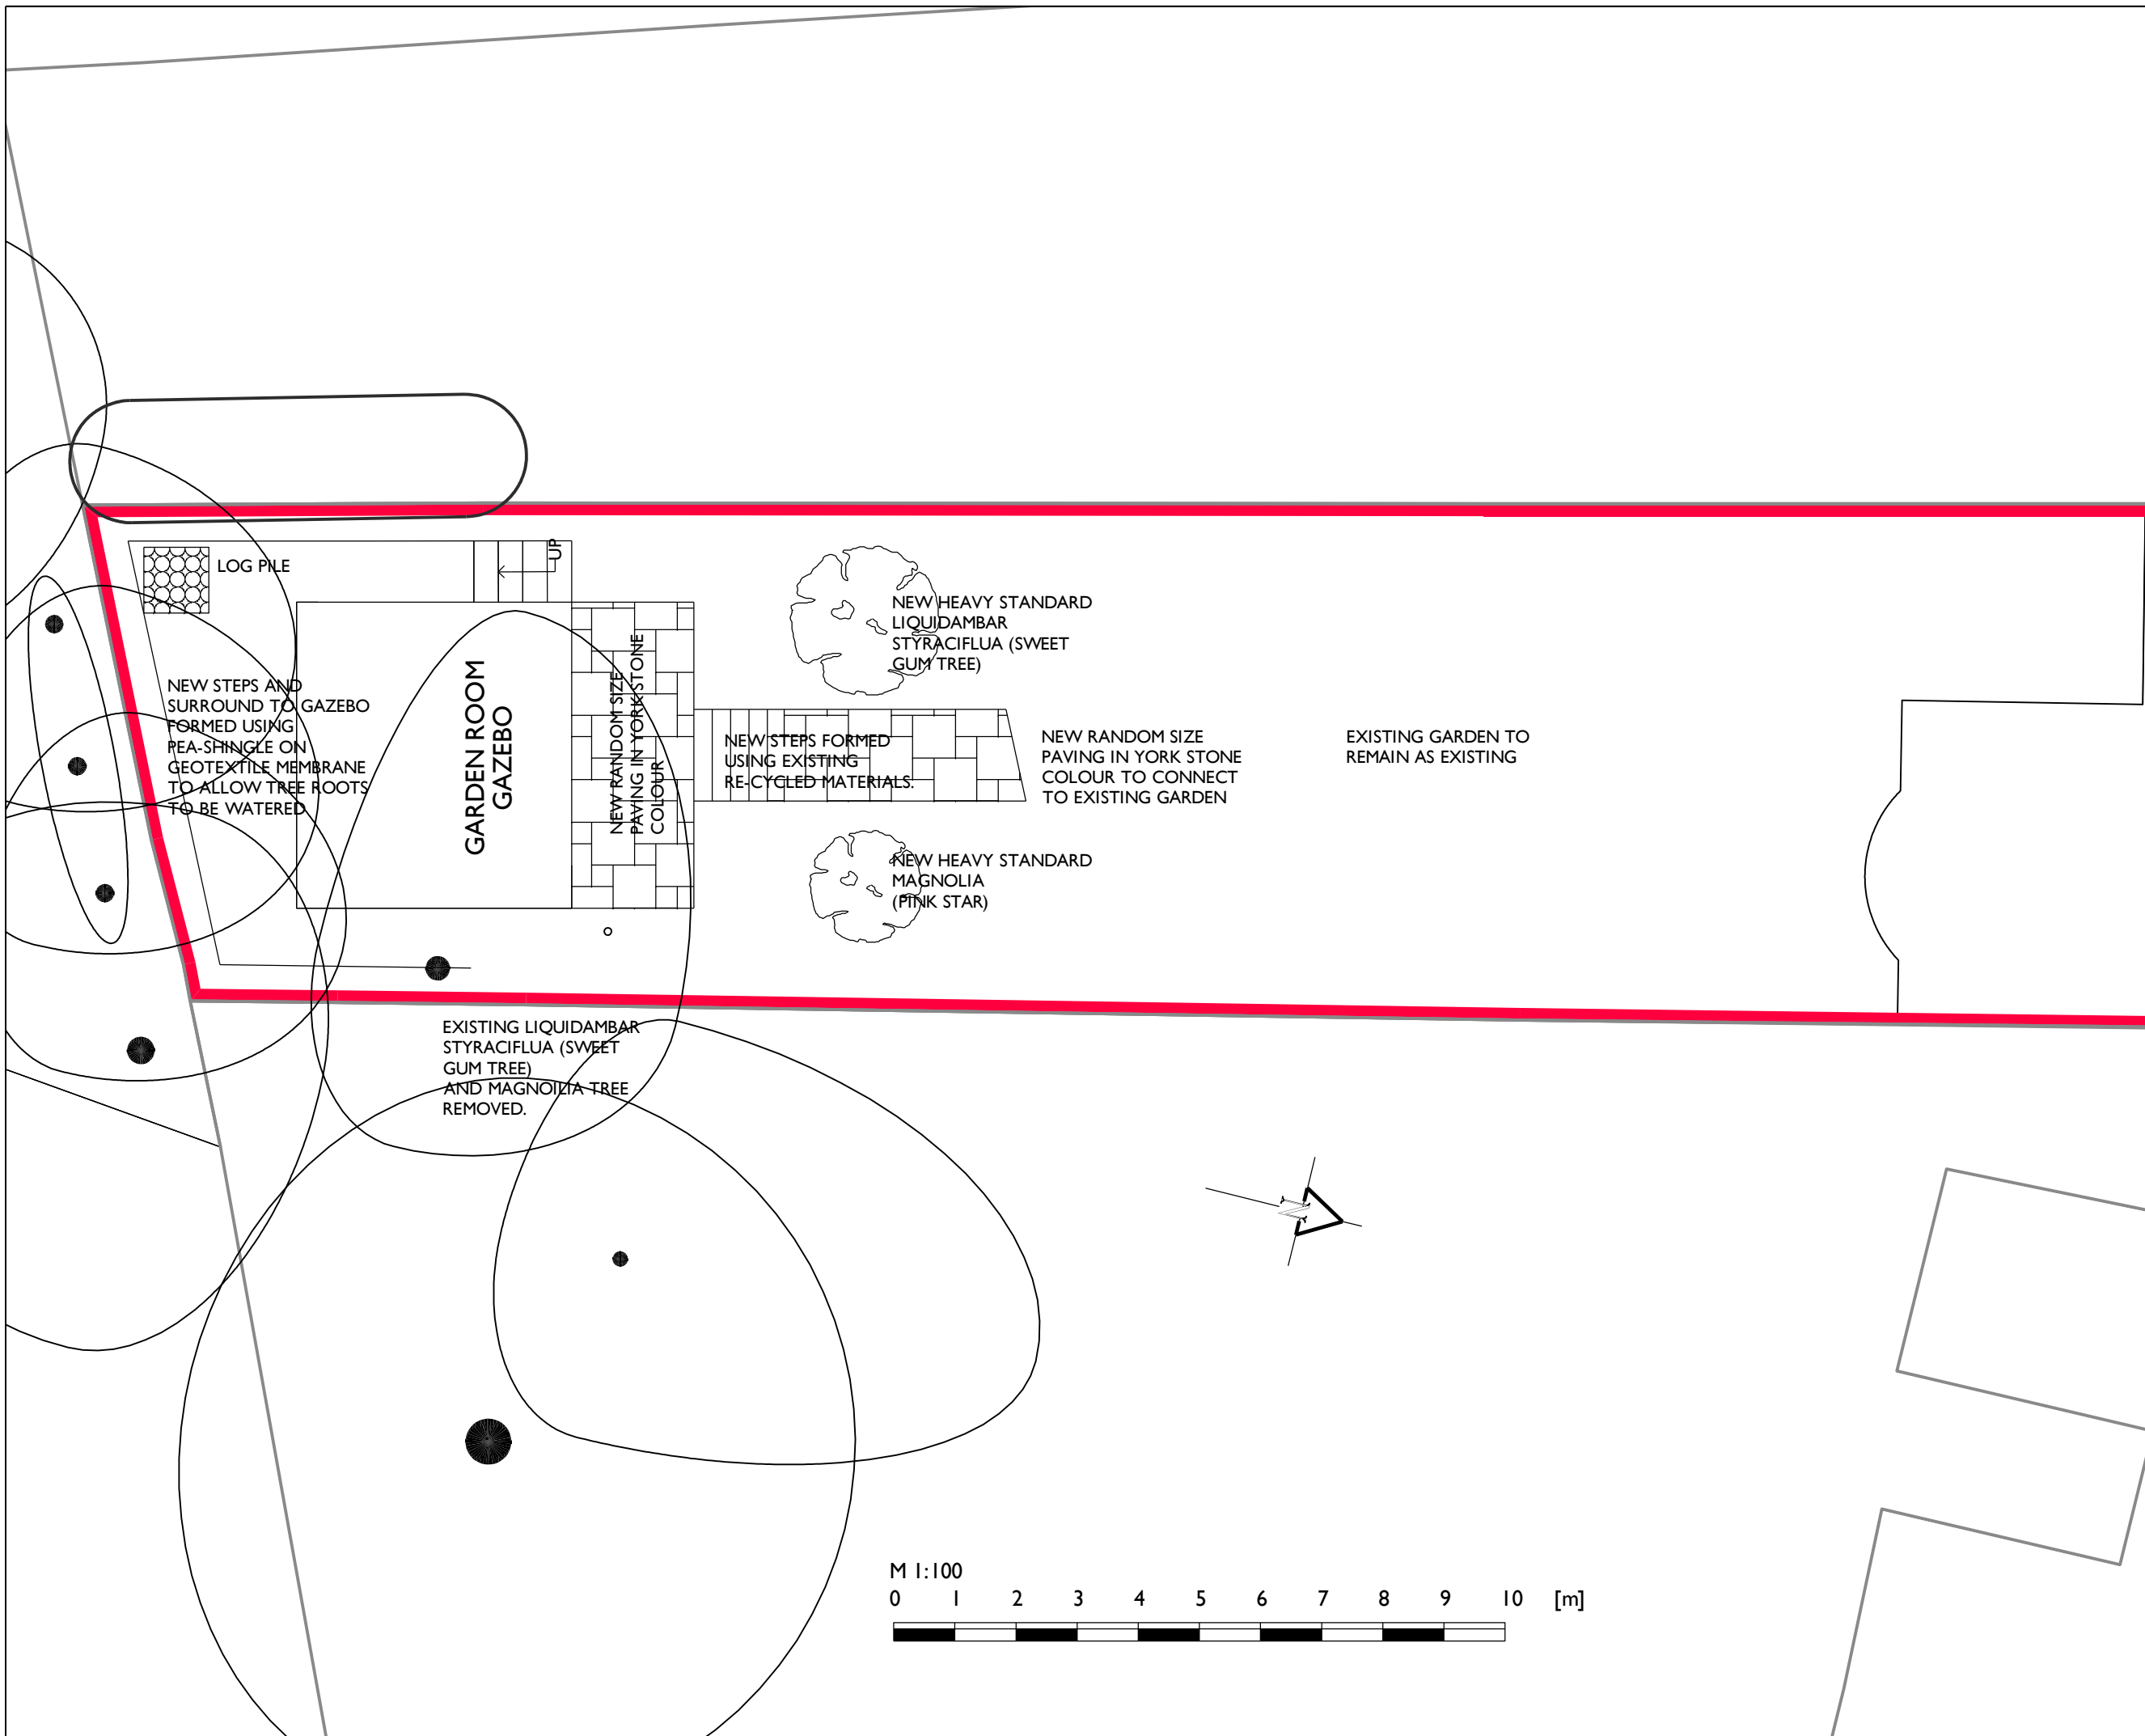

NOTES

THIS DRAWING MAY NOT BE REPRODUCED IN ANY PART OR FORM WITHOUT THE WRITTEN AUTHORITY OF THE ARCHITECT.

REV	DESCRIPTION	DATE
-----	-------------	------

TONY OKE
ARCHITECT

Coombe House
9 Holly Lea, Jacobswell
Guildford, Surrey, GU4 7PG

T: +44 (0) 1483 516629

E: tony@tonyokearchitect.com

Project
PROSHOT SIMULATION
2 KEATS GROVE
HAMPSTEAD
LONDON NW3 2RT

Subject
LANDSCAPING
AS PROPOSED
LAYOUT PLAN

Drawing Number
2015 - 11 - L03

Scale 1/100 @ A3	Date MAY 2016
Drawn By AGO	COPYRIGHT©