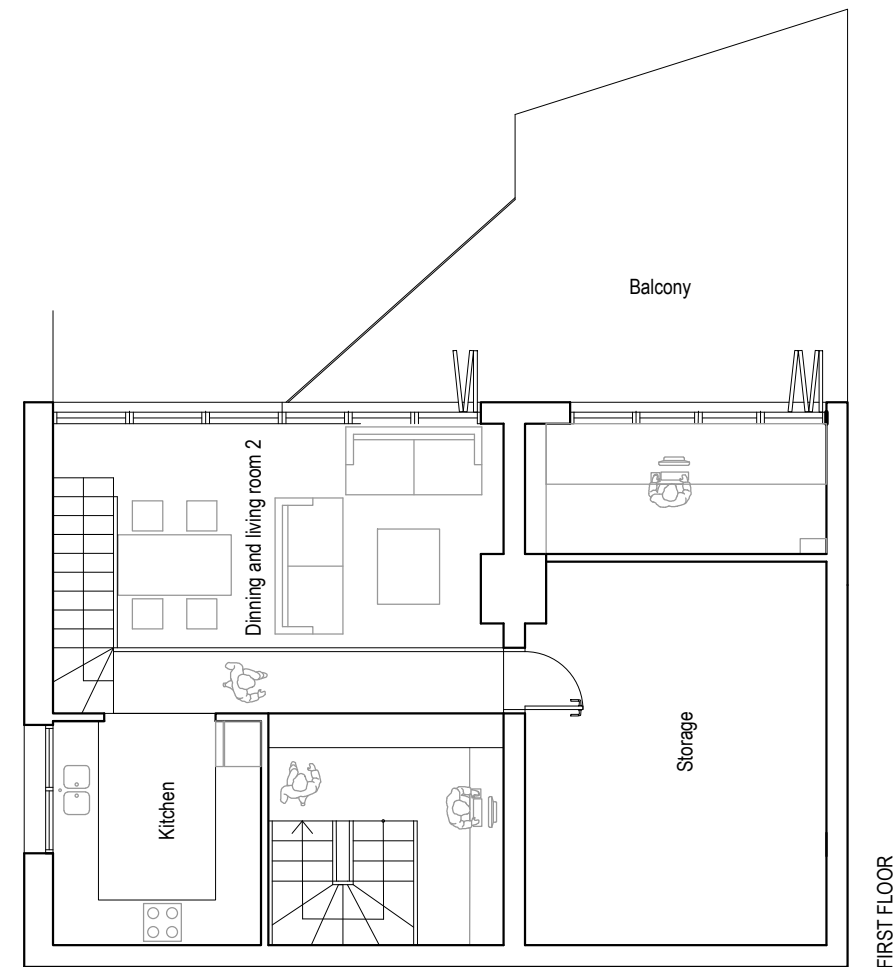

NORTH-EAST ELEVATION

SOUTH - WEST ELEVATION

FIRST FLOOR

FIRST FLOOR

**Ecos Maclean Ltd.**  
*Engineering materials, energy, structure*  
 8A Chamberlain Street, London NW1 8XB Tel: 020 7722 7525  
 www.ecosmaclean.co.uk office@ecosmaclean.co.uk

Client  
**Steven Bloomfield**

Project  
**11 Mansion gardens west  
 London NW3 7NG**

Title  
**Proposed plan and elevations**

01	06/05/2016	MS	
Revision	Date	Made by	Amendments

Date	January 2016	Drawn by	MS	Checked	CHC
Scales	1:100@ A3	Job No.	15119	Drawing No.	05