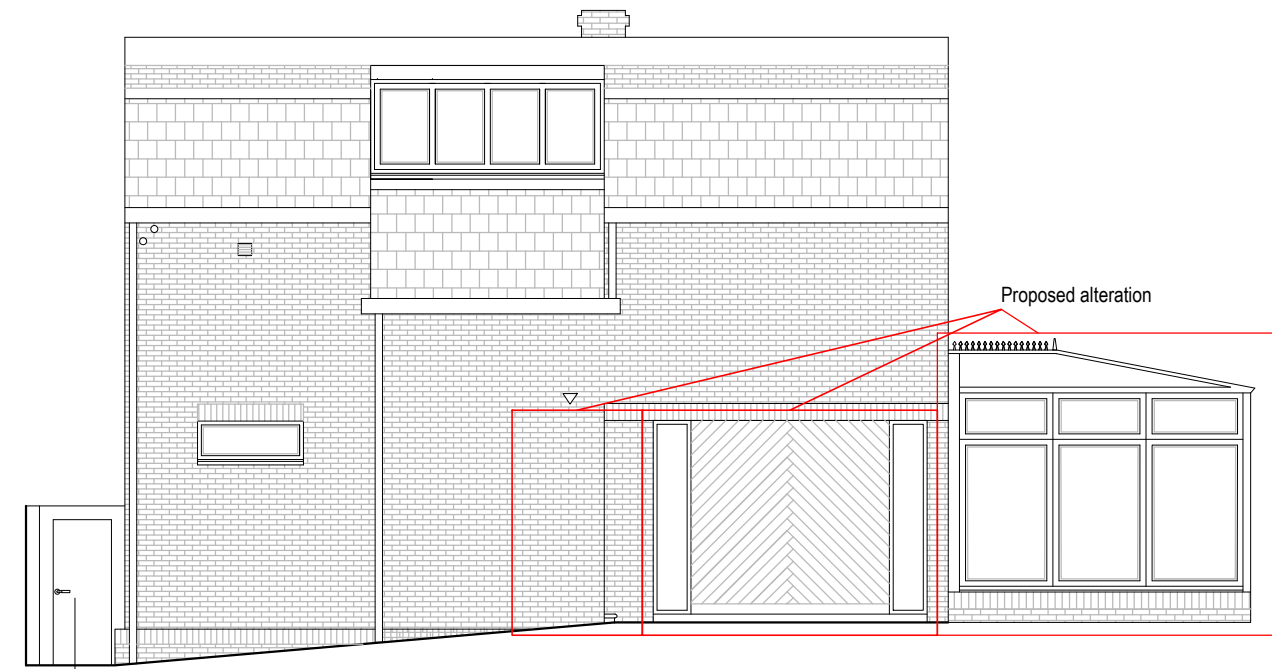

NORTH-EAST ELEVATION

SOUTH - WEST ELEVATION

FIRST FLOOR

FIRST FLOOR

**Ecos Maclean Ltd.**  
*Engineering materials, energy, structure*  
 8A Chamberlain Street, London NW1 8XB Tel: 020 7722 7525  
 www.ecosmaclean.co.uk office@ecosmaclean.co.uk

Client  
**Steven Bloomfield**

Project  
**11 Mansion gardens west  
 London NW3 7NG**

Title  
**Proposed plan and elevations**

01	06/05/2016	MS	
Revision	Date	Made by	Amendments

Date	January 2016	Drawn by	MS	Checked	CHC
Scales	1:100@ A3	Job No.	15119	Drawing No.	05