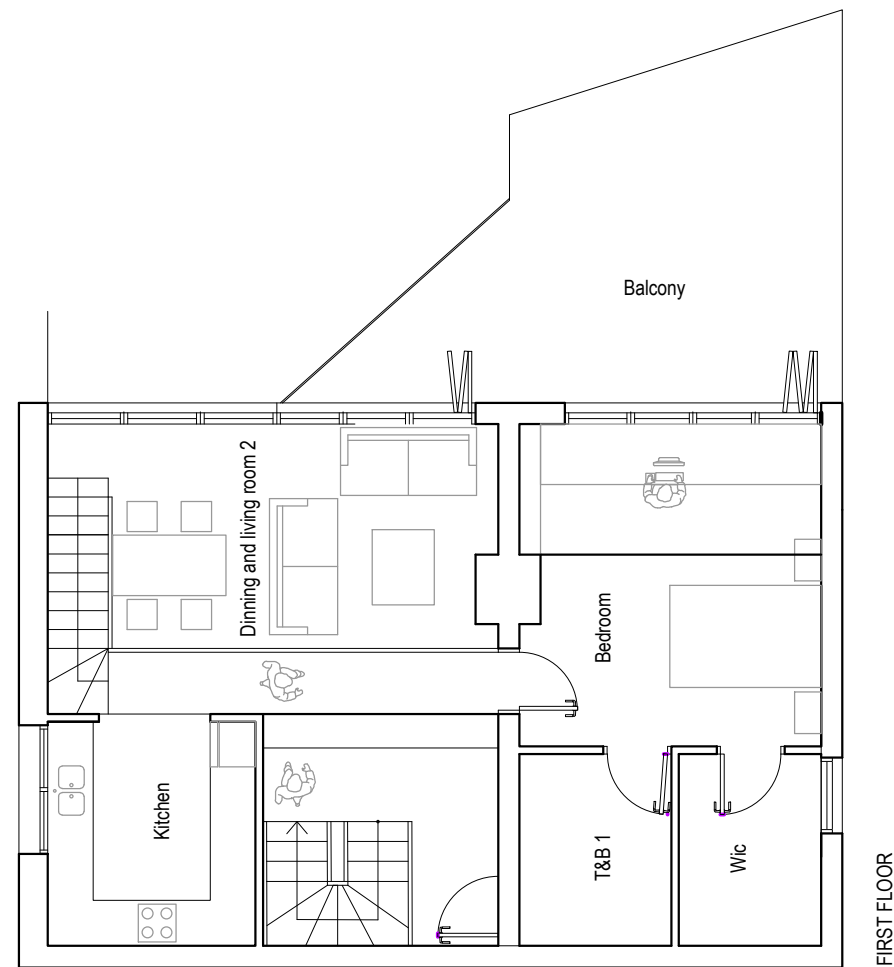

NORTH-EAST ELEVATION

SOUTH - WEST ELEVATION

FIRST FLOOR

FIRST FLOOR

**Ecos Maclean Ltd.**  
*Engineering materials, energy, structure*  
 8A Chamberlain Street, London NW1 8XB Tel: 020 7722 7525  
 www.ecosmaclean.co.uk office@ecosmaclean.co.uk

Client  
**Steven Bloomfield**

Project  
**11 Mansion gardens west  
 London NW3 7NG**

Title  
**Proposed plan and elevations**

01	06/05/2016	MS	
Revision	Date	Made by	Amendments

Date	January 2016	Drawn by	MS	Checked	CHC
Scales	1:100@ A3	Job No.	15119	Drawing No.	05