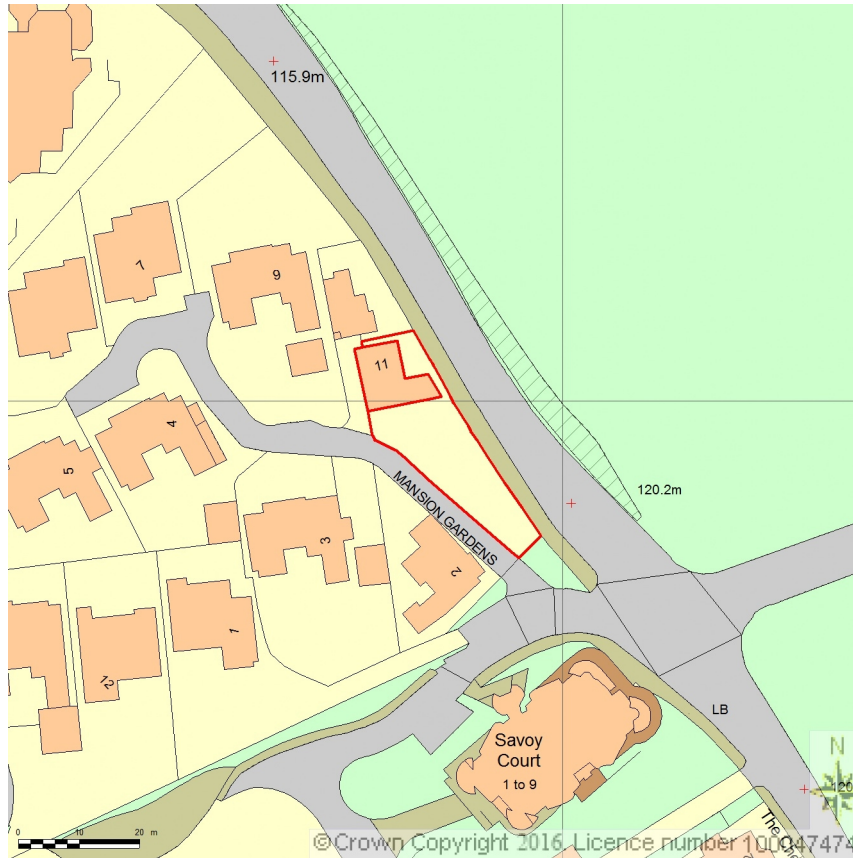

SITE LOCATION PLAN

AREA 2 HA

SCALE: 1:1250 on A4

CENTRE COORDINATES: 525979 , 186295

Supplied by Streetwise Maps Ltd

[www.streetwise.net](http://www.streetwise.net)

Licence No: 100047474

16:18:46 16/02/2016