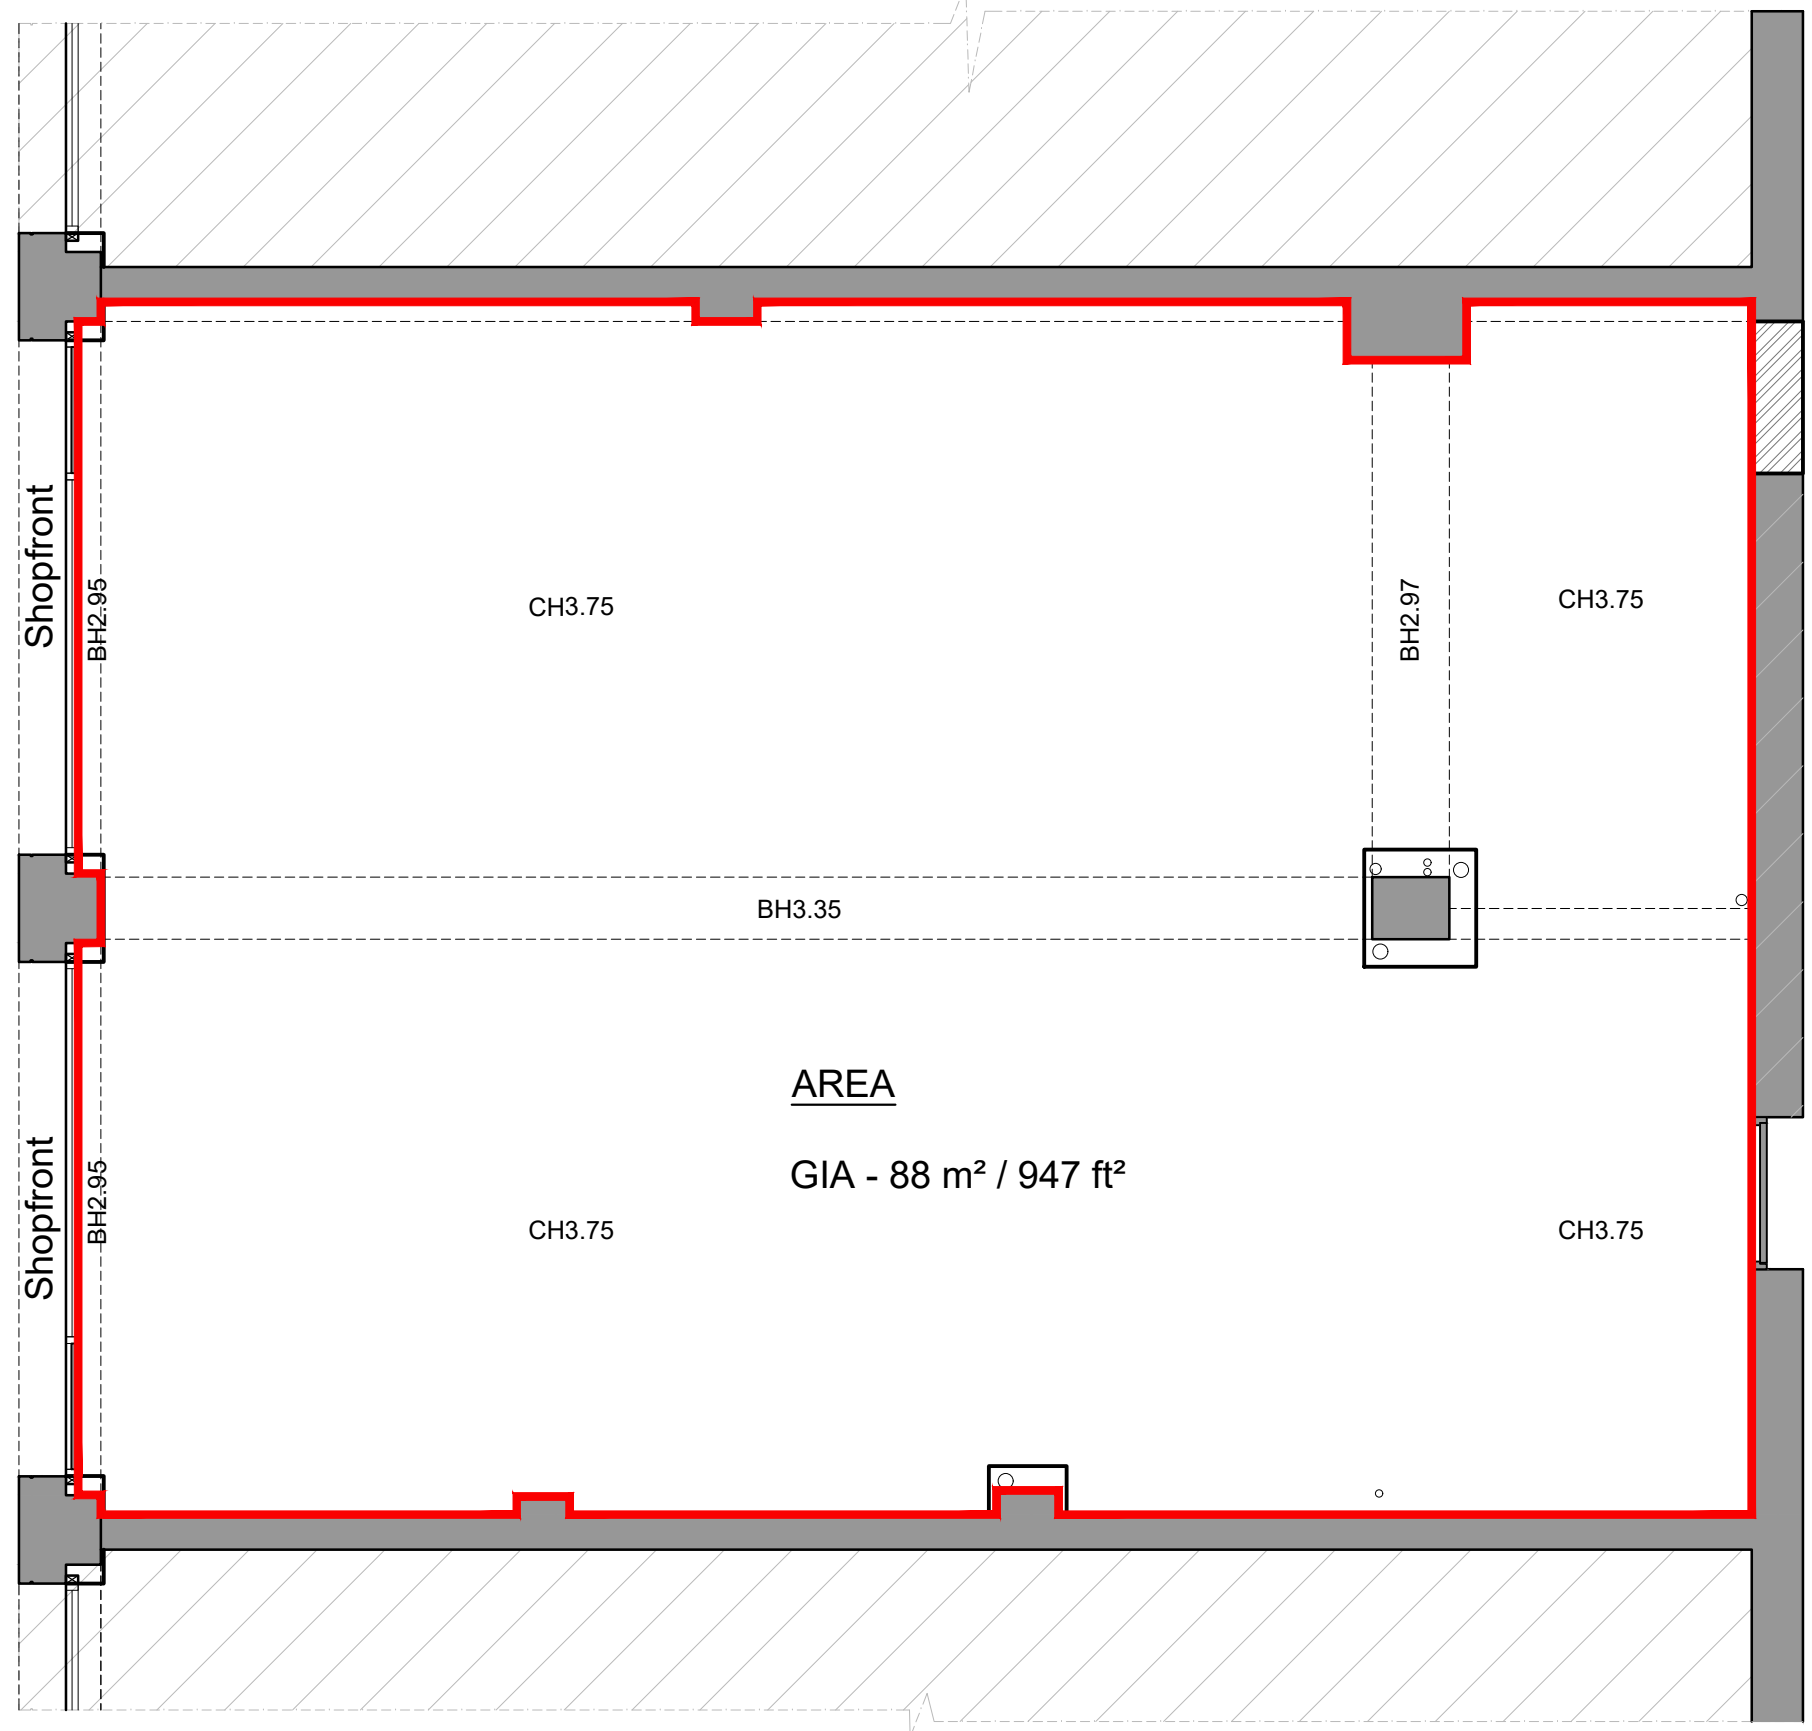

PROPOSED

RUSSELL SQUARE

1

FLOOR PLAN

Scale: 1:50 @ A3

LEGEND

SITE LOCATION

rev	amendments	date	by

55 Kingstown Street
London NW1 8JP
T +44 (0) 20 7436 1133
W ipa-architects.com

Project
71-72 RUSSELL SQ
LONDON
WC1B 5BA
LONDON

Drawing Title
PROPOSED
A1 USE
GRND FLOOR PLAN

Drawing Status
PLANNING

Date 11.04.2016 Drawn by RWV

Scale A3 @ 1:50 -/---

Drawing No. 146G2.LO.100 Rev 05

Cad File 14E8.LO.200