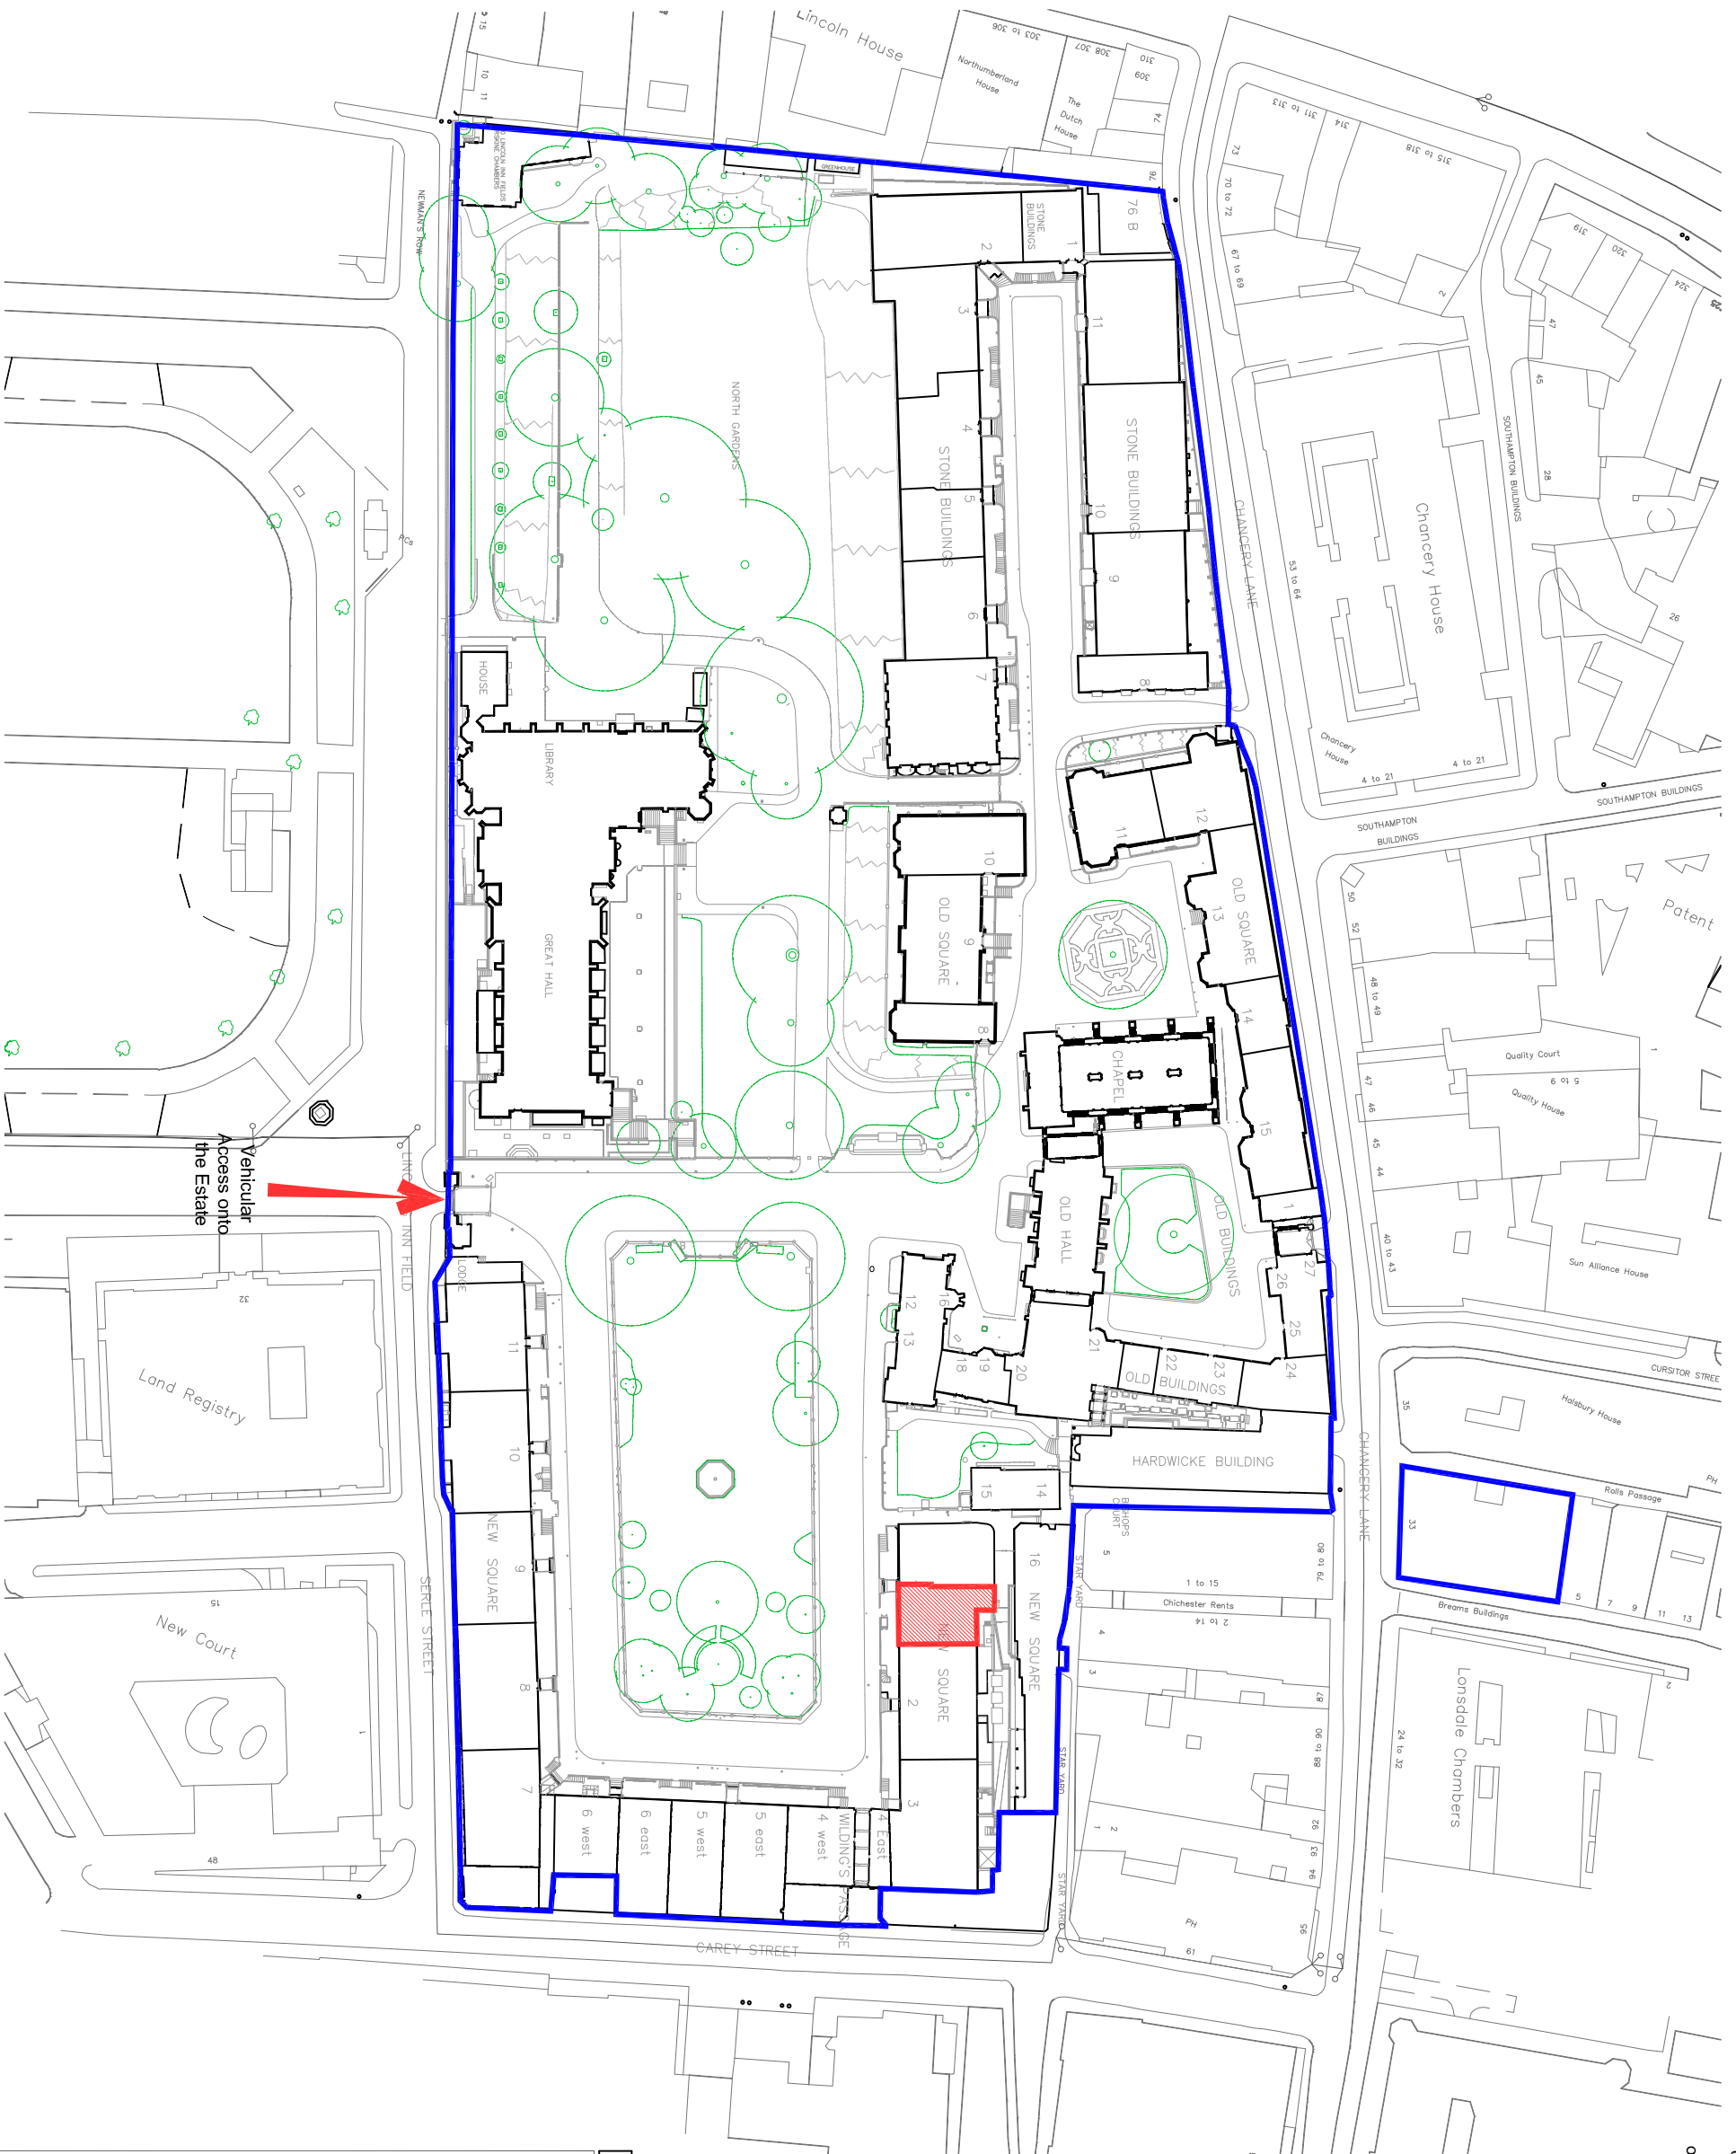

NOTE
 This drawing is not to be scaled. All dimensions to be checked on site and any discrepancies to be reported to the Contract Administrator. All material is produced on behalf of The Honourable Society of Lincoln's Inn. All drawings to be read in conjunction with specification where applicable.
 © The Honourable Society of Lincoln's Inn.

Rev	Description	Design	Drawn	Checked	Approved	Date

THE HONOURABLE SOCIETY OF LINCOLN'S INN

Property :
 Lincoln's Inn
 Newmans Row, London, WC2A 3TL
Site Ref \ USRN :
 1206

Project No :
 1206
Drawing Title :
 1 New Square
Site Plan

Design: R. Schwier
Drawn: R. Schwier
Approved:
Date : Oct '15
Scale : 1:1250 @ : A3

Drawing No :
 1001
Rev. No :