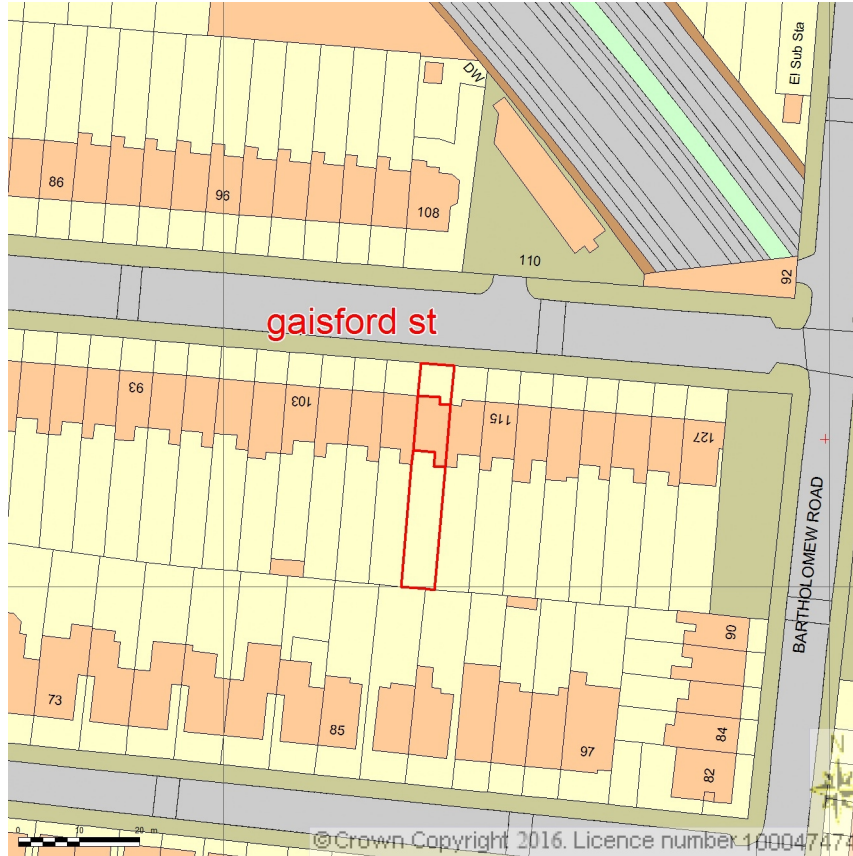

SITE LOCATION PLAN
AREA 2 HA
SCALE: 1:1250 on A4
CENTRE COORDINATES: 529335 , 184826

Supplied by Streetwise Maps Ltd
www.streetwise.net
Licence No: 100047474
15:47:30 04/05/2016